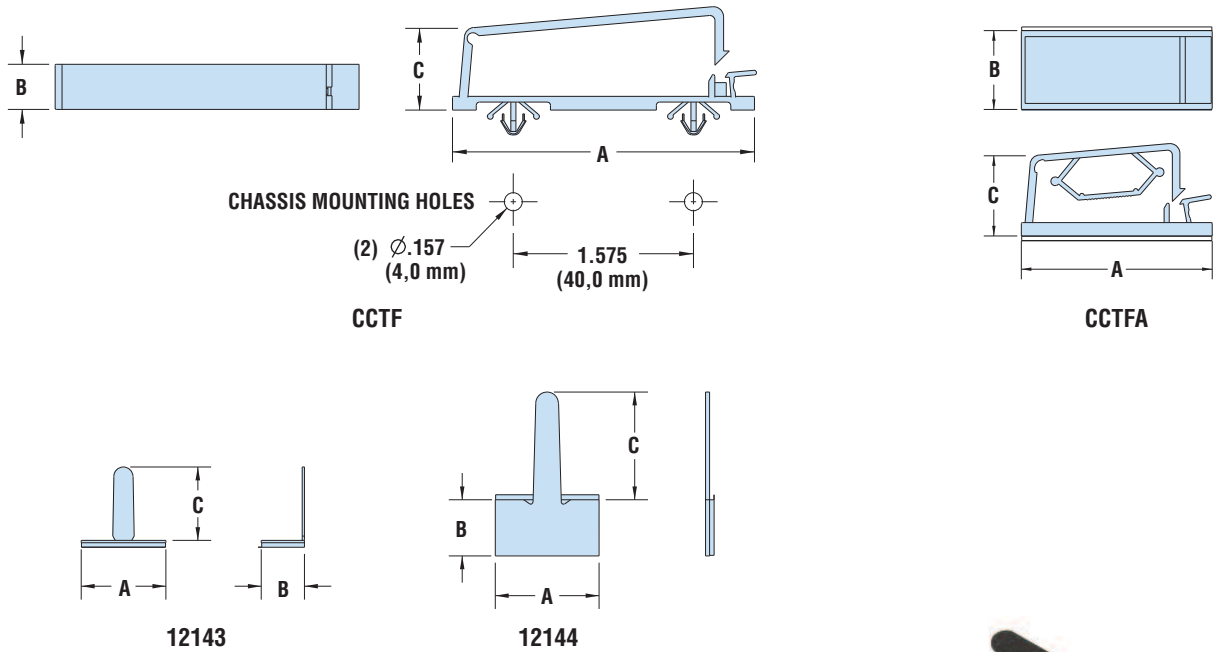

Heyco® Compression Cable Clamps

WIRE CAPACITY		Pin Count	PART NO.	DESCRIPTION	PART DIMENSIONS					
Volume					A Length	B Width		C Height		
in.	mm.			in.	mm.	in.	mm.	in.	mm.	
Double Arrowhead Mount										
2.11 x .45	53,5 x 11,5	40	12121	CCTF-40A	2.64	67,0	.39	10,0	.63	16,0
Adhesive Back Mount										
1.26 x .45	32,0 x 11,5	30	12124	CCTFA-30	1.77	45,0	.73	18,6	.62	15,8
2.57 x .41	65,2 x 10,5	50	12126	CCTFA-50	3.08	78,3	.74	18,8		

Standard color natural.

- Hinged style allows for easy addition or removal of cables.
- Secures cable into place with easy installation.
- Will not strain cable.

Heyco® Cable Stays

Adhesive Back Mount

Base Length		Base Width		Tongue Length		PART NO.	DESCRIPTION
in.	mm.	in.	mm.	in.	mm.		
.59	15,1	.30	7,7	.52	13,1	12143	CS-5930A
.73	18,5	.39	10,0	.76	19,2	12144	CS-7339A

- Provide a secure, yet simple fastening for cables.
- Adhesive back mount results in a very secure attachment.

Material	Compression Cable Clamps	Material	Cable Stays
Flammability Rating	Nylon 6/6	Temperature Range	Electrolytic Tin-Plated Steel with 3M Adhesive Tape
Temperature Range	94V-2		Application Temperature: 70°F (21°C) to 100°F (38°C)
	32°F (0°C) to 185°F (85°C)		Operating Temperature: -40°F (-40°C) to 176°F (80°C)