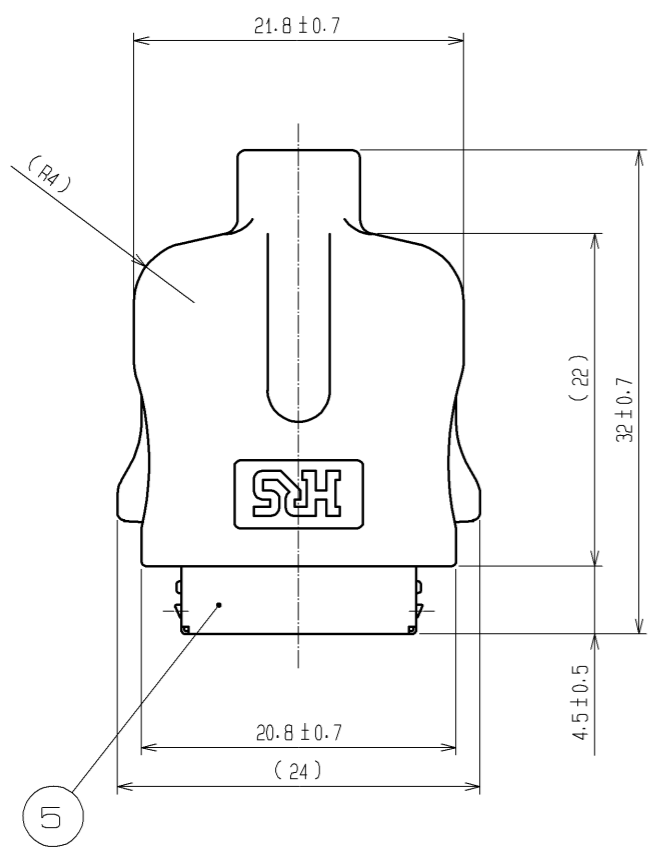

CONSTRUCTION (REFERENCE)

D-D (REFERENCE)

CONNECTOR UNIT

STOPPER PLATE (A) (※0.85)

STOPPER PLATE (B) (※1.8)

NOTE. 1 THIS PRODUCT SHALL BE IN DISASSEMBLED CONDITION (EXCEPT CONNECTOR UNIT ③, ④) WHEN DELIVERED.

UNITS	SCALE	COUNT	DESCRIPTION OF REVISIONS	DESIGNED	CHECKED	DATE
mm	2 : 1	2	DIS-E-004505	TA. ASO	NM. NISHIMATSU	13.02.05

APPROVED	DATE	DRAWING NO.
H.O. MIWA	05.01.05	EDC3-120711-01
CHECKED	DATE	PART NO.
YH. ENAMI	05.01.05	3530A-10P-CV(50)
DESIGNED	DATE	CODE NO.
TU. TANIGUCHI	05.01.05	CL235-0009-5-50
DRAWN	DATE	
TU. TANIGUCHI	05.01.05	