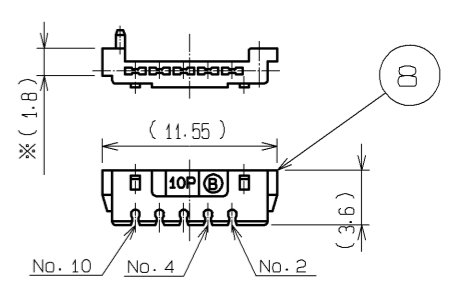

CONSTRUCTION (REFERENCE)

D-D (REFERENCE)

CONNECTOR UNIT

STOPPER PLATE (A) (※0.85)

STOPPER PLATE (B) (※1.8)

NOTE. 1 THIS PRODUCT SHALL BE IN DISASSEMBLED CONDITION (EXCEPT CONNECTOR UNIT ③, ④) WHEN DELIVERED.

UNITS	SCALE	COUNT	DESCRIPTION OF REVISIONS	DESIGNED	CHECKED	DATE
mm	2 : 1	2	DIS-E-004505	TA. ASO	NM. NISHIMATSU	13.02.05

APPROVED	DATE	DRAWING NO.
H.O. MIWA	05.01.05	EDC3-120711-01
CHECKED	DATE	PART NO.
YH. ENAMI	05.01.05	3530A-10P-CV(50)
DESIGNED	DATE	CODE NO.
TU. TANIGUCHI	05.01.05	CL235-0009-5-50
DRAWN	DATE	
TU. TANIGUCHI	05.01.05	