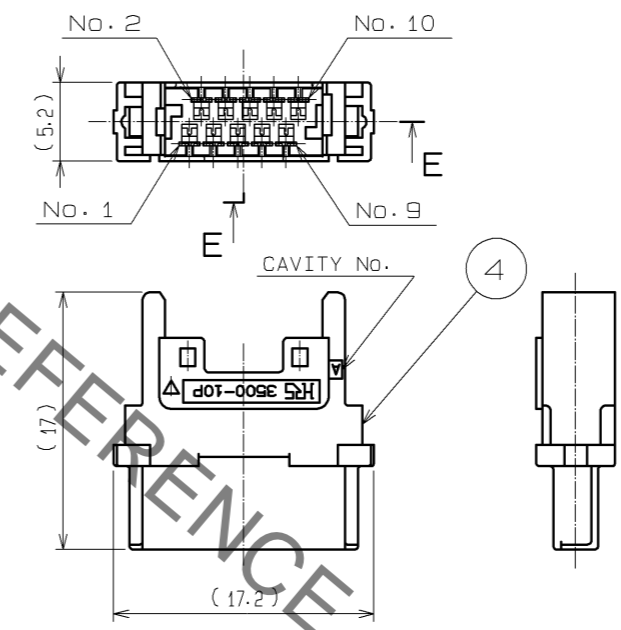

CONSTRUCTION (REFERENCE)

D-D (REFERENCE)

CONNECTOR UNIT

STOPPER PLATE (A) (※0.85)

STOPPER PLATE (B) (※1.8)

NOTE. 1 THIS PRODUCT SHALL BE IN DISASSEMBLED CONDITION (EXCEPT CONNECTOR UNIT ③, ④) WHEN DELIVERED.

UNITS	SCALE	COUNT	DESCRIPTION OF REVISIONS	DESIGNED	CHECKED	DATE
mm	2 : 1	2	DIS-E-004505	TA. ASO	NM. NISHIMATSU	13.02.05

APPROVED	DATE	DRAWING NO.
H.O. MIWA	05.01.05	EDC3-120711-01
CHECKED	DATE	PART NO.
YH. ENAMI	05.01.05	3530A-10P-CV(50)
DESIGNED	DATE	CODE NO.
TU. TANIGUCHI	05.01.05	CL235-0009-5-50
DRAWN	DATE	
TU. TANIGUCHI	05.01.05	