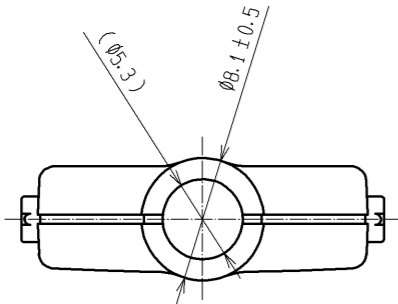

CONSTRUCTION (REFERENCE)

D-D (REFERENCE)

CONNECTOR UNIT

STOPPER PLATE (A) (※0.85)

STOPPER PLATE (B) (※1.8)

NOTE. 1 THIS PRODUCT SHALL BE IN DISASSEMBLED CONDITION (EXCEPT CONNECTOR UNIT ③, ④) WHEN DELIVERED.

UNITS	SCALE	COUNT	DESCRIPTION OF REVISIONS	DESIGNED	CHECKED	DATE
mm	2 : 1	2	DIS-E-004505	TA. ASO	NM. NISHIMATSU	13.02.05

APPROVED	DATE	DRAWING NO.
H.O. MIWA	05.01.05	EDC3-120711-01
CHECKED	DATE	PART NO.
YH. ENAMI	05.01.05	3530A-10P-CV(50)
DESIGNED	DATE	CODE NO.
TU. TANIGUCHI	05.01.05	CL235-0009-5-50
DRAWN	DATE	
TU. TANIGUCHI	05.01.05	