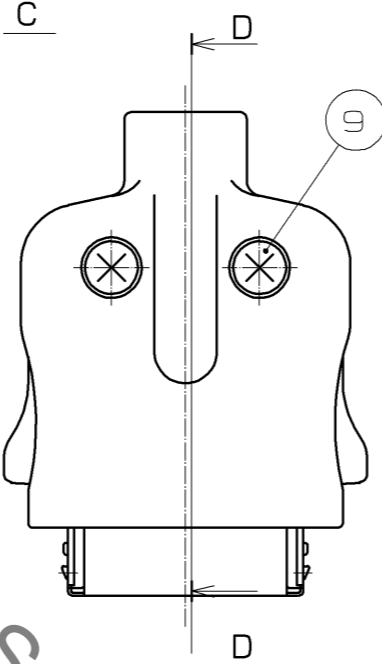

CONSTRUCTION (REFERENCE)

D-D (REFERENCE)

CONNECTOR UNIT

STOPPER PLATE (A) (※0.85)

STOPPER PLATE (B) (※1.8)

NOTE. 1 THIS PRODUCT SHALL BE IN DISASSEMBLED CONDITION (EXCEPT CONNECTOR UNIT ③, ④) WHEN DELIVERED.

UNITS	SCALE	COUNT	DESCRIPTION OF REVISIONS	DESIGNED	CHECKED	DATE
mm	2 : 1	2	DIS-E-004505	TA. ASO	NM. NISHIMATSU	13.02.05

APPROVED	DATE	DRAWING NO.
H.O. MIWA	05.01.05	EDC3-120711-01
CHECKED	DATE	PART NO.
YH. ENAMI	05.01.05	3530A-10P-CV(50)
DESIGNED	DATE	CODE NO.
TU. TANIGUCHI	05.01.05	CL235-0009-5-50
DRAWN	DATE	
TU. TANIGUCHI	05.01.05	