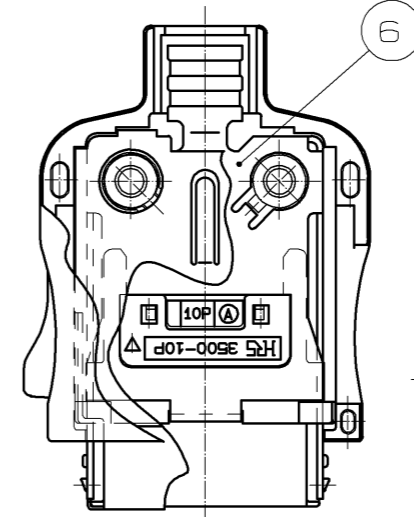

CONSTRUCTION (REFERENCE)

D-D (REFERENCE)

CONNECTOR UNIT

STOPPER PLATE (A) (※0.85)

STOPPER PLATE (B) (※1.8)

NOTE. 1 THIS PRODUCT SHALL BE IN DISASSEMBLED CONDITION (EXCEPT CONNECTOR UNIT ③, ④) WHEN DELIVERED.