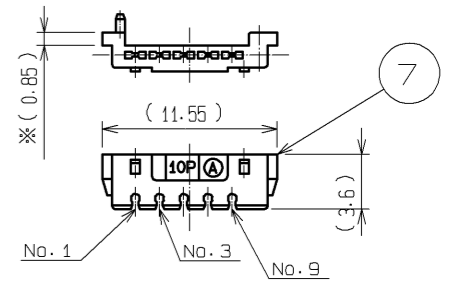

CONSTRUCTION (REFERENCE)

D-D (REFERENCE)

CONNECTOR UNIT

STOPPER PLATE (A) (※0.85)

STOPPER PLATE (B) (※1.8)

NOTE. 1 THIS PRODUCT SHALL BE IN DISASSEMBLED CONDITION (EXCEPT CONNECTOR UNIT ③, ④) WHEN DELIVERED.

UNITS	SCALE	COUNT	DESCRIPTION OF REVISIONS	DESIGNED	CHECKED	DATE
mm	2 : 1	2	DIS-E-004505	TA. ASO	NM. NISHIMATSU	13.02.05

APPROVED	DATE	DRAWING NO.
H.O. MIWA	05.01.05	EDC3-120711-01
CHECKED	DATE	PART NO.
YH. ENAMI	05.01.05	3530A-10P-CV(50)
DESIGNED	DATE	CODE NO.
TU. TANIGUCHI	05.01.05	CL235-0009-5-50
DRAWN	DATE	
TU. TANIGUCHI	05.01.05	