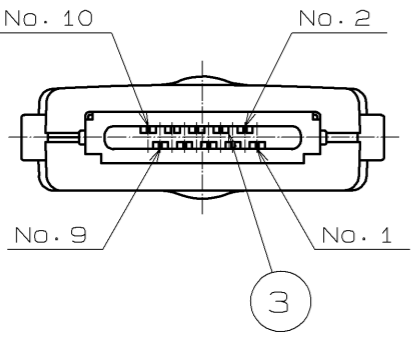

CONSTRUCTION (REFERENCE)

D-D (REFERENCE)

CONNECTOR UNIT

STOPPER PLATE (A) (※0.85)

STOPPER PLATE (B) (※1.8)

NOTE. 1 THIS PRODUCT SHALL BE IN DISASSEMBLED CONDITION (EXCEPT CONNECTOR UNIT ③, ④) WHEN DELIVERED.

UNITS	SCALE	COUNT	DESCRIPTION OF REVISIONS	DESIGNED	CHECKED	DATE
mm	2 : 1	2	DIS-E-004505	TA. ASO	NM. NISHIMATSU	13.02.05

APPROVED	DATE	DRAWING NO.
H.O. MIWA	05.01.05	EDC3-120711-01
CHECKED	DATE	PART NO.
YH. ENAMI	05.01.05	3530A-10P-CV(50)
DESIGNED	DATE	CODE NO.
TU. TANIGUCHI	05.01.05	CL235-0009-5-50
DRAWN	DATE	
TU. TANIGUCHI	05.01.05	