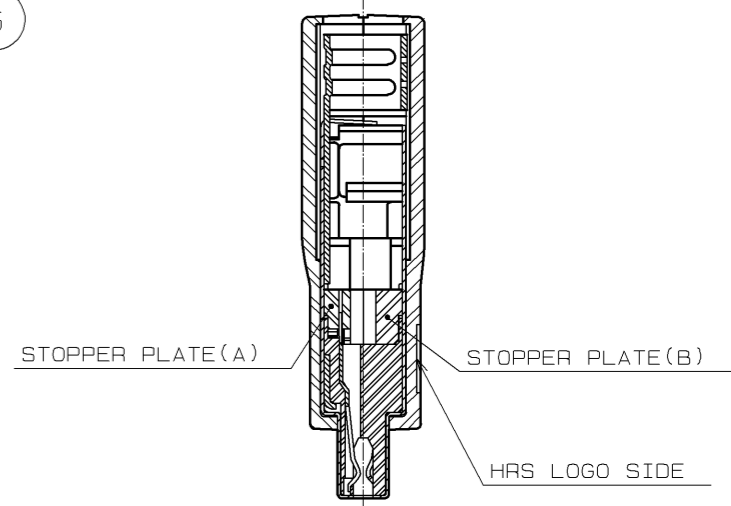

CONSTRUCTION (REFERENCE)

D-D (REFERENCE)

CONNECTOR UNIT

STOPPER PLATE (A) (※0.85)

STOPPER PLATE (B) (※1.8)

NOTE. 1 THIS PRODUCT SHALL BE IN DISASSEMBLED CONDITION (EXCEPT CONNECTOR UNIT ③, ④) WHEN DELIVERED.

UNITS	SCALE	COUNT	DESCRIPTION OF REVISIONS	DESIGNED	CHECKED	DATE
mm	2 : 1	2	DIS-E-004505	TA. ASO	NM. NISHIMATSU	13.02.05

APPROVED	DATE	DRAWING NO.
H.O. MIWA	05.01.05	EDC3-120711-01
CHECKED	DATE	PART NO.
YH. ENAMI	05.01.05	3530A-10P-CV(50)
DESIGNED	DATE	CODE NO.
TU. TANIGUCHI	05.01.05	CL235-0009-5-50
DRAWN	DATE	
TU. TANIGUCHI	05.01.05	