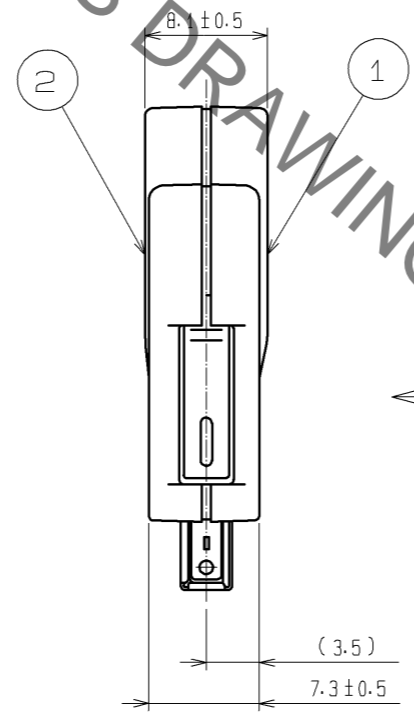

CONSTRUCTION (REFERENCE)

D-D (REFERENCE)

CONNECTOR UNIT

STOPPER PLATE (A) (※0.85)

STOPPER PLATE (B) (※1.8)

NOTE. 1 THIS PRODUCT SHALL BE IN DISASSEMBLED CONDITION (EXCEPT CONNECTOR UNIT ③, ④) WHEN DELIVERED.

UNITS	SCALE	COUNT	DESCRIPTION OF REVISIONS	DESIGNED	CHECKED	DATE
mm	2 : 1	2	DIS-E-004505	TA. ASO	NM. NISHIMATSU	13.02.05

APPROVED	DATE	DRAWING NO.
H.O. MIWA	05.01.05	EDC3-120711-01
CHECKED	DATE	PART NO.
YH. ENAMI	05.01.05	3530A-10P-CV(50)
DESIGNED	DATE	CODE NO.
TU. TANIGUCHI	05.01.05	CL235-0009-5-50
DRAWN	DATE	
TU. TANIGUCHI	05.01.05	