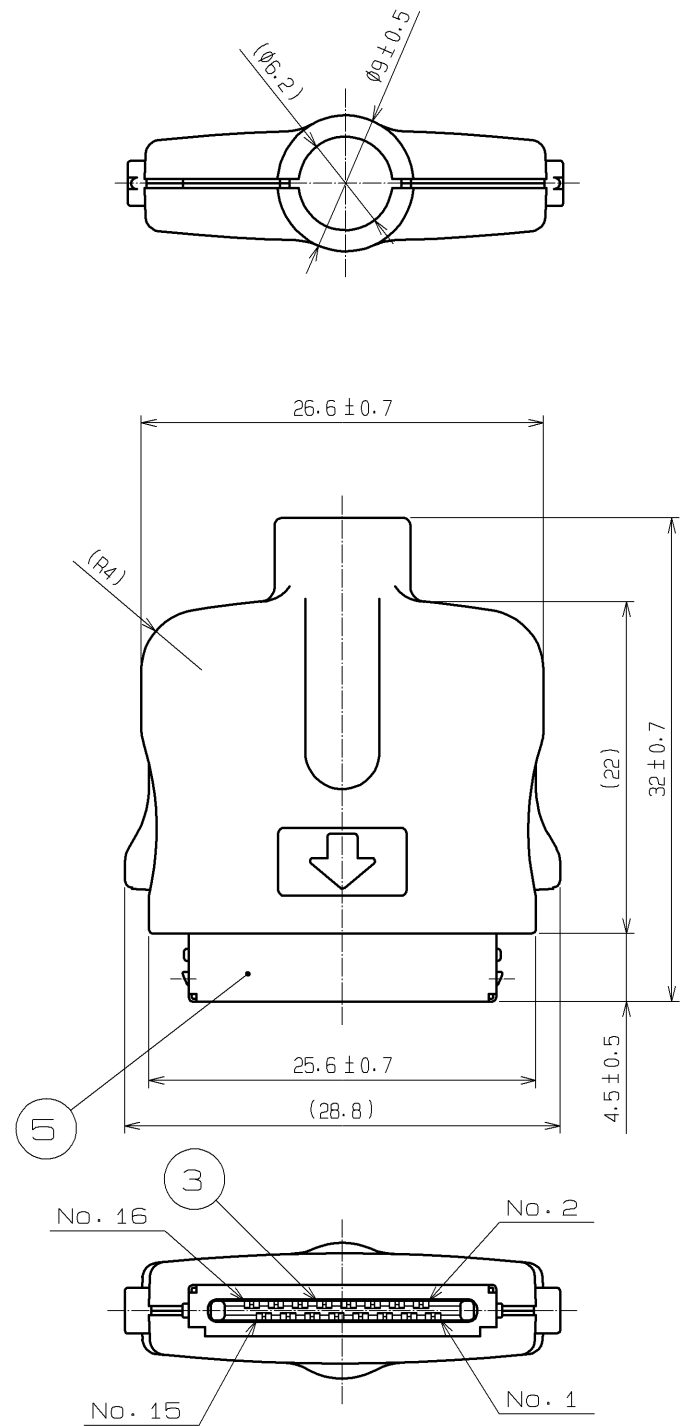

CONSTRUCTION INSIDE  
(FOR REFERENCE)

CONNECTOR UNIT

NOTES 1. THIS PRODUCT SHALL BE IN DISASSEMBLED CONDITION (EXCEPT CONNECTOR UNIT ③, ④) WHEN DELIVERED.  
 2. EACH TERMINATING POINT SHALL BE COVERED WITH HEAT SHRINK TUBE AFTER SOLDERING ASSEMBLY.

3	COPPER ALLOY	CONTACT: GOLD PLATING 0.2 μm MIN PALLADIUM PLATING 0.7 μm MIN	7	STEEL	BLACK	TAPPING SCREW
2	POLYCARBONATE	BLACK UL94V-0 Δ	6	STAINLESS STEEL		
1	POLYCARBONATE	BLACK UL94V-0 Δ	5	STAINLESS STEEL		
		LEAD : GOLD PLATING 0.03 μm MIN UNDER : NICKEL PLATING 1.27 μm MIN	4	POLYAMIDE	BLACK	UL94V-0
NO.	MATERIAL	FINISH, REMARKS	NO.	MATERIAL	FINISH, REMARKS	
UNITS mm		SCALE 2 : 1	COUNT 2	DESCRIPTION OF REVISIONS DIS-E-004505		DESIGNED TA. ASO
<b>HRS</b> HIROSE ELECTRIC CO., LTD.		APPROVED : YH. ENAMI 08.09.29	DRAWING NO. EDC3-120517-03		CHECKED NM. NISHIMATSU	DATE 13.02.05
		CHECKED : KI. NAGANUMA 08.09.29	PART NO. 3540-16P-CV(51)			
		DESIGNED : MT. ITANO 08.09.29	CODE NO. CL235-0004-1-51			
		DRAWN : MT. ITANO 08.09.29				