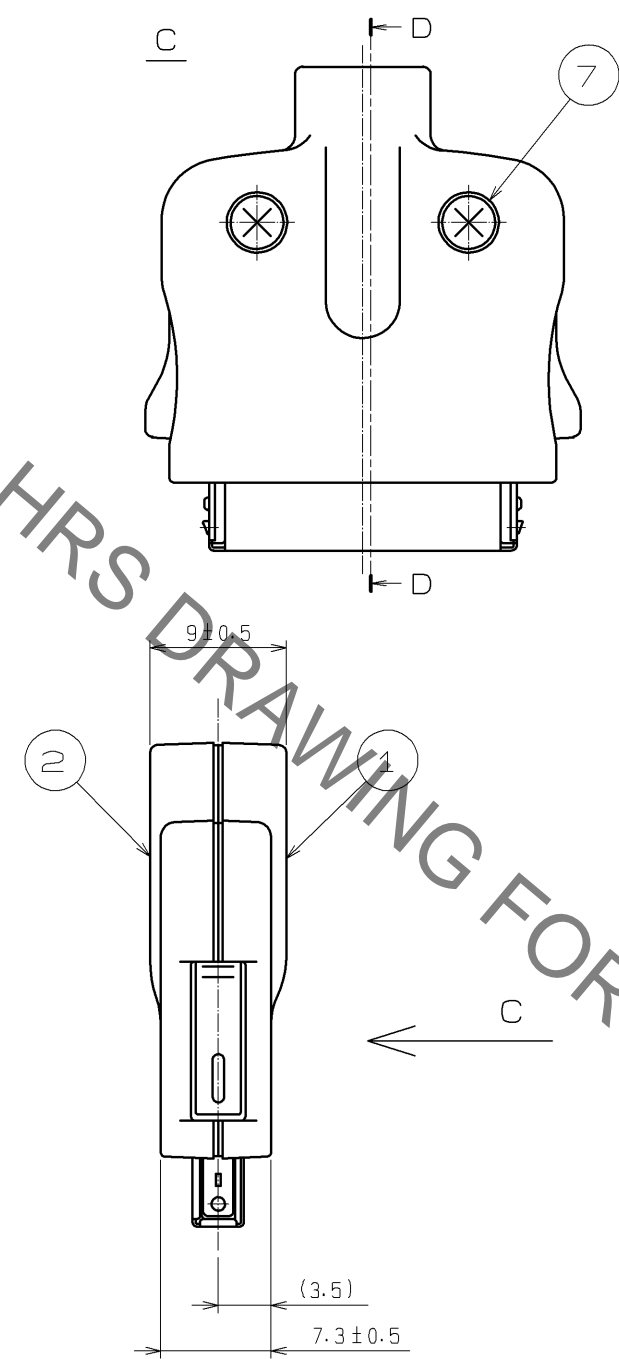

CONSTRUCTION INSIDE  
(FOR REFERENCE)

CONNECTOR UNIT

NOTES 1. THIS PRODUCT SHALL BE IN DISASSEMBLED CONDITION (EXCEPT CONNECTOR UNIT ③, ④) WHEN DELIVERED.  
 2. EACH TERMINATING POINT SHALL BE COVERED WITH HEAT SHRINK TUBE AFTER SOLDERING ASSEMBLY.

3	COPPER ALLOY	CONTACT: GOLD PLATING 0.2 μm MIN PALLADIUM PLATING 0.7 μm MIN	7	STEEL	BLACK	TAPPING SCREW
2	POLYCARBONATE	BLACK UL94V-0 Δ	6	STAINLESS STEEL		
1	POLYCARBONATE	BLACK UL94V-0 Δ	5	STAINLESS STEEL		
		LEAD : GOLD PLATING 0.03 μm MIN UNDER : NICKEL PLATING 1.27 μm MIN	4	POLYAMIDE	BLACK	UL94V-0
NO.	MATERIAL	FINISH, REMARKS	NO.	MATERIAL	FINISH, REMARKS	
UNITS mm		SCALE 2 : 1	COUNT 2	DESCRIPTION OF REVISIONS DIS-E-004505		DESIGNED TA. ASO
<b>HRS</b> HIROSE ELECTRIC CO., LTD.		APPROVED : YH. ENAMI 08.09.29	DRAWING NO. EDC3-120517-03		CHECKED NM. NISHIMATSU	DATE 13.02.05
		CHECKED : KI. NAGANUMA 08.09.29	PART NO. 3540-16P-CV(51)			
		DESIGNED : MT. ITANO 08.09.29	CODE NO. CL235-0004-1-51			
		DRAWN : MT. ITANO 08.09.29				