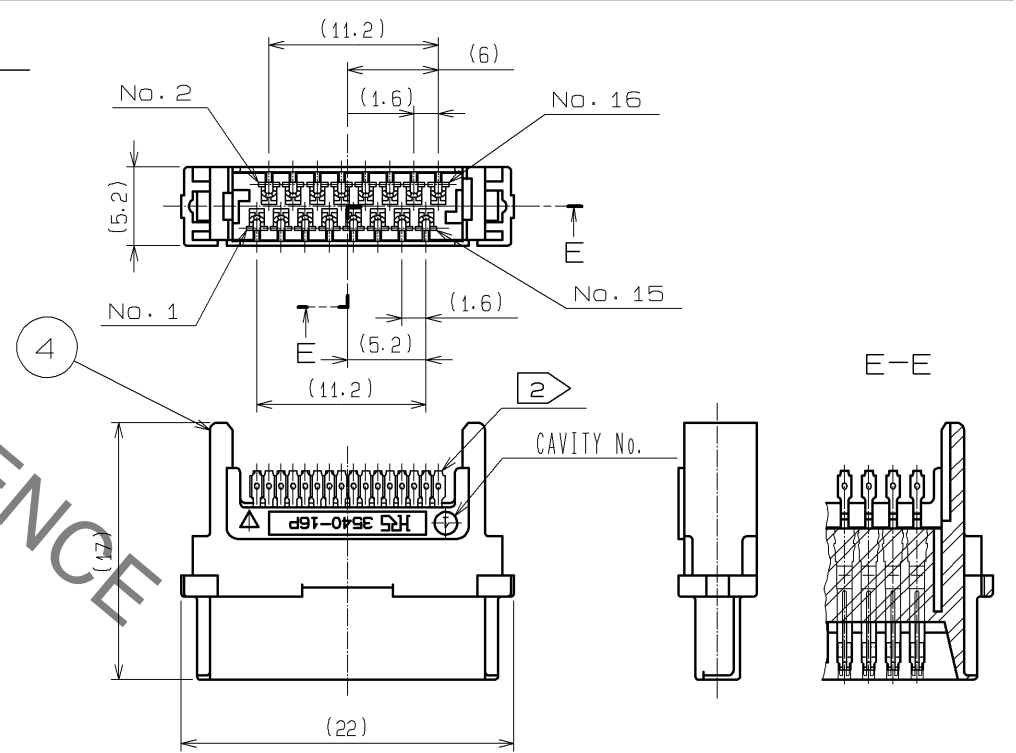

CONSTRUCTION INSIDE  
(FOR REFERENCE)

CONNECTOR UNIT

NOTES 1. THIS PRODUCT SHALL BE IN DISASSEMBLED CONDITION (EXCEPT CONNECTOR UNIT ③, ④) WHEN DELIVERED.  
 2. EACH TERMINATING POINT SHALL BE COVERED WITH HEAT SHRINK TUBE AFTER SOLDERING ASSEMBLY.

3	COPPER ALLOY	CONTACT: GOLD PLATING 0.2 μm MIN PALLADIUM PLATING 0.7 μm MIN	7	STEEL	BLACK	TAPPING SCREW
2	POLYCARBONATE	BLACK UL94V-0 Δ	6	STAINLESS STEEL		
1	POLYCARBONATE	BLACK UL94V-0 Δ	5	STAINLESS STEEL		
		LEAD : GOLD PLATING 0.03 μm MIN UNDER : NICKEL PLATING 1.27 μm MIN	4	POLYAMIDE	BLACK	UL94V-0
NO.	MATERIAL	FINISH, REMARKS	NO.	MATERIAL	FINISH, REMARKS	
UNITS mm		SCALE 2 : 1	COUNT 2	DESCRIPTION OF REVISIONS DIS-E-004505		DESIGNED TA. ASO
<b>HRS</b> HIROSE ELECTRIC CO., LTD.		APPROVED : YH. ENAMI 08.09.29	DRAWING NO. EDC3-120517-03		CHECKED NM. NISHIMATSU	DATE 13.02.05
		CHECKED : KI. NAGANUMA 08.09.29	PART NO. 3540-16P-CV(51)			
		DESIGNED : MT. ITANO 08.09.29	CODE NO. CL235-0004-1-51			
		DRAWN : MT. ITANO 08.09.29				