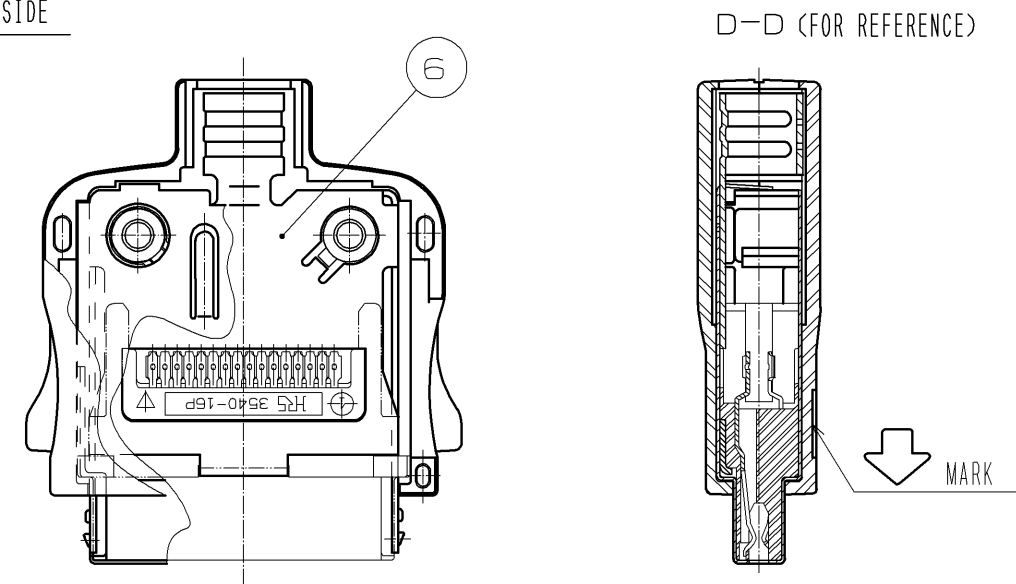

CONSTRUCTION INSIDE  
(FOR REFERENCE)

CONNECTOR UNIT

NOTES 1. THIS PRODUCT SHALL BE IN DISASSEMBLED CONDITION (EXCEPT CONNECTOR UNIT ③, ④) WHEN DELIVERED.  
 2. EACH TERMINATING POINT SHALL BE COVERED WITH HEAT SHRINK TUBE AFTER SOLDERING ASSEMBLY.