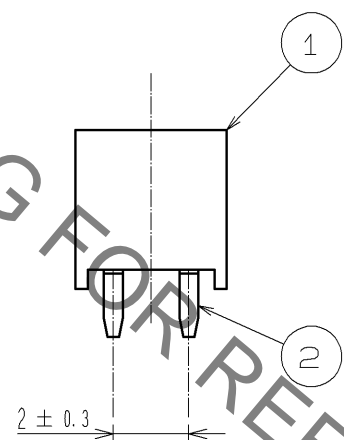

HRS DRAWING FOR REFERENCE

NOTE 1. THE CONTACT CUT SECTION IS UNPLATED.
 2. THE DIMENSIONS IN PARENTHESES ARE FOR REFERENCE.

1	PBT	BLACK UL94V-0	2	PHOSPHOR BRONZE	CONTACT AREA:GOLD 0.2μm min. DIP AREA:TIN-PLATING 1μm min. UNDER PLATING:NICKEL 1μm min.			
NO.	MATERIAL	FINISH, REMARKS	NO.	MATERIAL	FINISH, REMARKS			
UNITS mm		SCALE 5 : 1		COUNT	DESCRIPTION OF REVISIONS	DESIGNED	CHECKED	DATE
HRS HIROSE ELECTRIC CO., LTD.		APPROVED : HS. OKAWA	10.04.21	DRAWING NO. EDC3-081260-21				
		CHECKED : HT. YAMAGUCHI	10.04.21	PART NO. A3C-24DA-2DSE(71)				
		DESIGNED : KN. SHIBUYA	10.04.21	CODE NO. CL621-0571-1-71				
		DRAWN : KY. SUGIBUCHI	10.04.21					