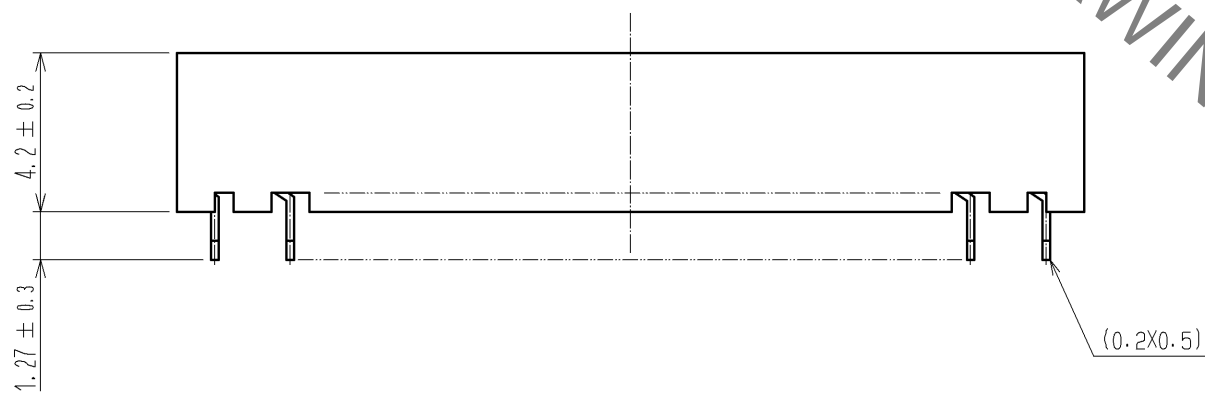

HRS DRAWING FOR REFERENCE

NOTE 1. THE CONTACT CUT SECTION IS UNPLATED.
 2. THE DIMENSIONS IN PARENTHESES ARE FOR REFERENCE.

1	PBT	BLACK UL94V-0	2	PHOSPHOR BRONZE	CONTACT AREA:GOLD 0.2μm min. DIP AREA:TIN-PLATING 1μm min. UNDER PLATING:NICKEL 1μm min.			
NO.	MATERIAL	FINISH, REMARKS	NO.	MATERIAL	FINISH, REMARKS			
UNITS mm		SCALE 5 : 1		COUNT	DESCRIPTION OF REVISIONS	DESIGNED	CHECKED	DATE
HRS HIROSE ELECTRIC CO., LTD.		APPROVED : HS. OKAWA	10.04.21	DRAWING NO. EDC3-081260-21				
		CHECKED : HT. YAMAGUCHI	10.04.21	PART NO. A3C-24DA-2DSE(71)				
		DESIGNED : KN. SHIBUYA	10.04.21	CODE NO. CL621-0571-1-71				
		DRAWN : KY. SUGIBUCHI	10.04.21					