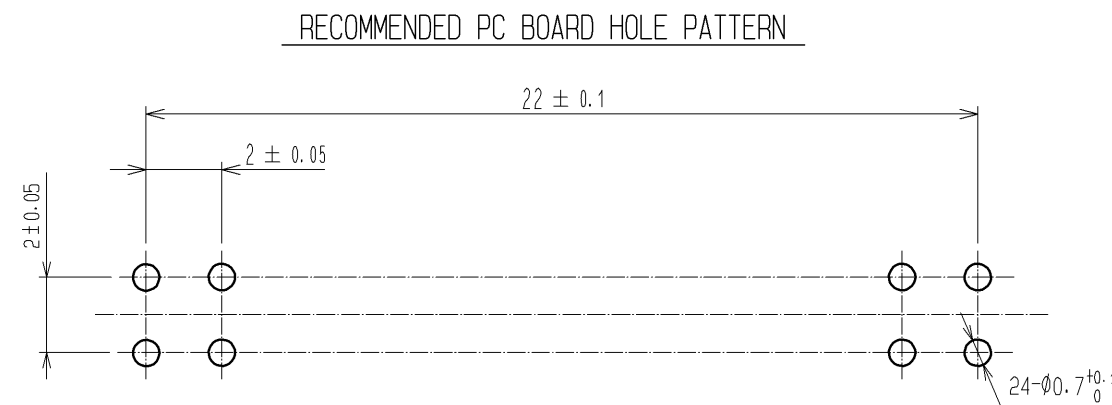

HRS DRAWING FOR REFERENCE

NOTE 1. THE CONTACT CUT SECTION IS UNPLATED.
 2. THE DIMENSIONS IN PARENTHESES ARE FOR REFERENCE.

1	PBT	BLACK UL94V-0	2	PHOSPHOR BRONZE	CONTACT AREA:GOLD 0.2μm min. DIP AREA:TIN-PLATING 1μm min. UNDER PLATING:NICKEL 1μm min.			
NO.	MATERIAL	FINISH, REMARKS	NO.	MATERIAL	FINISH, REMARKS			
UNITS mm		SCALE 5 : 1		COUNT	DESCRIPTION OF REVISIONS	DESIGNED	CHECKED	DATE
HRS HIROSE ELECTRIC CO., LTD.		APPROVED : HS. OKAWA	10.04.21	DRAWING NO. EDC3-081260-21				
		CHECKED : HT. YAMAGUCHI	10.04.21	PART NO. A3C-24DA-2DSE(71)				
		DESIGNED : KN. SHIBUYA	10.04.21	CODE NO. CL621-0571-1-71				
		DRAWN : KY. SUGIBUCHI	10.04.21					