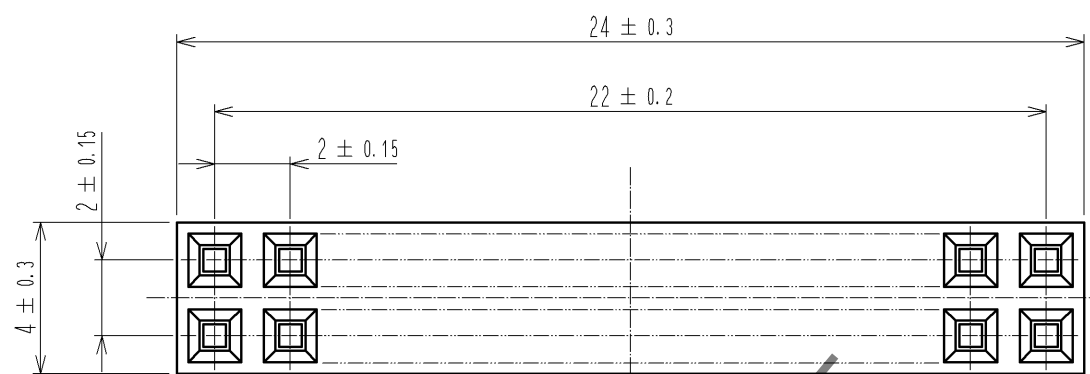

HRS DRAWING FOR REFERENCE

NOTE 1. THE CONTACT CUT SECTION IS UNPLATED.
 2. THE DIMENSIONS IN PARENTHESES ARE FOR REFERENCE.

1	PBT	BLACK UL94V-0	2	PHOSPHOR BRONZE	CONTACT AREA:GOLD 0.2μm min. DIP AREA:TIN-PLATING 1μm min. UNDER PLATING:NICKEL 1μm min.			
NO.	MATERIAL	FINISH, REMARKS	NO.	MATERIAL	FINISH, REMARKS			
UNITS mm		SCALE 5 : 1		COUNT	DESCRIPTION OF REVISIONS	DESIGNED	CHECKED	DATE
HRS HIROSE ELECTRIC CO., LTD.		APPROVED : HS. OKAWA	10.04.21	DRAWING NO. EDC3-081260-21				
		CHECKED : HT. YAMAGUCHI	10.04.21	PART NO. A3C-24DA-2DSE(71)				
		DESIGNED : KN. SHIBUYA	10.04.21	CODE NO. CL621-0571-1-71				
		DRAWN : KY. SUGIBUCHI	10.04.21					