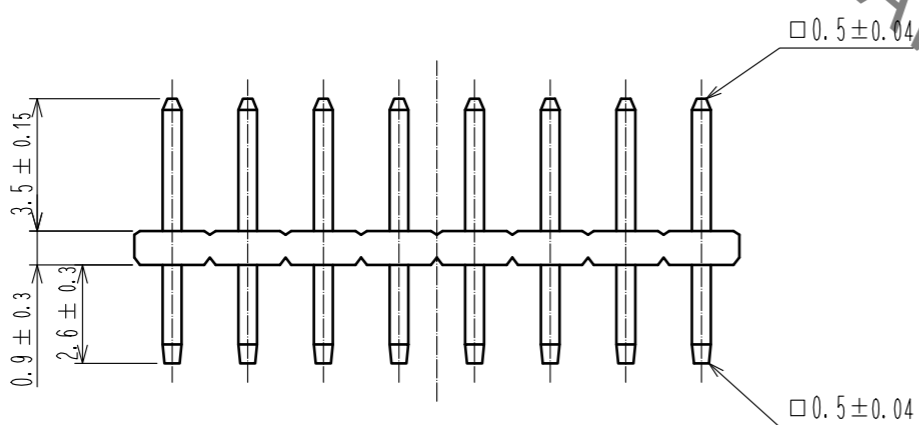

PART NO.	CODE NO.	PIN	A	B
A3C- 2P-2DSA(30)	CL621-0601-0-30	2	2	-
A3C- 4P-2DSA(30)	CL621-0602-3-30	4	4	2
A3C- 6P-2DSA(30)	CL621-0603-6-30	6	6	4
A3C- 8P-2DSA(30)	CL621-0604-9-30	8	8	6
A3C-10P-2DSA(30)	CL621-0605-1-30	10	10	8
A3C-12P-2DSA(30)	CL621-0606-4-30	12	12	10
A3C-14P-2DSA(30)	CL621-0607-7-30	14	14	12
A3C-16P-2DSA(30)	CL621-0608-0-30	16	16	14
A3C-18P-2DSA(30)	CL621-0609-2-30	18	18	16
A3C-20P-2DSA(30)	CL621-0610-1-30	20	20	18
A3C-24P-2DSA(30)	CL621-0612-7-30	24	24	22
A3C-26P-2DSA(30)	CL621-0613-0-30	26	26	24
A3C-28P-2DSA(30)	CL621-0614-2-30	28	28	26
A3C-32P-2DSA(30)	CL621-0615-5-30	32	32	30
A3C-44P-2DSA(30)	CL621-0622-0-30	44	44	42
A3C-48P-2DSA(30)	CL621-0625-9-30	48	48	46
A3C-50P-2DSA(30)	CL621-0628-7-30	50	50	48

1	POLYAMIDE	BLACK	UL94V-0	2	BRASS	CONTACT AREA : GOLD 0.2μm		
						DIP AREA : GOLD FLASH		
						UNDER PLATING : NICKEL 2μm		
NO.	MATERIAL	FINISH	REMARKS	NO.	MATERIAL	FINISH	REMARKS	
UNITS	mm	SCALE	5 : 1	COUNT	DESCRIPTION OF REVISIONS	DESIGNED	CHECKED	DATE
HRS HIROSE ELECTRIC CO., LTD.		APPROVED	: NH. NAKATA	17. 04. 10	DRAWING NO.		EDC-375930-00-00	
		CHECKED	: HT. YAMAGUCHI	17. 04. 10	PART NO.		A3C- * P-2DSA(30)	
		DESIGNED	: HR. NAGAYASU	17. 04. 10	CODE NO.		CL621	
		DRAWN	: HR. NAGAYASU	17. 04. 10			1/1	