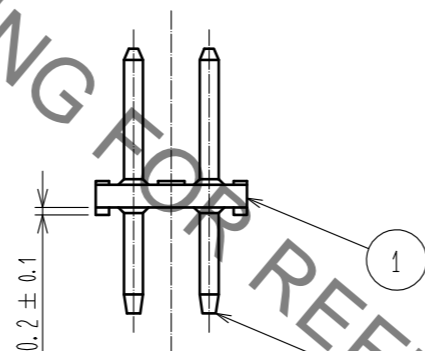

PART NO.	CODE NO.	PIN	A	B
A3C- 2P-2DSA(30)	CL621-0601-0-30	2	2	-
A3C- 4P-2DSA(30)	CL621-0602-3-30	4	4	2
A3C- 6P-2DSA(30)	CL621-0603-6-30	6	6	4
A3C- 8P-2DSA(30)	CL621-0604-9-30	8	8	6
A3C-10P-2DSA(30)	CL621-0605-1-30	10	10	8
A3C-12P-2DSA(30)	CL621-0606-4-30	12	12	10
A3C-14P-2DSA(30)	CL621-0607-7-30	14	14	12
A3C-16P-2DSA(30)	CL621-0608-0-30	16	16	14
A3C-18P-2DSA(30)	CL621-0609-2-30	18	18	16
A3C-20P-2DSA(30)	CL621-0610-1-30	20	20	18
A3C-24P-2DSA(30)	CL621-0612-7-30	24	24	22
A3C-26P-2DSA(30)	CL621-0613-0-30	26	26	24
A3C-28P-2DSA(30)	CL621-0614-2-30	28	28	26
A3C-32P-2DSA(30)	CL621-0615-5-30	32	32	30
A3C-44P-2DSA(30)	CL621-0622-0-30	44	44	42
A3C-48P-2DSA(30)	CL621-0625-9-30	48	48	46
A3C-50P-2DSA(30)	CL621-0628-7-30	50	50	48

1	POLYAMIDE	BLACK	UL94V-0	2	BRASS	CONTACT AREA : GOLD 0.2μm		
						DIP AREA : GOLD FLASH		
						UNDER PLATING : NICKEL 2μm		
NO.	MATERIAL	FINISH	REMARKS	NO.	MATERIAL	FINISH	REMARKS	
UNITS	mm	SCALE	5 : 1	COUNT	DESCRIPTION OF REVISIONS	DESIGNED	CHECKED	DATE
HRS HIROSE ELECTRIC CO., LTD.		APPROVED	: NH. NAKATA	17. 04. 10	DRAWING NO.		EDC-375930-00-00	
		CHECKED	: HT. YAMAGUCHI	17. 04. 10	PART NO.		A3C- * P-2DSA(30)	
		DESIGNED	: HR. NAGAYASU	17. 04. 10	CODE NO.		CL621	
		DRAWN	: HR. NAGAYASU	17. 04. 10			1/1	