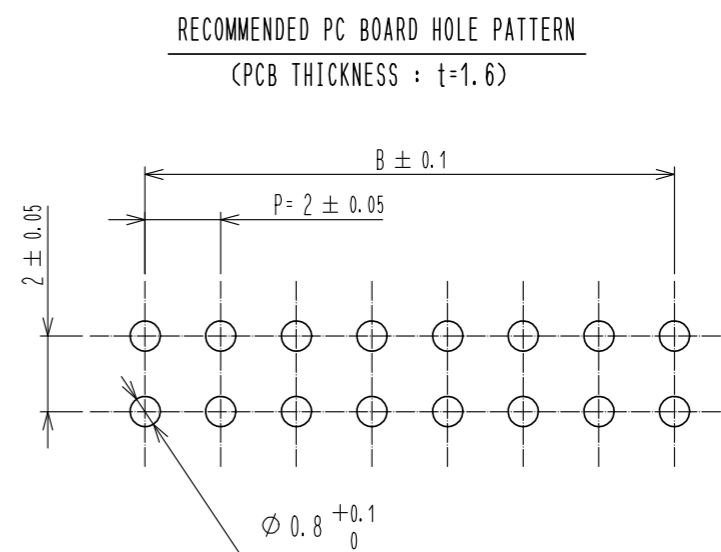

PART NO.	CODE NO.	PIN	A	B
A3C- 2P-2DSA(30)	CL621-0601-0-30	2	2	-
A3C- 4P-2DSA(30)	CL621-0602-3-30	4	4	2
A3C- 6P-2DSA(30)	CL621-0603-6-30	6	6	4
A3C- 8P-2DSA(30)	CL621-0604-9-30	8	8	6
A3C-10P-2DSA(30)	CL621-0605-1-30	10	10	8
A3C-12P-2DSA(30)	CL621-0606-4-30	12	12	10
A3C-14P-2DSA(30)	CL621-0607-7-30	14	14	12
A3C-16P-2DSA(30)	CL621-0608-0-30	16	16	14
A3C-18P-2DSA(30)	CL621-0609-2-30	18	18	16
A3C-20P-2DSA(30)	CL621-0610-1-30	20	20	18
A3C-24P-2DSA(30)	CL621-0612-7-30	24	24	22
A3C-26P-2DSA(30)	CL621-0613-0-30	26	26	24
A3C-28P-2DSA(30)	CL621-0614-2-30	28	28	26
A3C-32P-2DSA(30)	CL621-0615-5-30	32	32	30
A3C-44P-2DSA(30)	CL621-0622-0-30	44	44	42
A3C-48P-2DSA(30)	CL621-0625-9-30	48	48	46
A3C-50P-2DSA(30)	CL621-0628-7-30	50	50	48

1	POLYAMIDE	BLACK	UL94V-0	2	BRASS	CONTACT AREA : GOLD 0.2μm		
						DIP AREA : GOLD FLASH		
						UNDER PLATING : NICKEL 2μm		
NO.	MATERIAL	FINISH	REMARKS	NO.	MATERIAL	FINISH	REMARKS	
UNITS	mm	SCALE	5 : 1	COUNT	DESCRIPTION OF REVISIONS	DESIGNED	CHECKED	DATE
HRS HIROSE ELECTRIC CO., LTD.		APPROVED	: NH. NAKATA	17. 04. 10	DRAWING NO.		EDC-375930-00-00	
		CHECKED	: HT. YAMAGUCHI	17. 04. 10	PART NO.		A3C- * P-2DSA(30)	
		DESIGNED	: HR. NAGAYASU	17. 04. 10	CODE NO.		CL621	
		DRAWN	: HR. NAGAYASU	17. 04. 10			1/1	