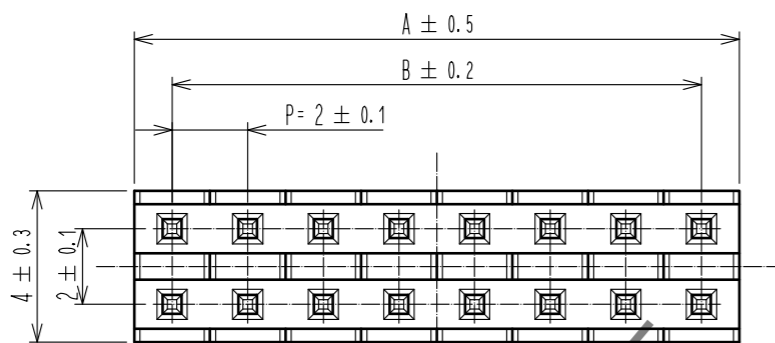

PART NO.	CODE NO.	PIN	A	B
A3C- 2P-2DSA(30)	CL621-0601-0-30	2	2	-
A3C- 4P-2DSA(30)	CL621-0602-3-30	4	4	2
A3C- 6P-2DSA(30)	CL621-0603-6-30	6	6	4
A3C- 8P-2DSA(30)	CL621-0604-9-30	8	8	6
A3C-10P-2DSA(30)	CL621-0605-1-30	10	10	8
A3C-12P-2DSA(30)	CL621-0606-4-30	12	12	10
A3C-14P-2DSA(30)	CL621-0607-7-30	14	14	12
A3C-16P-2DSA(30)	CL621-0608-0-30	16	16	14
A3C-18P-2DSA(30)	CL621-0609-2-30	18	18	16
A3C-20P-2DSA(30)	CL621-0610-1-30	20	20	18
A3C-24P-2DSA(30)	CL621-0612-7-30	24	24	22
A3C-26P-2DSA(30)	CL621-0613-0-30	26	26	24
A3C-28P-2DSA(30)	CL621-0614-2-30	28	28	26
A3C-32P-2DSA(30)	CL621-0615-5-30	32	32	30
A3C-44P-2DSA(30)	CL621-0622-0-30	44	44	42
A3C-48P-2DSA(30)	CL621-0625-9-30	48	48	46
A3C-50P-2DSA(30)	CL621-0628-7-30	50	50	48

1	POLYAMIDE	BLACK	UL94V-0	2	BRASS	CONTACT AREA : GOLD 0.2μm		
						DIP AREA : GOLD FLASH		
						UNDER PLATING : NICKEL 2μm		
NO.	MATERIAL	FINISH	REMARKS	NO.	MATERIAL	FINISH	REMARKS	
UNITS	mm	SCALE	5 : 1	COUNT	DESCRIPTION OF REVISIONS	DESIGNED	CHECKED	DATE
HRS HIROSE ELECTRIC CO., LTD.		APPROVED	: NH. NAKATA	17. 04. 10	DRAWING NO.		EDC-375930-00-00	
		CHECKED	: HT. YAMAGUCHI	17. 04. 10	PART NO.		A3C- * P-2DSA(30)	
		DESIGNED	: HR. NAGAYASU	17. 04. 10	CODE NO.		CL621	
		DRAWN	: HR. NAGAYASU	17. 04. 10			1/1	