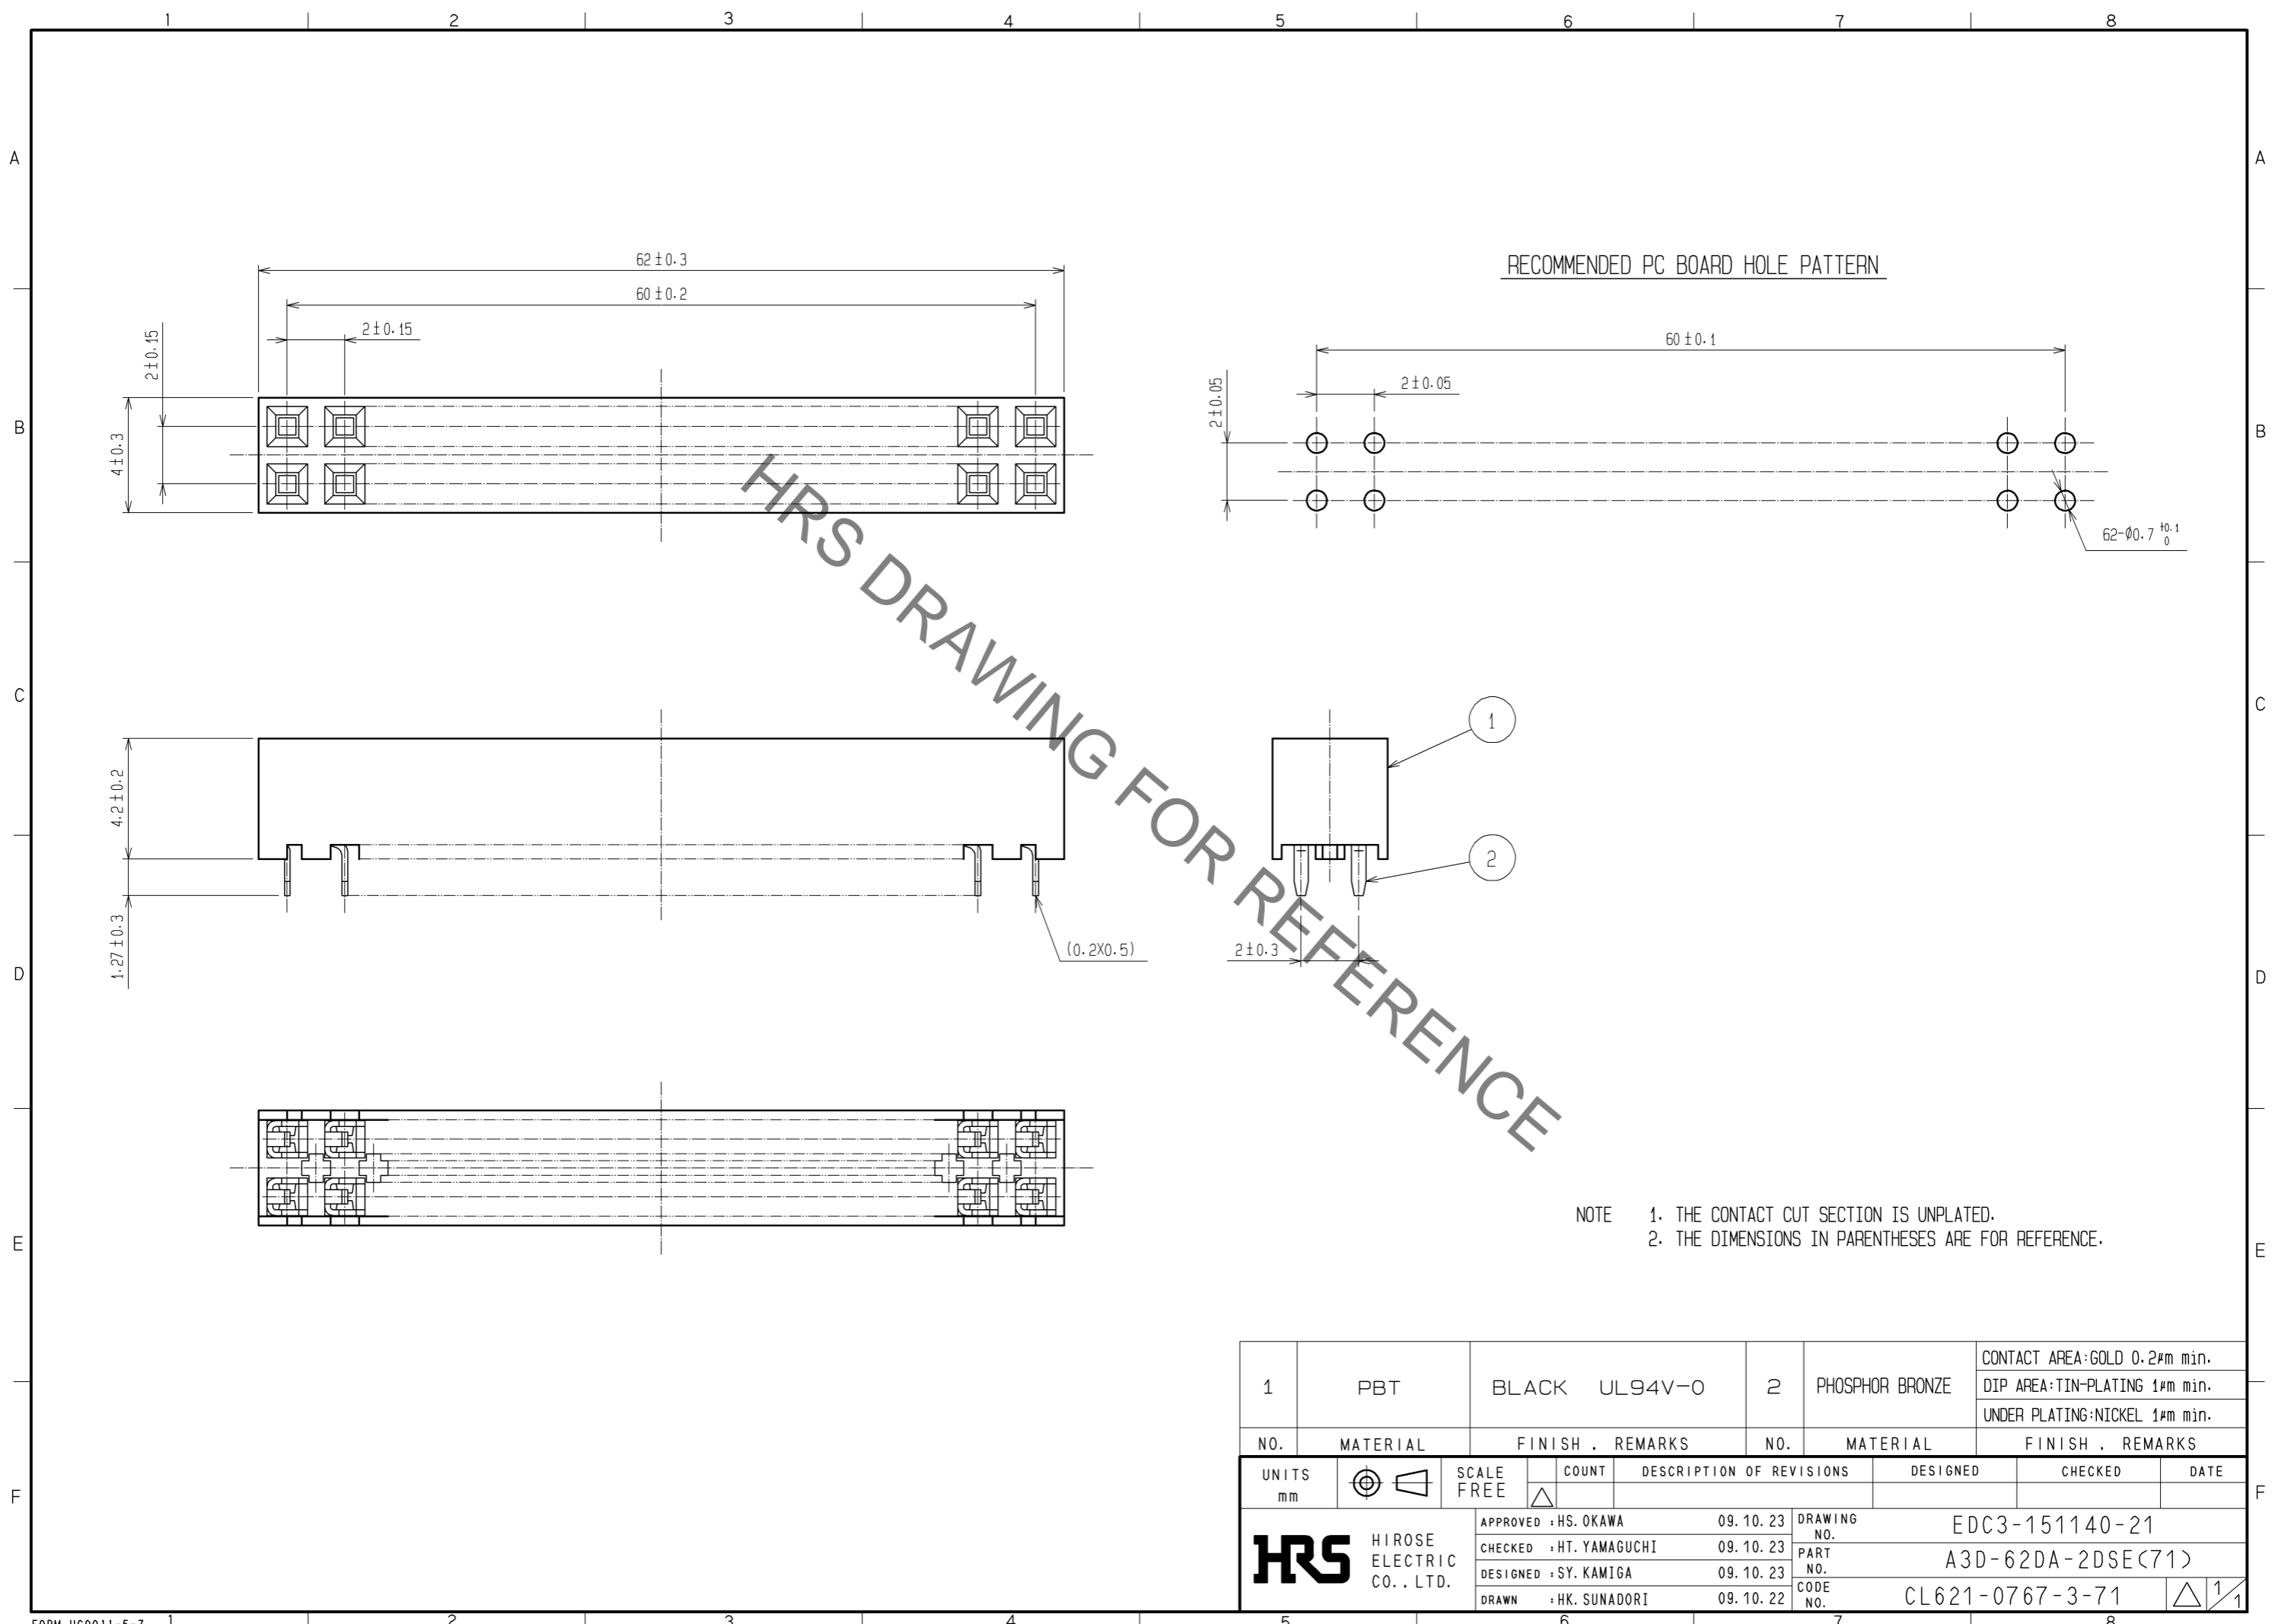

HRS DRAWING FOR REFERENCE

RECOMMENDED PC BOARD HOLE PATTERN

- NOTE
1. THE CONTACT CUT SECTION IS UNPLATED.
  2. THE DIMENSIONS IN PARENTHESES ARE FOR REFERENCE.

1	PBT	BLACK UL94V-0	2	PHOSPHOR BRONZE	CONTACT AREA:GOLD 0.2µm min. DIP AREA:TIN-PLATING 1µm min. UNDER PLATING:NICKEL 1µm min.			
NO.	MATERIAL	FINISH . REMARKS	NO.	MATERIAL	FINISH . REMARKS			
UNITS mm			SCALE FREE	COUNT 	DESCRIPTION OF REVISIONS	DESIGNED	CHECKED	DATE
<b>HRS</b> HIROSE ELECTRIC CO., LTD.		APPROVED : HS. OKAWA	09.10.23	DRAWING NO. EDC3-151140-21				
		CHECKED : HT. YAMAGUCHI	09.10.23	PART NO. A3D-62DA-2DSE(71)				
		DESIGNED : SY. KAMIGA	09.10.23	CODE NO. CL621-0767-3-71				
		DRAWN : HK. SUNADORI	09.10.22					