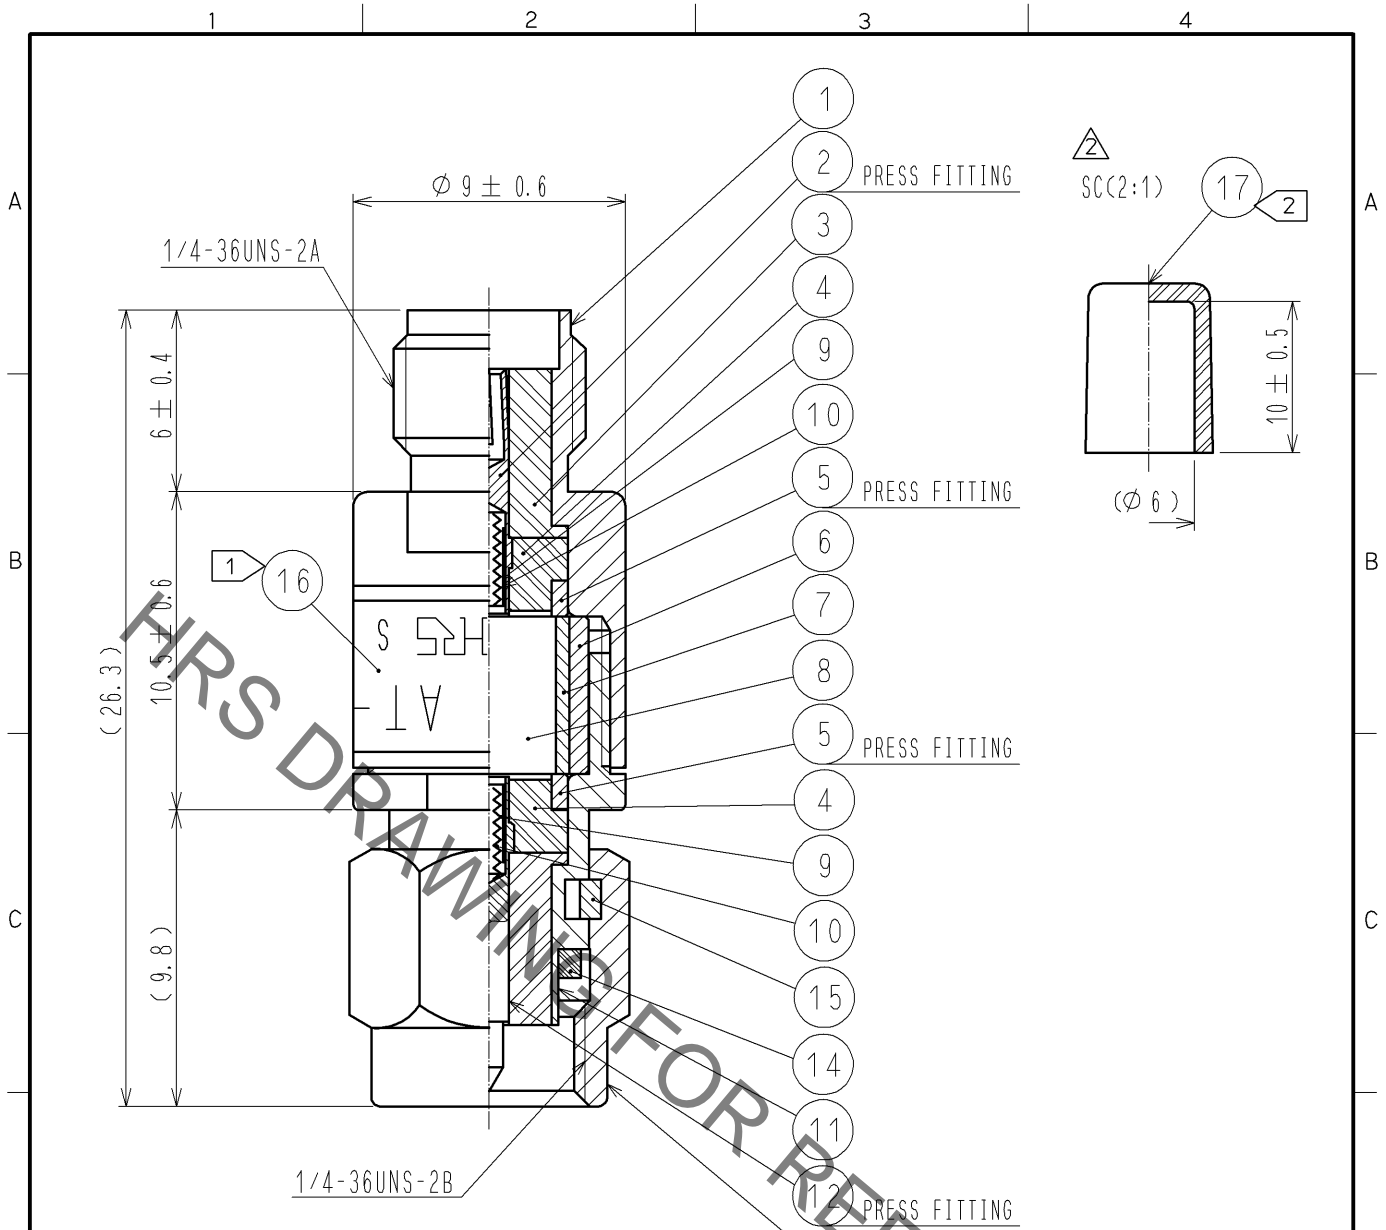

NOTE 1 INDICATION OF THE LABEL.  
 · AT-101V  
 · 1dB  
 · HRS  
 · S. NO.

2 Ref no. 17 is delivered with being attached to ref no. 1.

9	BERYLLIUM COPPER	GOLD PLATING					
8	ALUMINA		17	STYRENIC-BASED ELASTOMERS	NATURAL		
7	BERYLLIUM COPPER	GOLD PLATING	16		LABEL		
6	BRASS	NICKEL PLATING	15	BERYLLIUM COPPER	NICKEL PLATING		
5	BRASS	NICKEL PLATING	14	SILICON RUBBER			
4	PTFE		13	STAINLESS STEEL	PASSIVATED		
3	PTFE		12	BERYLLIUM COPPER	GOLD PLATING		
2	BERYLLIUM COPPER	GOLD PLATING	11	STAINLESS STEEL	PASSIVATED		
1	STAINLESS STEEL	PASSIVATED	10	PIANO WIRE			
NO.	MATERIAL	FINISH	REMARKS	NO.	MATERIAL	FINISH	REMARKS

UNITS	SCALE	COUNT	DESCRIPTION OF REVISIONS	DESIGNED	CHECKED	DATE
mm	4 : 1	<span style="border: 1px solid black; padding: 2px;">2</span>	DIS-K-002989	TO. KATAYAMA	KY. SHIMIZU	13.07.03
<b>HRS</b> HIROSE ELECTRIC CO., LTD.			APPROVED : MT. SHIBUTANI 11.06.22 CHECKED : KY. SHIMIZU 11.06.22 DESIGNED : TO. KATAYAMA 11.06.21 DRAWN : TO. KATAYAMA 11.06.21	DRAWING NO. EDC4-181113-00 PART NO. AT-101V CODE NO. CL354-0263-6-00		