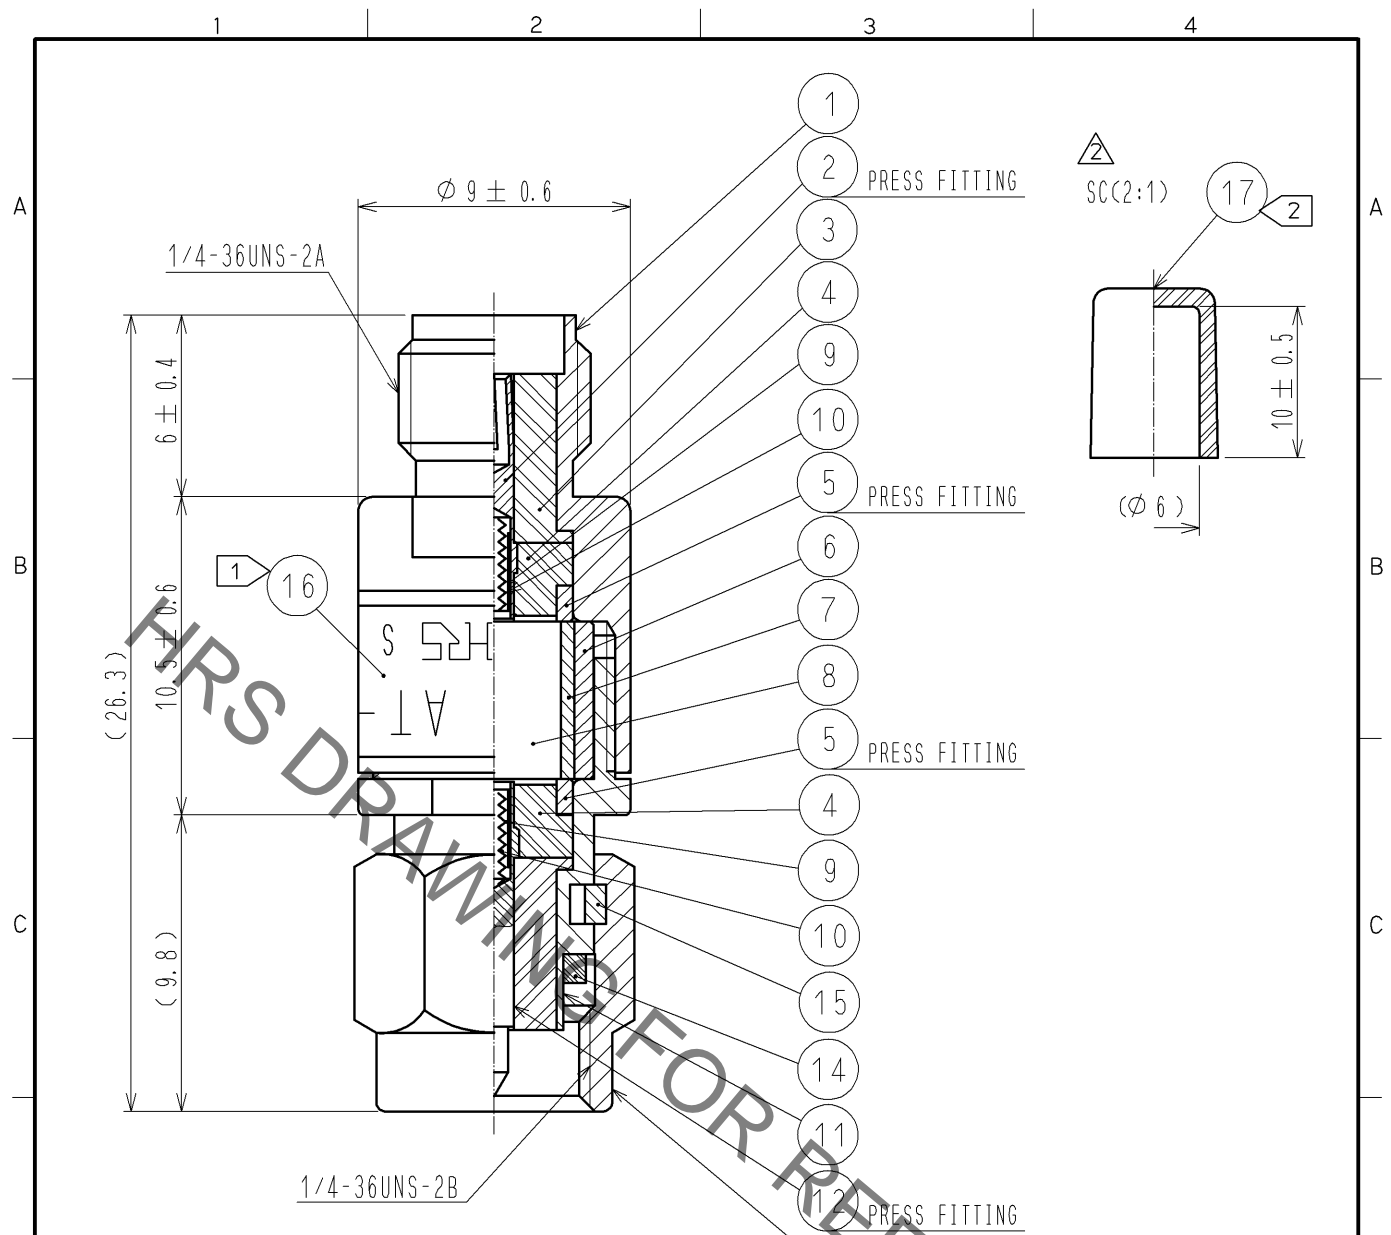

NOTE 1 INDICATION OF THE LABEL.  
 · AT - 102V  
 · 2dB  
 · HRS  
 · S. NO.

2 Ref no. 17 is delivered with being attached to ref no. 1.

9	BERYLLIUM COPPER	GOLD PLATING					
8	ALUMINA		17	STYRENIC-BASED ELASTOMERS	NATURAL		
7	BERYLLIUM COPPER	GOLD PLATING	16		LABEL		
6	BRASS	NICKEL PLATING	15	BERYLLIUM COPPER	NICKEL PLATING		
5	BRASS	NICKEL PLATING	14	SILICON RUBBER			
4	PTFE		13	STAINLESS STEEL	PASSIVATED		
3	PTFE		12	BERYLLIUM COPPER	GOLD PLATING		
2	BERYLLIUM COPPER	GOLD PLATING	11	STAINLESS STEEL	PASSIVATED		
1	STAINLESS STEEL	PASSIVATED	10	PIANO WIRE			
NO.	MATERIAL	FINISH .	REMARKS	NO.	MATERIAL	FINISH .	REMARKS

UNITS mm		SCALE	COUNT	DESCRIPTION OF REVISIONS	DESIGNED	CHECKED	DATE
		4 : 1	<span style="border: 1px solid black; padding: 2px;">2</span>	DIS-K-002989	TO. KATAYAMA	KY. SHIMIZU	13. 07. 03
<b>HRS</b> HIROSE ELECTRIC CO., LTD. APPROVED : MT. SHIBUTANI 11. 06. 23 CHECKED : KY. SHIMIZU 11. 06. 23 DESIGNED : TO. KATAYAMA 11. 06. 23 DRAWN : TO. KATAYAMA 11. 06. 23				DRAWING NO. EDC4-181114-00 PART NO. AT-102V CODE NO. CL354-0264-9-00			