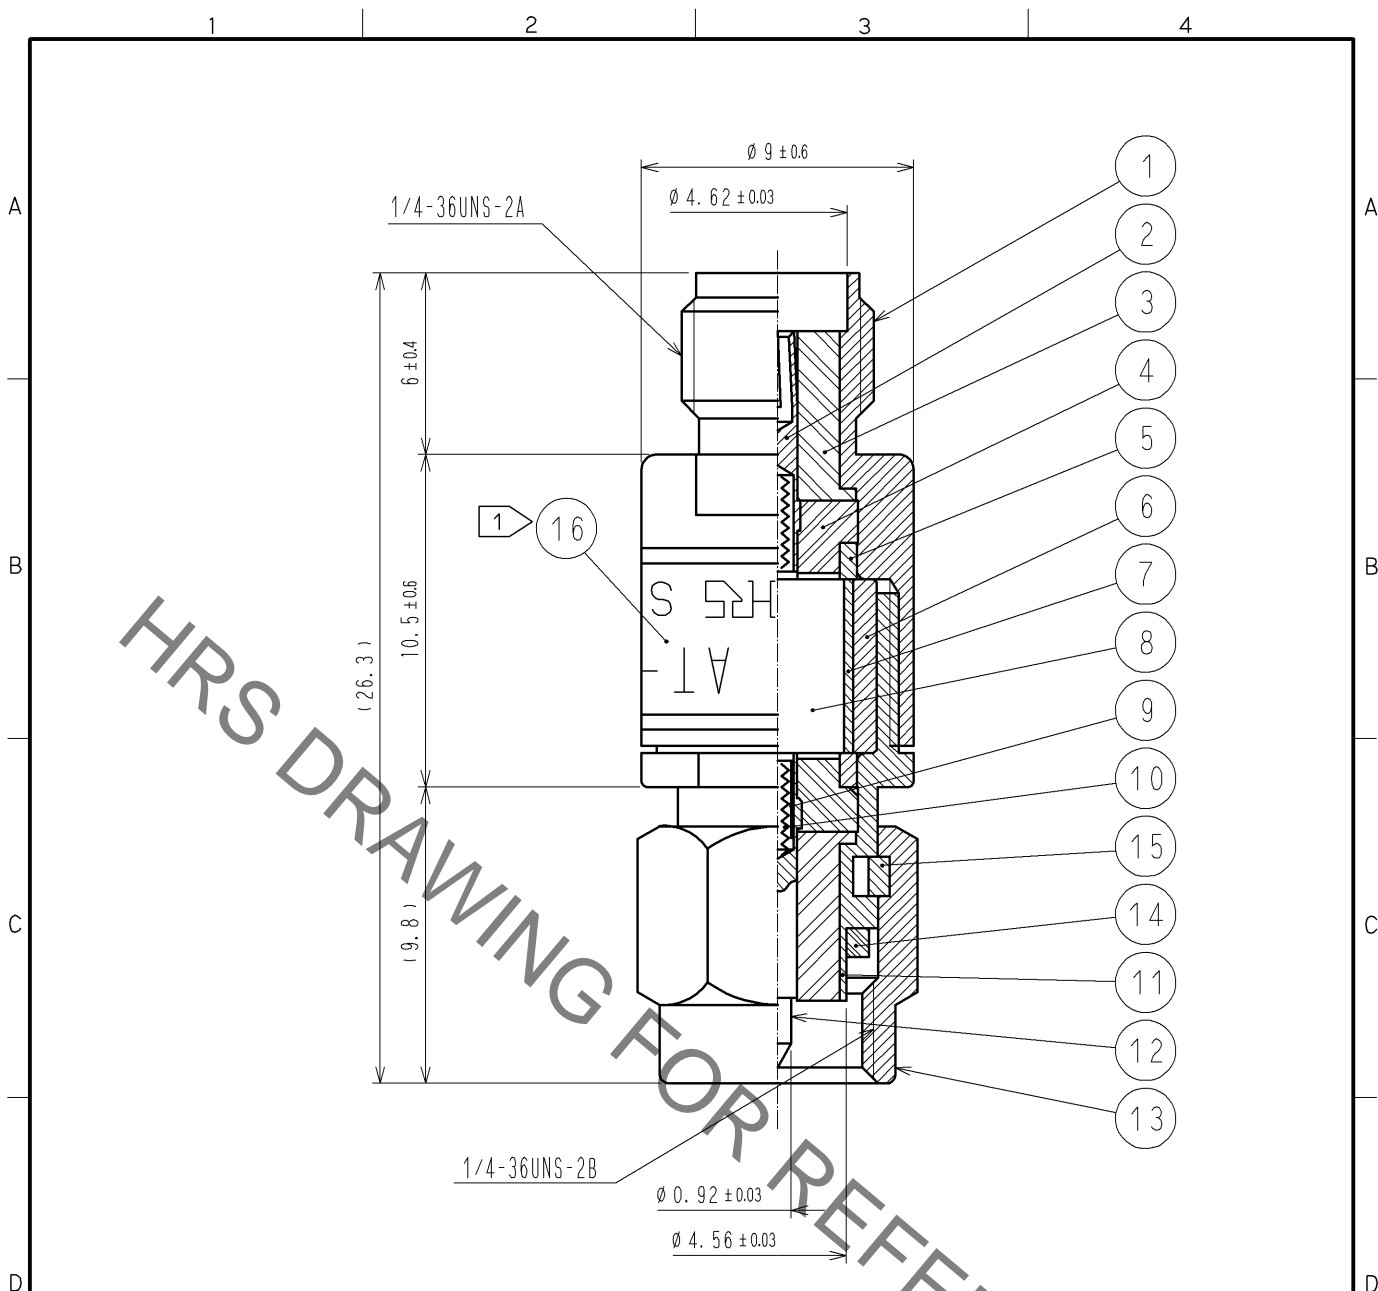

Jan.1.2022 Copyright 2022 HIROSE ELECTRIC CO., LTD. All Rights Reserved.
In case of consideration for using Automotive equipment / device which demand high reliability, kindly contact our sales window correspondents.

注 ① INDICATION OF THE LABEL.
・AT-103(40)
・3dB
・HRS
・S. NO.

8	ALUMINA		16		LABEL
7	BERYLLIUM COPPER	GOLD PLATING	15	BERYLLIUM COPPER	NICKEL PLATING
6	BRASS	NICKEL PLATING	14	SILICON RUBBER	
5	BRASS	NICKEL PLATING	13	STAINLESS STEEL	PASSIVATED
4	PTFE		12	BERYLLIUM COPPER	GOLD PLATING
3	PTFE		11	STAINLESS STEEL	PASSIVATED
2	BERYLLIUM COPPER	GOLD PLATING	10	PIANO WIRE	
1	STAINLESS STEEL	PASSIVATED	9	BERYLLIUM COPPER	GOLD PLATING
NO.	MATERIAL	FINISH . REMARKS	NO.	MATERIAL	FINISH . REMARKS

UNITS mm		SCALE 4 : 1	COUNT 	DESCRIPTION OF REVISIONS	DESIGNED	CHECKED	DATE
HIROSE ELECTRIC CO., LTD.		APPROVED : KY. SHIMIZU	09.07.27	DRAWING NO.	EDC4-030089-02		
		CHECKED : TK. SAWAGUCHI	09.07.27	PART NO.	AT-103(40)		
		DESIGNED : RI. SATO	09.07.25	CODE NO.	CL354-0017-0-40		
		DRAWN : RI. SATO	09.07.25		1/1