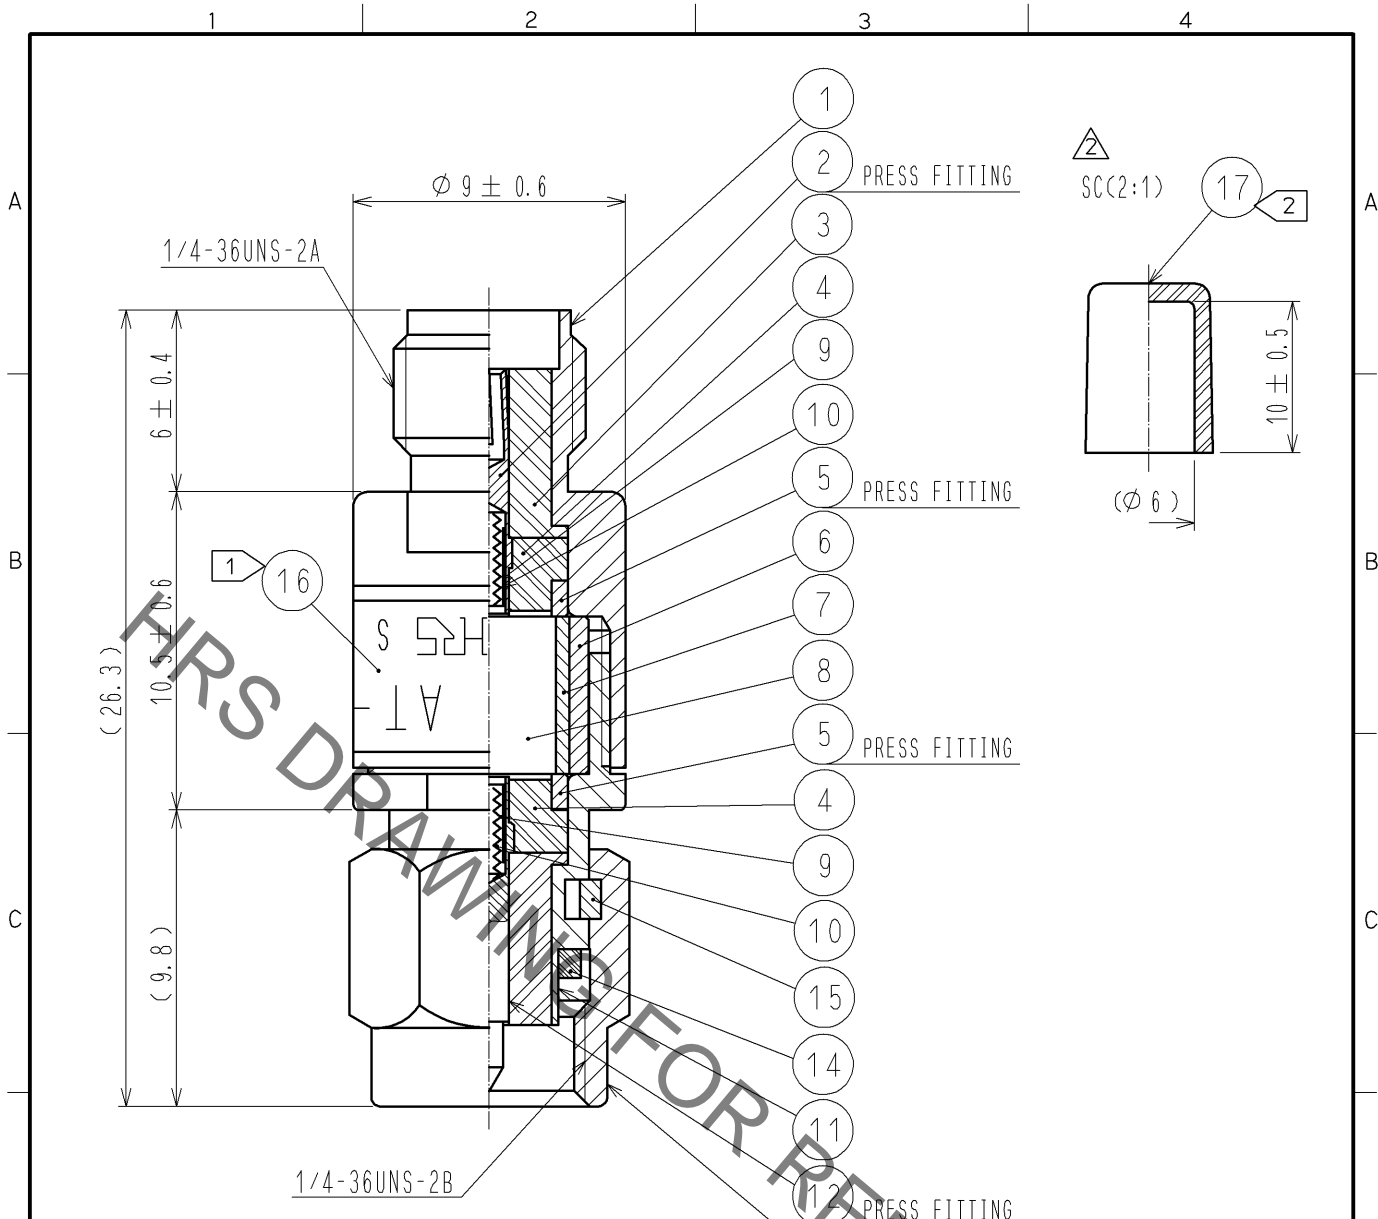

NOTE 1 INDICATION OF THE LABEL.
 · AT - 103V
 · 3dB
 · HRS
 · S. NO.

2 Ref no. 17 is delivered with being attached to ref no. 1.

9	BERYLLIUM COPPER	GOLD PLATING					
8	ALUMINA		17	STYRENIC-BASED ELASTOMERS	NATURAL		
7	BERYLLIUM COPPER	GOLD PLATING	16		LABEL		
6	BRASS	NICKEL PLATING	15	BERYLLIUM COPPER	NICKEL PLATING		
5	BRASS	NICKEL PLATING	14	SILICON RUBBER			
4	PTFE		13	STAINLESS STEEL	PASSIVATED		
3	PTFE		12	BERYLLIUM COPPER	GOLD PLATING		
2	BERYLLIUM COPPER	GOLD PLATING	11	STAINLESS STEEL	PASSIVATED		
1	STAINLESS STEEL	PASSIVATED	10	PIANO WIRE			
NO.	MATERIAL	FINISH .	REMARKS	NO.	MATERIAL	FINISH .	REMARKS

UNITS mm		SCALE	COUNT	DESCRIPTION OF REVISIONS	DESIGNED	CHECKED	DATE
		4 : 1	2	DIS-K-002989	TO. KATAYAMA	KY. SHIMIZU	13. 07. 03
HRS HIROSE ELECTRIC CO., LTD. APPROVED : MT. SHIBUTANI 11. 06. 27 CHECKED : KY. SHIMIZU 11. 06. 27 DESIGNED : TO. KATAYAMA 11. 06. 24 DRAWN : TO. KATAYAMA 11. 06. 24				DRAWING NO. EDC4-181115-00 PART NO. AT-103V CODE NO. CL354-0265-1-00			