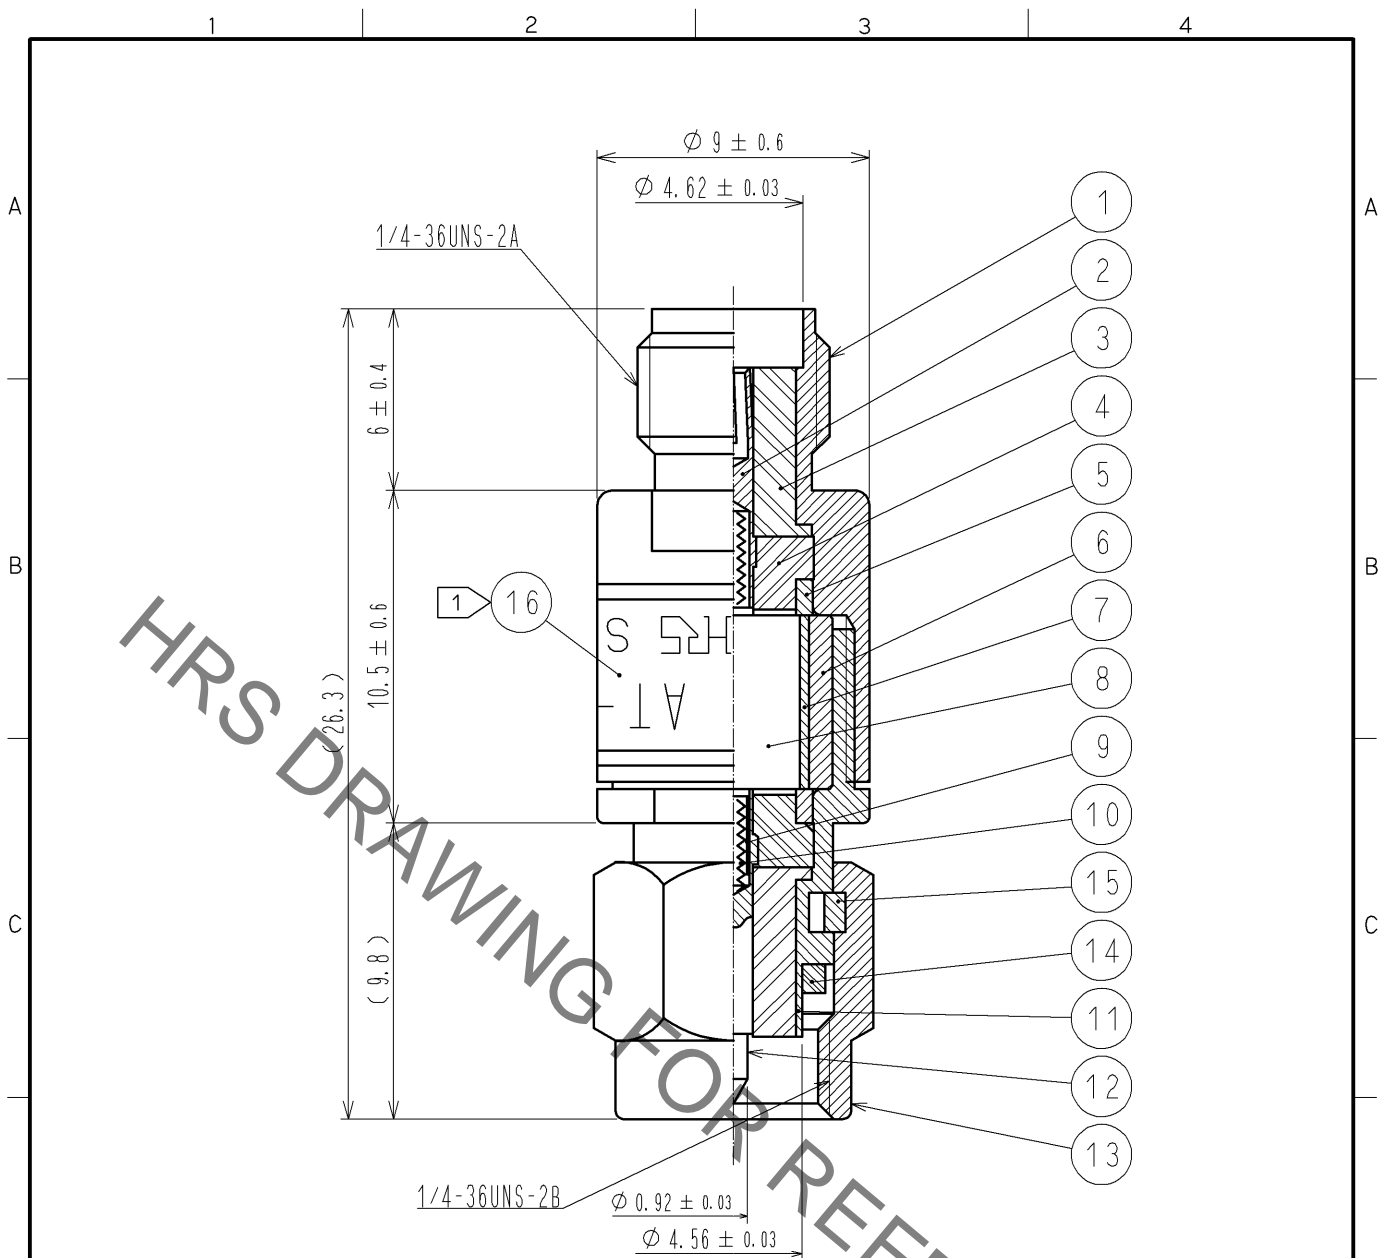

NOTE 1 INDICATION OF THE LABEL.  
 • AT-104(40)  
 • 4 dB  
 • HRS  
 • S. NO.

8	ALUMINA		16		LABEL		
7	BERYLLIUM COPPER	GOLD PLATING	15	BERYLLIUM COPPER	NICKEL PLATING		
6	BRASS	NICKEL PLATING	14	SILICON RUBBER			
5	BRASS	NICKEL PLATING	13	STAINLESS STEEL	PASSIVATE		
4	PTFE		12	BERYLLIUM COPPER	GOLD PLATING		
3	PTFE		11	STAINLESS STEEL	PASSIVATE		
2	BERYLLIUM COPPER	GOLD PLATING	10	PIANO WIRE			
1	STAINLESS STEEL	PASSIVATE	9	BERYLLIUM COPPER	GOLD PLATING		
NO.	MATERIAL	FINISH .	REMARKS	NO.	MATERIAL	FINISH .	REMARKS

UNITS mm		SCALE 4 : 1	COUNT 	DESCRIPTION OF REVISIONS	DESIGNED	CHECKED	DATE
HIROSE ELECTRIC CO., LTD.		APPROVED : KY. SHIMIZU	10.12.21	DRAWING NO.	EDC4-030090-01		
		CHECKED : TY. OZAKI	10.12.21	PART NO.	AT-104(40)		
		DESIGNED : RI. SATO	10.12.21	CODE NO.	CL354-0018-2-40		
		DRAWN : RI. SATO	10.12.21		1/1		