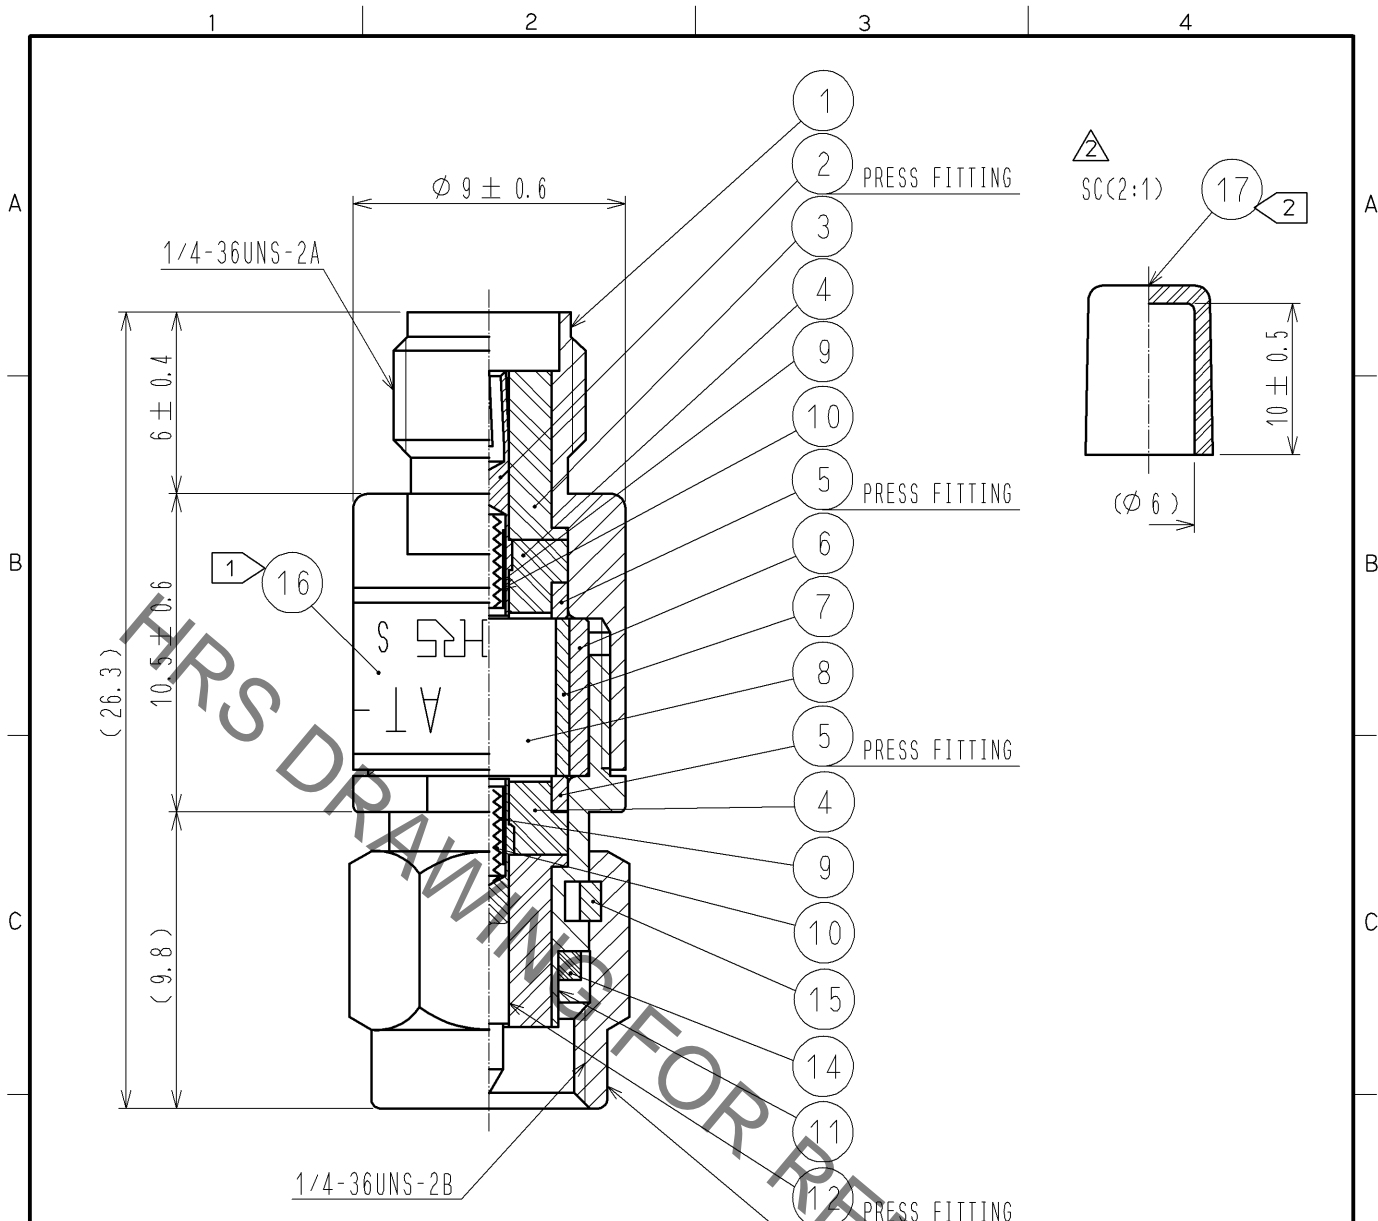

NOTE 1 INDICATION OF THE LABEL.  
 · AT - 104V  
 · 4dB  
 · HRS  
 · S. NO.

2 Ref no. 17 is delivered with being attached to ref no. 1.

9	BERYLLIUM COPPER	GOLD PLATING					
8	ALUMINA		17	STYRENIC-BASED ELASTOMERS	NATURAL		
7	BERYLLIUM COPPER	GOLD PLATING	16		LABEL		
6	BRASS	NICKEL PLATING	15	BERYLLIUM COPPER	NICKEL PLATING		
5	BRASS	NICKEL PLATING	14	SILICON RUBBER			
4	PTFE		13	STAINLESS STEEL	PASSIVATED		
3	PTFE		12	BERYLLIUM COPPER	GOLD PLATING		
2	BERYLLIUM COPPER	GOLD PLATING	11	STAINLESS STEEL	PASSIVATED		
1	STAINLESS STEEL	PASSIVATED	10	PIANO WIRE			
NO.	MATERIAL	FINISH	REMARKS	NO.	MATERIAL	FINISH	REMARKS

UNITS mm	SCALE	COUNT	DESCRIPTION OF REVISIONS	DESIGNED	CHECKED	DATE
	4 : 1	<span style="border: 1px solid black; padding: 2px;">2</span>	DIS-K-002989	TO. KATAYAMA	KY. SHIMIZU	13. 07. 03
<b>HRS</b> HIROSE ELECTRIC CO., LTD. APPROVED : MT. SHIBUTANI 11. 07. 06 CHECKED : KY. SHIMIZU 11. 07. 04 DESIGNED : TO. KATAYAMA 11. 07. 04 DRAWN : TO. KATAYAMA 11. 07. 04			DRAWING NO. EDC4-181116-00 PART NO. AT-104V CODE NO. CL354-0266-4-00			