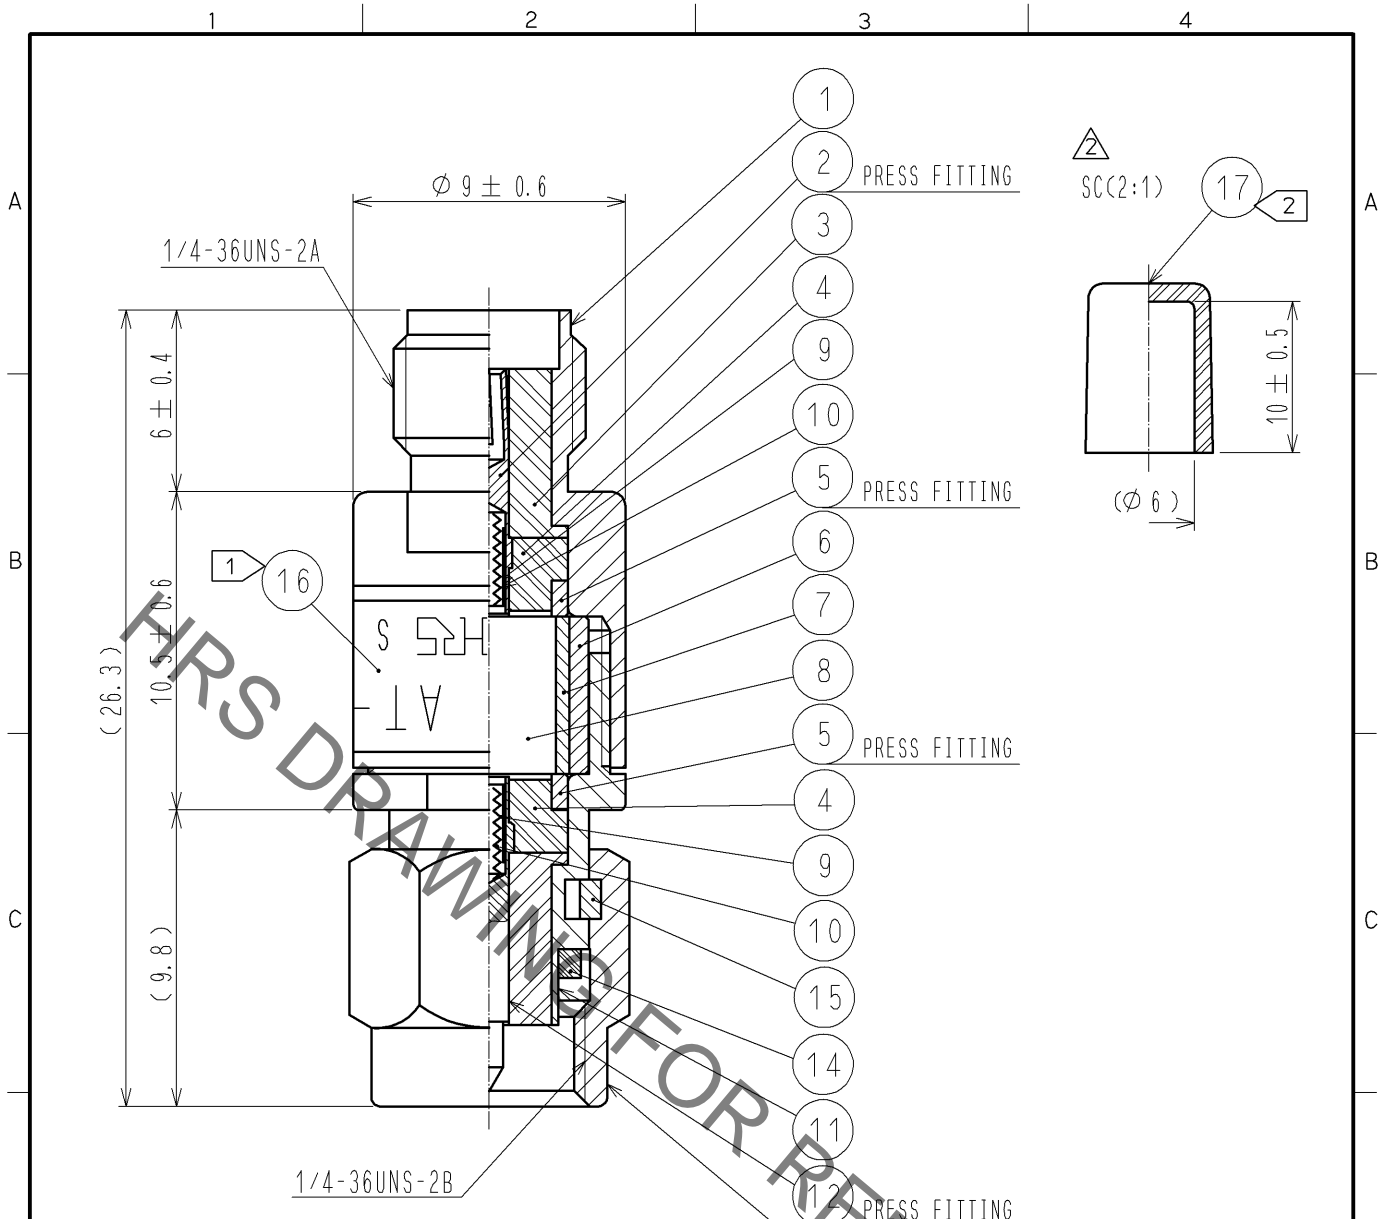

NOTE 1 INDICATION OF THE LABEL.
 · AT - 105V
 · 5dB
 · HRS
 · S. NO.

2 Ref no. 17 is delivered with being attached to ref no. 1.

9	BERYLLIUM COPPER	GOLD PLATING					
8	ALUMINA		17	STYRENIC-BASED ELASTOMERS	NATURAL		
7	BERYLLIUM COPPER	GOLD PLATING	16		LABEL		
6	BRASS	NICKEL PLATING	15	BERYLLIUM COPPER	NICKEL PLATING		
5	BRASS	NICKEL PLATING	14	SILICON RUBBER			
4	PTFE		13	STAINLESS STEEL	PASSIVATED		
3	PTFE		12	BERYLLIUM COPPER	GOLD PLATING		
2	BERYLLIUM COPPER	GOLD PLATING	11	STAINLESS STEEL	PASSIVATED		
1	STAINLESS STEEL	PASSIVATED	10	PIANO WIRE			
NO.	MATERIAL	FINISH .	REMARKS	NO.	MATERIAL	FINISH .	REMARKS

UNITS mm		SCALE	COUNT	DESCRIPTION OF REVISIONS	DESIGNED	CHECKED	DATE
		4 : 1	2	DIS-K-002989	TO. KATAYAMA	KY. SHIMIZU	13. 07. 03
HRS HIROSE ELECTRIC CO., LTD. APPROVED : MT. SHIBUTANI 11. 07. 06 CHECKED : KY. SHIMIZU 11. 07. 06 DESIGNED : TO. KATAYAMA 11. 07. 06 DRAWN : TO. KATAYAMA 11. 07. 06				DRAWING NO. EDC4-181117-00 PART NO. AT-105V CODE NO. CL354-0267-7-00			