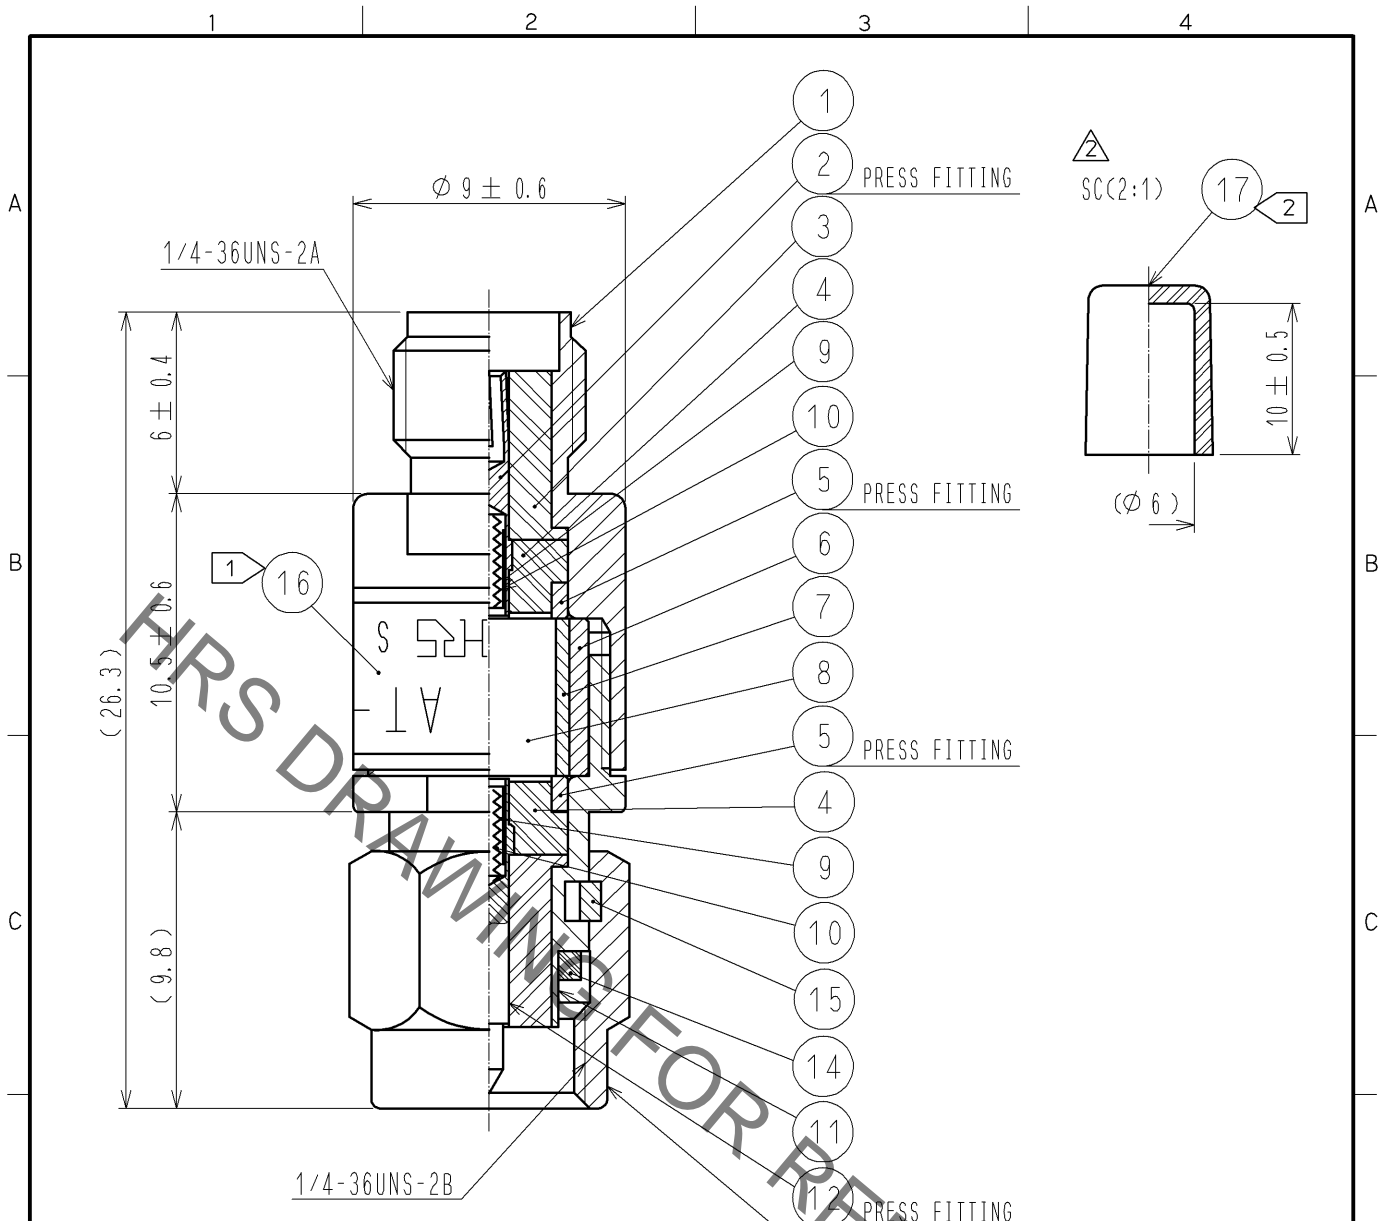

NOTE 1 INDICATION OF THE LABEL.
 · AT - 106V
 · 6dB
 · HRS
 · S. NO.

2 Ref no. 17 is delivered with being attached to ref no. 1.

9	BERYLLIUM COPPER	GOLD PLATING					
8	ALUMINA		17	STYRENIC-BASED ELASTOMERS	NATURAL		
7	BERYLLIUM COPPER	GOLD PLATING	16		LABEL		
6	BRASS	NICKEL PLATING	15	BERYLLIUM COPPER	NICKEL PLATING		
5	BRASS	NICKEL PLATING	14	SILICON RUBBER			
4	PTFE		13	STAINLESS STEEL	PASSIVATED		
3	PTFE		12	BERYLLIUM COPPER	GOLD PLATING		
2	BERYLLIUM COPPER	GOLD PLATING	11	STAINLESS STEEL	PASSIVATED		
1	STAINLESS STEEL	PASSIVATED	10	PIANO WIRE			
NO.	MATERIAL	FINISH .	REMARKS	NO.	MATERIAL	FINISH .	REMARKS

UNITS mm		SCALE	COUNT	DESCRIPTION OF REVISIONS	DESIGNED	CHECKED	DATE
		4 : 1	2	DIS-K-002989	TO. KATAYAMA	KY. SHIMIZU	13. 07. 03
HRS HIROSE ELECTRIC CO., LTD. APPROVED : MT. SHIBUTANI 11. 07. 12 CHECKED : KY. SHIMIZU 11. 07. 12 DESIGNED : TO. KATAYAMA 11. 07. 12 DRAWN : TO. KATAYAMA 11. 07. 12				DRAWING NO. EDC4-181118-00 PART NO. AT-106V CODE NO. CL354-0268-0-00			