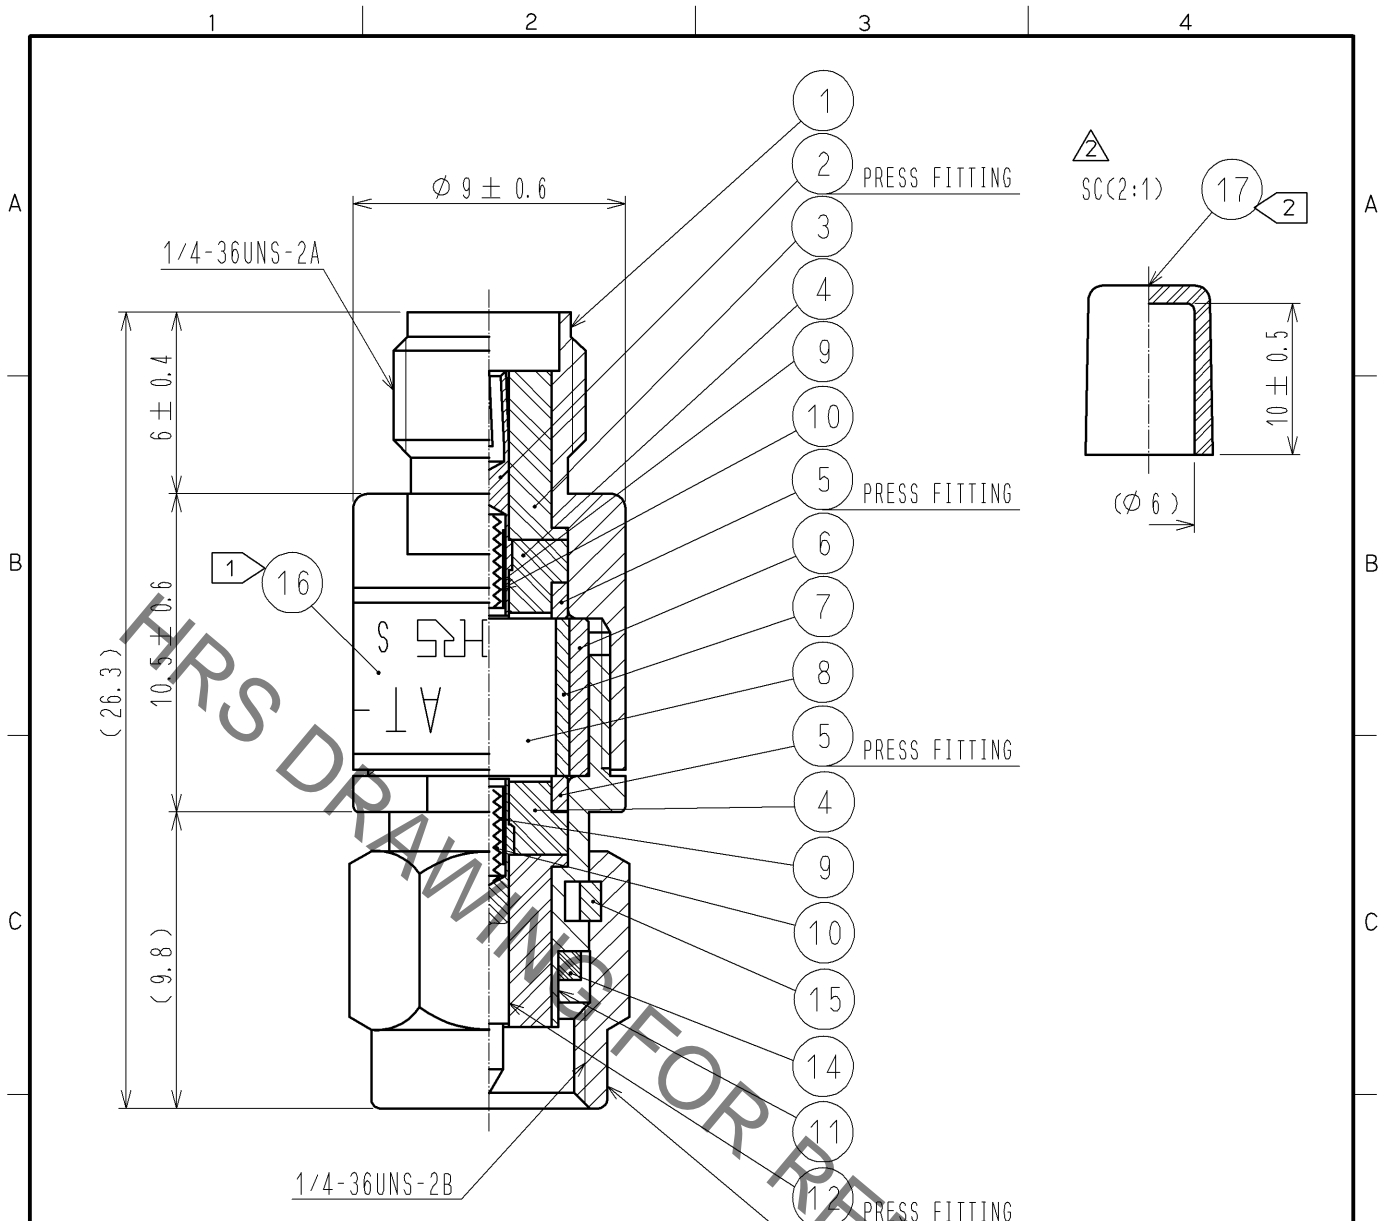

NOTE 1 INDICATION OF THE LABEL.
 · AT - 107V
 · 7dB
 · HRS
 · S. NO.

2 Ref no. 17 is delivered with being attached to ref no. 1.

9	BERYLLIUM COPPER	GOLD PLATING					
8	ALUMINA		17	STYRENIC-BASED ELASTOMERS	NATURAL		
7	BERYLLIUM COPPER	GOLD PLATING	16		LABEL		
6	BRASS	NICKEL PLATING	15	BERYLLIUM COPPER	NICKEL PLATING		
5	BRASS	NICKEL PLATING	14	SILICON RUBBER			
4	PTFE		13	STAINLESS STEEL	PASSIVATED		
3	PTFE		12	BERYLLIUM COPPER	GOLD PLATING		
2	BERYLLIUM COPPER	GOLD PLATING	11	STAINLESS STEEL	PASSIVATED		
1	STAINLESS STEEL	PASSIVATED	10	PIANO WIRE			
NO.	MATERIAL	FINISH .	REMARKS	NO.	MATERIAL	FINISH .	REMARKS

UNITS mm		SCALE	COUNT	DESCRIPTION OF REVISIONS	DESIGNED	CHECKED	DATE
		4 : 1	2	DIS-K-002989	TO. KATAYAMA	KY. SHIMIZU	13. 07. 03
HRS HIROSE ELECTRIC CO., LTD. APPROVED : MT. SHIBUTANI 11. 07. 15 CHECKED : KY. SHIMIZU 11. 07. 15 DESIGNED : TO. KATAYAMA 11. 07. 14 DRAWN : TO. KATAYAMA 11. 07. 14				DRAWING NO. EDC4-181119-00 PART NO. AT-107V CODE NO. CL354-0269-2-00			