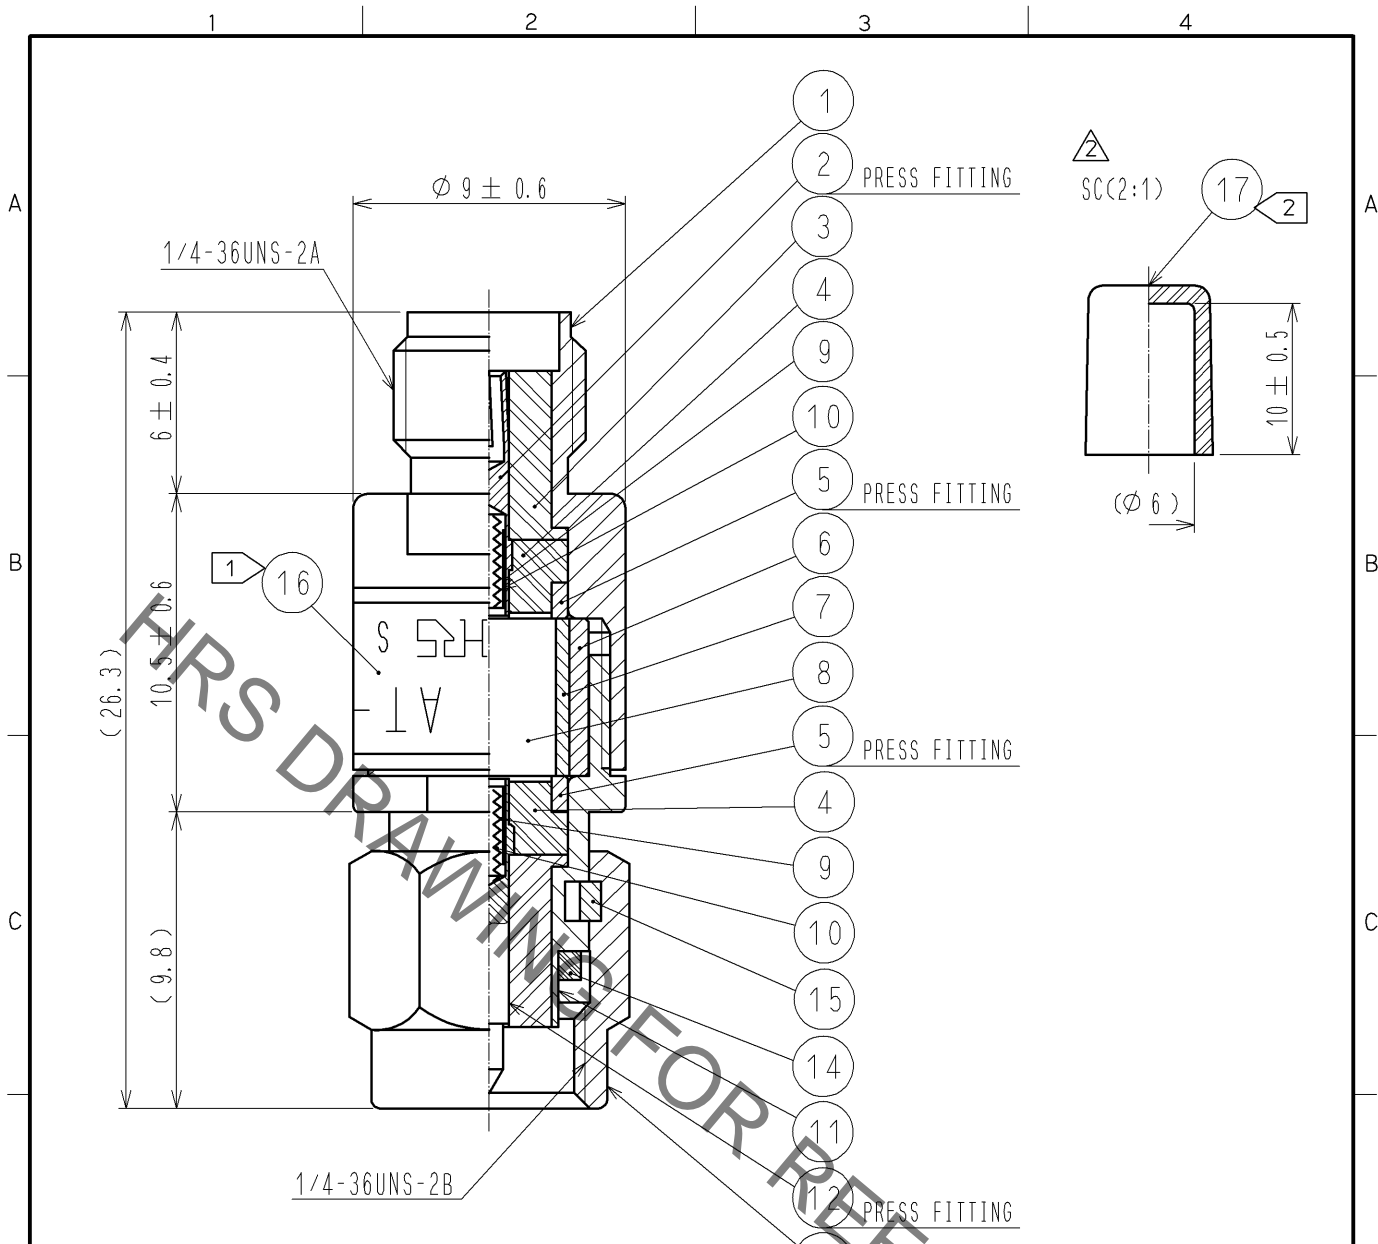

NOTE 1 INDICATION OF THE LABEL.  
 · AT - 108V  
 · 8dB  
 · HRS  
 · S. NO.

2 Ref no. 17 is delivered with being attached to ref no. 1.

9	BERYLLIUM COPPER	GOLD PLATING					
8	ALUMINA		17	STYRENIC-BASED ELASTOMERS	NATURAL		
7	BERYLLIUM COPPER	GOLD PLATING	16		LABEL		
6	BRASS	NICKEL PLATING	15	BERYLLIUM COPPER	NICKEL PLATING		
5	BRASS	NICKEL PLATING	14	SILICON RUBBER			
4	PTFE		13	STAINLESS STEEL	PASSIVATED		
3	PTFE		12	BERYLLIUM COPPER	GOLD PLATING		
2	BERYLLIUM COPPER	GOLD PLATING	11	STAINLESS STEEL	PASSIVATED		
1	STAINLESS STEEL	PASSIVATED	10	PIANO WIRE			
NO.	MATERIAL	FINISH .	REMARKS	NO.	MATERIAL	FINISH .	REMARKS

UNITS mm		SCALE 4 : 1	COUNT <span style="border: 1px solid black; padding: 2px;">2</span>	DESCRIPTION OF REVISIONS DIS-K-002989	DESIGNED TO. KATAYAMA	CHECKED KY. SHIMIZU	DATE 13. 07. 03
<b>HRS</b> HIROSE ELECTRIC CO., LTD. APPROVED : MT. SHIBUTANI 11. 07. 19 CHECKED : KY. SHIMIZU 11. 07. 15 DESIGNED : TO. KATAYAMA 11. 07. 15 DRAWN : TO. KATAYAMA 11. 07. 15				DRAWING NO. EDC4-181120-00 PART NO. AT-108V CODE NO. CL354-0270-1-00			