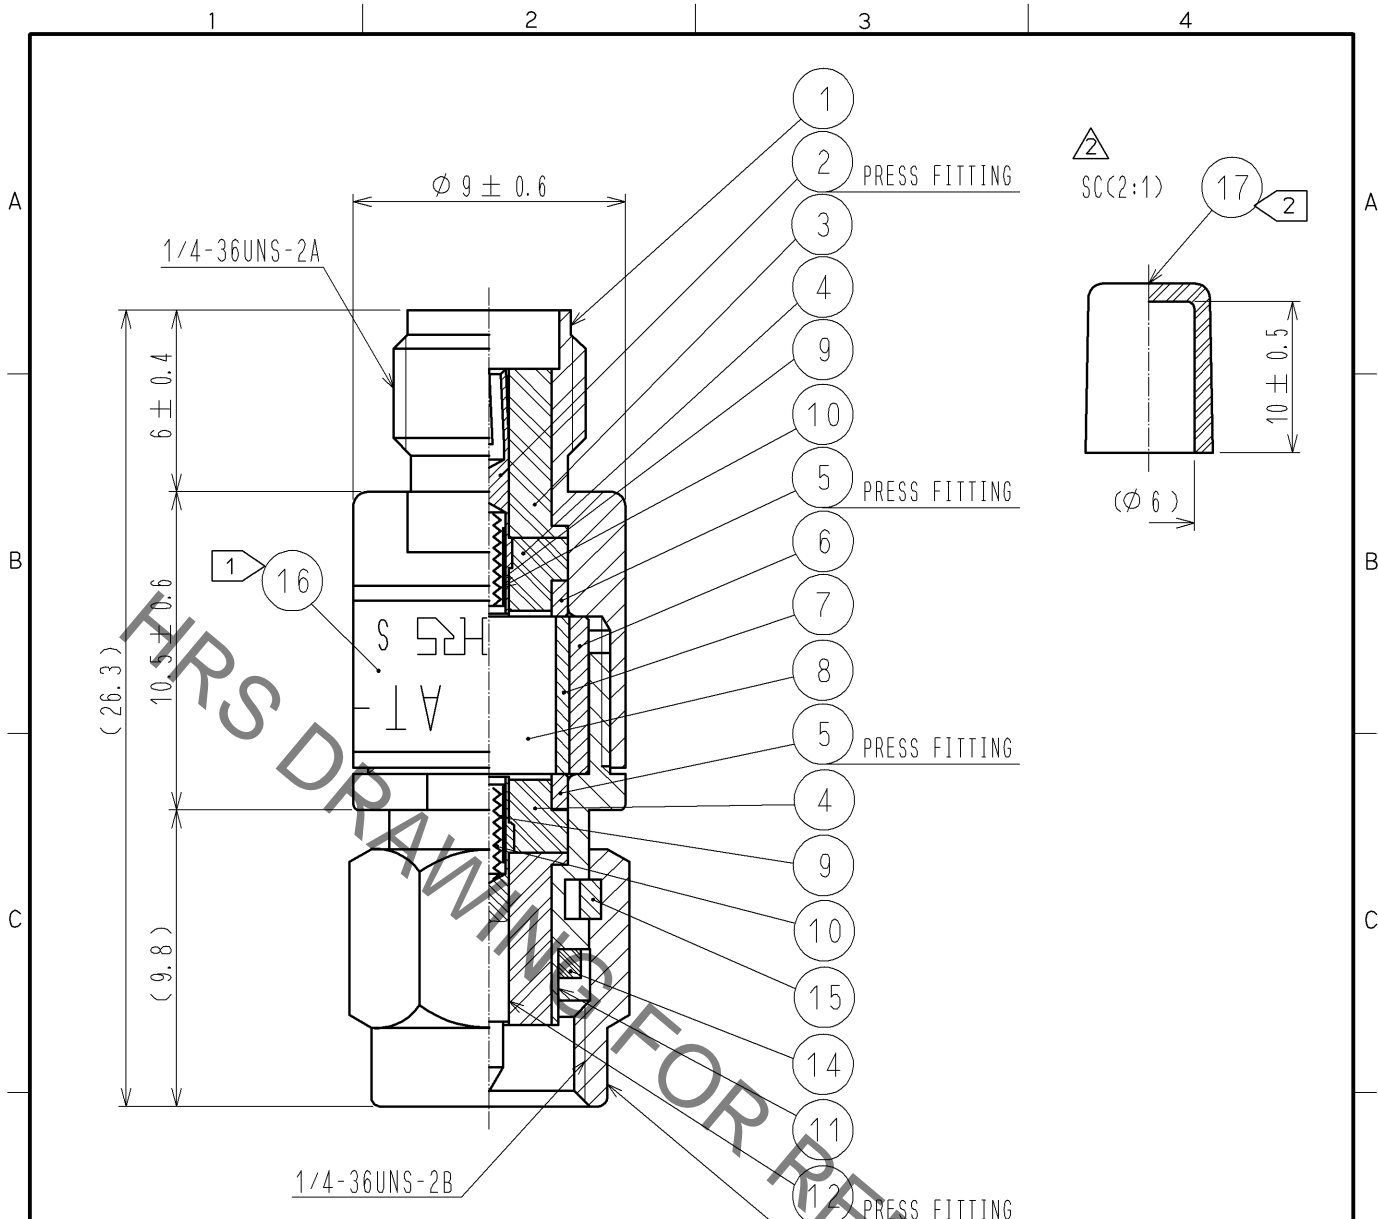

NOTE 1 INDICATION OF THE LABEL.
 · AT - 109V
 · 9dB
 · HRS
 · S. NO.

2 Ref no. 17 is delivered with being attached to ref no. 1.

9	BERYLLIUM COPPER	GOLD PLATING					
8	ALUMINA		17	STYRENIC-BASED ELASTOMERS	NATURAL		
7	BERYLLIUM COPPER	GOLD PLATING	16		LABEL		
6	BRASS	NICKEL PLATING	15	BERYLLIUM COPPER	NICKEL PLATING		
5	BRASS	NICKEL PLATING	14	SILICON RUBBER			
4	PTFE		13	STAINLESS STEEL	PASSIVATED		
3	PTFE		12	BERYLLIUM COPPER	GOLD PLATING		
2	BERYLLIUM COPPER	GOLD PLATING	11	STAINLESS STEEL	PASSIVATED		
1	STAINLESS STEEL	PASSIVATED	10	PIANO WIRE			
NO.	MATERIAL	FINISH .	REMARKS	NO.	MATERIAL	FINISH .	REMARKS

UNITS mm		SCALE 4 : 1	COUNT 2	DESCRIPTION OF REVISIONS DIS-K-002989	DESIGNED TO. KATAYAMA	CHECKED KY. SHIMIZU	DATE 13. 07. 03
HRS HIROSE ELECTRIC CO., LTD. APPROVED : MT. SHIBUTANI 11. 07. 20 CHECKED : KY. SHIMIZU 11. 07. 20 DESIGNED : TO. KATAYAMA 11. 07. 20 DRAWN : TO. KATAYAMA 11. 07. 20				DRAWING NO. EDC4-181121-00 PART NO. AT-109V CODE NO. CL354-0271-4-00			