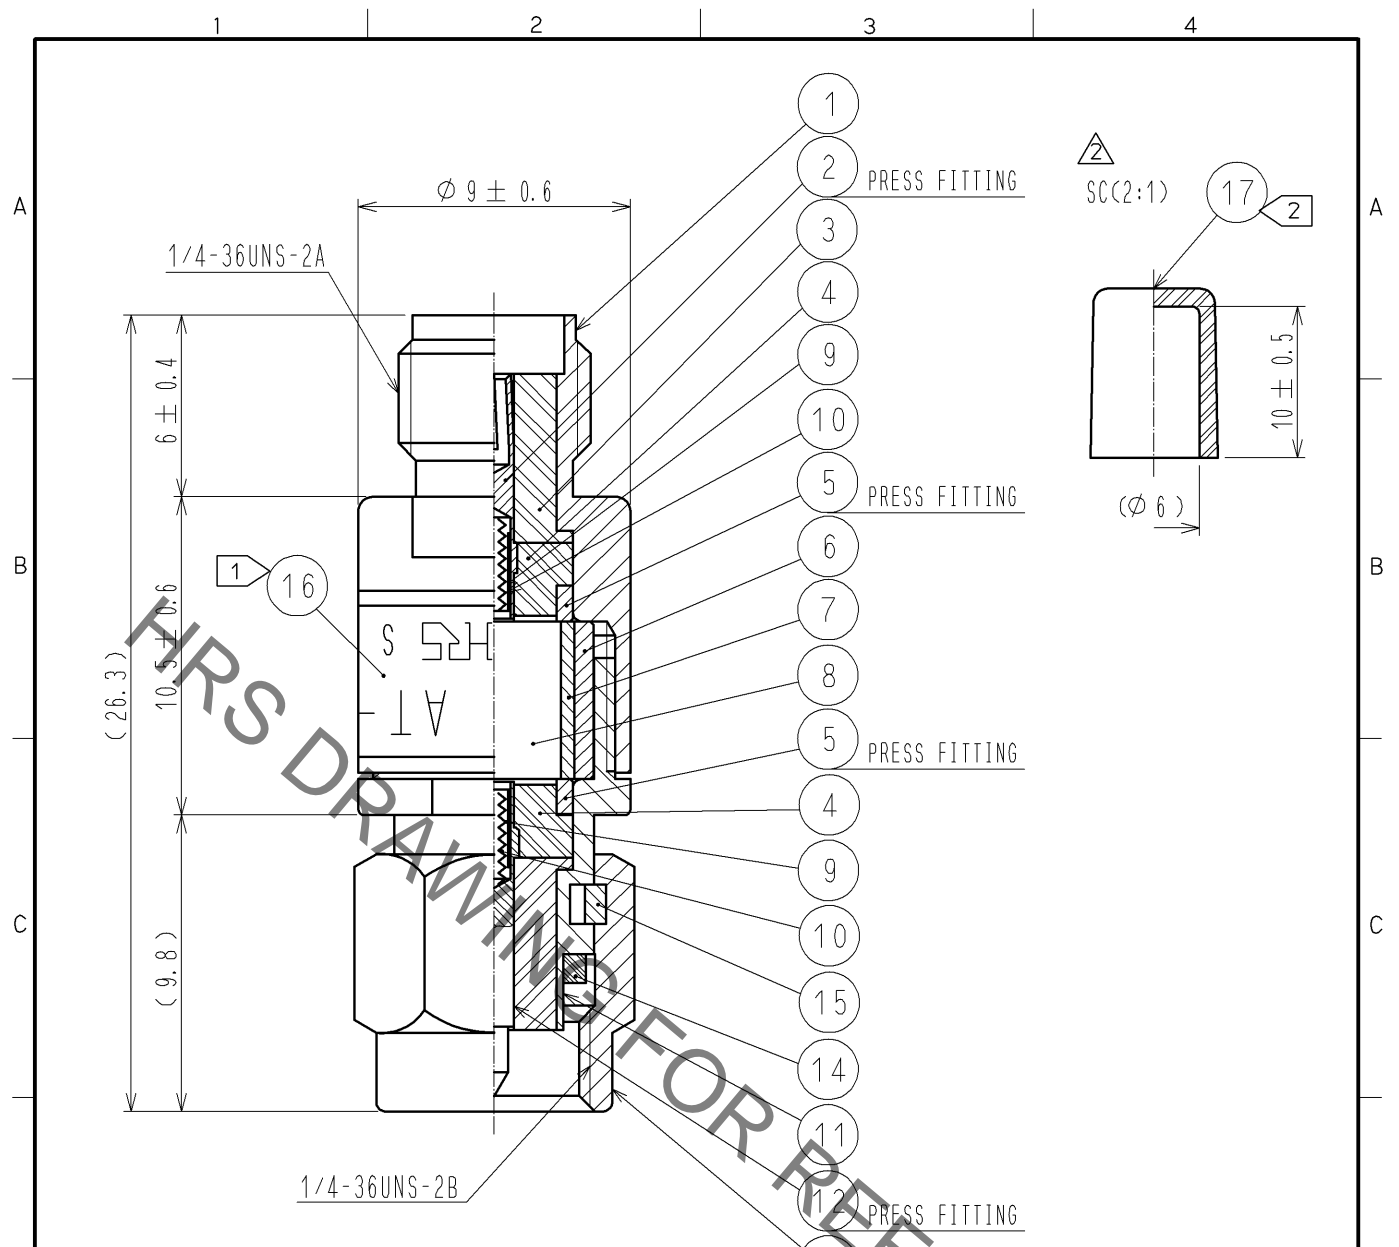

NOTE 1 INDICATION OF THE LABEL.
 · AT-111V
 · 11dB
 · HRS
 · S. NO.

2 Ref no. 17 is delivered with being attached to ref no. 1.

9	BERYLLIUM COPPER	GOLD PLATING					
8	ALUMINA		17	STYRENIC-BASED ELASTOMERS	NATURAL		
7	BERYLLIUM COPPER	GOLD PLATING	16		LABEL		
6	BRASS	NICKEL PLATING	15	BERYLLIUM COPPER	NICKEL PLATING		
5	BRASS	NICKEL PLATING	14	SILICON RUBBER			
4	PTFE		13	STAINLESS STEEL	PASSIVATED		
3	PTFE		12	BERYLLIUM COPPER	GOLD PLATING		
2	BERYLLIUM COPPER	GOLD PLATING	11	STAINLESS STEEL	PASSIVATED		
1	STAINLESS STEEL	PASSIVATED	10	PIANO WIRE			
NO.	MATERIAL	FINISH .	REMARKS	NO.	MATERIAL	FINISH .	REMARKS

UNITS mm		SCALE 4 : 1	COUNT 2	DESCRIPTION OF REVISIONS DIS-K-002989	DESIGNED TO. KATAYAMA	CHECKED KY. SHIMIZU	DATE 13. 07. 03
HRS HIROSE ELECTRIC CO., LTD. APPROVED : MT. SHIBUTANI 11. 10. 13 CHECKED : KY. SHIMIZU 11. 10. 13 DESIGNED : TK. SAWAGUCHI 11. 10. 07 DRAWN : TK. SAWAGUCHI 11. 10. 07				DRAWING NO. EDC4-177816-00 PART NO. AT-111V CODE NO. CL354-0280-5-00			