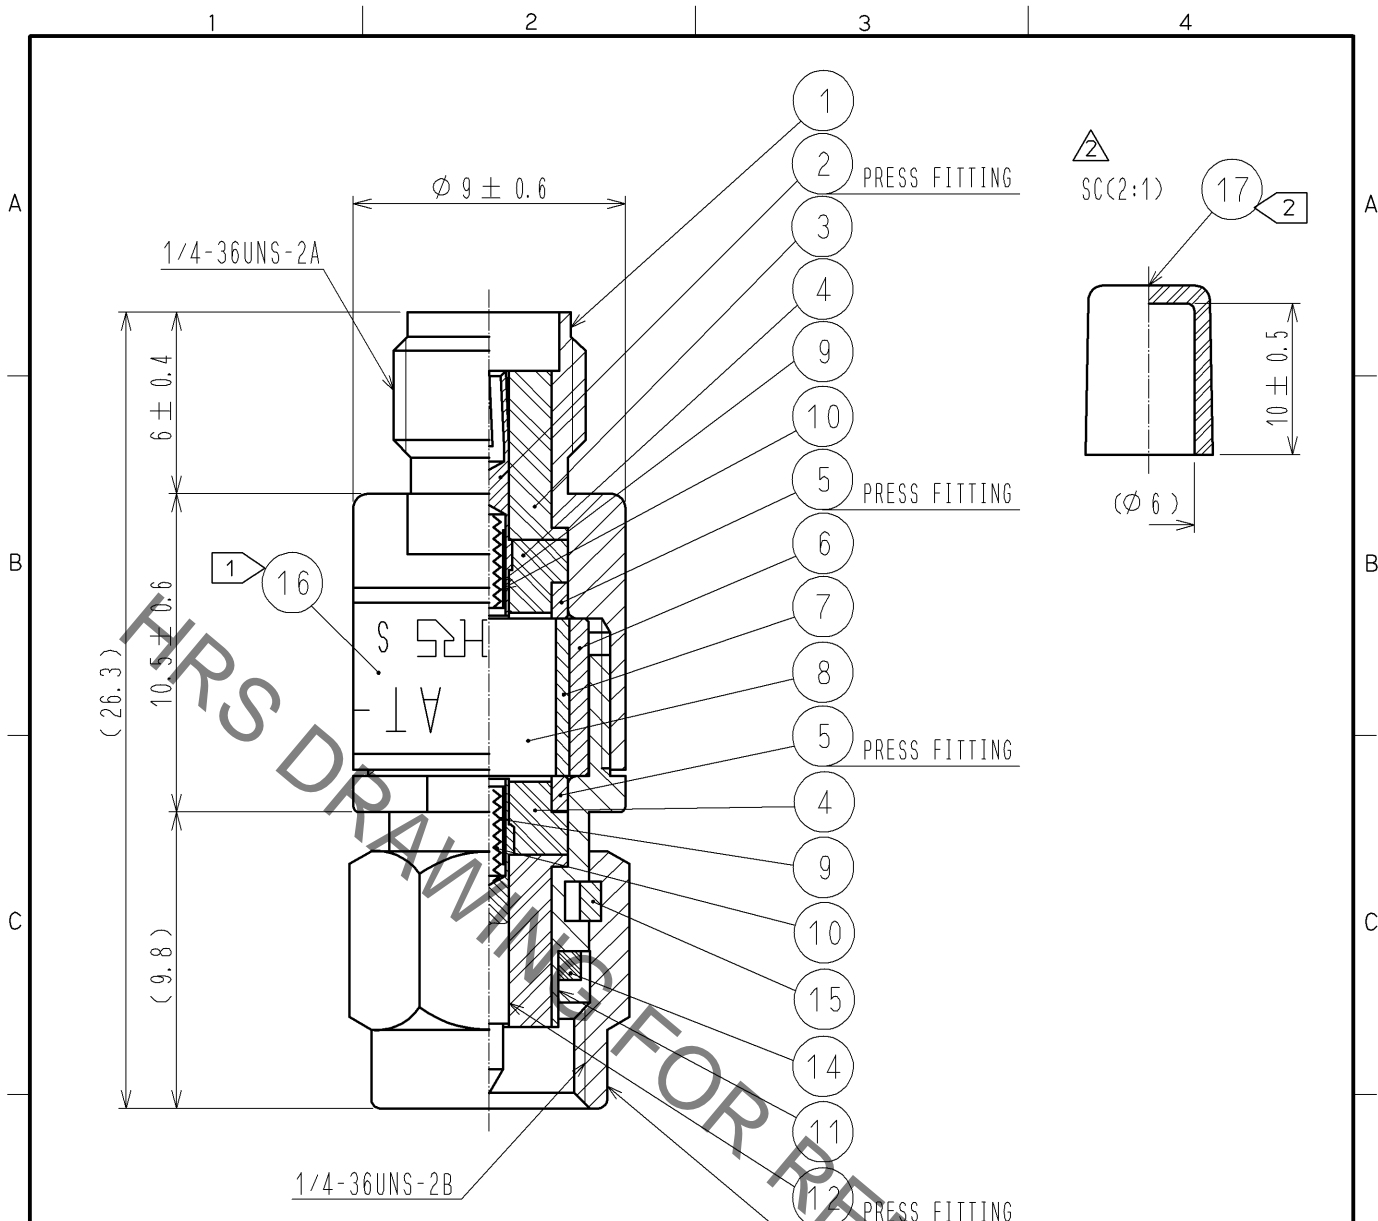

NOTE 1 INDICATION OF THE LABEL.
 · AT - 112V
 · 12dB
 · HRS
 · S. NO.

2 Ref no. 17 is delivered with being attached to ref no. 1.

9	BERYLLIUM COPPER	GOLD PLATING					
8	ALUMINA		17	STYRENIC-BASED ELASTOMERS	NATURAL		
7	BERYLLIUM COPPER	GOLD PLATING	16		LABEL		
6	BRASS	NICKEL PLATING	15	BERYLLIUM COPPER	NICKEL PLATING		
5	BRASS	NICKEL PLATING	14	SILICON RUBBER			
4	PTFE		13	STAINLESS STEEL	PASSIVATED		
3	PTFE		12	BERYLLIUM COPPER	GOLD PLATING		
2	BERYLLIUM COPPER	GOLD PLATING	11	STAINLESS STEEL	PASSIVATED		
1	STAINLESS STEEL	PASSIVATED	10	PIANO WIRE			
NO.	MATERIAL	FINISH .	REMARKS	NO.	MATERIAL	FINISH .	REMARKS

UNITS mm		SCALE 4 : 1	COUNT 2	DESCRIPTION OF REVISIONS DIS-K-002989	DESIGNED TO. KATAYAMA	CHECKED KY. SHIMIZU	DATE 13. 07. 03
HRS HIROSE ELECTRIC CO., LTD. APPROVED : MT. SHIBUTANI 11. 07. 25 CHECKED : KY. SHIMIZU 11. 07. 23 DESIGNED : TO. KATAYAMA 11. 07. 23 DRAWN : TO. KATAYAMA 11. 07. 23				DRAWING NO. EDC4-181123-00 PART NO. AT-112V CODE NO. CL354-0273-0-00			