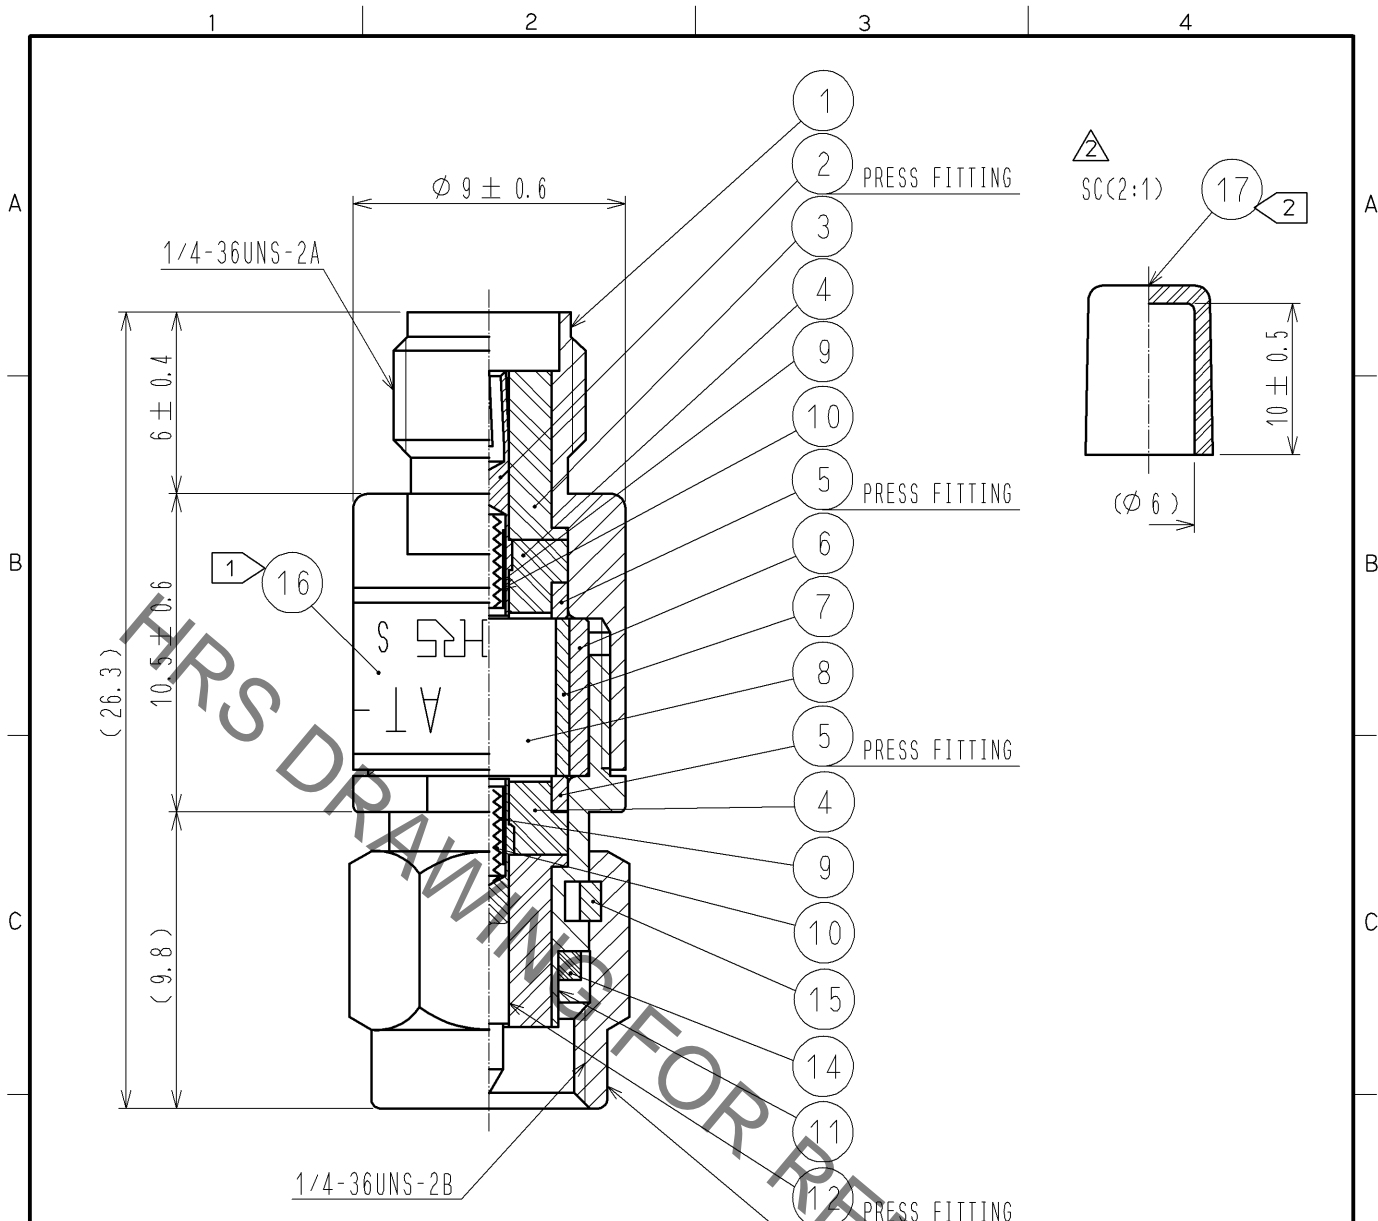

NOTE 1 INDICATION OF THE LABEL.
 · AT-113V
 · 13dB
 · HRS
 · S. NO.

2 Ref no. 17 is delivered with being attached to ref no. 1.

9	BERYLLIUM COPPER	GOLD PLATING					
8	ALUMINA		17	STYRENIC-BASED ELASTOMERS	NATURAL		
7	BERYLLIUM COPPER	GOLD PLATING	16		LABEL		
6	BRASS	NICKEL PLATING	15	BERYLLIUM COPPER	NICKEL PLATING		
5	BRASS	NICKEL PLATING	14	SILICON RUBBER			
4	PTFE		13	STAINLESS STEEL	PASSIVATED		
3	PTFE		12	BERYLLIUM COPPER	GOLD PLATING		
2	BERYLLIUM COPPER	GOLD PLATING	11	STAINLESS STEEL	PASSIVATED		
1	STAINLESS STEEL	PASSIVATED	10	PIANO WIRE			
NO.	MATERIAL	FINISH .	REMARKS	NO.	MATERIAL	FINISH .	REMARKS

UNITS mm		SCALE 4 : 1	COUNT 2	DESCRIPTION OF REVISIONS DIS-K-002989	DESIGNED TO. KATAYAMA	CHECKED KY. SHIMIZU	DATE 13. 07. 03
HRS HIROSE ELECTRIC CO., LTD. APPROVED : MT. SHIBUTANI 11. 08. 04 CHECKED : KY. SHIMIZU 11. 08. 04 DESIGNED : TO. KATAYAMA 11. 08. 03 DRAWN : TO. KATAYAMA 11. 08. 03				DRAWING NO. EDC4-181138-00 PART NO. AT-113V CODE NO. CL354-0275-5-00			