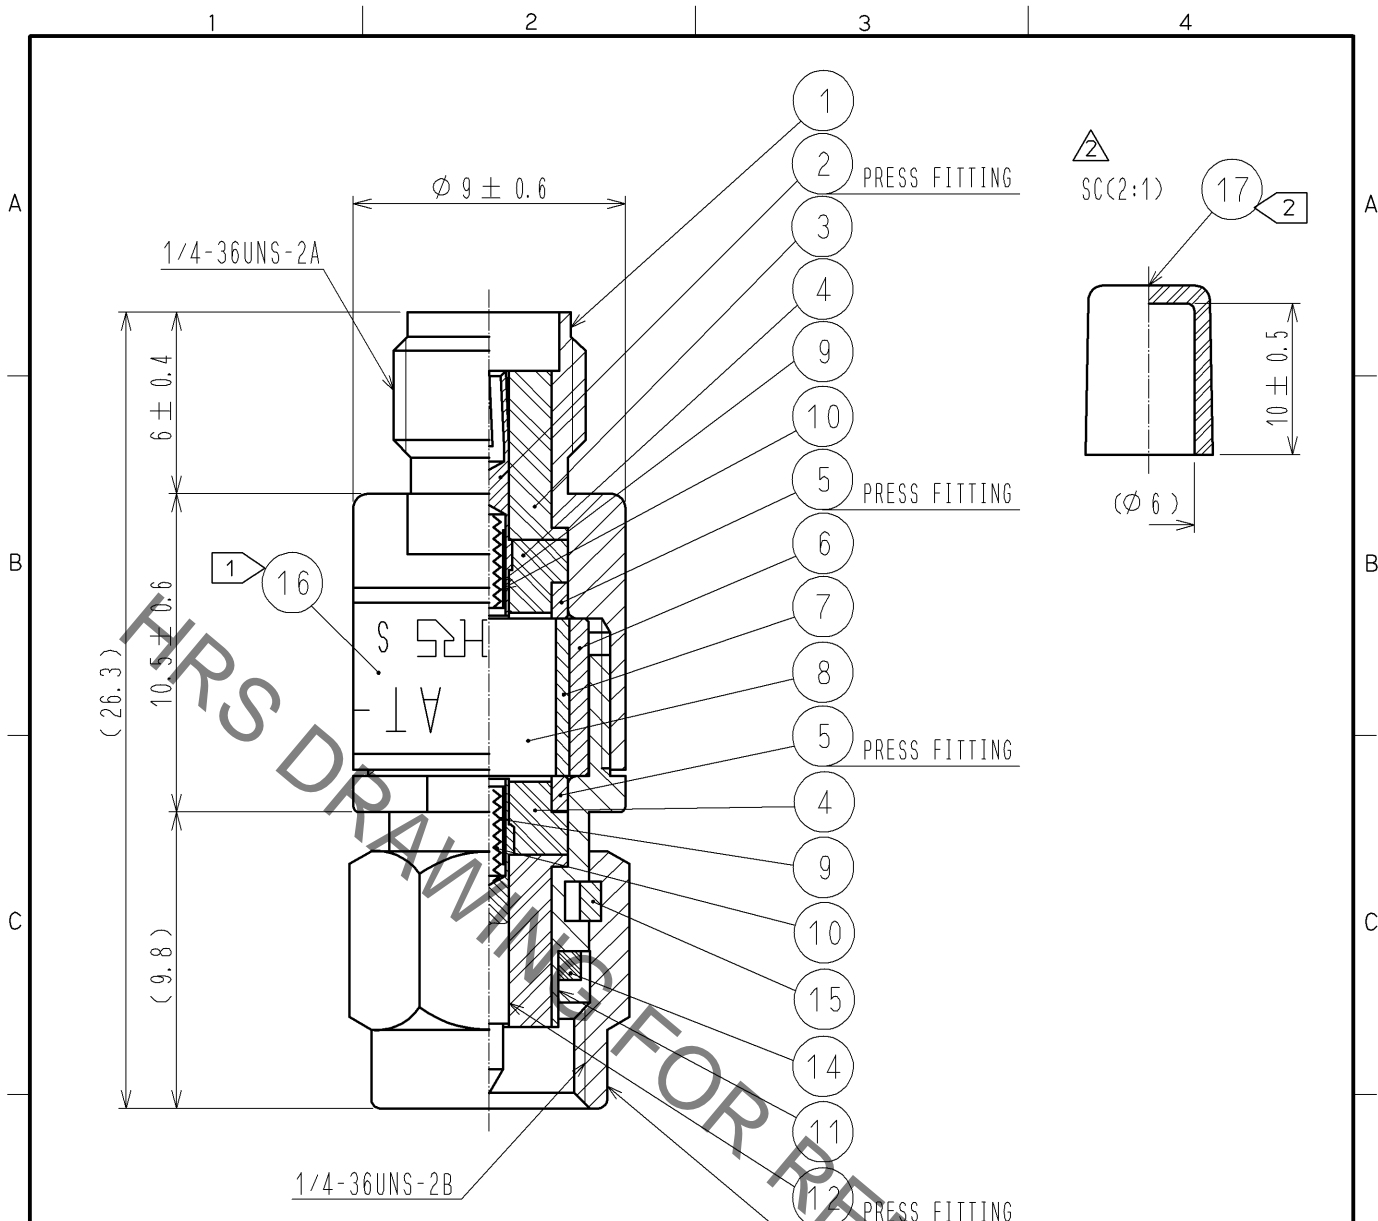

NOTE 1 INDICATION OF THE LABEL.  
 · AT - 114V  
 · 14dB  
 · HRS  
 · S. NO.

2 Ref no. 17 is delivered with being attached to ref no. 1.

9	BERYLLIUM COPPER	GOLD PLATING					
8	ALUMINA		17	STYRENIC-BASED ELASTOMERS	NATURAL		
7	BERYLLIUM COPPER	GOLD PLATING	16		LABEL		
6	BRASS	NICKEL PLATING	15	BERYLLIUM COPPER	NICKEL PLATING		
5	BRASS	NICKEL PLATING	14	SILICON RUBBER			
4	PTFE		13	STAINLESS STEEL	PASSIVATED		
3	PTFE		12	BERYLLIUM COPPER	GOLD PLATING		
2	BERYLLIUM COPPER	GOLD PLATING	11	STAINLESS STEEL	PASSIVATED		
1	STAINLESS STEEL	PASSIVATED	10	PIANO WIRE			
NO.	MATERIAL	FINISH .	REMARKS	NO.	MATERIAL	FINISH .	REMARKS

UNITS	SCALE	COUNT	DESCRIPTION OF REVISIONS	DESIGNED	CHECKED	DATE
mm	4 : 1	2	DIS-K-002989	TO. KATAYAMA	KY. SHIMIZU	13.07.03
<b>HRS</b> HIROSE ELECTRIC CO., LTD. APPROVED : MT. SHIBUTANI 11.11.17 CHECKED : KY. SHIMIZU 11.11.17 DESIGNED : TO. KATAYAMA 11.11.17 DRAWN : TO. KATAYAMA 11.11.17			DRAWING NO. EDC4-181139-00 PART NO. AT-114V CODE NO. CL354-0276-8-00			