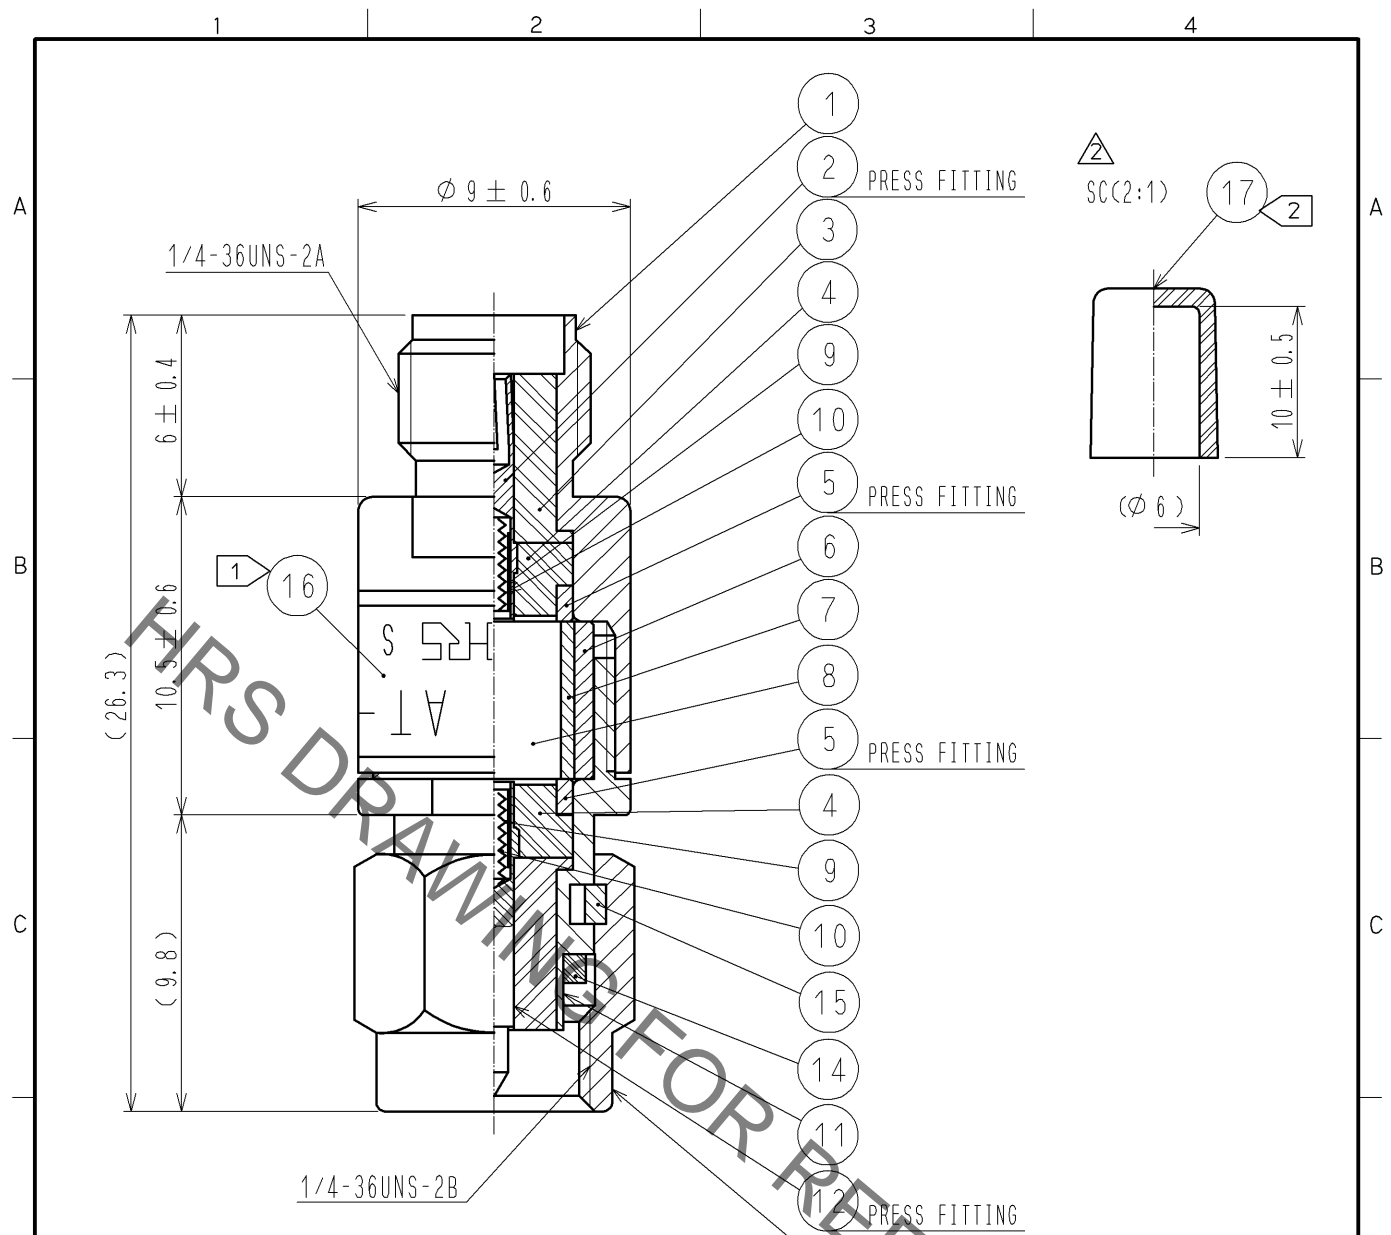

NOTE 1 INDICATION OF THE LABEL.
 · AT-115V
 · 15dB
 · HRS
 · S. NO.

2 Ref no. 17 is delivered with being attached to ref no. 1.

9	BERYLLIUM COPPER	GOLD PLATING					
8	ALUMINA		17	STYRENIC-BASED ELASTOMERS	NATURAL		
7	BERYLLIUM COPPER	GOLD PLATING	16		LABEL		
6	BRASS	NICKEL PLATING	15	BERYLLIUM COPPER	NICKEL PLATING		
5	BRASS	NICKEL PLATING	14	SILICON RUBBER			
4	PTFE		13	STAINLESS STEEL	PASSIVATED		
3	PTFE		12	BERYLLIUM COPPER	GOLD PLATING		
2	BERYLLIUM COPPER	GOLD PLATING	11	STAINLESS STEEL	PASSIVATED		
1	STAINLESS STEEL	PASSIVATED	10	PIANO WIRE			
NO.	MATERIAL	FINISH	REMARKS	NO.	MATERIAL	FINISH	REMARKS