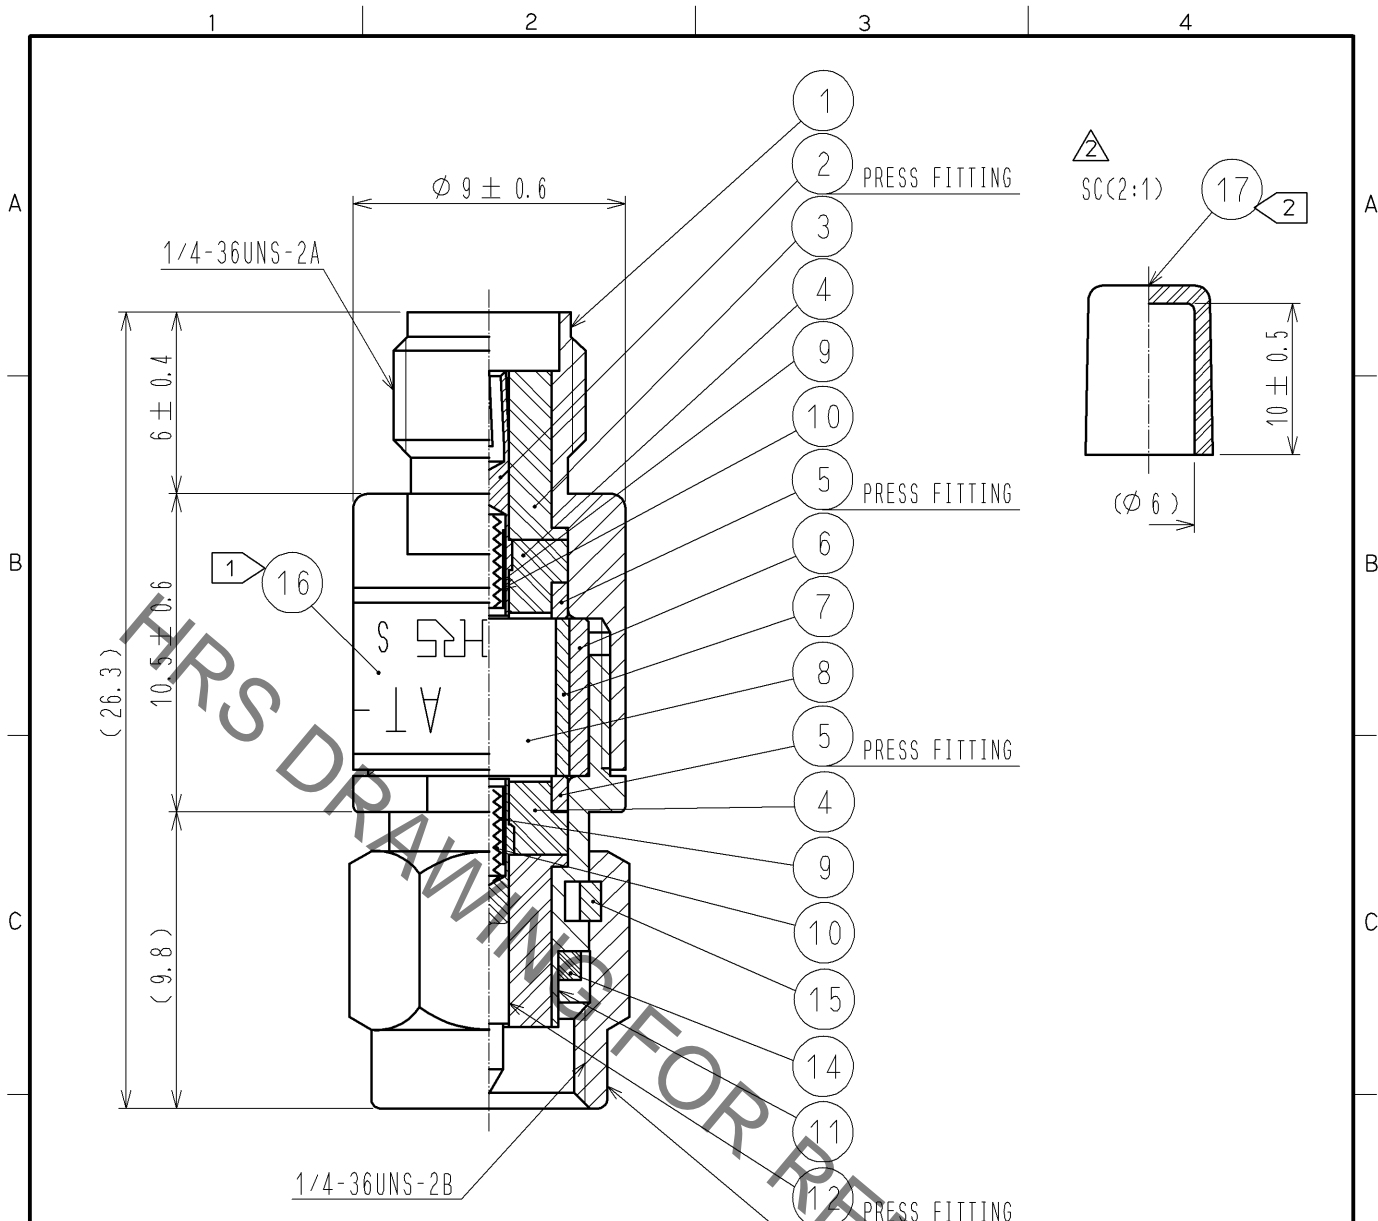

NOTE 1 INDICATION OF THE LABEL.
 · AT - 120V
 · 20dB
 · HRS
 · S. NO.

2 Ref no. 17 is delivered with being attached to ref no. 1.

9	BERYLLIUM COPPER	GOLD PLATING					
8	ALUMINA		17	STYRENIC-BASED ELASTOMERS	NATURAL		
7	BERYLLIUM COPPER	GOLD PLATING	16		LABEL		
6	BRASS	NICKEL PLATING	15	BERYLLIUM COPPER	NICKEL PLATING		
5	BRASS	NICKEL PLATING	14	SILICON RUBBER			
4	PTFE		13	STAINLESS STEEL	PASSIVATED		
3	PTFE		12	BERYLLIUM COPPER	GOLD PLATING		
2	BERYLLIUM COPPER	GOLD PLATING	11	STAINLESS STEEL	PASSIVATED		
1	STAINLESS STEEL	PASSIVATED	10	PIANO WIRE			
NO.	MATERIAL	FINISH .	REMARKS	NO.	MATERIAL	FINISH .	REMARKS

UNITS mm		SCALE 4 : 1	COUNT 2	DESCRIPTION OF REVISIONS DIS-K-002989	DESIGNED TO. KATAYAMA	CHECKED KY. SHIMIZU	DATE 13. 07. 03
HRS HIROSE ELECTRIC CO., LTD. APPROVED : MT. SHIBUTANI 11. 07. 26 CHECKED : KY. SHIMIZU 11. 07. 26 DESIGNED : TO. KATAYAMA 11. 07. 26 DRAWN : TO. KATAYAMA 11. 07. 26				DRAWING NO. EDC4-181124-00 PART NO. AT-120V CODE NO. CL354-0274-2-00			