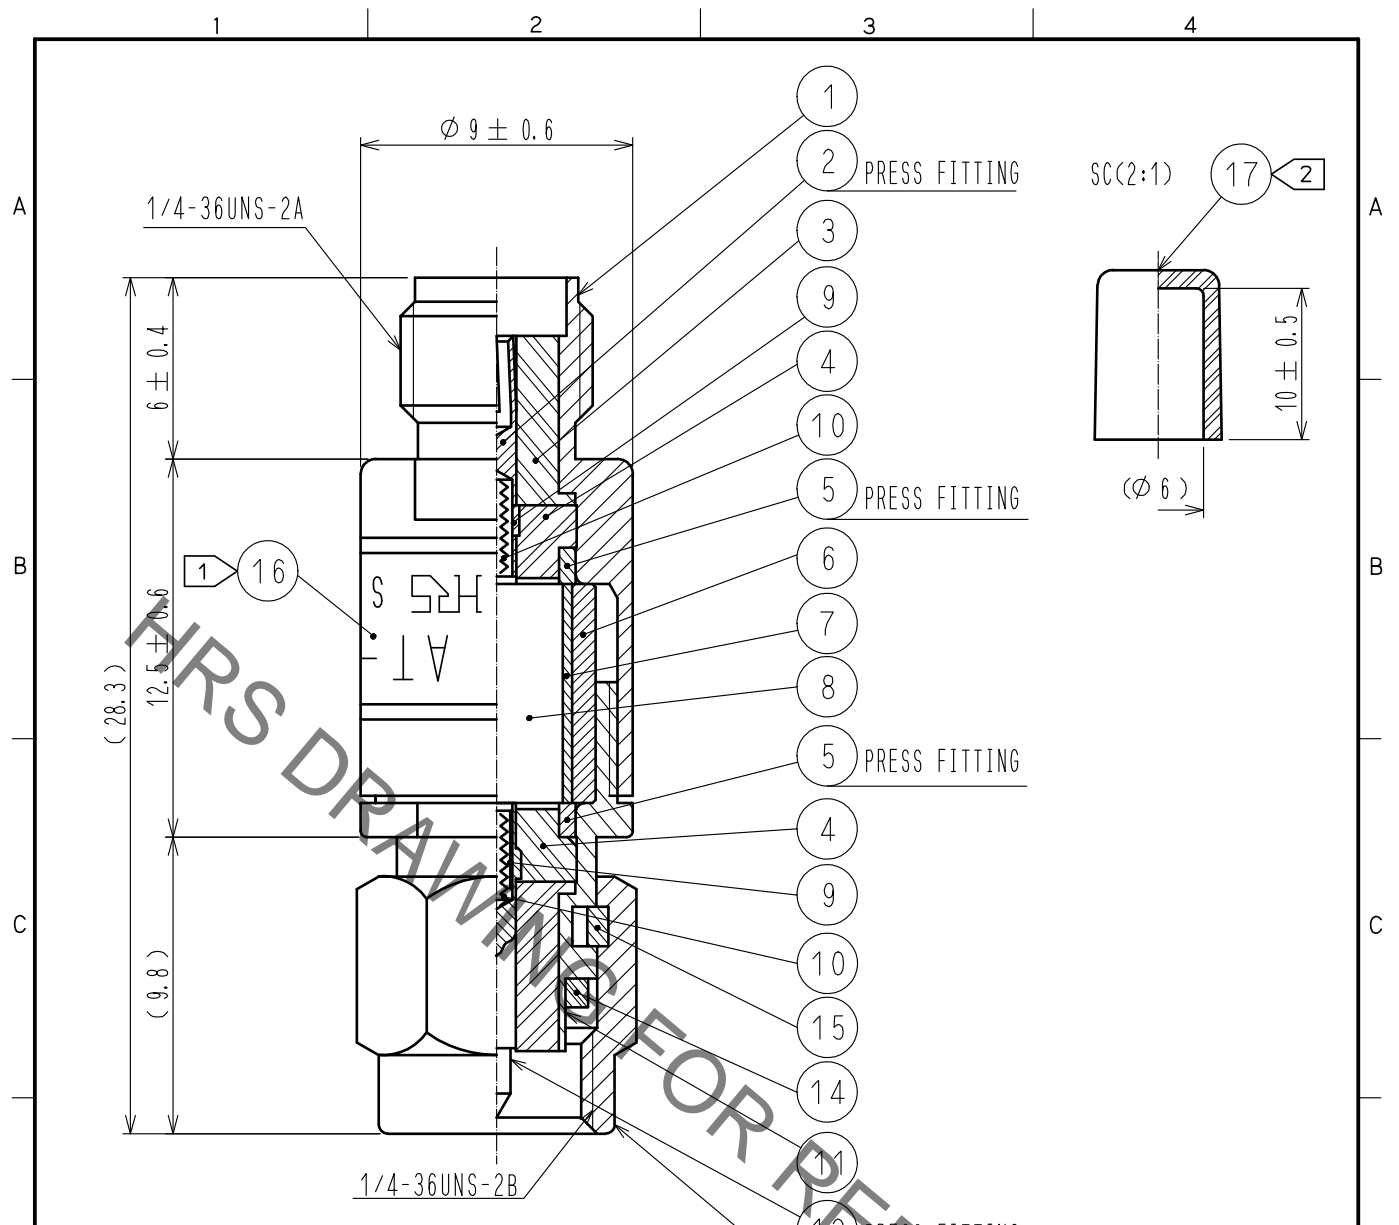

NOTE ① INDICATION OF THE LABEL.
 · AT-130V
 · 30dB
 · HRS
 · S. NO.

② Ref. no. ⑰ is delivered with being attached to ref. no. ①.

RoHS COMPLIANT

9	BERYLLIUM COPPER	GOLD PLATING					
8	ALUMINA		17	STYRENIC-BASED ELASTOMERS	NATURAL		
7	BERYLLIUM COPPER	GOLD PLATING	16		LABEL		
6	BRASS	NICKEL PLATING	15	BERYLLIUM COPPER	NICKEL PLATING		
5	BRASS	NICKEL PLATING	14	SILICON RUBBER			
4	PTFE		13	STAINLESS STEEL	PASSIVATED		
3	PTFE		12	BERYLLIUM COPPER	GOLD PLATING		
2	BERYLLIUM COPPER	GOLD PLATING	11	STAINLESS STEEL	PASSIVATED		
1	STAINLESS STEEL	PASSIVATED	10	PIANO WIRE			
NO.	MATERIAL	FINISH .	REMARKS	NO.	MATERIAL	FINISH .	REMARKS

UNITS mm		SCALE 4 : 1	COUNT 	DESCRIPTION OF REVISIONS	DESIGNED	CHECKED	DATE
HIROSE ELECTRIC CO., LTD.				APPROVED : KY. SHIMIZU 15.10.28 CHECKED : TO. KATAYAMA 15.10.28 DESIGNED : YI. FUNADA 15.10.28 DRAWN : YI. FUNADA 15.10.28	DRAWING NO. EDC4-181142-00 PART NO. AT-130V CODE NO. CL354-0279-6-00		