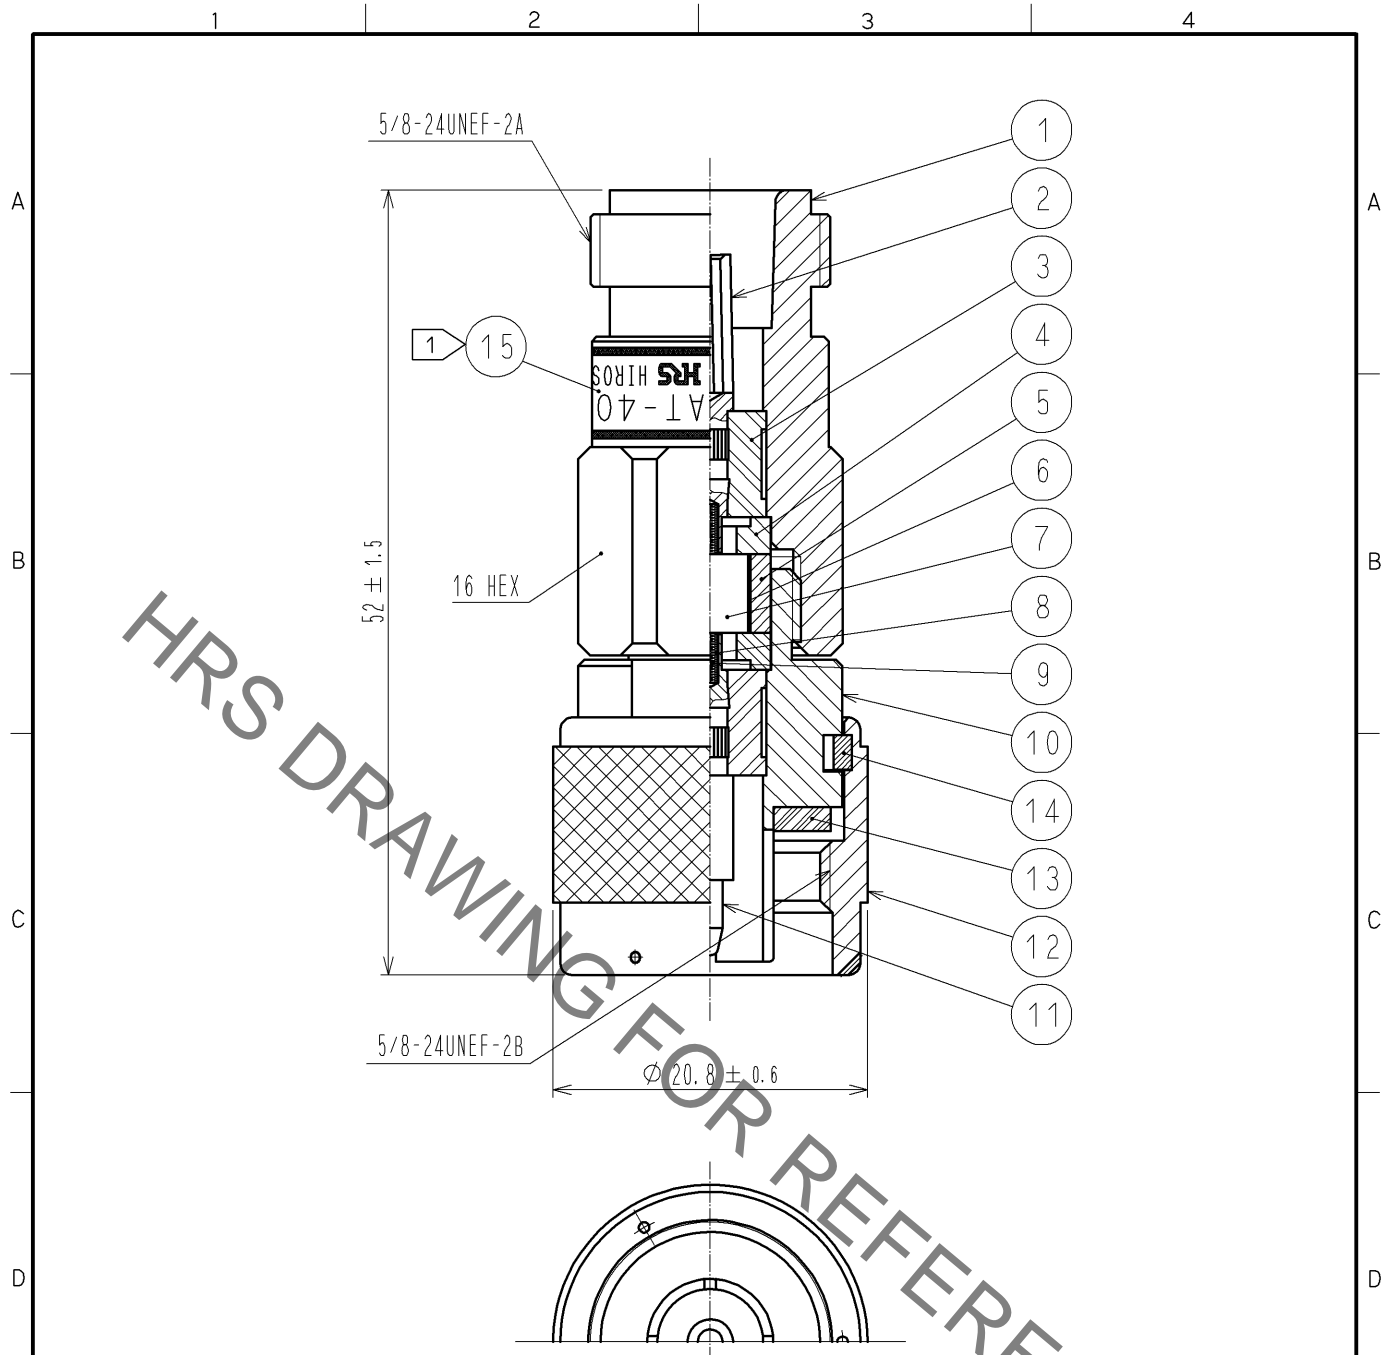

Jan.1.2022 Copyright 2022 HIROSE ELECTRIC CO., LTD. All Rights Reserved.
In case of consideration for using Automotive equipment / device which demand high reliability, kindly contact our sales window correspondents.

注 ① INDICATION OF THE LABEL
・ AT-400-(0.5)(40)
・ 0.5dB
・ 50Ω
・ **HRS**
・ HIROSE ELECTRIC CO., LTD.

8	BERYLLIUM COPPER	GOLD PLATING					
7	ALUMINA		15		LABEL		
6	BERYLLIUM COPPER	GOLD PLATING	14	PHOSPHOR BRONZE	NICKEL PLATING		
5	BRASS	NICKEL PLATING	13	SILICON RUBBER			
4	BRASS	NICKEL PLATING	12	BRASS	NICKEL PLATING		
3	PTFE		11	BRASS	GOLD PLATING		
2	BERYLLIUM COPPER	GOLD PLATING	10	BRASS	NICKEL PLATING		
1	BRASS	NICKEL PLATING	9	PIANO WIRE			
NO.	MATERIAL	FINISH .	REMARKS	NO.	MATERIAL	FINISH .	REMARKS

UNITS mm		SCALE 2 : 1	COUNT 	DESCRIPTION OF REVISIONS	DESIGNED	CHECKED	DATE
HIROSE ELECTRIC CO., LTD.		APPROVED : MT. SHIBUTANI	12. 02. 01	DRAWING NO.	EDC4-180032-01		
		CHECKED : KY. SHIMIZU	12. 02. 01	PART NO.	AT-400-(0.5)(40)		
		DESIGNED : TK. SAWAGUCHI	12. 01. 31	CODE NO.	CL354-0188-2-40		
		DRAWN : TK. SAWAGUCHI	12. 01. 31		1/1