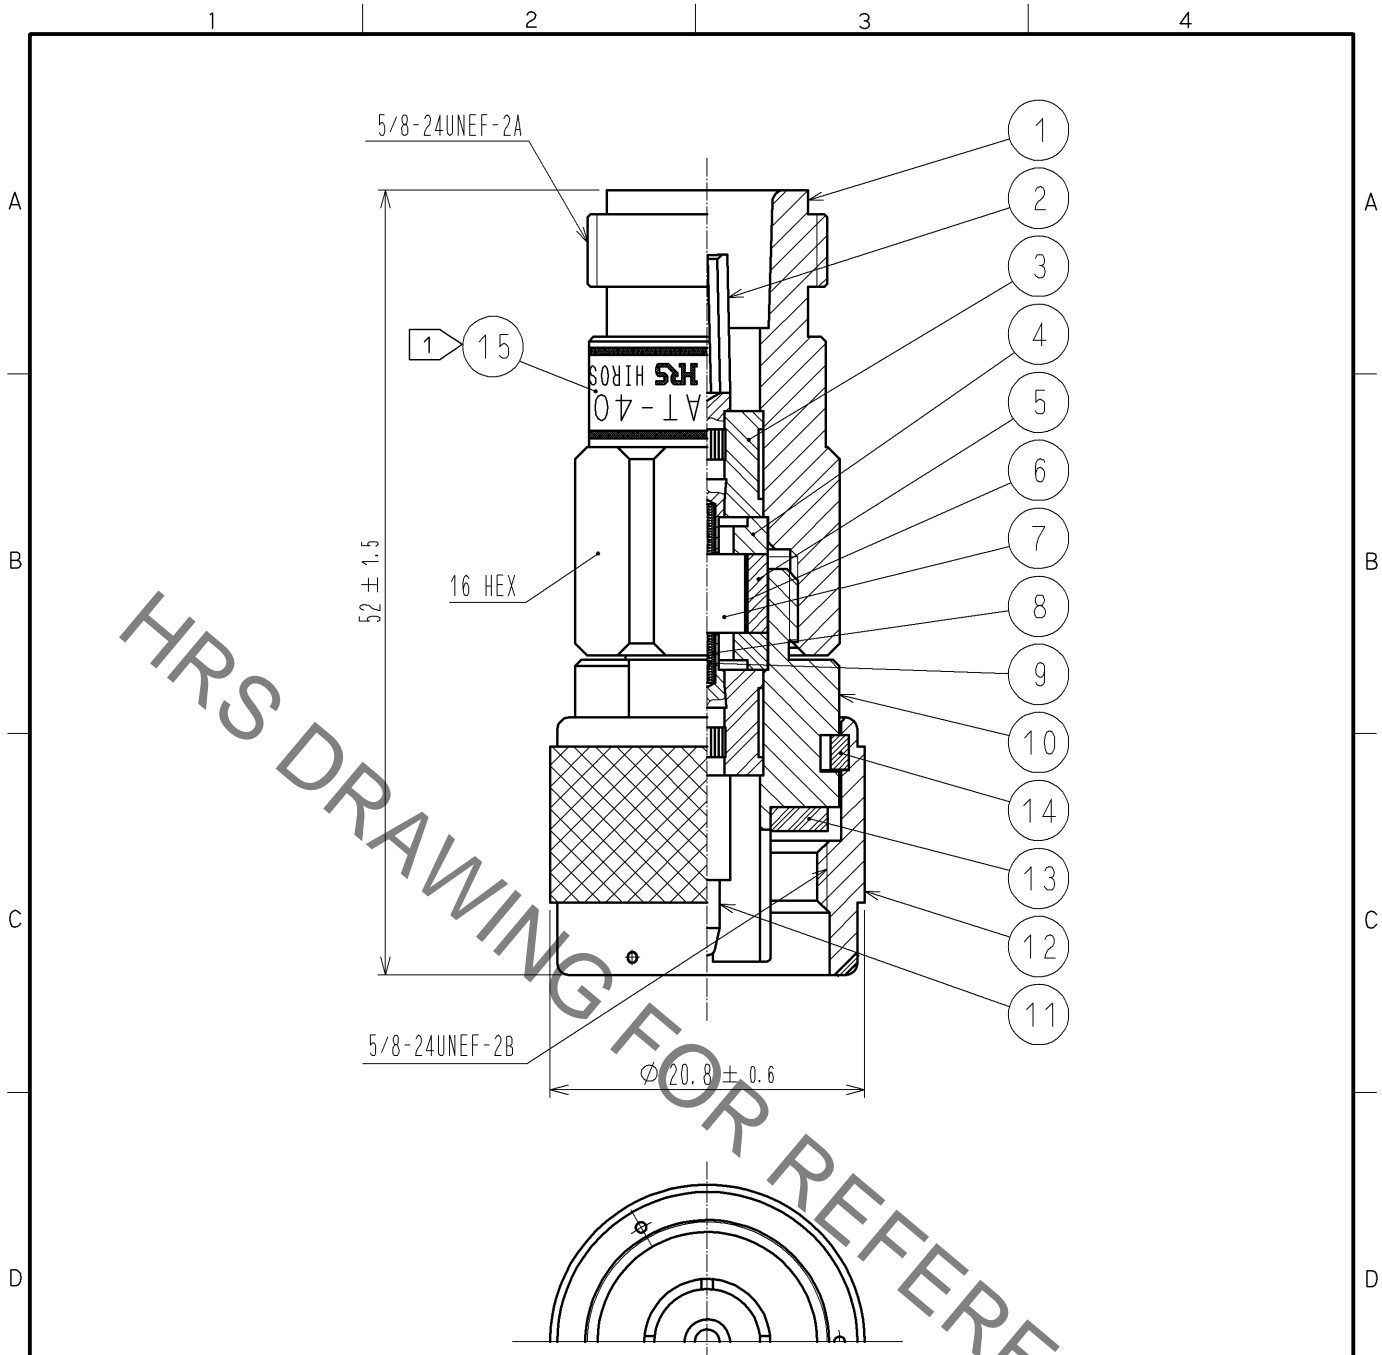

Jan.1.2022 Copyright 2022 HIROSE ELECTRIC CO., LTD. All Rights Reserved.
In case of consideration for using Automotive equipment / device which demand high reliability, kindly contact our sales window correspondents.

注 ① INDICATION OF THE LABEL
・ AT-401(40)
・ 1dB
・ 50Ω
・ **HRS**
・ HIROSE ELECTRIC CO., LTD.

8	BERYLLIUM COPPER	GOLD PLATING					
7	ALUMINA		15		LABEL		
6	BERYLLIUM COPPER	GOLD PLATING	14	PHOSPHOR BRONZE	NICKEL PLATING		
5	BRASS	NICKEL PLATING	13	SILICON RUBBER			
4	BRASS	NICKEL PLATING	12	BRASS	NICKEL PLATING		
3	PTFE		11	BRASS	GOLD PLATING		
2	BERYLLIUM COPPER	GOLD PLATING	10	BRASS	NICKEL PLATING		
1	BRASS	NICKEL PLATING	9	PIANO WIRE			
NO.	MATERIAL	FINISH	REMARKS	NO.	MATERIAL	FINISH	REMARKS

UNITS mm		SCALE 2 : 1	COUNT 	DESCRIPTION OF REVISIONS	DESIGNED	CHECKED	DATE
HIROSE ELECTRIC CO., LTD.		APPROVED : MT. SHIBUTANI	12. 02. 01	DRAWING NO.	EDC4-030261-01		
		CHECKED : KY. SHIMIZU	12. 02. 01	PART NO.	AT-401(40)		
		DESIGNED : TK. SAWAGUCHI	12. 01. 31	CODE NO.	CL354-0081-9-40		
		DRAWN : TK. SAWAGUCHI	12. 01. 31		1/1