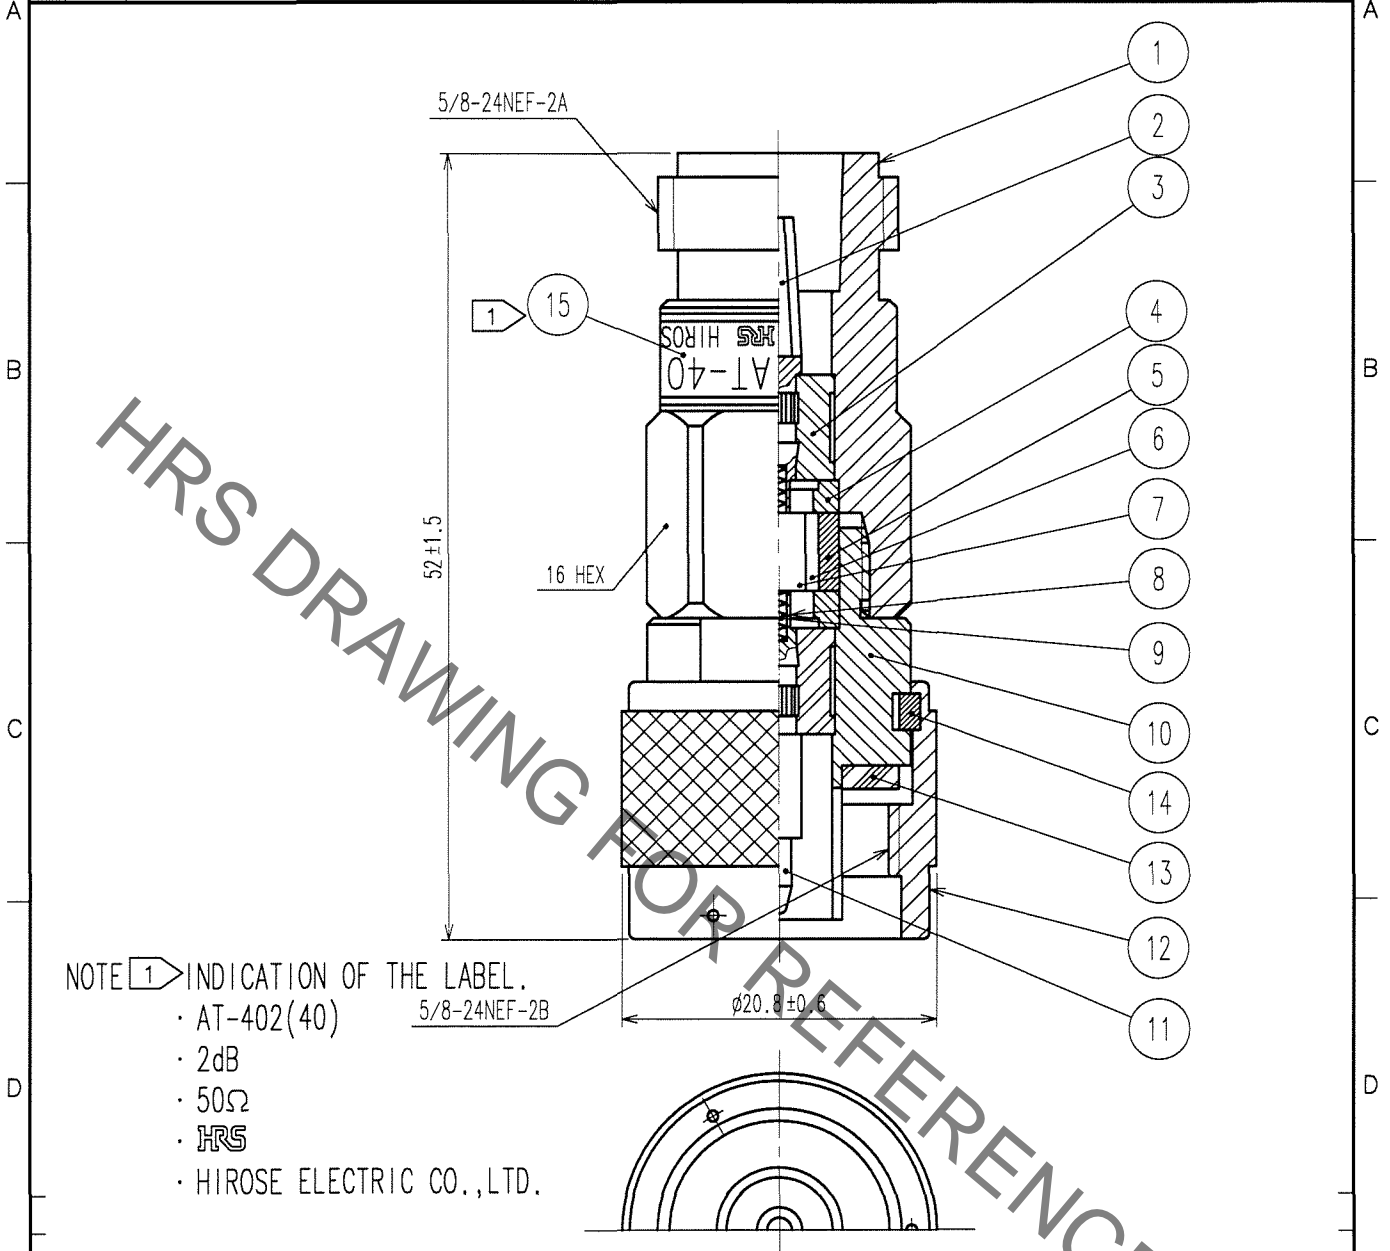

1		2		3		4			
COUNT	DESCRIPTION OF REVISIONS	BY	CHKD	DATE	COUNT	DESCRIPTION OF REVISIONS	BY	CHKD	DATE
△					△				
△					△				
△					△				

NOTE 1 INDICATION OF THE LABEL.
 • AT-402(40)
 • 2dB
 • 50Ω
 • HRS
 • HIROSE ELECTRIC CO.,LTD.

CODE NO. (OLD) CL		DRAWN <i>R. Sato</i> 06.09.26	DESIGNED <i>R. Kano</i> 06.09.26	CHECKED <i>R. Kano</i> 06.09.26	APPROVED <i>H. Hanomura</i> 06.09.26	RELEASED
DRAWING NO. EDC4-030262-01		PART NO. AT-402(40)				
SCALE 2 : 1		CODE NO. CL354-0082-1-40				1/1
UNITS mm		HRS HIROSE ELECTRIC CO.,LTD.				