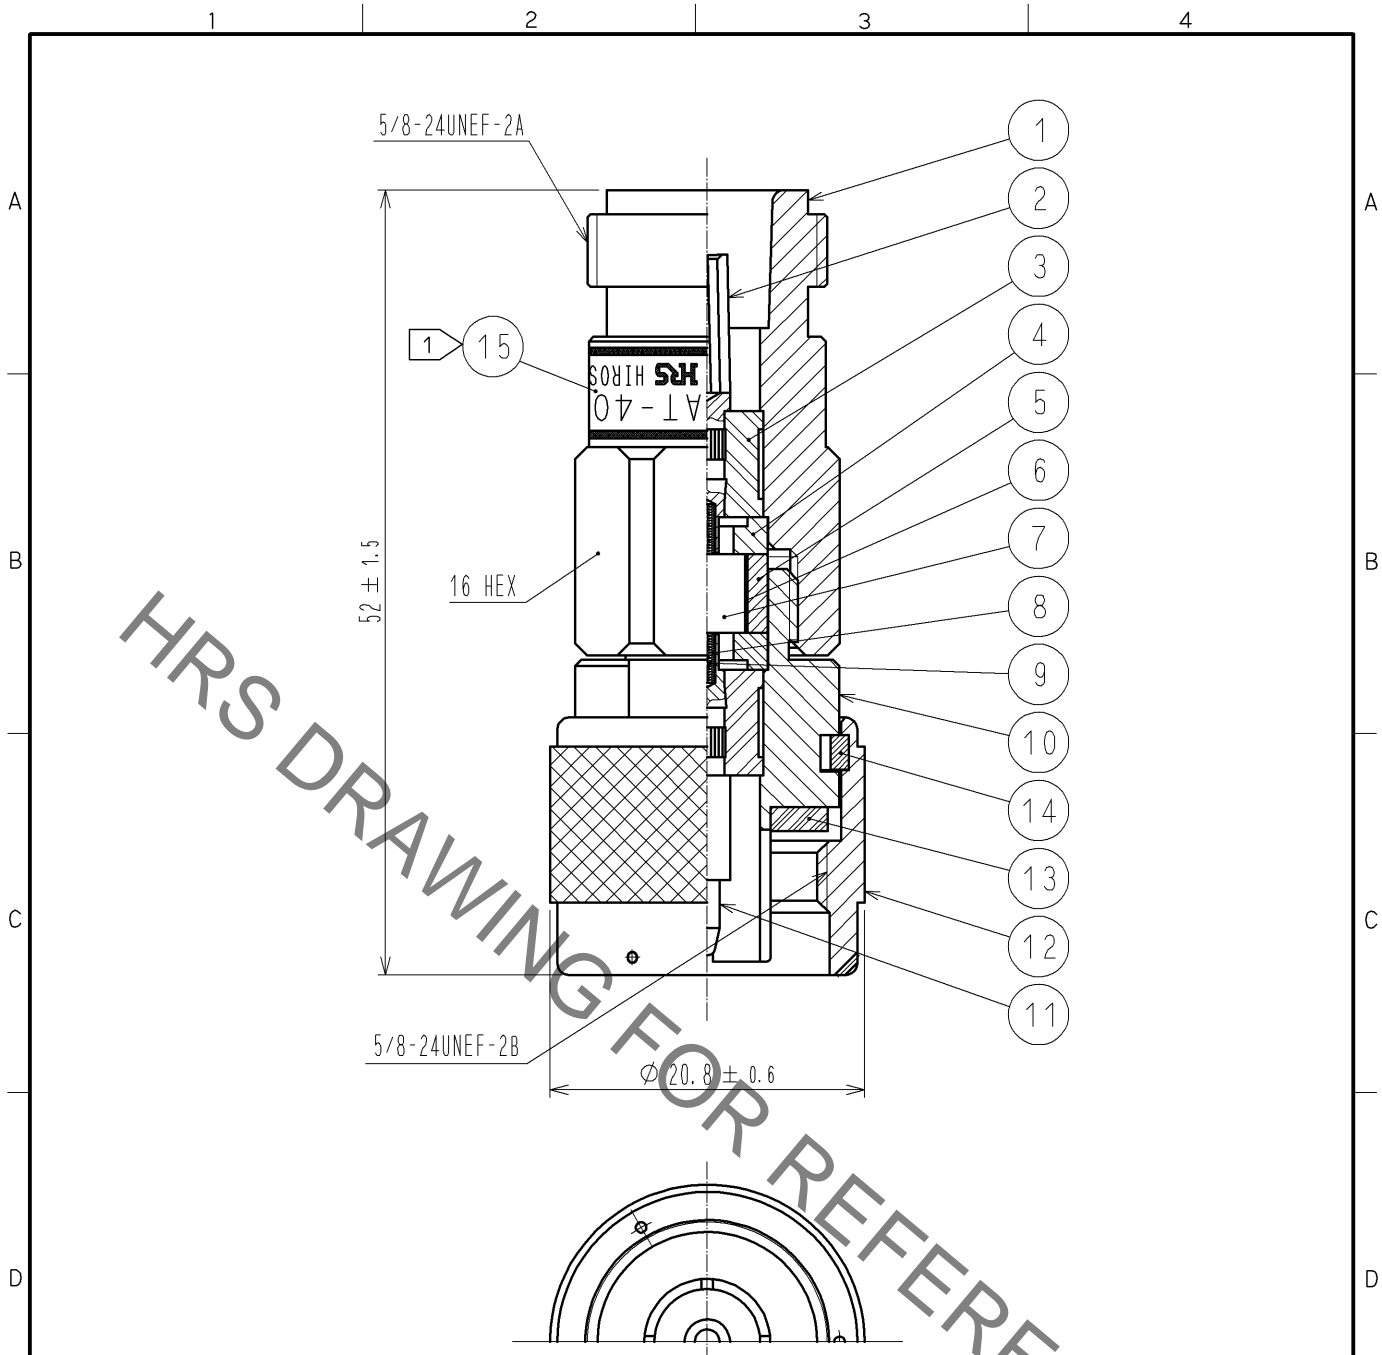

注 1 INDICATION OF THE LABEL
 ・ AT-403(40)
 ・ 3dB
 ・ 50Ω
 ・ **HRS**
 ・ HIROSE ELECTRIC CO., LTD.

8	BERYLLIUM COPPER	GOLD PLATING					
7	ALUMINA		15		LABEL		
6	BERYLLIUM COPPER	GOLD PLATING	14	PHOSPHOR BRONZE	NICKEL PLATING		
5	BRASS	NICKEL PLATING	13	SILICON RUBBER			
4	BRASS	NICKEL PLATING	12	BRASS	NICKEL PLATING		
3	PTFE		11	BRASS	GOLD PLATING		
2	BERYLLIUM COPPER	GOLD PLATING	10	BRASS	NICKEL PLATING		
1	BRASS	NICKEL PLATING	9	PIANO WIRE			
NO.	MATERIAL	FINISH	REMARKS	NO.	MATERIAL	FINISH	REMARKS

UNITS mm		SCALE 2 : 1	COUNT 	DESCRIPTION OF REVISIONS	DESIGNED	CHECKED	DATE
HIROSE ELECTRIC CO., LTD.		APPROVED : MT. SHIBUTANI	12. 02. 01	DRAWING NO.	EDC4-030145-01		
		CHECKED : KY. SHIMIZU	12. 02. 01	PART NO.	AT-403(40)		
		DESIGNED : TK. SAWAGUCHI	12. 01. 31	CODE NO.	CL354-0033-6-40		
		DRAWN : TK. SAWAGUCHI	12. 01. 31		1/1		