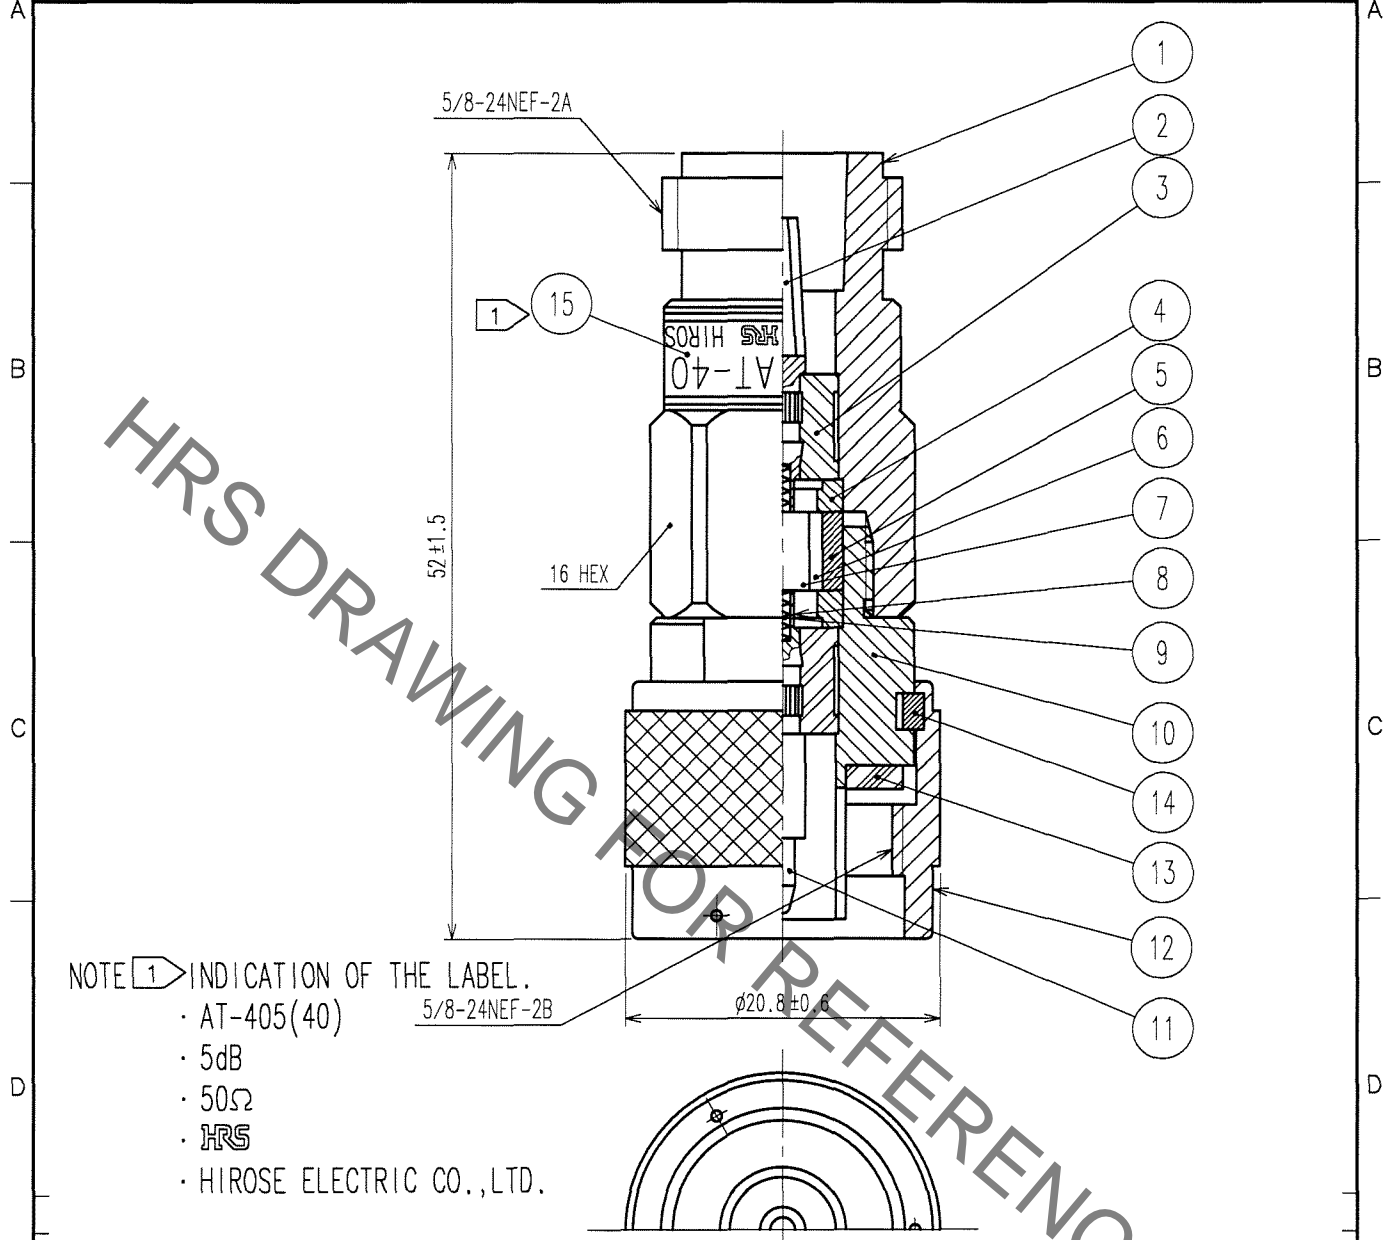

1		2			3			4		
COUNT	DESCRIPTION OF REVISIONS	BY	CHKD	DATE	COUNT	DESCRIPTION OF REVISIONS	BY	CHKD	DATE	
△					△					
△					△					
△					△					

NOTE 1 INDICATION OF THE LABEL.
 • AT-405(40) 5/8-24NEF-2B
 • 5dB
 • 50Ω
 • HRS
 • HIROSE ELECTRIC CO., LTD.

CODE NO. (OLD) CL		DRAWN R. Sato 06.09.26	DESIGNED R. Kano 06.09.26	CHECKED R. Kano 06.09.26	APPROVED R. Kano 06.09.26	RELEASED
DRAWING NO. EDC4-030817-01		PART NO. AT-405(40)				
SCALE 2 : 1		CODE NO. CL354-0177-6-40				1/1
UNITS mm		HRS HIROSE ELECTRIC CO., LTD.				