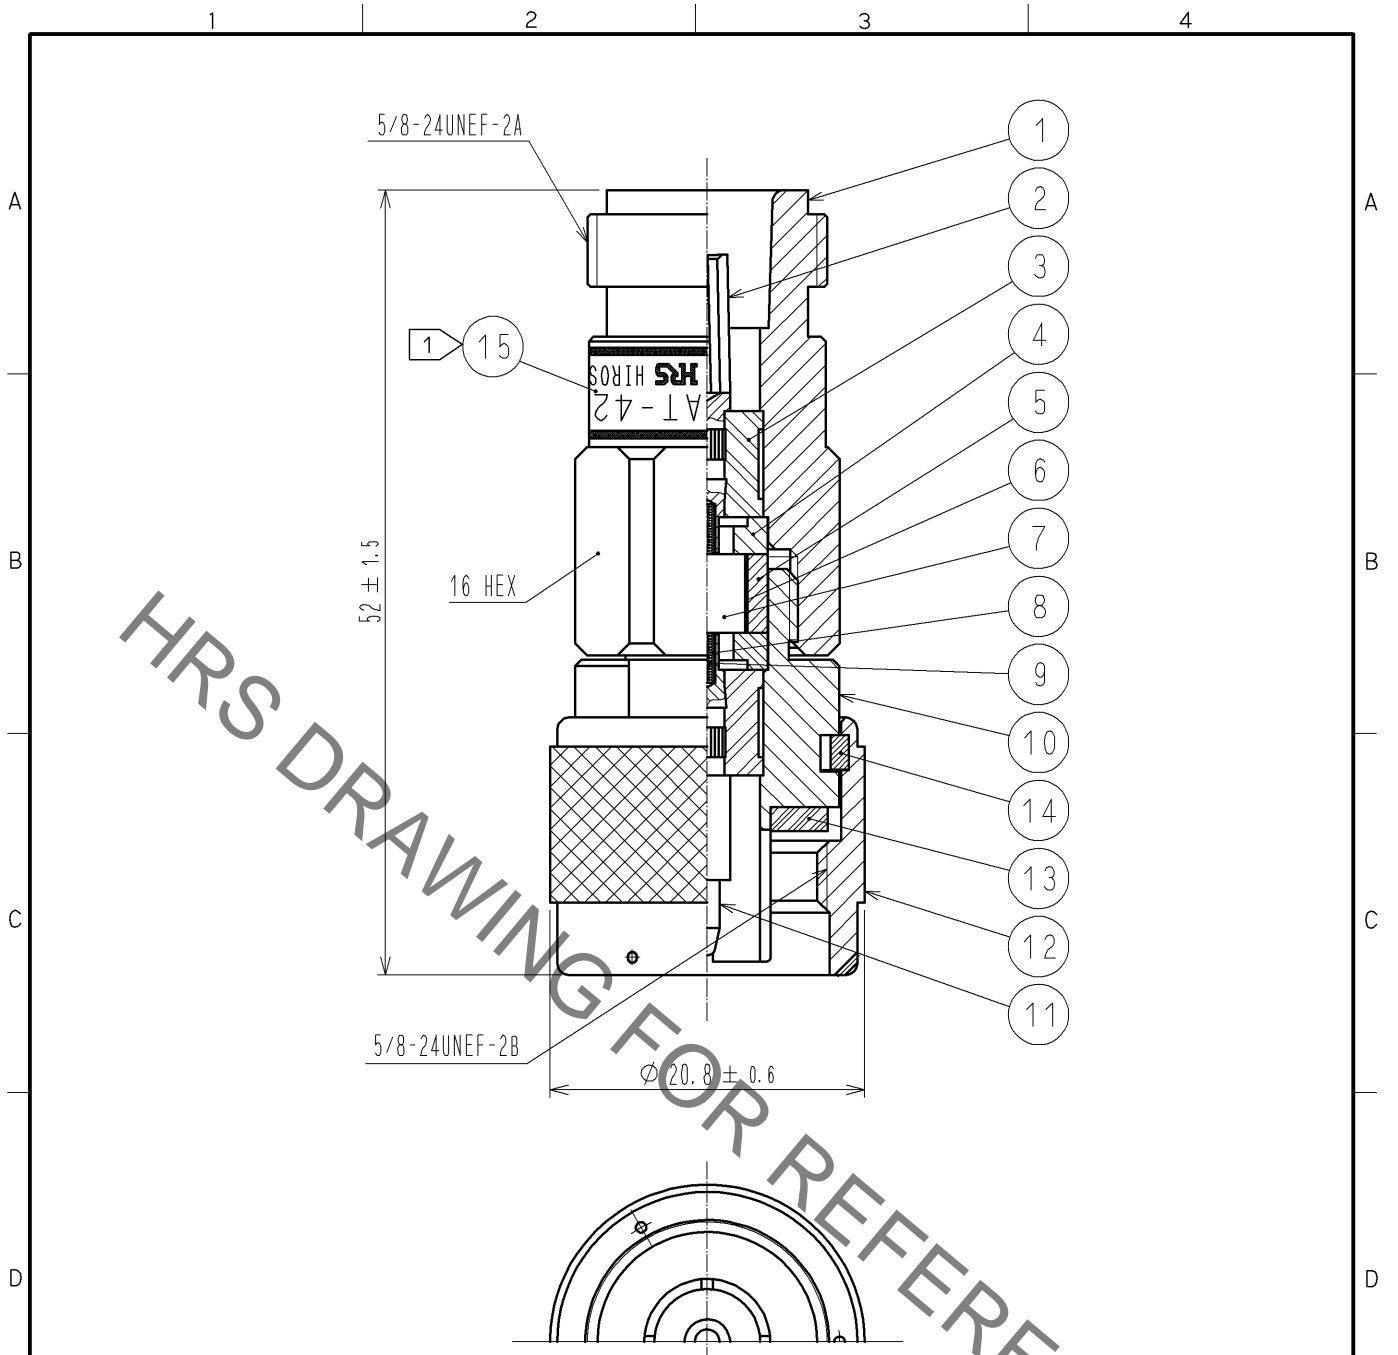

注 ① INDICATION OF THE LABEL
 ・ AT-420(40)
 ・ 20dB
 ・ 50Ω
 ・ **HRS**
 ・ HIROSE ELECTRIC CO., LTD.

8	BERYLLIUM COPPER	GOLD PLATING					
7	ALUMINA		15		LABEL		
6	BERYLLIUM COPPER	GOLD PLATING	14	PHOSPHOR BRONZE	NICKEL PLATING		
5	BRASS	NICKEL PLATING	13	SILICON RUBBER			
4	BRASS	NICKEL PLATING	12	BRASS	NICKEL PLATING		
3	PTFE		11	BRASS	GOLD PLATING		
2	BERYLLIUM COPPER	GOLD PLATING	10	BRASS	NICKEL PLATING		
1	BRASS	NICKEL PLATING	9	PIANO WIRE			
NO.	MATERIAL	FINISH	REMARKS	NO.	MATERIAL	FINISH	REMARKS

UNITS mm		SCALE 2 : 1	COUNT 	DESCRIPTION OF REVISIONS	DESIGNED	CHECKED	DATE
HIROSE ELECTRIC CO., LTD.		APPROVED : MT. SHIBUTANI	12. 02. 01	DRAWING NO.	EDC4-030148-01		
		CHECKED : KY. SHIMIZU	12. 02. 01	PART NO.	AT-420(40)		
		DESIGNED : TK. SAWAGUCHI	12. 01. 31	CODE NO.	CL354-0036-4-40		
		DRAWN : TK. SAWAGUCHI	12. 01. 31		1/1		