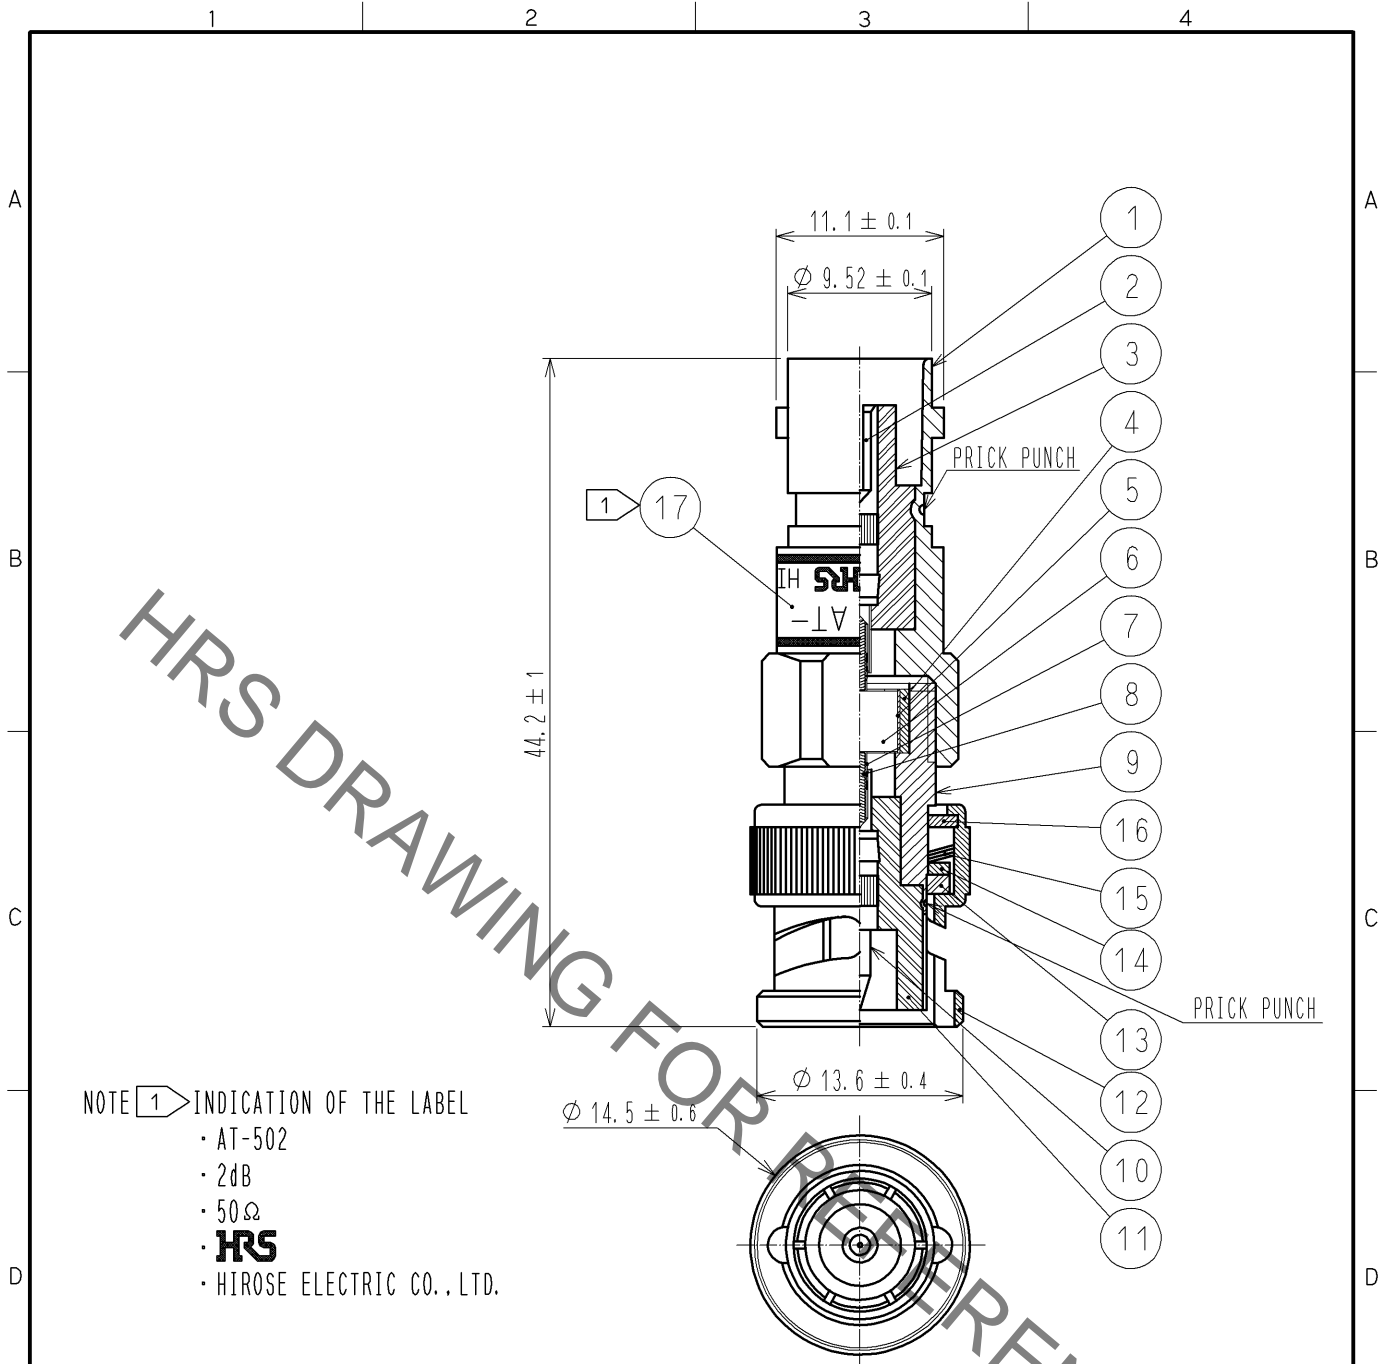

NOTE 1 INDICATION OF THE LABEL  
 • AT-502  
 • 2dB  
 • 50Ω  
 • **HRS**  
 • HIROSE ELECTRIC CO., LTD.

8	PIANO WIRE		17		LABEL
7	BERYLLIUM COPPER	GOLD PLATING	16	BRASS	NICKEL PLATING
6	ALUMINA		15	BERYLLIUM COPPER	SILVER PLATING
5	BERYLLIUM COPPER	GOLD PLATING	14	BRASS	NICKEL PLATING
4	BRASS	NICKEL PLATING	13	SILICON RUBBER	
3	PTFE		12	BRASS	NICKEL PLATING
2	BERYLLIUM COPPER	GOLD PLATING	11	PTFE	
1	BRASS	NICKEL PLATING	10	BRASS	GOLD PLATING
			9	BRASS	NICKEL PLATING
NO.	MATERIAL	FINISH . REMARKS	NO.	MATERIAL	FINISH . REMARKS

UNITS mm		SCALE 2 : 1	COUNT 	DESCRIPTION OF REVISIONS	DESIGNED	CHECKED	DATE
HIROSE ELECTRIC CO., LTD.		APPROVED : MT. SHIBUTANI	12. 01. 27	DRAWING NO.	EDC4-180541-01		
		CHECKED : KY. SHIMIZU	12. 01. 27	PART NO.	AT-502		
		DESIGNED : TK. SAWAGUCHI	12. 01. 26	CODE NO.	CL354-0252-0-00		
		DRAWN : TK. SAWAGUCHI	12. 01. 26		1/1		