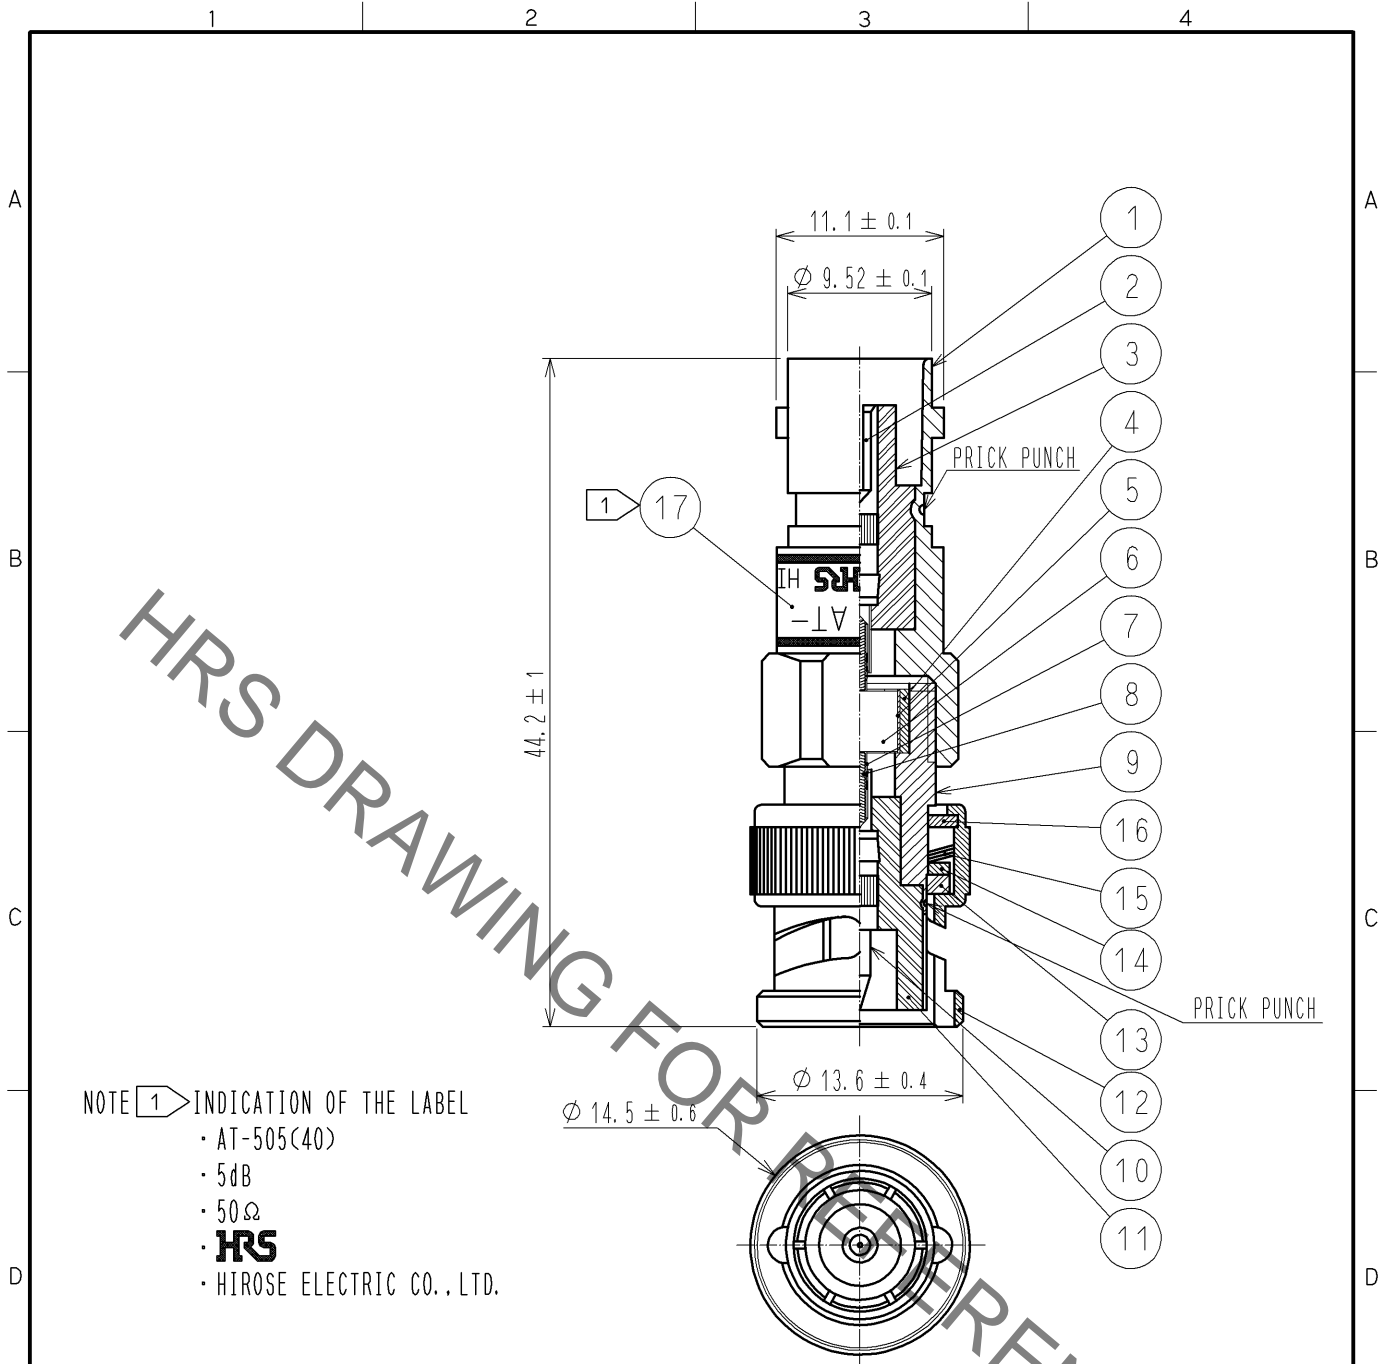

NOTE 1 INDICATION OF THE LABEL
 • AT-505(40)
 • 5dB
 • 50Ω
 • **HRS**
 • HIROSE ELECTRIC CO., LTD.

8	PIANO WIRE		17		LABEL
7	BERYLLIUM COPPER	GOLD PLATING	16	BRASS	NICKEL PLATING
6	ALUMINA		15	BERYLLIUM COPPER	SILVER PLATING
5	BERYLLIUM COPPER	GOLD PLATING	14	BRASS	NICKEL PLATING
4	BRASS	NICKEL PLATING	13	SILICON RUBBER	
3	PTFE		12	BRASS	NICKEL PLATING
2	BERYLLIUM COPPER	GOLD PLATING	11	PTFE	
1	BRASS	NICKEL PLATING	10	BRASS	GOLD PLATING
			9	BRASS	NICKEL PLATING
NO.	MATERIAL	FINISH . REMARKS	NO.	MATERIAL	FINISH . REMARKS

UNITS mm		SCALE 2 : 1	COUNT 	DESCRIPTION OF REVISIONS	DESIGNED	CHECKED	DATE
HRS HIROSE ELECTRIC CO., LTD.		APPROVED : MT. SHIBUTANI 12.01.27	DRAWING NO. EDC4-180173-01				
		CHECKED : KY. SHIMIZU 12.01.27	PART NO. AT-505(40)				
		DESIGNED : TK. SAWAGUCHI 12.01.26	CODE NO. CL354-0192-0-40				
		DRAWN : TK. SAWAGUCHI 12.01.26		1/1			