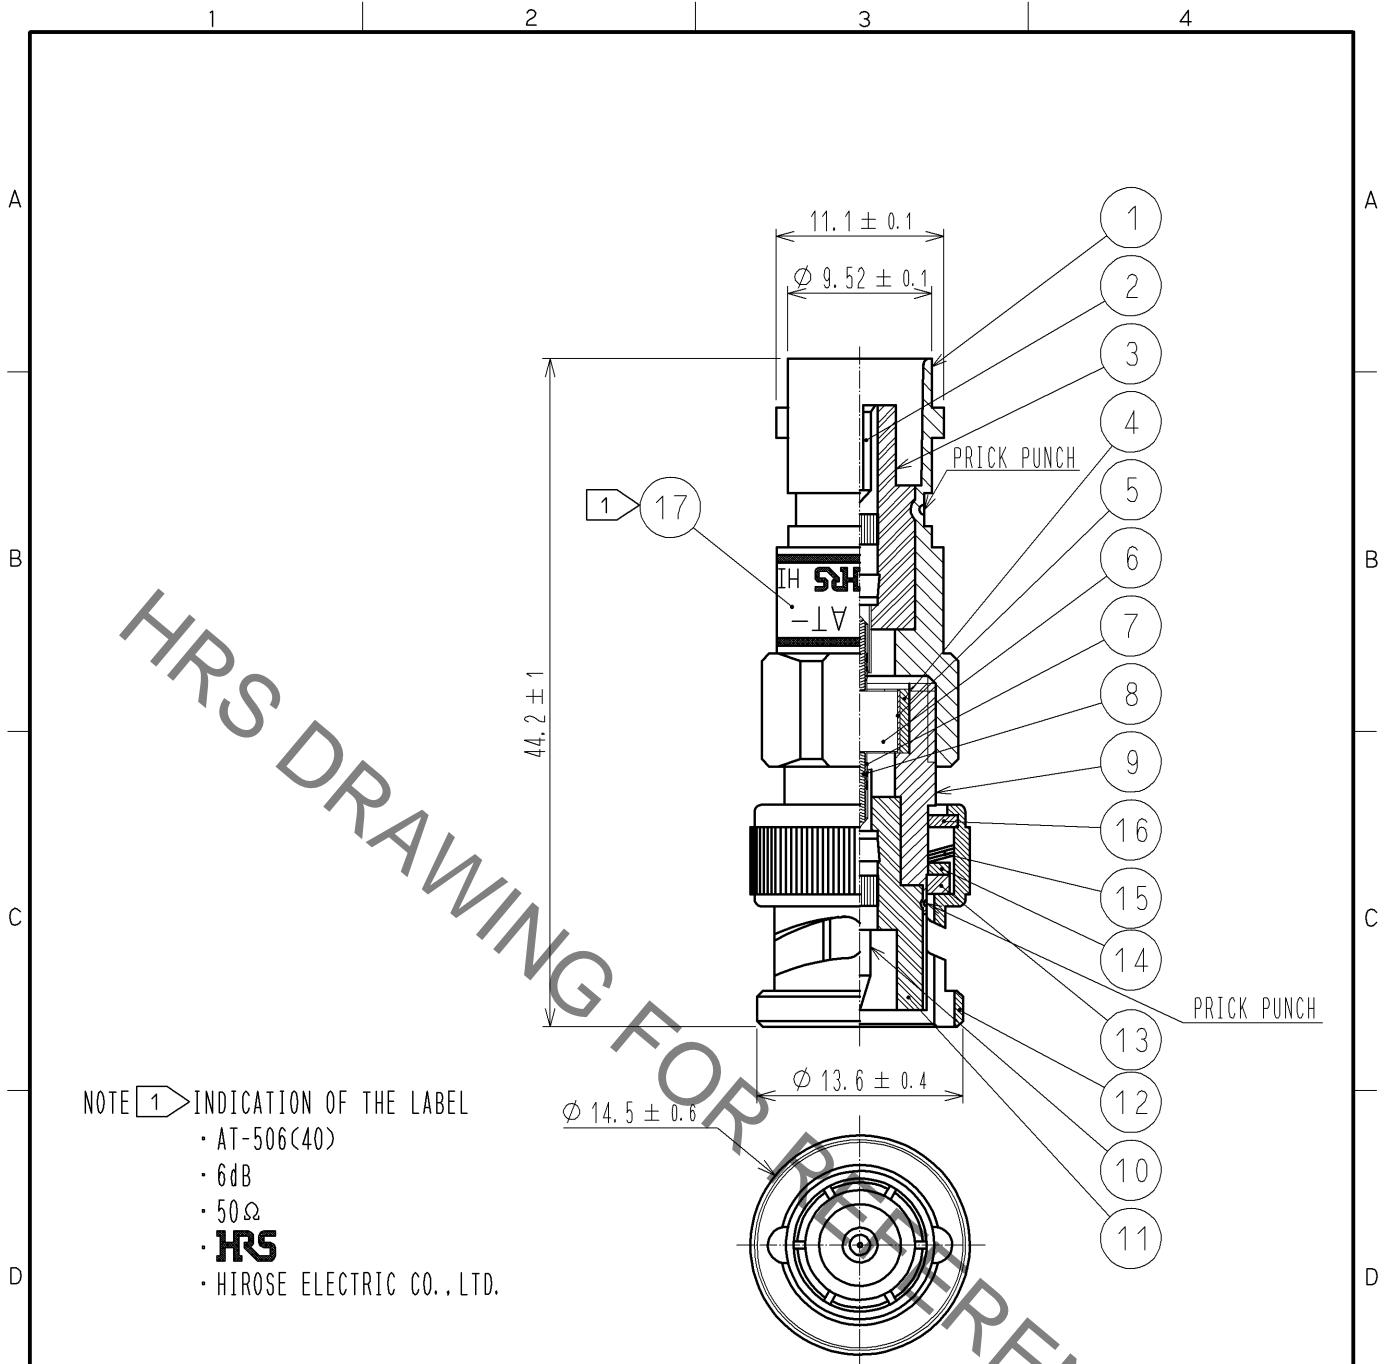

NOTE 1 INDICATION OF THE LABEL
 • AT-506(40)
 • 6dB
 • 50Ω
 • **HRS**
 • HIROSE ELECTRIC CO., LTD.

8	PIANO WIRE		17		LABEL
7	BERYLLIUM COPPER	GOLD PLATING	16	BRASS	NICKEL PLATING
6	ALUMINA		15	BERYLLIUM COPPER	SILVER PLATING
5	BERYLLIUM COPPER	GOLD PLATING	14	BRASS	NICKEL PLATING
4	BRASS	NICKEL PLATING	13	SILICON RUBBER	
3	PTFE		12	BRASS	NICKEL PLATING
2	BERYLLIUM COPPER	GOLD PLATING	11	PTFE	
1	BRASS	NICKEL PLATING	10	BRASS	GOLD PLATING
			9	BRASS	NICKEL PLATING
NO.	MATERIAL	FINISH . REMARKS	NO.	MATERIAL	FINISH . REMARKS

UNITS mm		SCALE 2 : 1	COUNT 	DESCRIPTION OF REVISIONS	DESIGNED	CHECKED	DATE
HIROSE ELECTRIC CO., LTD.		APPROVED : MT. SHIBUTANI	12.01.27	DRAWING NO.	EDC4-030150-01		
		CHECKED : KY. SHIMIZU	12.01.27	PART NO.	AT-506(40)		
		DESIGNED : TK. SAWAGUCHI	12.01.26	CODE NO.	CL354-0038-0-40		
		DRAWN : TK. SAWAGUCHI	12.01.26		1/1		