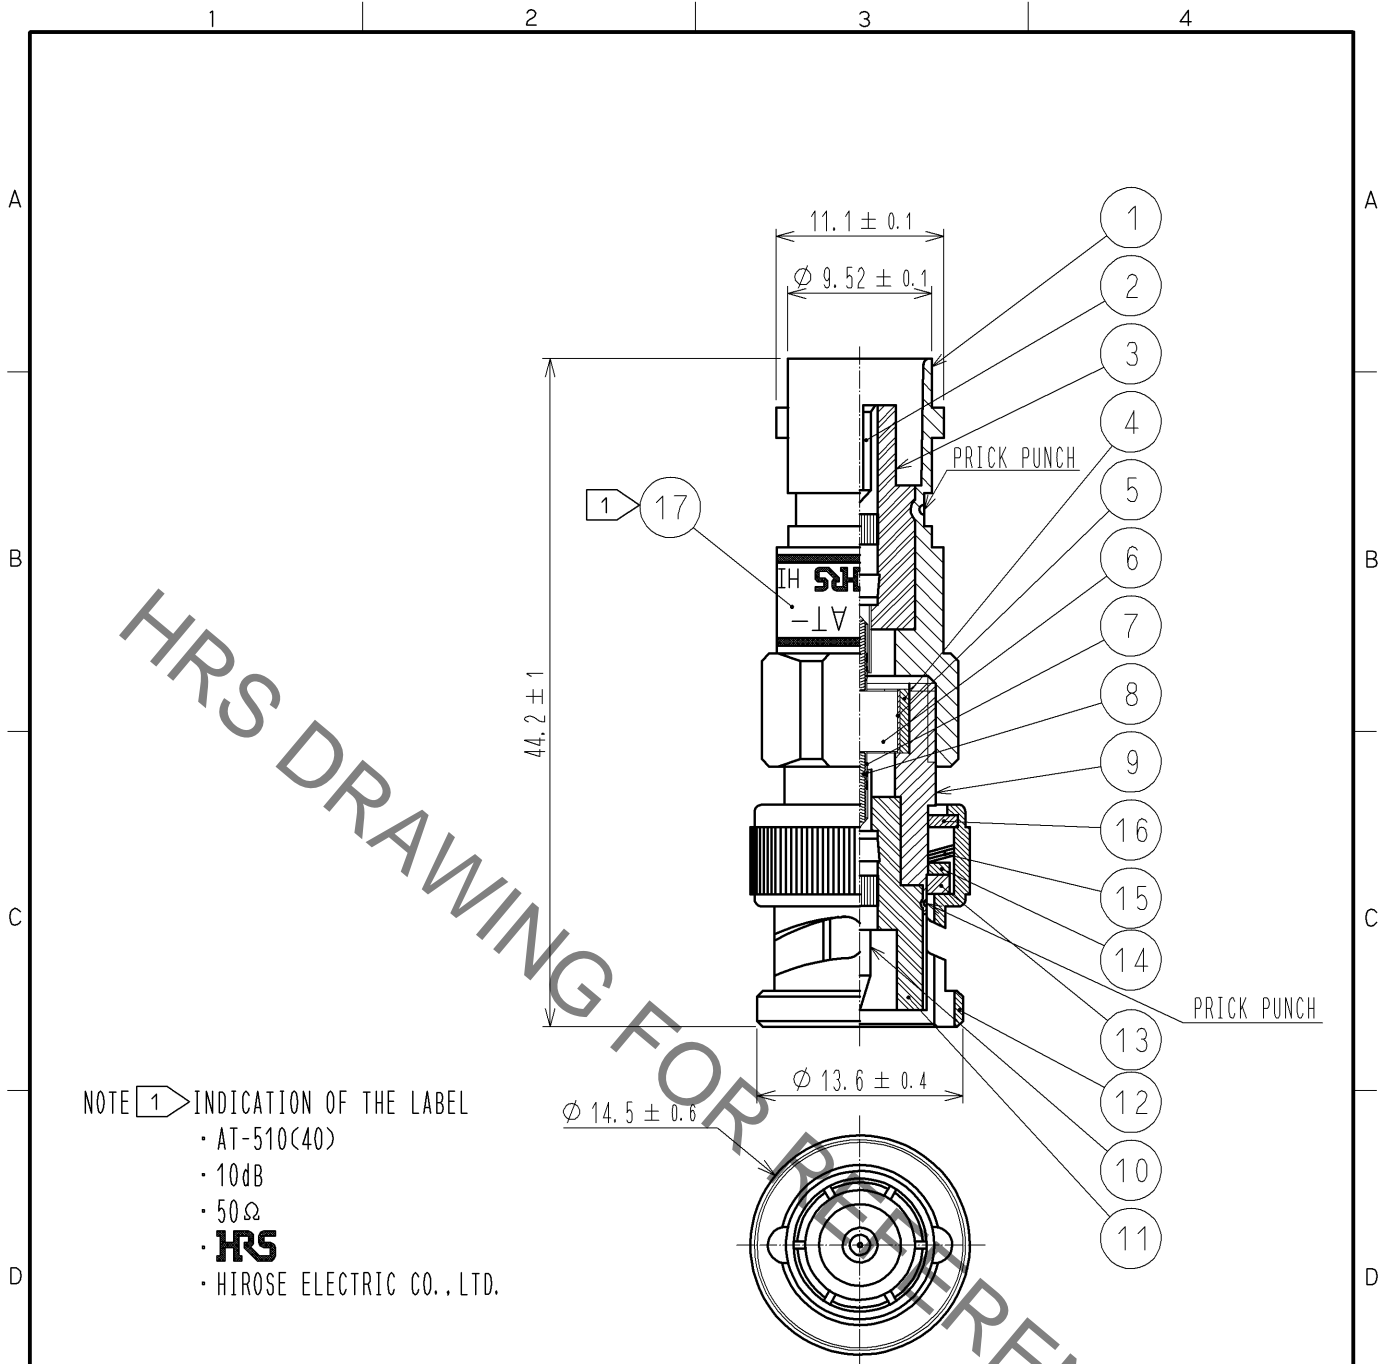

NOTE 1 INDICATION OF THE LABEL
 • AT-510(40)
 • 10dB
 • 50Ω
 • **HRS**
 • HIROSE ELECTRIC CO., LTD.

8	PIANO WIRE		17		LABEL
7	BERYLLIUM COPPER	GOLD PLATING	16	BRASS	NICKEL PLATING
6	ALUMINA		15	BERYLLIUM COPPER	SILVER PLATING
5	BERYLLIUM COPPER	GOLD PLATING	14	BRASS	NICKEL PLATING
4	BRASS	NICKEL PLATING	13	SILICON RUBBER	
3	PTFE		12	BRASS	NICKEL PLATING
2	BERYLLIUM COPPER	GOLD PLATING	11	PTFE	
1	BRASS	NICKEL PLATING	10	BRASS	GOLD PLATING
			9	BRASS	NICKEL PLATING
NO.	MATERIAL	FINISH . REMARKS	NO.	MATERIAL	FINISH . REMARKS

UNITS mm		SCALE 2 : 1	COUNT 	DESCRIPTION OF REVISIONS	DESIGNED	CHECKED	DATE
HIROSE ELECTRIC CO., LTD.		APPROVED : MT. SHIBUTANI	12.01.27	DRAWING NO.	EDC4-030151-01		
		CHECKED : KY. SHIMIZU	12.01.27	PART NO.	AT-510(40)		
		DESIGNED : TK. SAWAGUCHI	12.01.26	CODE NO.	CL354-0039-2-40		
		DRAWN : TK. SAWAGUCHI	12.01.26		1/1		