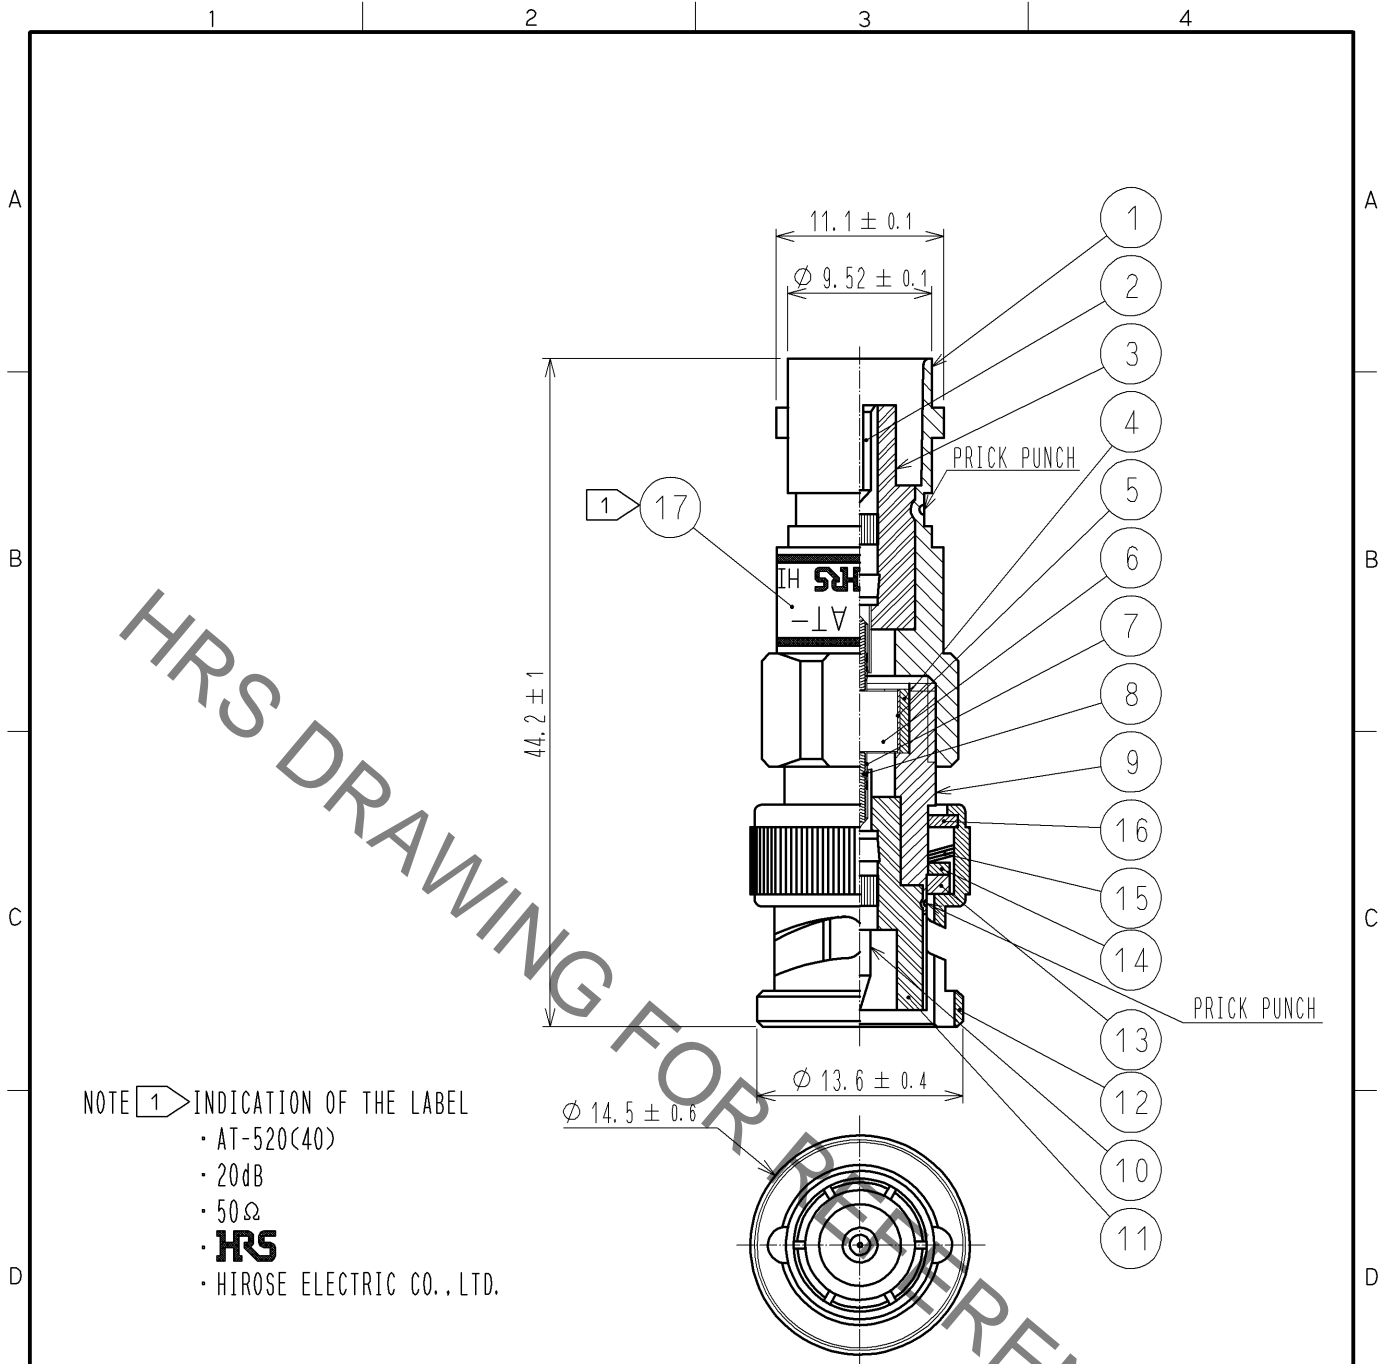

NOTE 1 INDICATION OF THE LABEL
 • AT-520(40)
 • 20dB
 • 50Ω
 • **HRS**
 • HIROSE ELECTRIC CO., LTD.

8	PIANO WIRE		17		LABEL
7	BERYLLIUM COPPER	GOLD PLATING	16	BRASS	NICKEL PLATING
6	ALUMINA		15	BERYLLIUM COPPER	SILVER PLATING
5	BERYLLIUM COPPER	GOLD PLATING	14	BRASS	NICKEL PLATING
4	BRASS	NICKEL PLATING	13	SILICON RUBBER	
3	PTFE		12	BRASS	NICKEL PLATING
2	BERYLLIUM COPPER	GOLD PLATING	11	PTFE	
1	BRASS	NICKEL PLATING	10	BRASS	GOLD PLATING
			9	BRASS	NICKEL PLATING
NO.	MATERIAL	FINISH . REMARKS	NO.	MATERIAL	FINISH . REMARKS

UNITS mm		SCALE 2 : 1	COUNT 	DESCRIPTION OF REVISIONS	DESIGNED	CHECKED	DATE
HIROSE ELECTRIC CO., LTD.		APPROVED : MT. SHIBUTANI	12.01.27	DRAWING NO.	EDC4-030152-01		
		CHECKED : KY. SHIMIZU	12.01.27	PART NO.	AT-520(40)		
		DESIGNED : TK. SAWAGUCHI	12.01.26	CODE NO.	CL354-0040-1-40		
		DRAWN : TK. SAWAGUCHI	12.01.26		1/1		