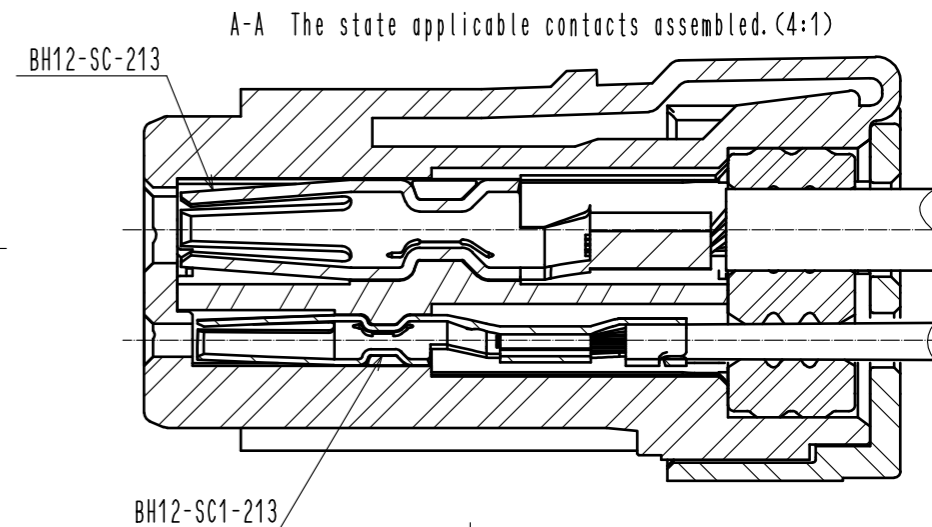

△ Shape change

Isometric drawing(2:1)

- Notes
1. This product is delivered disassembled.
 2. Applicable crimp contact
Power : BH12-SC-213(CL140-0014-0-00) (Applicable wire:AWG#14 to 16 Wire jacket diameter: $\phi 2.6$ to 3.0)
Signal : BH12-SC1-213(CL140-0015-0-00) (Applicable wire:AWG#22 to 24 Wire jacket diameter: $\phi 1.4$ to 1.6)
 3. The assembly of this product applies to the manual ETAD-C0454-00.
 4. The cable pull and twisting strength, waterproof tightness and other characteristics may differ, depending on the cable structure, please confirm before the use.
 - △ 5. Please do not use this connector in the condition of incomplete mating. Otherwise, the electrical performance, waterproofness, and lock strength cannot meet the defined specifications.
 - △ 6. Remove the plug while pressing with a finger the lock spring on the plug to unlock. To prevent the lock hanger from being damaged or the cables from being disconnected, do not remove the plug when it is locked. Please avoid force is applied to particular cable.

2	PBT	(Black) UL94V-0	4	シリコンゴム	(Red)
1	PBT	(Black) UL94V-0	3	PBT	(Black) UL94V-0
NO.	MATERIAL	FINISH . REMARKS	NO.	MATERIAL	FINISH . REMARKS
UNITS mm		SCALE 5 : 1	COUNT 1	DESCRIPTION OF REVISIONS DIS-C-00004209	DESIGNED HN. TANAKA
APPROVED . YH. YAMADA		20200128		DESIGNED SH. KOYAMA	20200128
CHECKED . HN. TANAKA		20200128		DRAWN . SH. KOYAMA	20200128
DRAWN . SH. KOYAMA		20200128		DATE 20200825	
DRAWING NO. EDC-390397-00-00				CHECKED HY. KOBAYASHI	
PART NO. BH12WP-4SC				DATE	
CODE NO. CL140-0010-0-00				DATE	
				1/1	