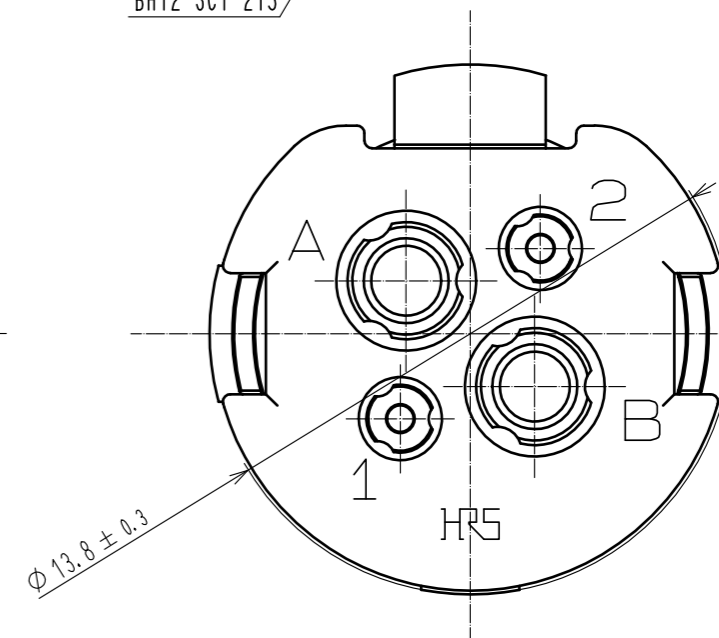

△ Shape change

Isometric drawing(2:1)

- Notes
1. This product is delivered disassembled.
 2. Applicable crimp contact
Power : BH12-SC-213(CL140-0014-0-00) (Applicable wire:AWG#14 to 16 Wire jacket diameter: $\phi 2.6$ to 3.0)
Signal : BH12-SC1-213(CL140-0015-0-00) (Applicable wire:AWG#22 to 24 Wire jacket diameter: $\phi 1.4$ to 1.6)
 3. The assembly of this product applies to the manual ETAD-C0454-00.
 4. The cable pull and twisting strength, waterproof tightness and other characteristics may differ, depending on the cable structure, please confirm before the use.
 - △ 5. Please do not use this connector in the condition of incomplete mating. Otherwise, the electrical performance, waterproofness, and lock strength cannot meet the defined specifications.
 - △ 6. Remove the plug while pressing with a finger the lock spring on the plug to unlock. To prevent the lock hanger from being damaged or the cables from being disconnected, do not remove the plug when it is locked. Please avoid force is applied to particular cable.

2	PBT	(Black) UL94V-0	4	シリコンゴム	(Red)
1	PBT	(Black) UL94V-0	3	PBT	(Black) UL94V-0
NO.	MATERIAL	FINISH . REMARKS	NO.	MATERIAL	FINISH . REMARKS
UNITS mm		SCALE 5 : 1	COUNT 1	DESCRIPTION OF REVISIONS DIS-C-00004209	DESIGNED HN. TANAKA
APPROVED . YH. YAMADA		20200128		DESIGNED SH. KOYAMA	20200128
CHECKED . HN. TANAKA		20200128		DRAWN . SH. KOYAMA	20200128
DRAWN . SH. KOYAMA		20200128		DATE 20200825	
DRAWING NO. EDC-390397-00-00				CHECKED HY. KOBAYASHI	
PART NO. BH12WP-4SC				DATE	
CODE NO. CL140-0010-0-00				DATE	
				1/1	