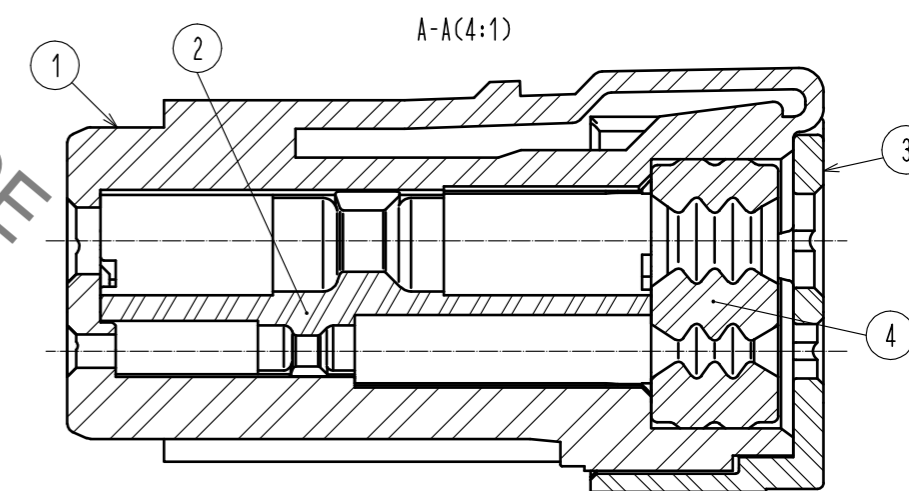

△ Shape change

Isometric drawing(2:1)

- Notes
1. This product is delivered disassembled.
 2. Applicable crimp contact
Power : BH12-SC-213(CL140-0014-0-00) (Applicable wire:AWG#14 to 16 Wire jacket diameter: $\phi 2.6$ to 3.0)
Signal : BH12-SC1-213(CL140-0015-0-00) (Applicable wire:AWG#22 to 24 Wire jacket diameter: $\phi 1.4$ to 1.6)
 3. The assembly of this product applies to the manual ETAD-C0454-00.
 4. The cable pull and twisting strength, waterproof tightness and other characteristics may differ, depending on the cable structure, please confirm before the use.
 - △ 5. Please do not use this connector in the condition of incomplete mating. Otherwise, the electrical performance, waterproofness, and lock strength cannot meet the defined specifications.
 - △ 6. Remove the plug while pressing with a finger the lock spring on the plug to unlock. To prevent the lock hanger from being damaged or the cables from being disconnected, do not remove the plug when it is locked. Please avoid force is applied to particular cable.

2	PBT	(Black) UL94V-0	4	シリコンゴム	(Red)
1	PBT	(Black) UL94V-0	3	PBT	(Black) UL94V-0
NO.	MATERIAL	FINISH . REMARKS	NO.	MATERIAL	FINISH . REMARKS
UNITS mm		SCALE 5 : 1	COUNT 1	DESCRIPTION OF REVISIONS DIS-C-00004209	DESIGNED HN. TANAKA
APPROVED . YH. YAMADA		20200128		DESIGNED SH. KOYAMA	20200128
CHECKED . HN. TANAKA		20200128		DRAWN . SH. KOYAMA	20200128
DRAWN . SH. KOYAMA		20200128		DATE 20200825	
DRAWING NO. EDC-390397-00-00				CHECKED HY. KOBAYASHI	
PART NO. BH12WP-4SC				DATE	
CODE NO. CL140-0010-0-00				DATE	
				1/1	