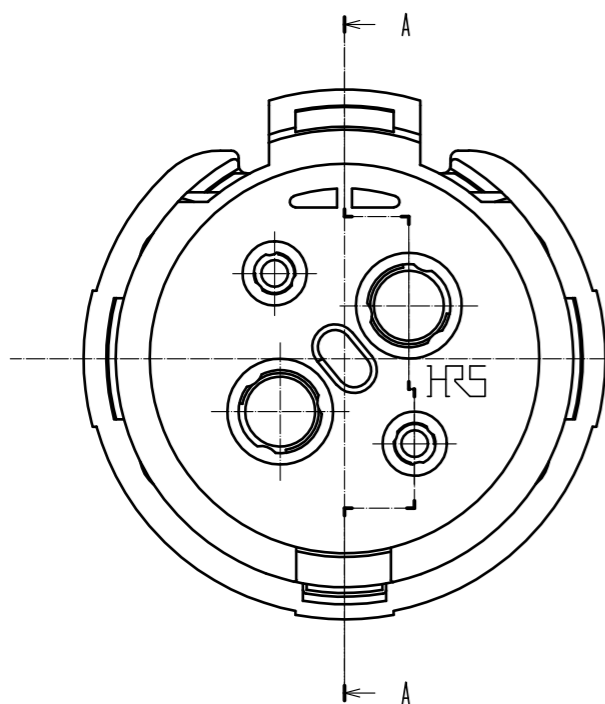

△ Shape change

Isometric drawing(2:1)

- Notes
1. This product is delivered disassembled.
 2. Applicable crimp contact
Power : BH12-SC-213(CL140-0014-0-00) (Applicable wire:AWG#14 to 16 Wire jacket diameter: $\phi 2.6$ to 3.0)
Signal : BH12-SC1-213(CL140-0015-0-00) (Applicable wire:AWG#22 to 24 Wire jacket diameter: $\phi 1.4$ to 1.6)
 3. The assembly of this product applies to the manual ETAD-C0454-00.
 4. The cable pull and twisting strength, waterproof tightness and other characteristics may differ, depending on the cable structure, please confirm before the use.
 - △ 5. Please do not use this connector in the condition of incomplete mating. Otherwise, the electrical performance, waterproofness, and lock strength cannot meet the defined specifications.
 - △ 6. Remove the plug while pressing with a finger the lock spring on the plug to unlock. To prevent the lock hanger from being damaged or the cables from being disconnected, do not remove the plug when it is locked. Please avoid force is applied to particular cable.

2	PBT	(Black) UL94V-0	4	シリコンゴム	(Red)
1	PBT	(Black) UL94V-0	3	PBT	(Black) UL94V-0
NO.	MATERIAL	FINISH . REMARKS	NO.	MATERIAL	FINISH . REMARKS
UNITS mm		SCALE 5 : 1	COUNT 1	DESCRIPTION OF REVISIONS DIS-C-00004209	DESIGNED HN. TANAKA
APPROVED . YH. YAMADA		20200128		DESIGNED SH. KOYAMA	20200128
CHECKED . HN. TANAKA		20200128		DRAWN . SH. KOYAMA	20200128
DRAWN . SH. KOYAMA		20200128		DATE 20200825	
DRAWING NO. EDC-390397-00-00				CHECKED HY. KOBAYASHI	
PART NO. BH12WP-4SC				DATE	
CODE NO. CL140-0010-0-00				DATE	
				1/1	