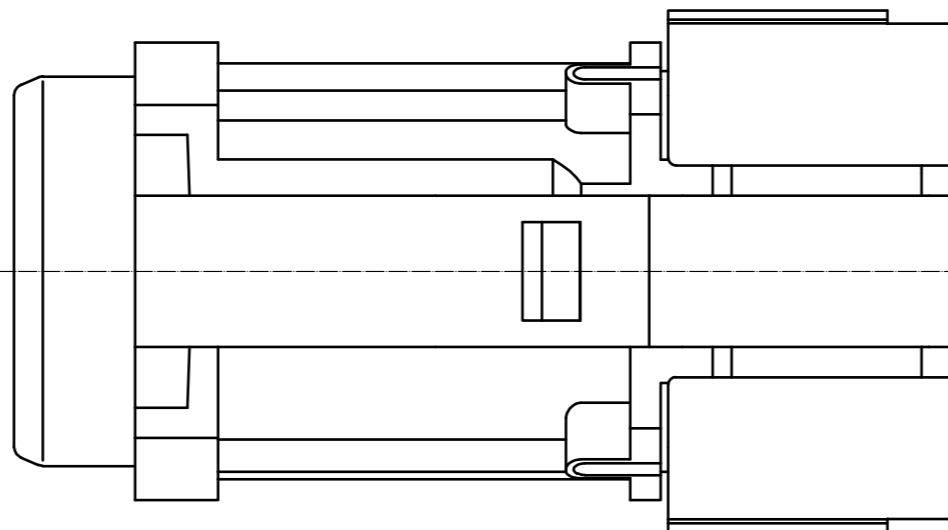

△ Shape change

Isometric drawing(2:1)

- Notes
1. This product is delivered disassembled.
 2. Applicable crimp contact
Power : BH12-SC-213(CL140-0014-0-00) (Applicable wire:AWG#14 to 16 Wire jacket diameter: $\phi 2.6$ to 3.0)
Signal : BH12-SC1-213(CL140-0015-0-00) (Applicable wire:AWG#22 to 24 Wire jacket diameter: $\phi 1.4$ to 1.6)
 3. The assembly of this product applies to the manual ETAD-C0454-00.
 4. The cable pull and twisting strength, waterproof tightness and other characteristics may differ, depending on the cable structure, please confirm before the use.
 - △ 5. Please do not use this connector in the condition of incomplete mating. Otherwise, the electrical performance, waterproofness, and lock strength cannot meet the defined specifications.
 - △ 6. Remove the plug while pressing with a finger the lock spring on the plug to unlock. To prevent the lock hanger from being damaged or the cables from being disconnected, do not remove the plug when it is locked. Please avoid force is applied to particular cable.

2	PBT	(Black) UL94V-0	4	シリコンゴム	(Red)
1	PBT	(Black) UL94V-0	3	PBT	(Black) UL94V-0
NO.	MATERIAL	FINISH . REMARKS	NO.	MATERIAL	FINISH . REMARKS
UNITS mm		SCALE 5 : 1	COUNT 1	DESCRIPTION OF REVISIONS DIS-C-00004209	DESIGNED HN. TANAKA
APPROVED . YH. YAMADA		20200128		DESIGNED SH. KOYAMA	20200128
CHECKED . HN. TANAKA		20200128		DRAWN . SH. KOYAMA	20200128
DRAWN . SH. KOYAMA		20200128		DATE 20200825	
DRAWING NO. EDC-390397-00-00				CHECKED HY. KOBAYASHI	
PART NO. BH12WP-4SC				DATE	
CODE NO. CL140-0010-0-00				DATE	
				1/1	