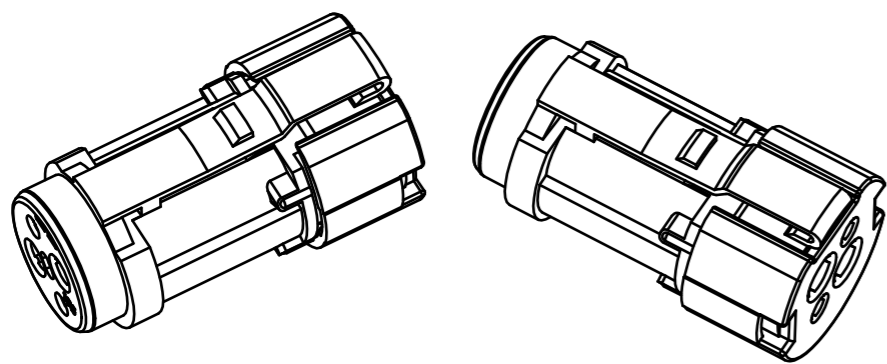

△ Shape change

Isometric drawing(2:1)

- Notes
1. This product is delivered disassembled.
 2. Applicable crimp contact
Power : BH12-SC-213(CL140-0014-0-00) (Applicable wire:AWG#14 to 16 Wire jacket diameter: $\phi 2.6$ to 3.0)
Signal : BH12-SC1-213(CL140-0015-0-00) (Applicable wire:AWG#22 to 24 Wire jacket diameter: $\phi 1.4$ to 1.6)
 3. The assembly of this product applies to the manual ETAD-C0454-00.
 4. The cable pull and twisting strength, waterproof tightness and other characteristics may differ, depending on the cable structure, please confirm before the use.
 - △ 5. Please do not use this connector in the condition of incomplete mating. Otherwise, the electrical performance, waterproofness, and lock strength cannot meet the defined specifications.
 - △ 6. Remove the plug while pressing with a finger the lock spring on the plug to unlock. To prevent the lock hanger from being damaged or the cables from being disconnected, do not remove the plug when it is locked. Please avoid force is applied to particular cable.