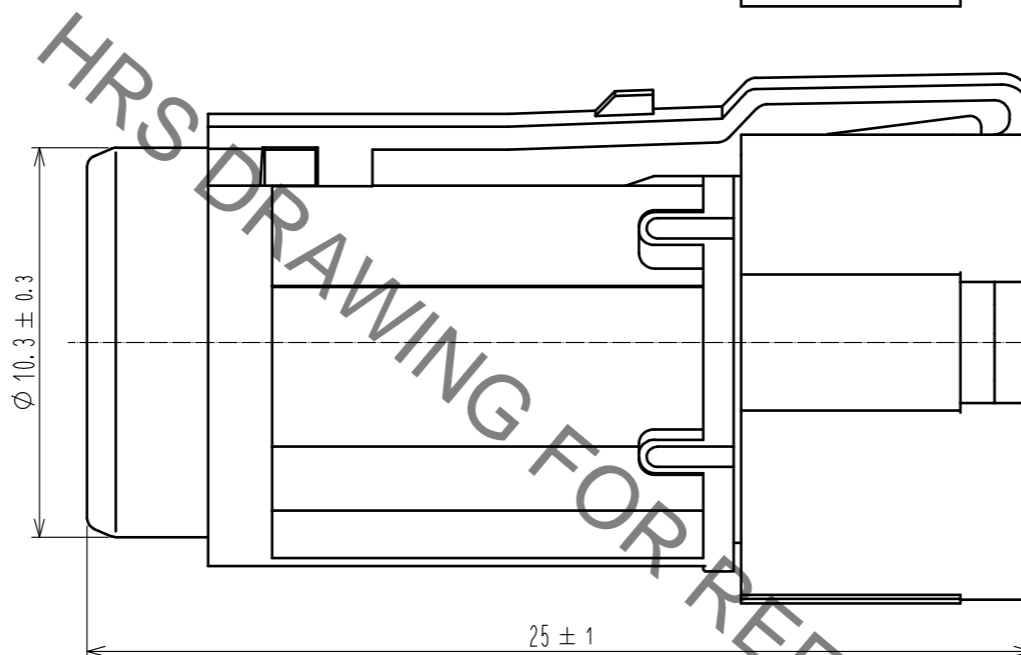

△ Shape change

Isometric drawing(2:1)

- Notes
1. This product is delivered disassembled.
 2. Applicable crimp contact
Power : BH12-SC-213(CL140-0014-0-00) (Applicable wire:AWG#14 to 16 Wire jacket diameter: $\phi 2.6$ to 3.0)
Signal : BH12-SC1-213(CL140-0015-0-00) (Applicable wire:AWG#22 to 24 Wire jacket diameter: $\phi 1.4$ to 1.6)
 3. The assembly of this product applies to the manual ETAD-C0454-00.
 4. The cable pull and twisting strength, waterproof tightness and other characteristics may differ, depending on the cable structure, please confirm before the use.
 - △ 5. Please do not use this connector in the condition of incomplete mating. Otherwise, the electrical performance, waterproofness, and lock strength cannot meet the defined specifications.
 - △ 6. Remove the plug while pressing with a finger the lock spring on the plug to unlock. To prevent the lock hanger from being damaged or the cables from being disconnected, do not remove the plug when it is locked. Please avoid force is applied to particular cable.

2	PBT	(Black) UL94V-0	4	シリコンゴム	(Red)
1	PBT	(Black) UL94V-0	3	PBT	(Black) UL94V-0
NO.	MATERIAL	FINISH . REMARKS	NO.	MATERIAL	FINISH . REMARKS
UNITS mm		SCALE 5 : 1	COUNT 1	DESCRIPTION OF REVISIONS DIS-C-00004209	DESIGNED HN. TANAKA
APPROVED . YH. YAMADA		20200128		DESIGNED SH. KOYAMA	20200128
CHECKED . HN. TANAKA		20200128		DRAWN . SH. KOYAMA	20200128
DRAWN . SH. KOYAMA		20200128		DATE 20200825	
DRAWING NO. EDC-390397-00-00				CHECKED HY. KOBAYASHI	
PART NO. BH12WP-4SC				DATE	
CODE NO. CL140-0010-0-00				DATE	
				1/1	