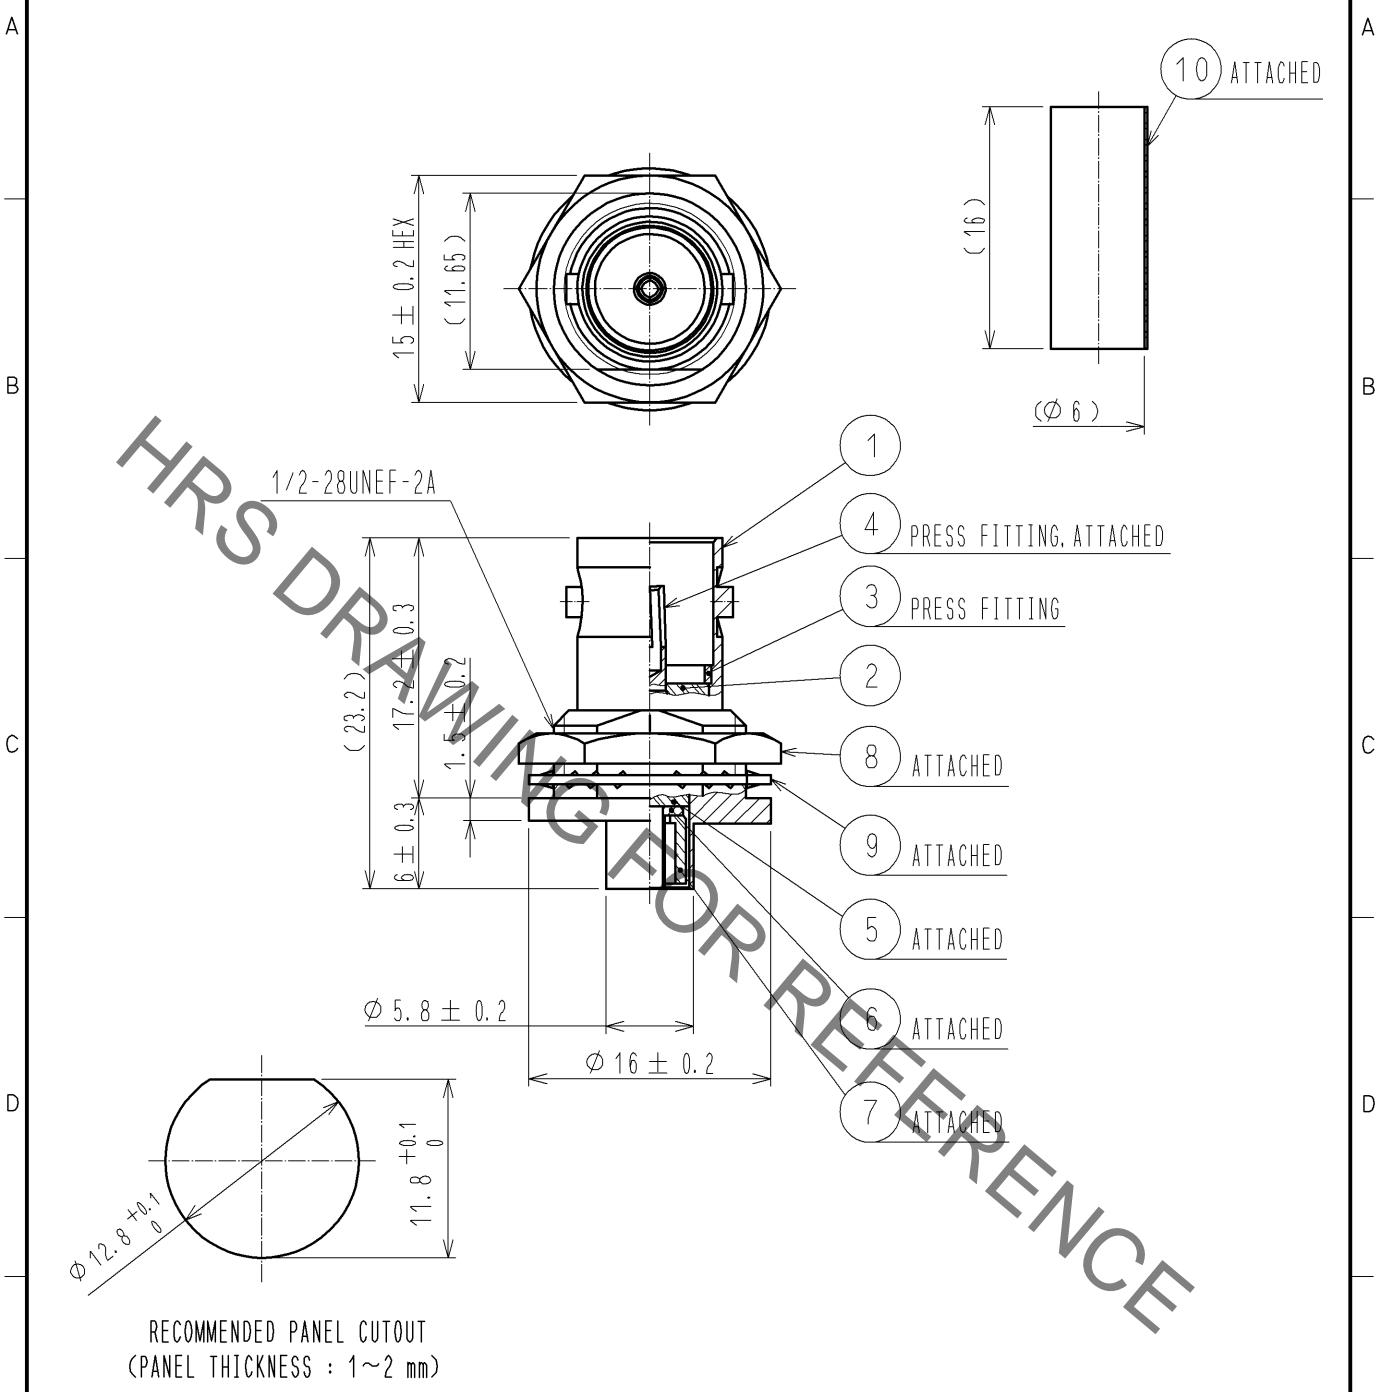

[ASSEMBLE TOOL]
 APPLICABLE OUTER CONDUCTOR CRIMPING TOOL
 :HT303/UM.MSS-T-1(2.5 HOLE)

RECOMMENDED PANEL CUTOUT
 (PANEL THICKNESS : 1~2 mm)

RoHS COMPLIANT

5	PTFE		10	POLYOLEFIN	HEAT SHRINK TUBING(BLACK)
4	BERYLLIUM COPPER	GOLD PLATING	9	STEEL	NICKEL PLATING
3	BRASS	NICKEL PLATING	8	BRASS	NICKEL PLATING
2	PTFE		7	BRASS	NICKEL PLATING
1	BRASS	NICKEL PLATING	6	BRASS	NICKEL PLATING
NO.	MATERIAL	FINISH , REMARKS	NO.	MATERIAL	FINISH , REMARKS

UNITS mm	SCALE 2 : 1	COUNT	DESCRIPTION OF REVISIONS	DESIGNED	CHECKED	DATE
HRS HIROSE ELECTRIC CO., LTD.			APPROVED :MH. YAMANE 11. 01. 24 CHECKED :TS. NOBE 11. 01. 21 DESIGNED :YI. FUNADA 11. 01. 18 DRAWN :YI. FUNADA 11. 01. 18	DRAWING NO. EDC4-131200-40 PART NO. BNC(75)-BPJ-1.5CV-(P)(40) CODE NO. CL302-0369-8-40		