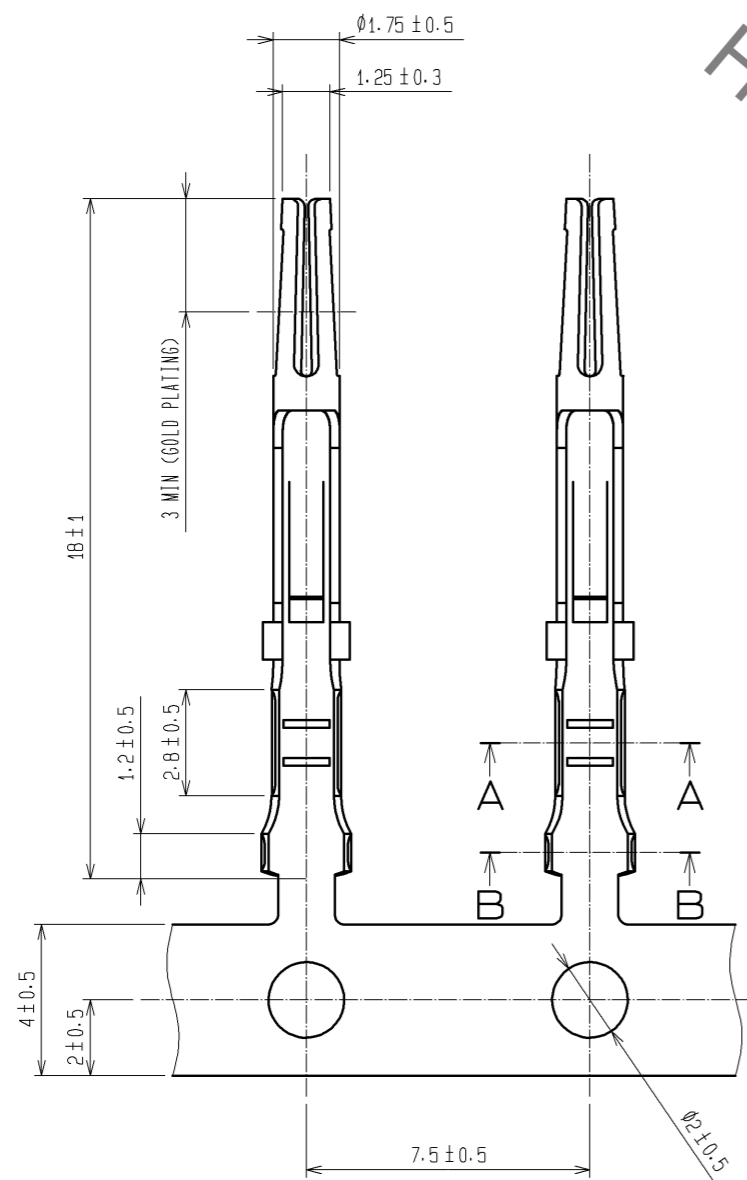

NOTE 1. PER REEL 10000 CONTACTS.

HRS DRAWING FOR REFERENCE

A-A (10:1)

B-B (10:1)

1	PHOSPHOR BRONZE	CONTACT AREA : GOLD PLATING 0.2μm min UNDER : NICKEL PLATING 1μm min	2	CARTON	REEL TO ROLLUP CONTACTS		
NO.	MATERIAL	FINISH . REMARKS	NO.	MATERIAL	FINISH . REMARKS		
UNITS mm		SCALE 5 : 1	COUNT 	DESCRIPTION OF REVISIONS	DESIGNED	CHECKED	DATE
HRS HIROSE ELECTRIC CO., LTD.		APPROVED : YH. ENAMI	08.12.03	DRAWING NO. EDC3-009355-01			
		CHECKED : HO. MIWA	08.12.03	PART NO. CD-SC-221			
		DESIGNED : YH. MAMADA	08.12.02	CODE NO. CL211-0204-0-00			
		DRAWN : YH. MAMADA	08.12.02				