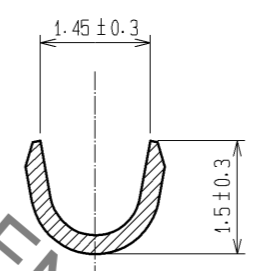

NOTE 1. PER REEL 10000 CONTACTS.

HRS DRAWING FOR REFERENCE

A-A (10:1)

B-B (10:1)

1	PHOSPHOR BRONZE	CONTACT AREA : GOLD PLATING 0.2μm min UNDER : NICKEL PLATING 1μm min	2	CARTON	REEL TO ROLLUP CONTACTS		
NO.	MATERIAL	FINISH . REMARKS	NO.	MATERIAL	FINISH . REMARKS		
UNITS mm		SCALE 5 : 1	COUNT 	DESCRIPTION OF REVISIONS	DESIGNED	CHECKED	DATE
HRS HIROSE ELECTRIC CO., LTD.		APPROVED : YH. ENAMI	08.12.03	DRAWING NO. EDC3-009355-01			
		CHECKED : HO. MIWA	08.12.03	PART NO. CD-SC-221			
		DESIGNED : YH. MAMADA	08.12.02	CODE NO. CL211-0204-0-00			
		DRAWN : YH. MAMADA	08.12.02				