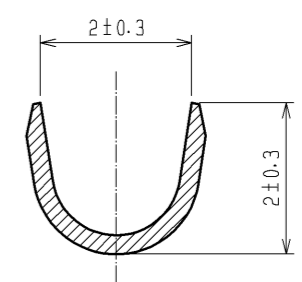

NOTE 1. PER REEL 10000 CONTACTS.

HRS DRAWING FOR REFERENCE

A-A (10:1)

B-B (10:1)

1	PHOSPHOR BRONZE	CONTACT AREA : GOLD PLATING 0.2μm min UNDER : NICKEL PLATING 1μm min	2	CARTON	REEL TO ROLLUP CONTACTS		
NO.	MATERIAL	FINISH . REMARKS	NO.	MATERIAL	FINISH . REMARKS		
UNITS mm		SCALE 5 : 1	COUNT 	DESCRIPTION OF REVISIONS	DESIGNED	CHECKED	DATE
HRS HIROSE ELECTRIC CO., LTD.		APPROVED : YH. ENAMI	08.12.03	DRAWING NO. EDC3-009355-01			
		CHECKED : HO. MIWA	08.12.03	PART NO. CD-SC-221			
		DESIGNED : YH. MAMADA	08.12.02	CODE NO. CL211-0204-0-00			
		DRAWN : YH. MAMADA	08.12.02				