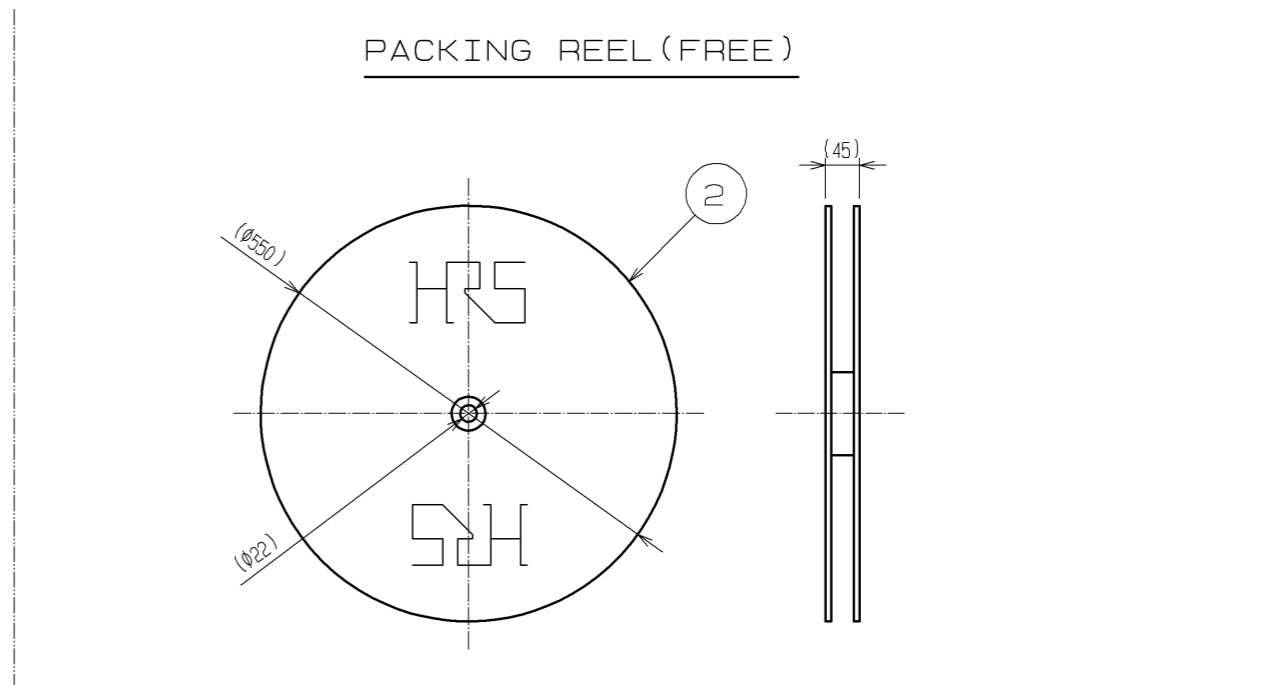

NOTE 1. PER REEL 10000 CONTACTS.

HRS DRAWING FOR REFERENCE

A-A (10:1)

B-B (10:1)

1	PHOSPHOR BRONZE	CONTACT AREA : GOLD PLATING 0.2μm min UNDER : NICKEL PLATING 1μm min	2	CARTON	REEL TO ROLLUP CONTACTS		
NO.	MATERIAL	FINISH . REMARKS	NO.	MATERIAL	FINISH . REMARKS		
UNITS mm		SCALE 5 : 1	COUNT 	DESCRIPTION OF REVISIONS	DESIGNED	CHECKED	DATE
HRS HIROSE ELECTRIC CO., LTD.		APPROVED : YH. ENAMI	08.12.03	DRAWING NO. EDC3-009355-01			
		CHECKED : HO. MIWA	08.12.03	PART NO. CD-SC-221			
		DESIGNED : YH. MAMADA	08.12.02	CODE NO. CL211-0204-0-00			
		DRAWN : YH. MAMADA	08.12.02				