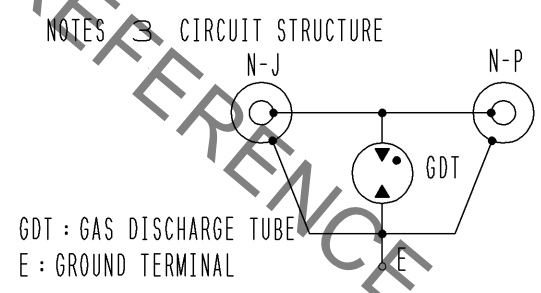

- NOTES
- ① INDICATION OF THE LABEL.
 - CP-N-PJG-3 (PART NUMBER)
 - S.NO. ***** (SERIAL NUMBER)
 - HRS (LOGO)
 - ② USE THE BOLT SIZE M4 WITH LENGTH OF UNDER 5mm FOR GROUND.

④ USE THE WATERPROOFING TAPE IN CASE OF OUTSIDE USING.