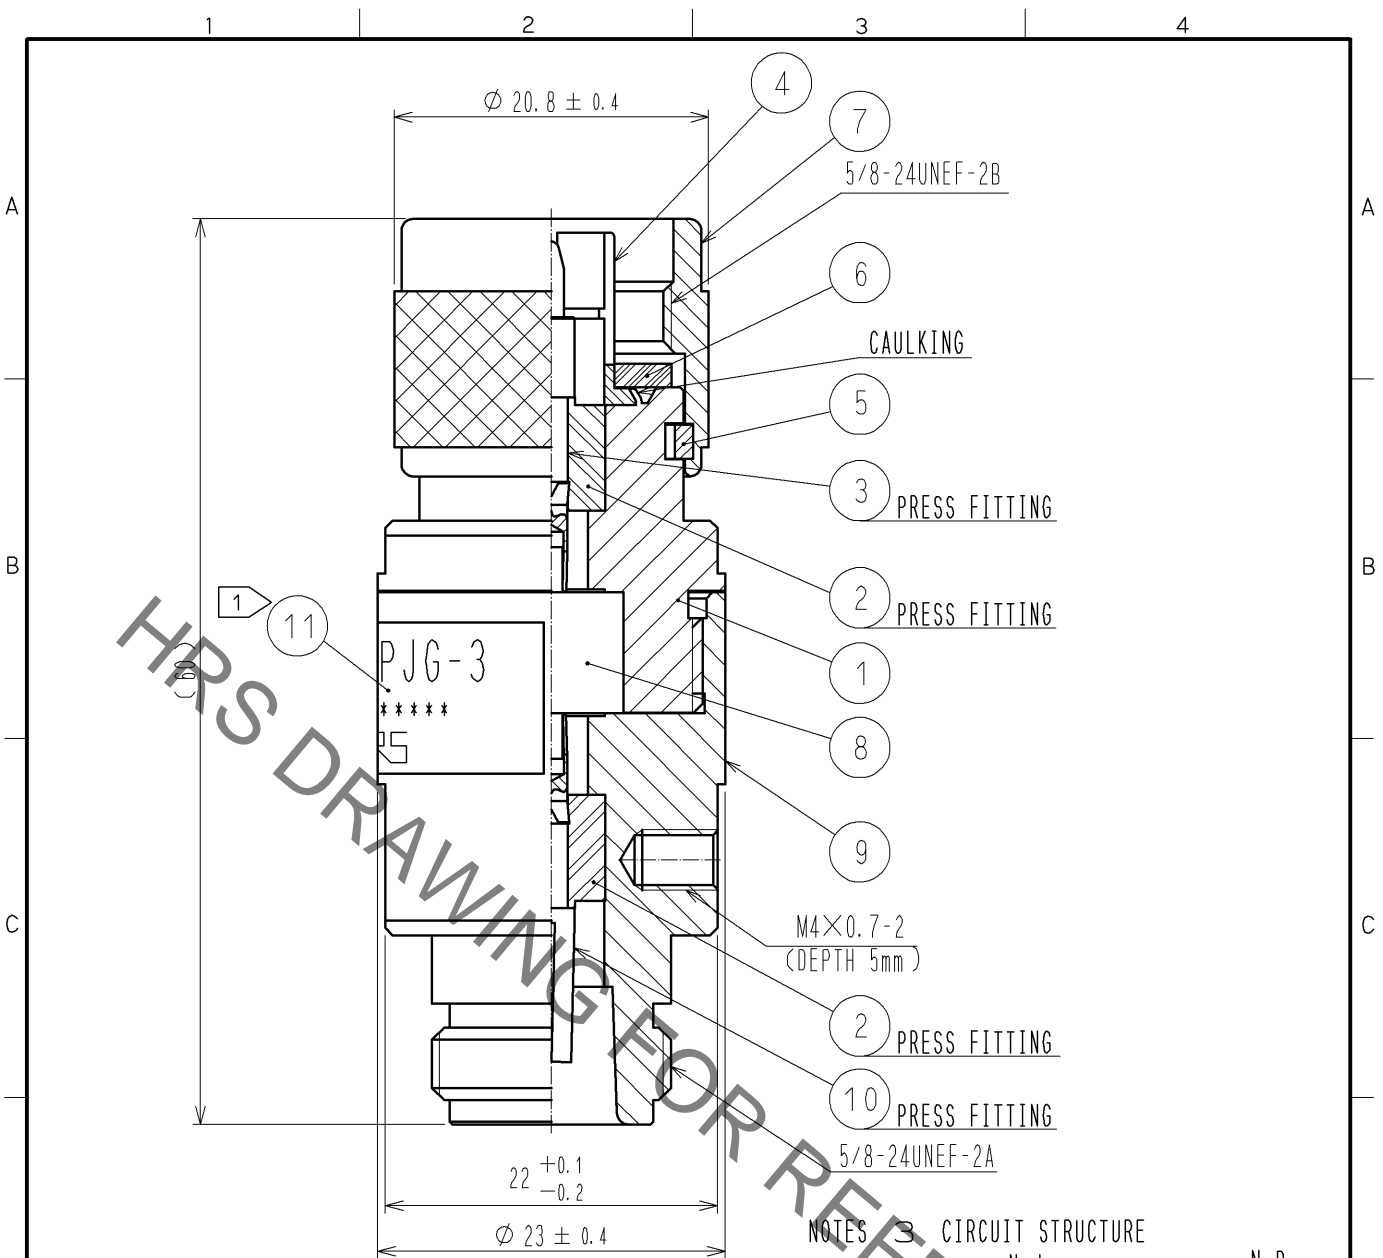

- NOTES
- ① INDICATION OF THE LABEL.
 - CP-N-PJG-3 (PART NUMBER)
 - S.NO. ***** (SERIAL NUMBER)
 - HRS (LOGO)
 - ② USE THE BOLT SIZE M4 WITH LENGTH OF UNDER 5mm FOR GROUND.

④ USE THE WATERPROOFING TAPE IN CASE OF OUTSIDE USING.

UNITS	SCALE	COUNT	DESCRIPTION OF REVISIONS	DESIGNED	CHECKED	DATE
mm	2 : 1	△				
HIROSE ELECTRIC CO., LTD.			APPROVED : MT. SHIBUTANI 14. 01. 27 CHECKED : TK. SAWAGUCHI 14. 01. 27 DESIGNED : KY. SHIMIZU 14. 01. 27 DRAWN : KY. SHIMIZU 14. 01. 27	DRAWING NO. EDC4-178790-00 PART NO. CP-N-PJG-3 CODE NO. CL355-0131-1-00	1/1	