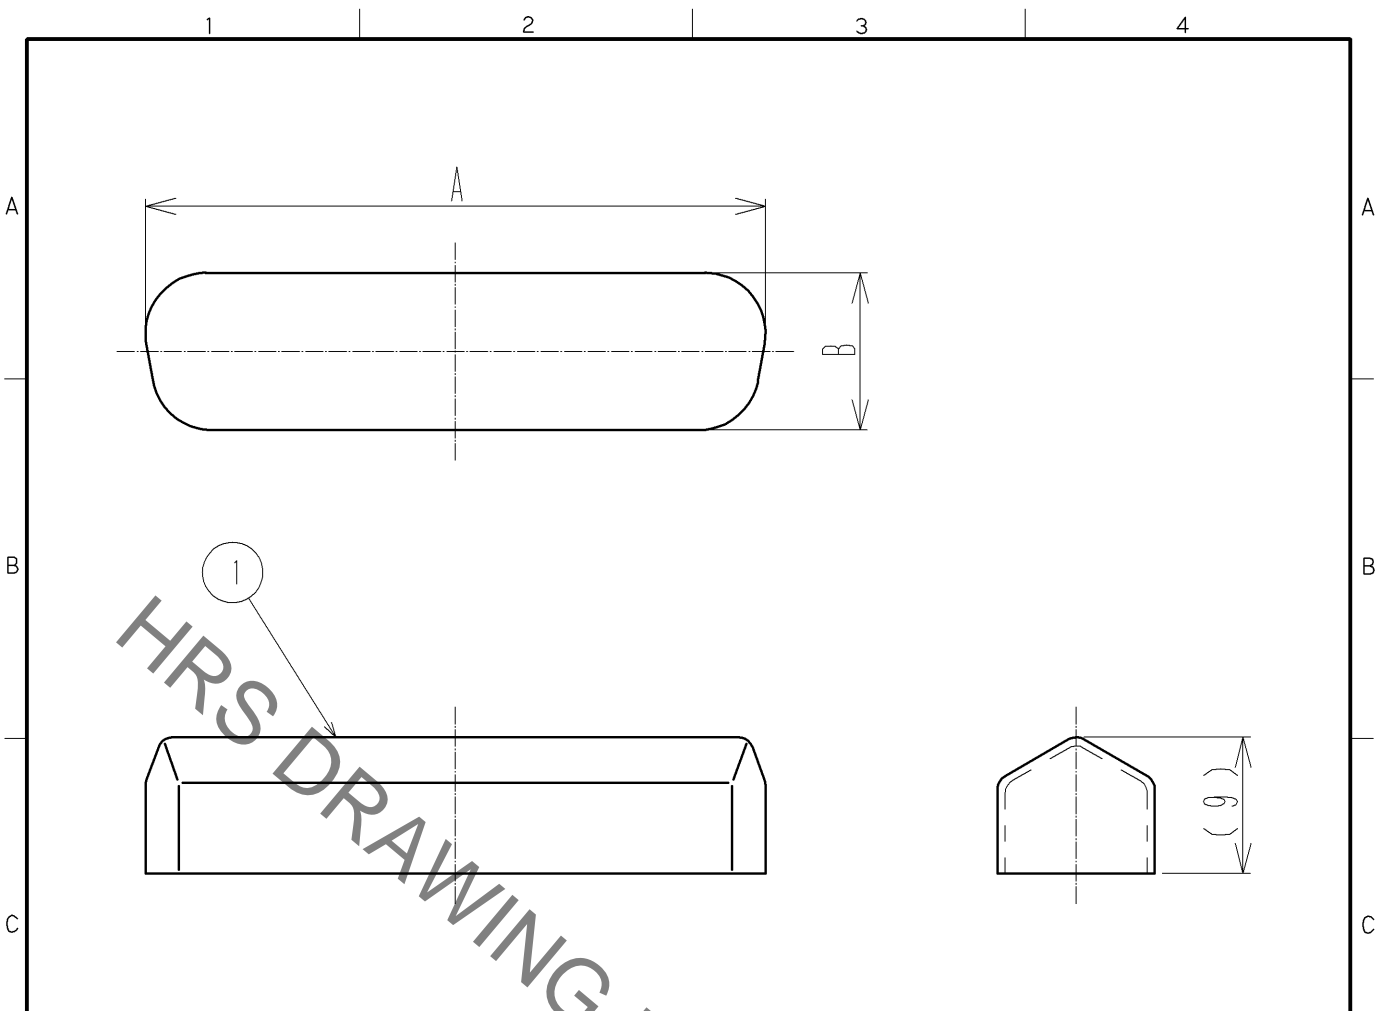

	CL No.	CONTACTS	PART No.	A	B
P	211-0777-7	9	DE-9P-DC1	18.7	10.2
	211-0778-0	15	DA-15P-DC1	27.0	10.2
	211-0779-2	25	DB-25P-DC1	41.0	10.4
	211-0780-1	37	DC-37P-DC1	57.7	10.6
	211-0781-4	50	DD-50P-DC1	55.0	13.3
S	211-0782-7	9	DE-9S-DC1	17.4	8.8
	211-0783-0	15	DA-15S-DC1	25.6	8.8
	211-0784-2	25	DB-25S-DC1	39.3	8.8
	211-0785-5	37	DC-37S-DC1	55.8	8.8
	211-0786-8	50	DD-50S-DC1	53.4	11.6

NOTE. 1. DIMENSIONS ARE FOR REFERENCE.  
 2. DUST CAP FOR MALE CONNECTOR IS NOT APPLICABLE TO THE CONNECTOR WITH LOCK METAL (LN).

1	POLYVINYLCHLORIDE	(BLUE)UL94V-2
NO.	MATERIAL	FINISH, REMARKS

UNITS mm		SCALE FREE	COUNT 	DESCRIPTION OF REVISIONS	DESIGNED	CHECKED	DATE
-------------	--	---------------	-----------	--------------------------	----------	---------	------