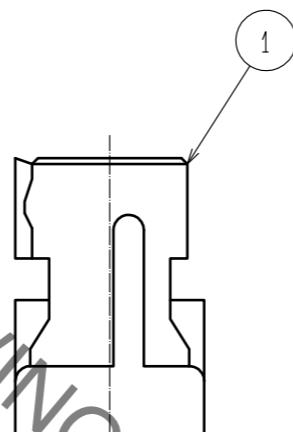

HRS No.	Part No.	Number of contact	A	B
CL543-0568-6	DF11- 4DS-2C	4	6.0	2.0
CL543-0502-8	DF11- 6DS-2C	6	8.0	4.0
CL543-0503-0	DF11- 8DS-2C	8	10.0	6.0
CL543-0504-3	DF11-10DS-2C	10	12.0	8.0
CL543-0505-6	DF11-12DS-2C	12	14.0	10.0
CL543-0506-9	DF11-14DS-2C	14	16.0	12.0
CL543-0507-1	DF11-16DS-2C	16	18.0	14.0
CL543-0508-4	DF11-18DS-2C	18	20.0	16.0
CL543-0509-7	DF11-20DS-2C	20	22.0	18.0
CL543-0510-6	DF11-22DS-2C	22	24.0	20.0
CL543-0511-9	DF11-24DS-2C	24	26.0	22.0
CL543-0512-1	DF11-26DS-2C	26	28.0	24.0
CL543-0513-4	DF11-28DS-2C	28	30.0	26.0
CL543-0514-7	DF11-30DS-2C	30	32.0	28.0
CL543-0515-0	DF11-32DS-2C	32	34.0	30.0
CL543-0516-2	DF11-34DS-2C	34	36.0	32.0

Note 1. Per pack : 100 pieces.

HRS DRAWING FOR REFERENCE

NO.	MATERIAL	FINISH . REMARKS	NO.	MATERIAL	FINISH . REMARKS		
			1	Polyamide	Black, UL94V-0		
UNITS mm		SCALE 5 : 1	COUNT 1	DESCRIPTION OF REVISIONS DIS-H-00003097	DESIGNED TS. MIYAKI	CHECKED TS. FUKUSHIMA	DATE 17. 09. 07
<b>HRS</b> HIROSE ELECTRIC CO., LTD.		APPROVED : KJ. KATAYOSE	05. 01. 05	DRAWING NO. EDC-162389-00-01			
		CHECKED : TY. OMA	05. 01. 05	PART NO. DF11- *DS-2C			
		DESIGNED : IO. DENPOUYA	05. 01. 05	CODE NO. CL543-			
		DRAWN : IO. DENPOUYA	05. 01. 05				