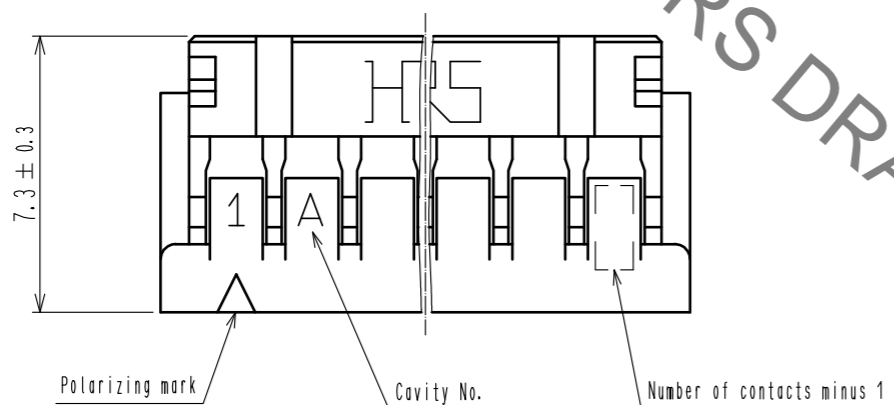

HRS No.	Part No.	Number of contact	A	B
CL543-0568-6	DF11- 4DS-2C	4	6.0	2.0
CL543-0502-8	DF11- 6DS-2C	6	8.0	4.0
CL543-0503-0	DF11- 8DS-2C	8	10.0	6.0
CL543-0504-3	DF11-10DS-2C	10	12.0	8.0
CL543-0505-6	DF11-12DS-2C	12	14.0	10.0
CL543-0506-9	DF11-14DS-2C	14	16.0	12.0
CL543-0507-1	DF11-16DS-2C	16	18.0	14.0
CL543-0508-4	DF11-18DS-2C	18	20.0	16.0
CL543-0509-7	DF11-20DS-2C	20	22.0	18.0
CL543-0510-6	DF11-22DS-2C	22	24.0	20.0
CL543-0511-9	DF11-24DS-2C	24	26.0	22.0
CL543-0512-1	DF11-26DS-2C	26	28.0	24.0
CL543-0513-4	DF11-28DS-2C	28	30.0	26.0
CL543-0514-7	DF11-30DS-2C	30	32.0	28.0
CL543-0515-0	DF11-32DS-2C	32	34.0	30.0
CL543-0516-2	DF11-34DS-2C	34	36.0	32.0

Note 1. Per pack : 100 pieces.

HRS DRAWING FOR REFERENCE

NO.	MATERIAL	FINISH . REMARKS	NO.	MATERIAL	FINISH . REMARKS		
			1	Polyamide	Black, UL94V-0		
UNITS mm		SCALE 5 : 1	COUNT 1	DESCRIPTION OF REVISIONS DIS-H-00003097	DESIGNED TS. MIYAKI	CHECKED TS. FUKUSHIMA	DATE 17. 09. 07
<b>HRS</b> HIROSE ELECTRIC CO., LTD.		APPROVED : KJ. KATAYOSE	05. 01. 05	DRAWING NO. EDC-162389-00-01			
		CHECKED : TY. OMA	05. 01. 05	PART NO. DF11- *DS-2C			
		DESIGNED : IO. DENPOUYA	05. 01. 05	CODE NO. CL543-			
		DRAWN : IO. DENPOUYA	05. 01. 05				