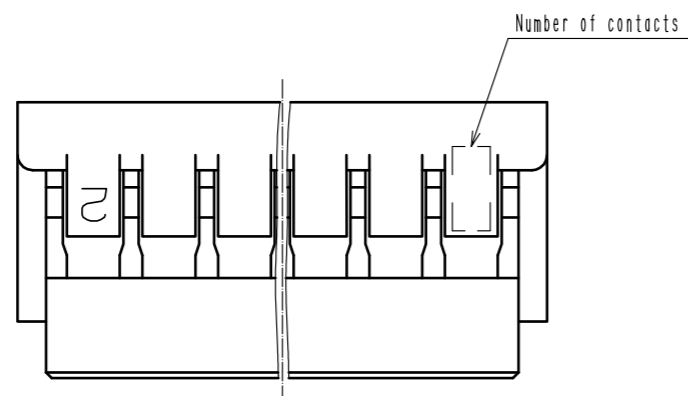

HRS No.	Part No.	Number of contact	A	B
CL543-0568-6	DF11- 4DS-2C	4	6.0	2.0
CL543-0502-8	DF11- 6DS-2C	6	8.0	4.0
CL543-0503-0	DF11- 8DS-2C	8	10.0	6.0
CL543-0504-3	DF11-10DS-2C	10	12.0	8.0
CL543-0505-6	DF11-12DS-2C	12	14.0	10.0
CL543-0506-9	DF11-14DS-2C	14	16.0	12.0
CL543-0507-1	DF11-16DS-2C	16	18.0	14.0
CL543-0508-4	DF11-18DS-2C	18	20.0	16.0
CL543-0509-7	DF11-20DS-2C	20	22.0	18.0
CL543-0510-6	DF11-22DS-2C	22	24.0	20.0
CL543-0511-9	DF11-24DS-2C	24	26.0	22.0
CL543-0512-1	DF11-26DS-2C	26	28.0	24.0
CL543-0513-4	DF11-28DS-2C	28	30.0	26.0
CL543-0514-7	DF11-30DS-2C	30	32.0	28.0
CL543-0515-0	DF11-32DS-2C	32	34.0	30.0
CL543-0516-2	DF11-34DS-2C	34	36.0	32.0

Note 1. Per pack : 100 pieces.

HRS DRAWING FOR REFERENCE

NO.	MATERIAL	FINISH . REMARKS	NO.	MATERIAL	FINISH . REMARKS		
			1	Polyamide	Black, UL94V-0		
UNITS mm		SCALE 5 : 1	COUNT 1	DESCRIPTION OF REVISIONS DIS-H-00003097	DESIGNED TS. MIYAKI	CHECKED TS. FUKUSHIMA	DATE 17. 09. 07
<b>HRS</b> HIROSE ELECTRIC CO., LTD.		APPROVED : KJ. KATAYOSE	05. 01. 05	DRAWING NO. EDC-162389-00-01			
		CHECKED : TY. OMA	05. 01. 05	PART NO. DF11- *DS-2C			
		DESIGNED : IO. DENPOUYA	05. 01. 05	CODE NO. CL543-			
		DRAWN : IO. DENPOUYA	05. 01. 05				