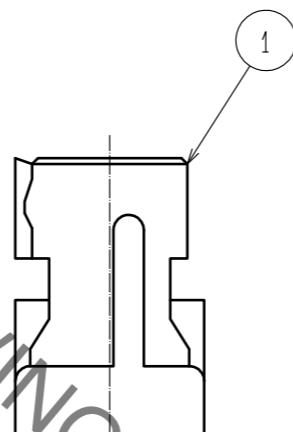

HRS No.	Part No.	Number of contact	A	B
CL543-0568-6	DF11- 4DS-2C	4	6.0	2.0
CL543-0502-8	DF11- 6DS-2C	6	8.0	4.0
CL543-0503-0	DF11- 8DS-2C	8	10.0	6.0
CL543-0504-3	DF11-10DS-2C	10	12.0	8.0
CL543-0505-6	DF11-12DS-2C	12	14.0	10.0
CL543-0506-9	DF11-14DS-2C	14	16.0	12.0
CL543-0507-1	DF11-16DS-2C	16	18.0	14.0
CL543-0508-4	DF11-18DS-2C	18	20.0	16.0
CL543-0509-7	DF11-20DS-2C	20	22.0	18.0
CL543-0510-6	DF11-22DS-2C	22	24.0	20.0
CL543-0511-9	DF11-24DS-2C	24	26.0	22.0
CL543-0512-1	DF11-26DS-2C	26	28.0	24.0
CL543-0513-4	DF11-28DS-2C	28	30.0	26.0
CL543-0514-7	DF11-30DS-2C	30	32.0	28.0
CL543-0515-0	DF11-32DS-2C	32	34.0	30.0
CL543-0516-2	DF11-34DS-2C	34	36.0	32.0

Note 1. Per pack : 100 pieces.

HRS DRAWING FOR REFERENCE

NO.	MATERIAL	FINISH . REMARKS	NO.	MATERIAL	FINISH . REMARKS
			1	Polyamide	Black, UL94V-0
UNITS mm		SCALE 5 : 1	COUNT 1	DESCRIPTION OF REVISIONS DIS-H-00003097	DESIGNED TS. MIYAKI
					CHECKED TS. FUKUSHIMA
					DATE 17. 09. 07
HRS	HIROSE ELECTRIC CO., LTD.	APPROVED : KJ. KATAYOSE	05. 01. 05	DRAWING NO.	EDC-162389-00-01
		CHECKED : TY. OMA	05. 01. 05	PART NO.	DF11- *DS-2C
		DESIGNED : IO. DENPOUYA	05. 01. 05	CODE NO.	CL543-
		DRAWN : IO. DENPOUYA	05. 01. 05		