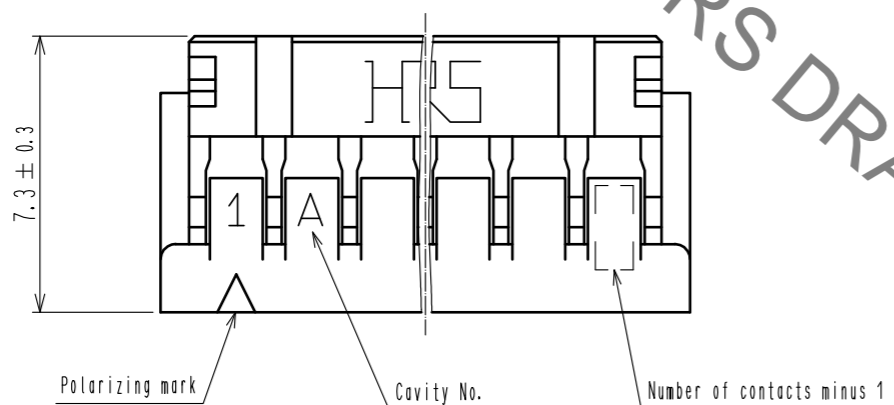

HRS No.	Part No.	Number of contact	A	B
CL543-0568-6	DF11- 4DS-2C	4	6.0	2.0
CL543-0502-8	DF11- 6DS-2C	6	8.0	4.0
CL543-0503-0	DF11- 8DS-2C	8	10.0	6.0
CL543-0504-3	DF11-10DS-2C	10	12.0	8.0
CL543-0505-6	DF11-12DS-2C	12	14.0	10.0
CL543-0506-9	DF11-14DS-2C	14	16.0	12.0
CL543-0507-1	DF11-16DS-2C	16	18.0	14.0
CL543-0508-4	DF11-18DS-2C	18	20.0	16.0
CL543-0509-7	DF11-20DS-2C	20	22.0	18.0
CL543-0510-6	DF11-22DS-2C	22	24.0	20.0
CL543-0511-9	DF11-24DS-2C	24	26.0	22.0
CL543-0512-1	DF11-26DS-2C	26	28.0	24.0
CL543-0513-4	DF11-28DS-2C	28	30.0	26.0
CL543-0514-7	DF11-30DS-2C	30	32.0	28.0
CL543-0515-0	DF11-32DS-2C	32	34.0	30.0
CL543-0516-2	DF11-34DS-2C	34	36.0	32.0

Note 1. Per pack : 100 pieces.

HRS DRAWING FOR REFERENCE

NO.	MATERIAL	FINISH . REMARKS	NO.	MATERIAL	FINISH . REMARKS
			1	Polyamide	Black, UL94V-0
UNITS mm		SCALE 5 : 1	COUNT 1	DESCRIPTION OF REVISIONS DIS-H-00003097	DESIGNED TS. MIYAKI
					CHECKED TS. FUKUSHIMA
					DATE 17. 09. 07
HRS	HIROSE ELECTRIC CO., LTD.	APPROVED : KJ. KATAYOSE	05. 01. 05	DRAWING NO.	EDC-162389-00-01
		CHECKED : TY. OMA	05. 01. 05	PART NO.	DF11- *DS-2C
		DESIGNED : IO. DENPOUYA	05. 01. 05	CODE NO.	CL543-
		DRAWN : IO. DENPOUYA	05. 01. 05		