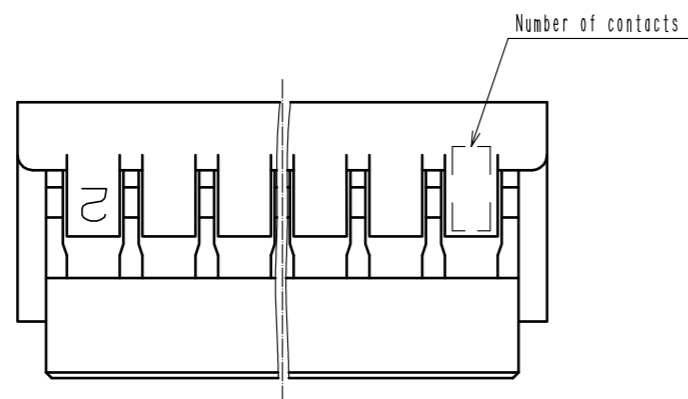

HRS No.	Part No.	Number of contact	A	B
CL543-0568-6	DF11- 4DS-2C	4	6.0	2.0
CL543-0502-8	DF11- 6DS-2C	6	8.0	4.0
CL543-0503-0	DF11- 8DS-2C	8	10.0	6.0
CL543-0504-3	DF11-10DS-2C	10	12.0	8.0
CL543-0505-6	DF11-12DS-2C	12	14.0	10.0
CL543-0506-9	DF11-14DS-2C	14	16.0	12.0
CL543-0507-1	DF11-16DS-2C	16	18.0	14.0
CL543-0508-4	DF11-18DS-2C	18	20.0	16.0
CL543-0509-7	DF11-20DS-2C	20	22.0	18.0
CL543-0510-6	DF11-22DS-2C	22	24.0	20.0
CL543-0511-9	DF11-24DS-2C	24	26.0	22.0
CL543-0512-1	DF11-26DS-2C	26	28.0	24.0
CL543-0513-4	DF11-28DS-2C	28	30.0	26.0
CL543-0514-7	DF11-30DS-2C	30	32.0	28.0
CL543-0515-0	DF11-32DS-2C	32	34.0	30.0
CL543-0516-2	DF11-34DS-2C	34	36.0	32.0

Note 1. Per pack : 100 pieces.

HRS DRAWING FOR REFERENCE

NO.	MATERIAL	FINISH . REMARKS	NO.	MATERIAL	FINISH . REMARKS
			1	Polyamide	Black, UL94V-0
UNITS mm		SCALE 5 : 1	COUNT 1	DESCRIPTION OF REVISIONS DIS-H-00003097	DESIGNED TS. MIYAKI
					CHECKED TS. FUKUSHIMA
					DATE 17. 09. 07
HRS	HIROSE ELECTRIC CO., LTD.	APPROVED : KJ. KATAYOSE	05. 01. 05	DRAWING NO.	EDC-162389-00-01
		CHECKED : TY. OMA	05. 01. 05	PART NO.	DF11- *DS-2C
		DESIGNED : IO. DENPOUYA	05. 01. 05	CODE NO.	CL543-
		DRAWN : IO. DENPOUYA	05. 01. 05		