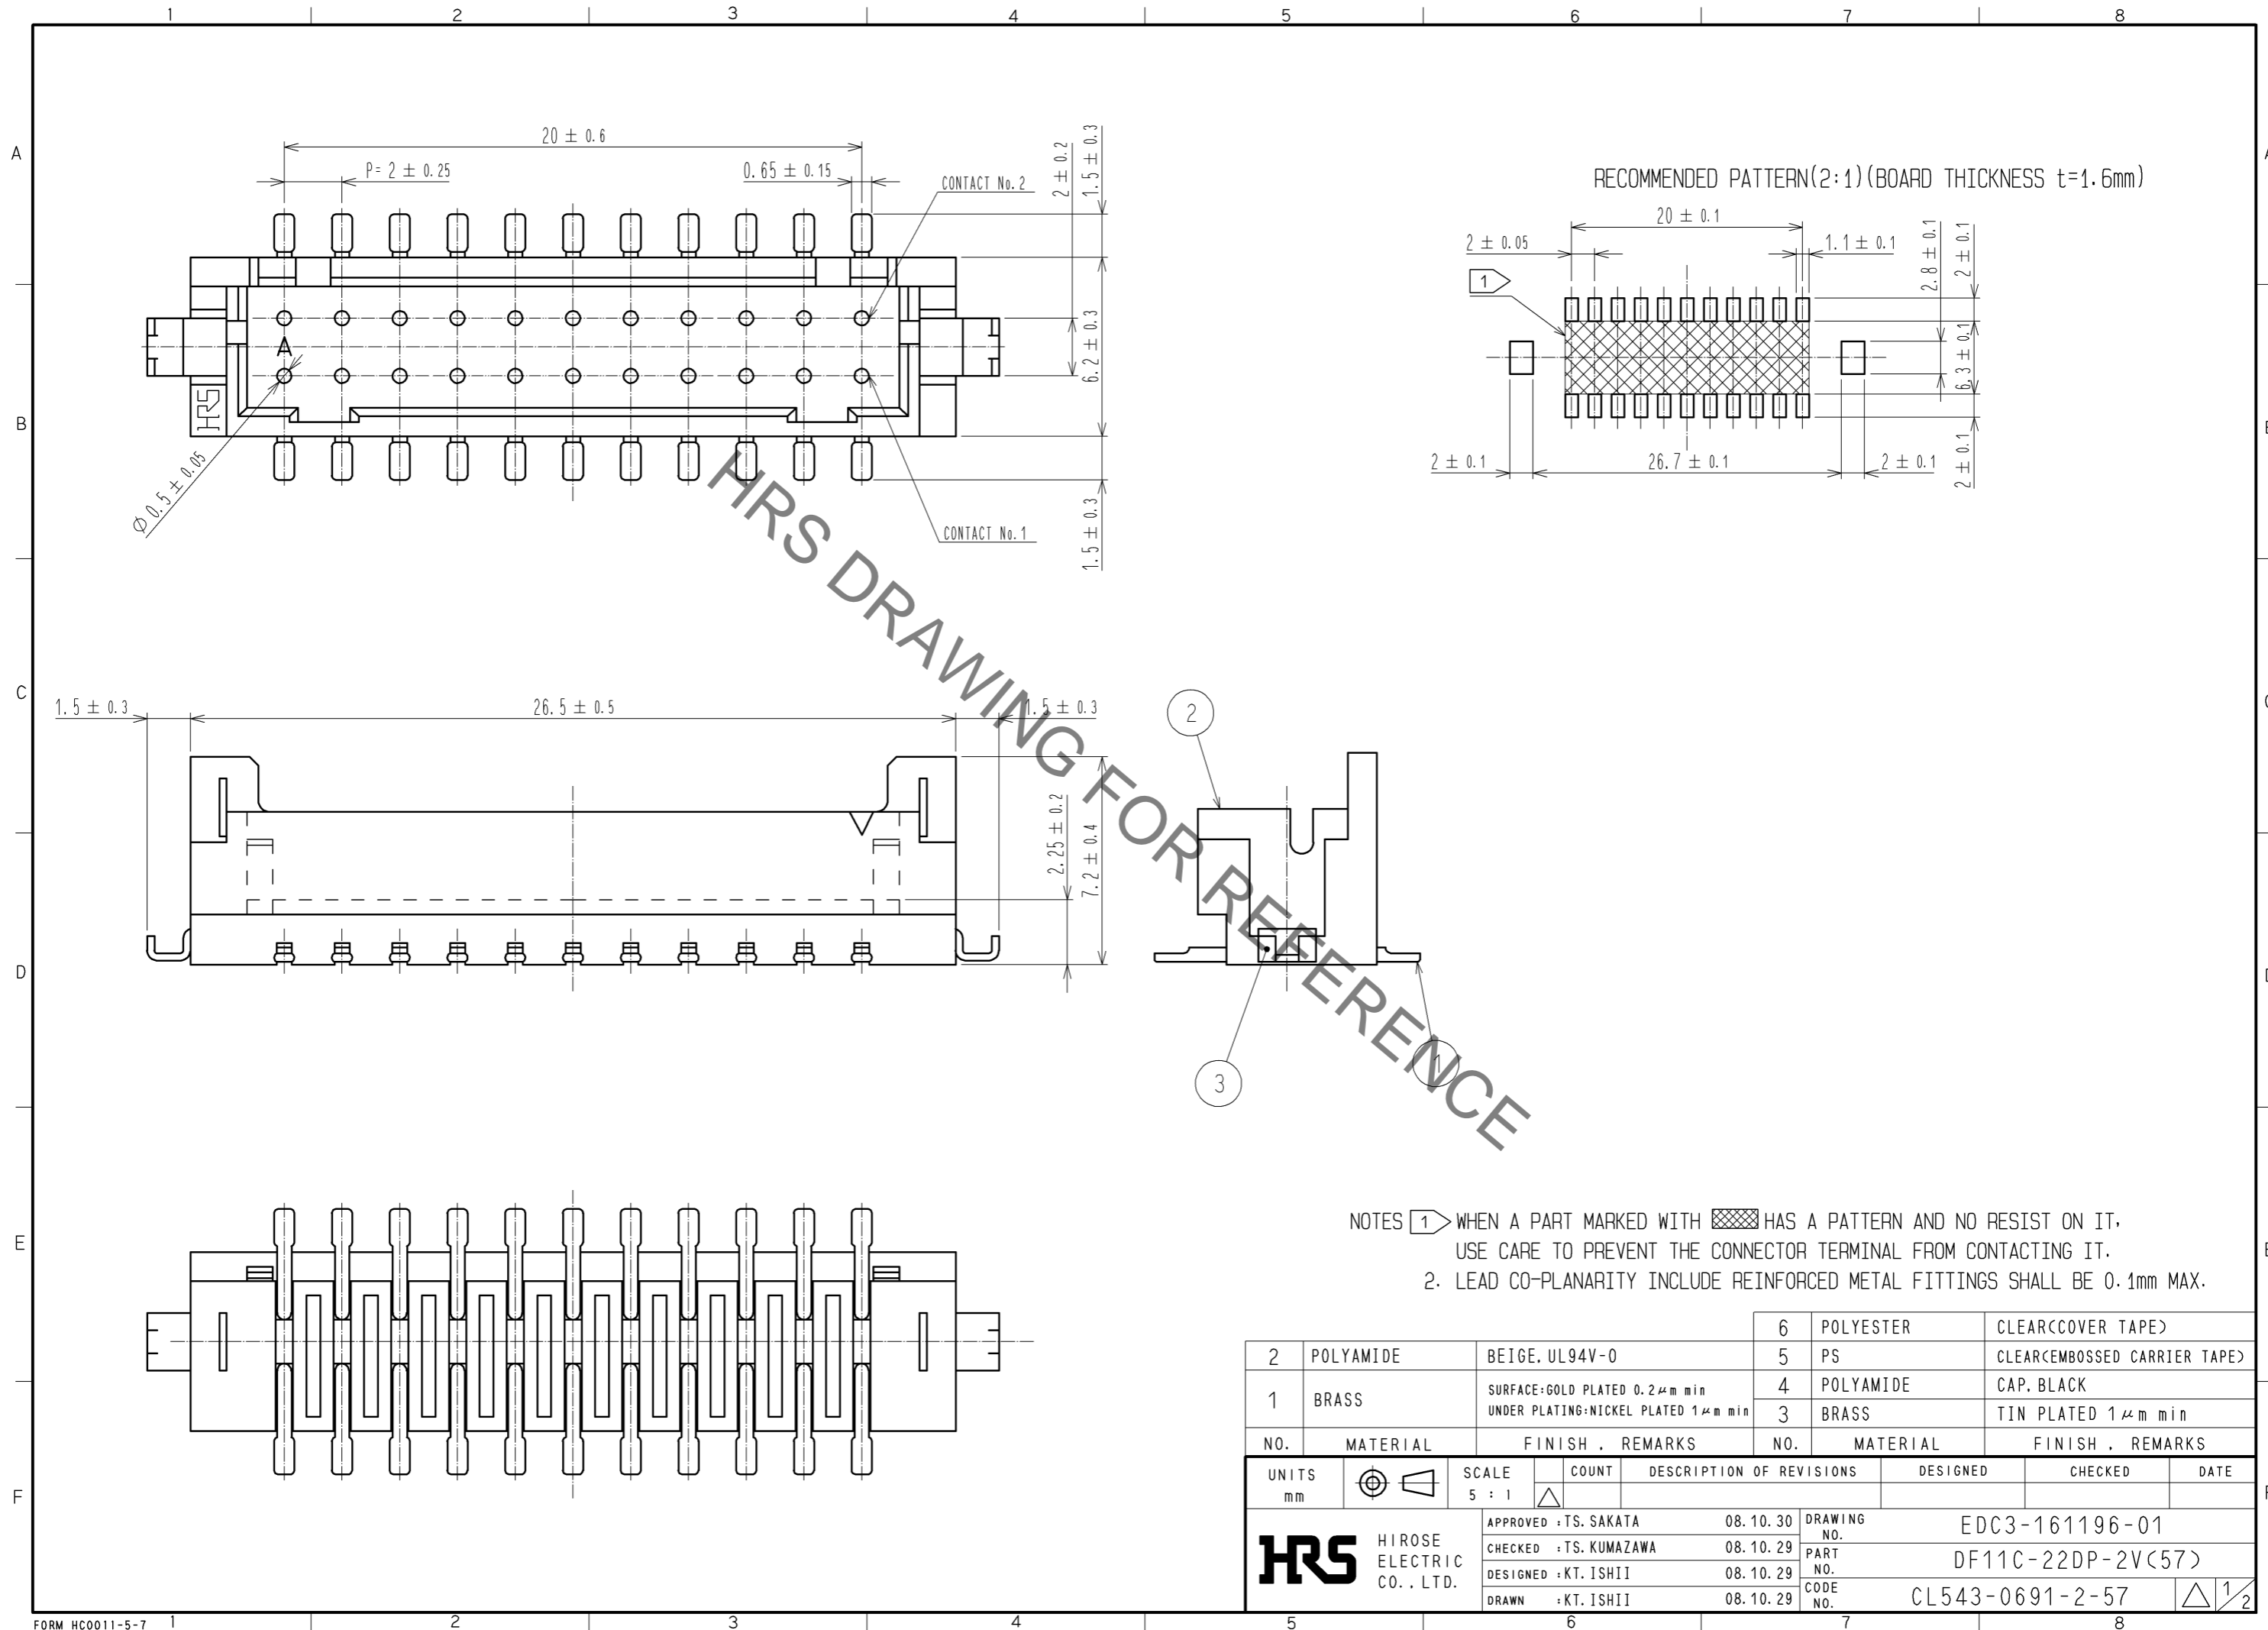

HRS DRAWING FOR REFERENCE

- NOTES
- ▶ WHEN A PART MARKED WITH HAS A PATTERN AND NO RESIST ON IT, USE CARE TO PREVENT THE CONNECTOR TERMINAL FROM CONTACTING IT.
  - LEAD CO-PLANARITY INCLUDE REINFORCED METAL FITTINGS SHALL BE 0.1mm MAX.