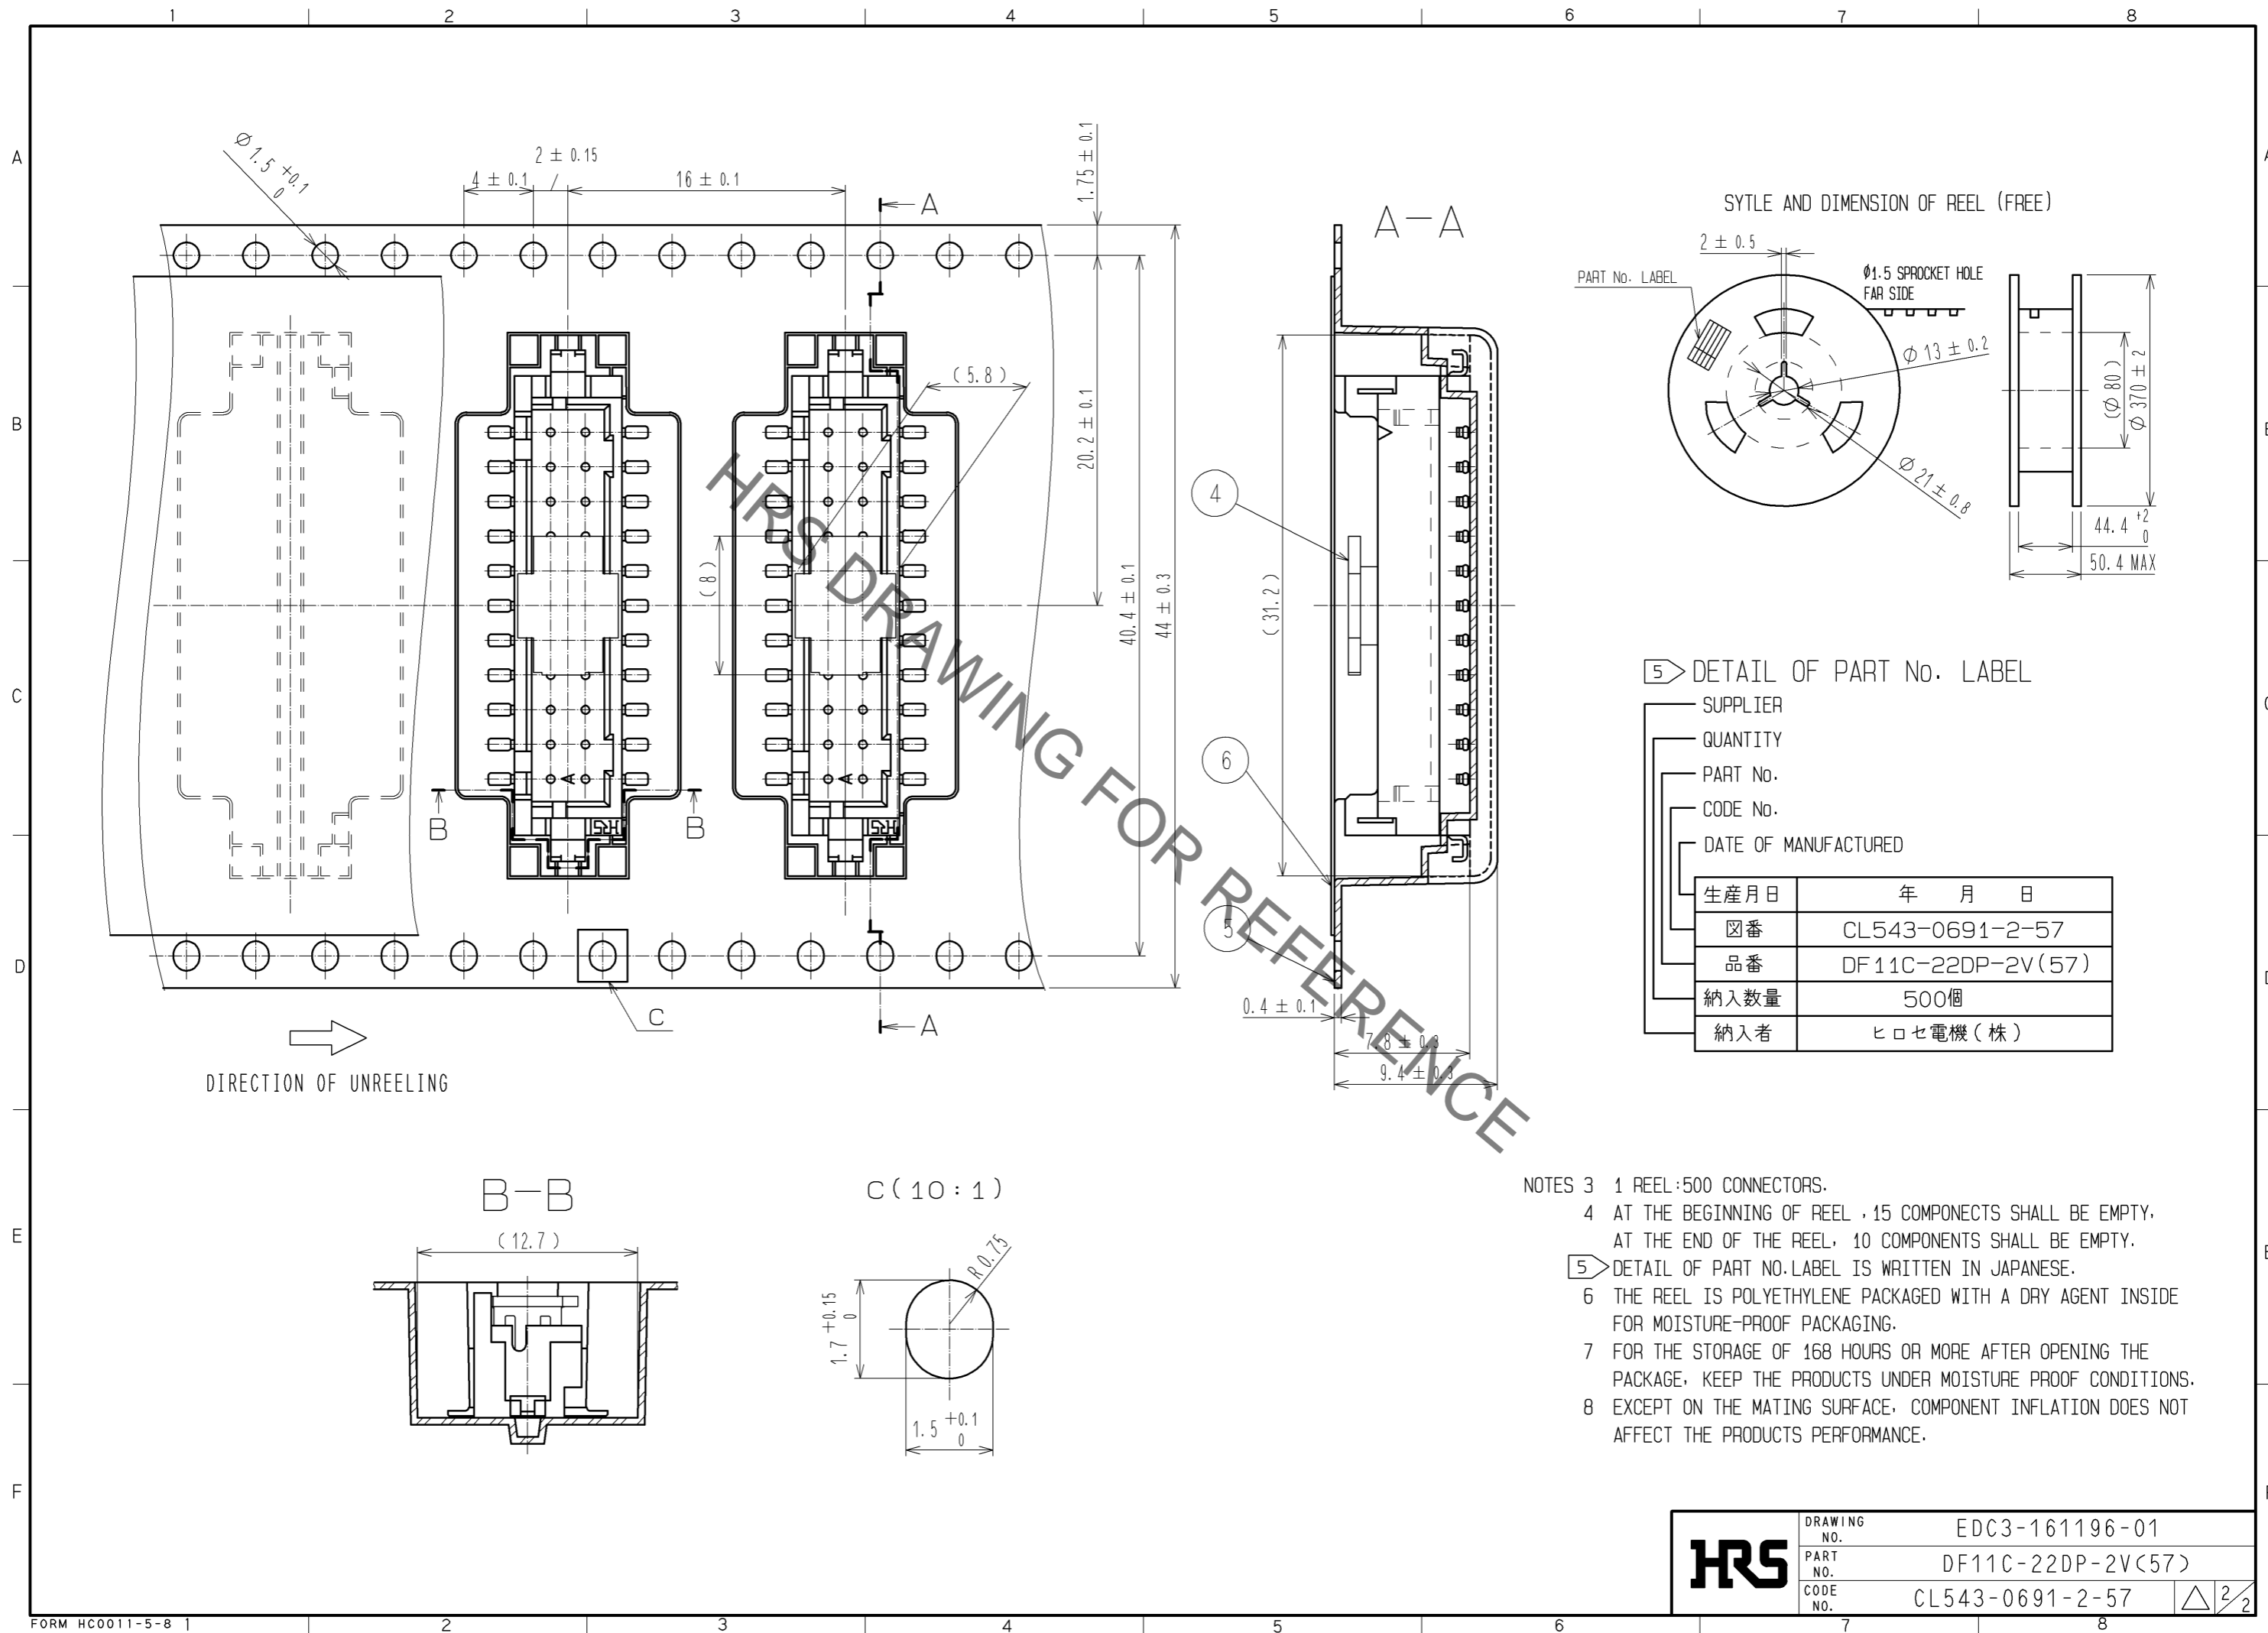

HRS DRAWING FOR REFERENCE

- NOTES
- ▶ WHEN A PART MARKED WITH HAS A PATTERN AND NO RESIST ON IT, USE CARE TO PREVENT THE CONNECTOR TERMINAL FROM CONTACTING IT.
  - LEAD CO-PLANARITY INCLUDE REINFORCED METAL FITTINGS SHALL BE 0.1mm MAX.

<b>HRS</b>	DRAWING NO.	EDC3-161196-01
	PART NO.	DF11C-22DP-2V(57)
	CODE NO.	CL543-0691-2-57
		△ 2/2