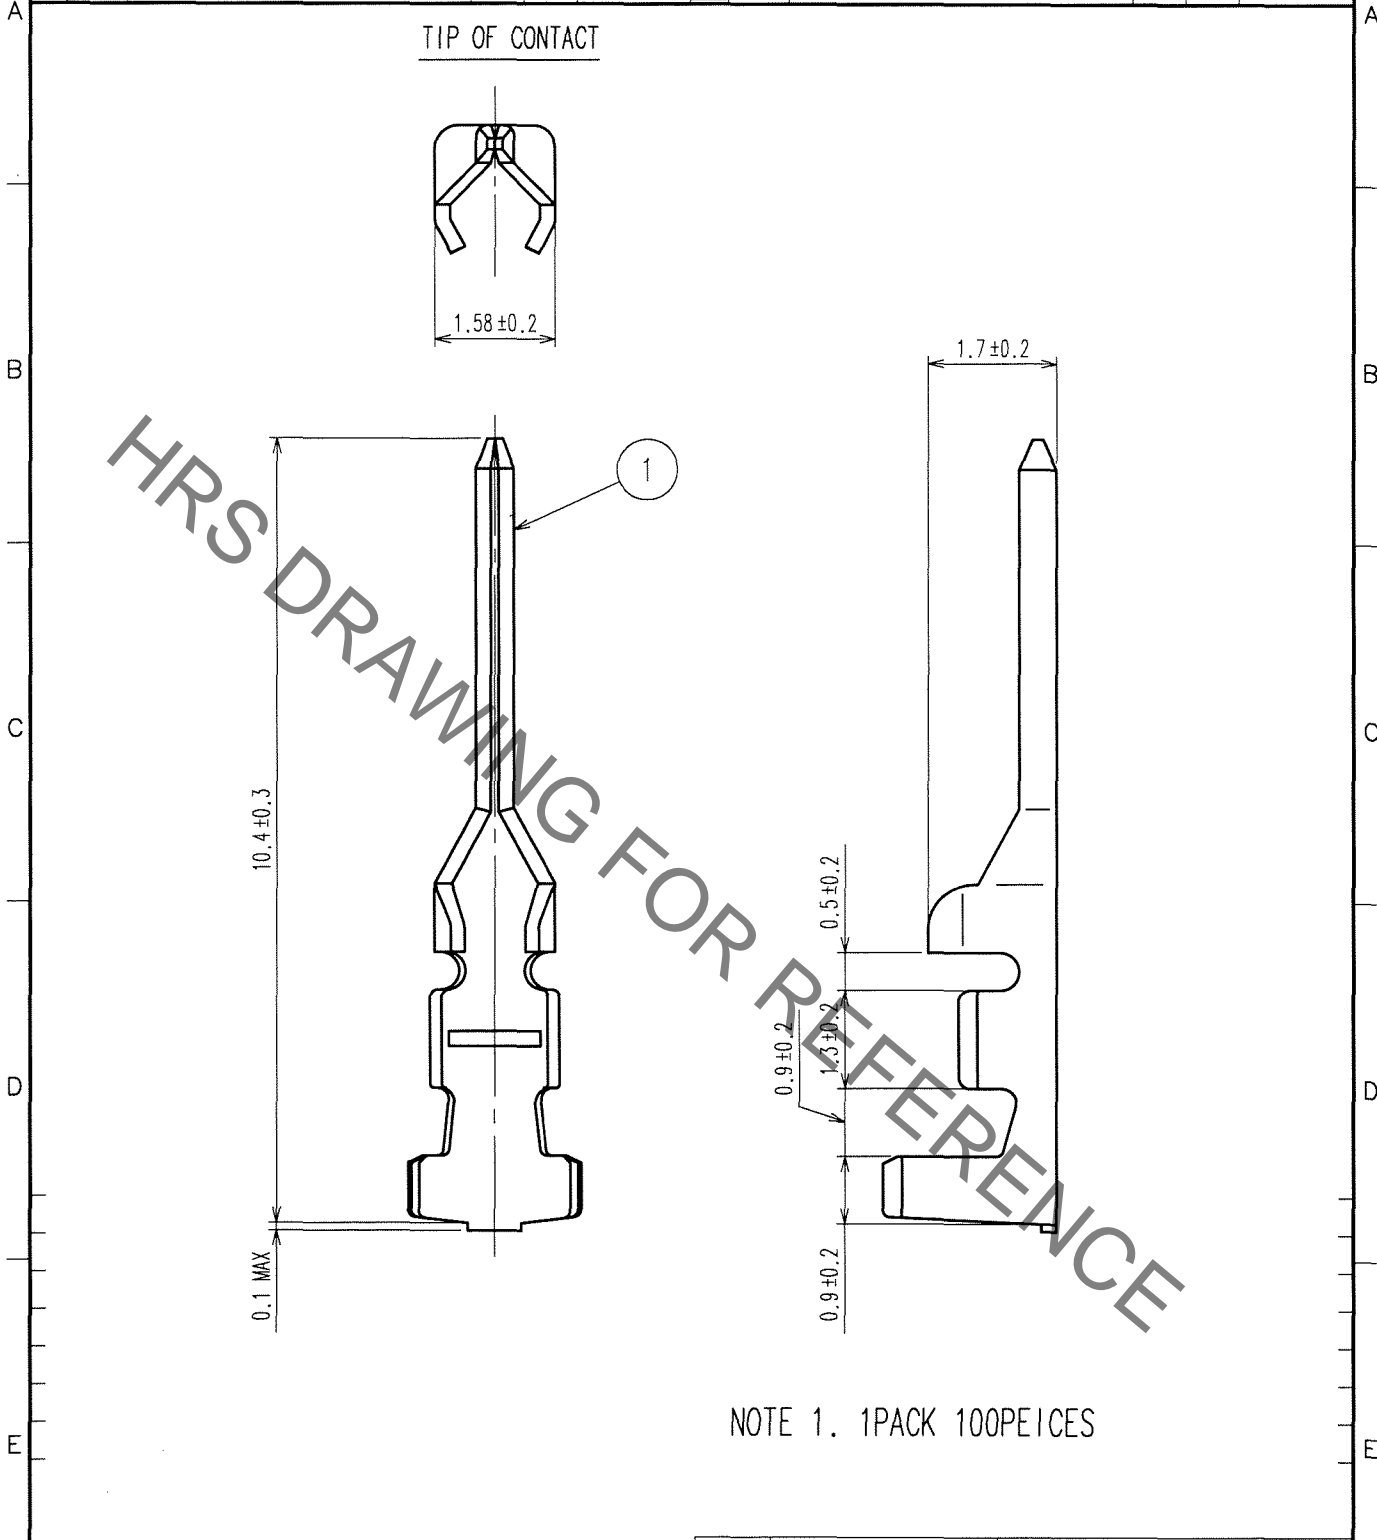

NOTE 1. 1PACK 100PEICES

1	PHOSPHOR BRONZE	TIN PLATED 1μ m min
---	-----------------	---------------------

NO.	MATERIAL	FINISH, REMARKS	NO.	MATERIAL	FINISH, REMARKS
CODE NO. (OLD)					

DRAWN	DESIGNED	CHECKED	APPROVED	RELEASED
A.MIYAZAKI	A.MIYAZAKI	<i>H. Umehara</i>	<i>J. Oma</i>	
'06.08.03	'06.08.03	<i>06.08.05</i>	<i>06.08.07</i>	

TO

 SCALE 10 : 1 UNITS mm	DRAWING NO. EDC4-081374-01 	PART NO. DF11-EP2428PC CODE NO. CL543-0616-7	1 1
------------------------------------	-----------------------------------	---	--------

X-ON Electronics