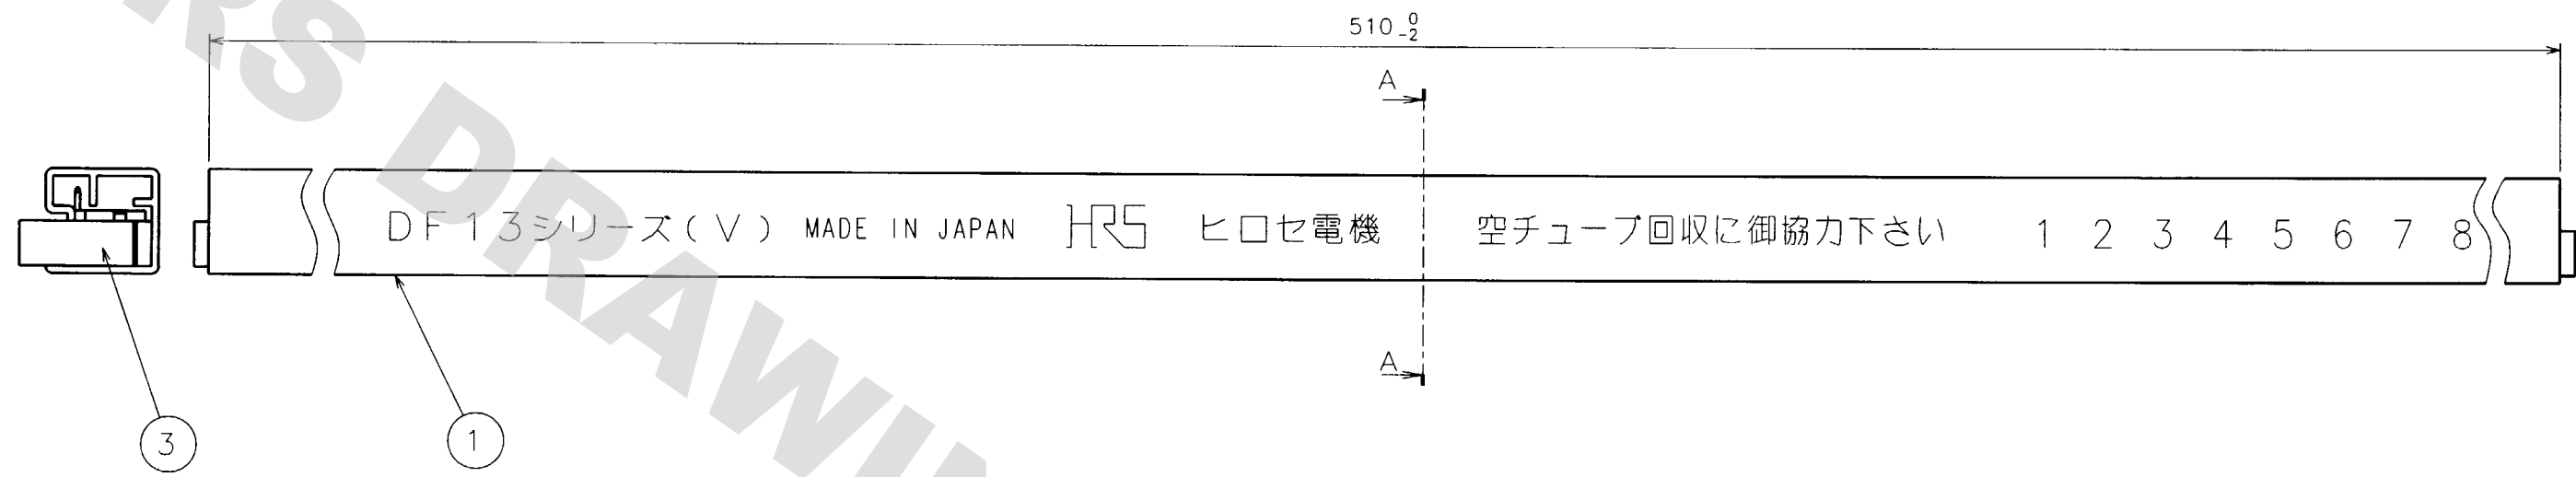

COUNT	DESCRIPTION OF REVISIONS	BY	CHKD	DATE	COUNT	DESCRIPTION OF REVISIONS	BY	CHKD	DATE
△					△				
△					△				
△					△				

HRS DRAWING FOR REFERENCE

A-A (10:1)

- NOTES
1. THE TUBE HAS ONE STOPPER AT EACH END.
 2. WARPAGE OF THE TUBE SHALL BE ALLOWED ± 2 mm PER 510 mm
 3. MINIMUM UNIT OF PURCHASE SHALL BE THE QUANTITY OF CONNECTORS IN TUBE (21 PIECES).
 4. THE SUFFIX OF CODE NO. SHALL BE '-50'

2	DF13-14P-1.25V(01)	(21 PIECES IN TUBE)			
1	RIGID POLYVINYLCHLORIDE	ELECTROSTATIC PROTECTION, CLEAR	3	S.PVC	
NO.	MATERIAL	FINISH, REMARKS	NO.	MATERIAL	FINISH, REMARKS
CODE NO. (OLD) CL			DRAWN	DESIGNED	CHECKED
			H. Tsuboi	K. Inoue	J. Ama
			97.11.4	97.12.3	97.12.4
					97.12.5
DRAWING NO. EDC3-081841-02			PART NO. DF13-14P-1.25V(50)		
SCALE FREE			CODE NO. CL536-0213-2-50		
UNITS mm			HRS HIROSE ELECTRIC CO., LTD.		