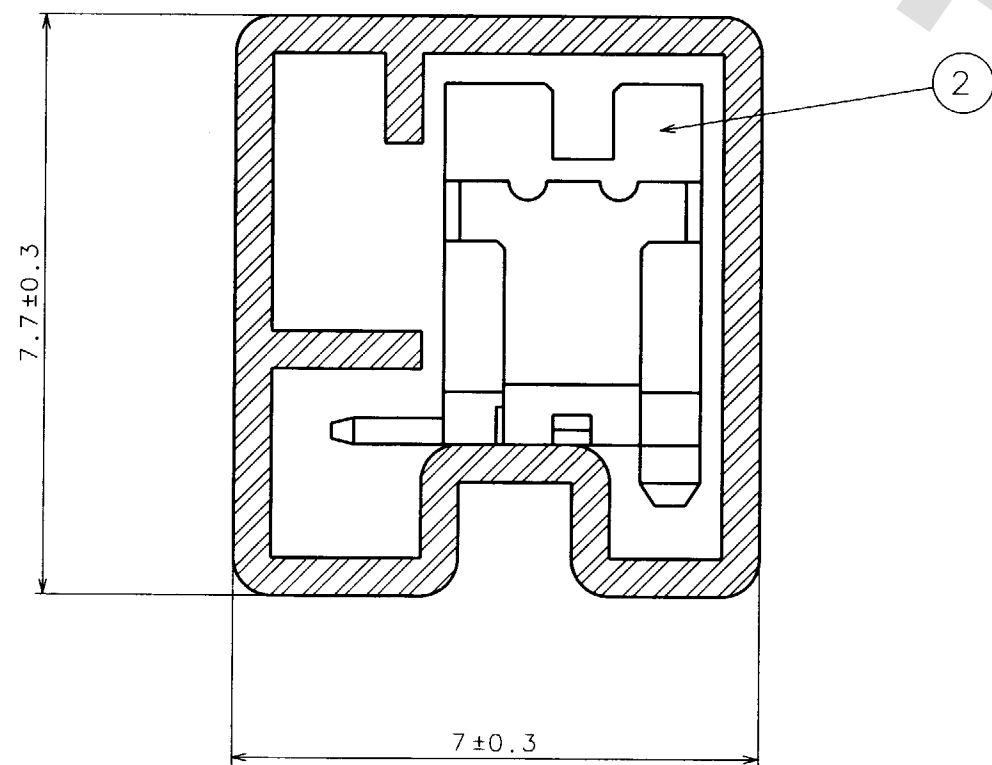

COUNT	DESCRIPTION OF REVISIONS	BY	CHKD	DATE	COUNT	DESCRIPTION OF REVISIONS	BY	CHKD	DATE
△					△				
△					△				
△					△				

HRS DRAWING FOR REFERENCE

A-A (10:1)

- NOTES
1. THE TUBE HAS ONE STOPPER AT EACH END.
 2. WARPAGE OF THE TUBE SHALL BE ALLOWED ± 2 mm PER 510 mm
 3. MINIMUM UNIT OF PURCHASE SHALL BE THE QUANTITY OF CONNECTORS IN TUBE (21 PIECES).
 4. THE SUFFIX OF CODE NO. SHALL BE '-50'

2	DF13-14P-1.25V(01)	(21 PIECES IN TUBE)			
1	RIGID POLYVINYLCHLORIDE	ELECTROSTATIC PROTECTION, CLEAR	3	S.PVC	
NO.	MATERIAL	FINISH, REMARKS	NO.	MATERIAL	FINISH, REMARKS
CODE NO. (OLD) CL			DRAWN	DESIGNED	CHECKED
			H. Tsuboi	K. Inoue	J. Ama
			97.11.4	97.12.3	97.12.4
					97.12.5
DRAWING NO. EDC3-081841-02			PART NO. DF13-14P-1.25V(50)		
SCALE FREE			CODE NO. CL536-0213-2-50		
UNITS mm			HRS HIROSE ELECTRIC CO., LTD.		