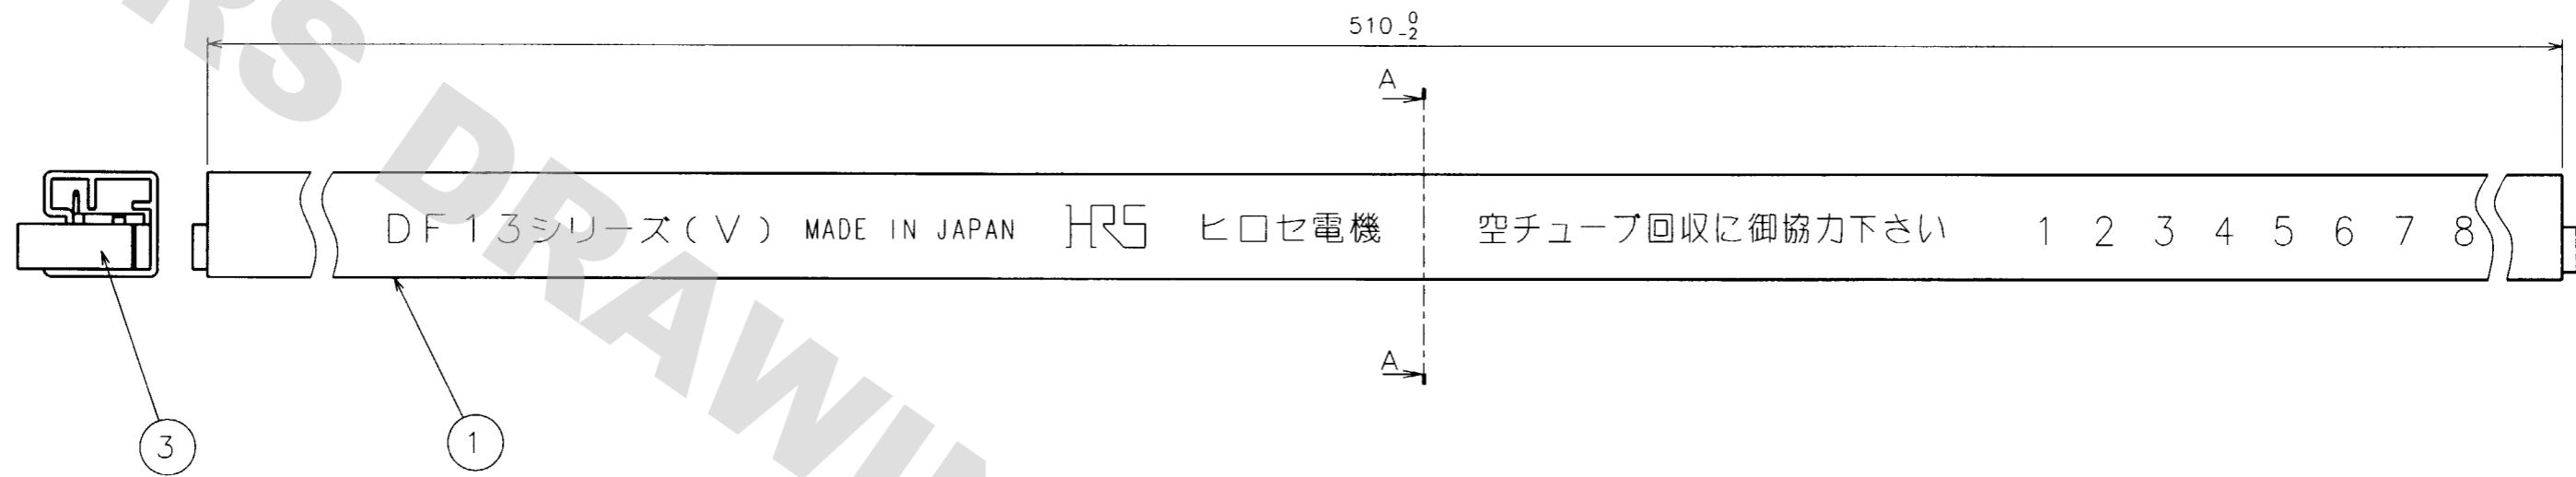

- NOTES
1. THE TUBE HAS ONE STOPPER AT EACH END.
 2. WARPAGE OF THE TUBE SHALL BE ALLOWED ± 2 mm PER 510 mm
 3. MINIMUM UNIT OF PURCHASE SHALL BE THE QUANTITY OF CONNECTORS IN TUBE (67 PIECES).
 4. THE SUFFIX OF CODE NO. SHALL BE '-50'

2	DF13-2P-1.25V(01)	(67 PIECES IN TUBE)			
1	RIGID POLYVINYLCHLORIDE	ELECTROSTATIC PROTECTION, CLEAR	3	S. PVC	
NO.	MATERIAL	FINISH, REMARKS	NO.	MATERIAL	FINISH, REMARKS
CODE NO. (OLD) CL			DRAWN	DESIGNED	CHECKED
			H. Tsuboi	<i>K. Hida</i>	J. Omi
			97.11.4	97.12.5	97.12.4
					97.12.5
DRAWING NO. EDC3-081829-04			PART NO. DF13-2P-1.25V(50)		
SCALE FREE			CODE NO. CL536-0201-3-50		
UNITS mm			HRS HIROSE ELECTRIC CO., LTD.		