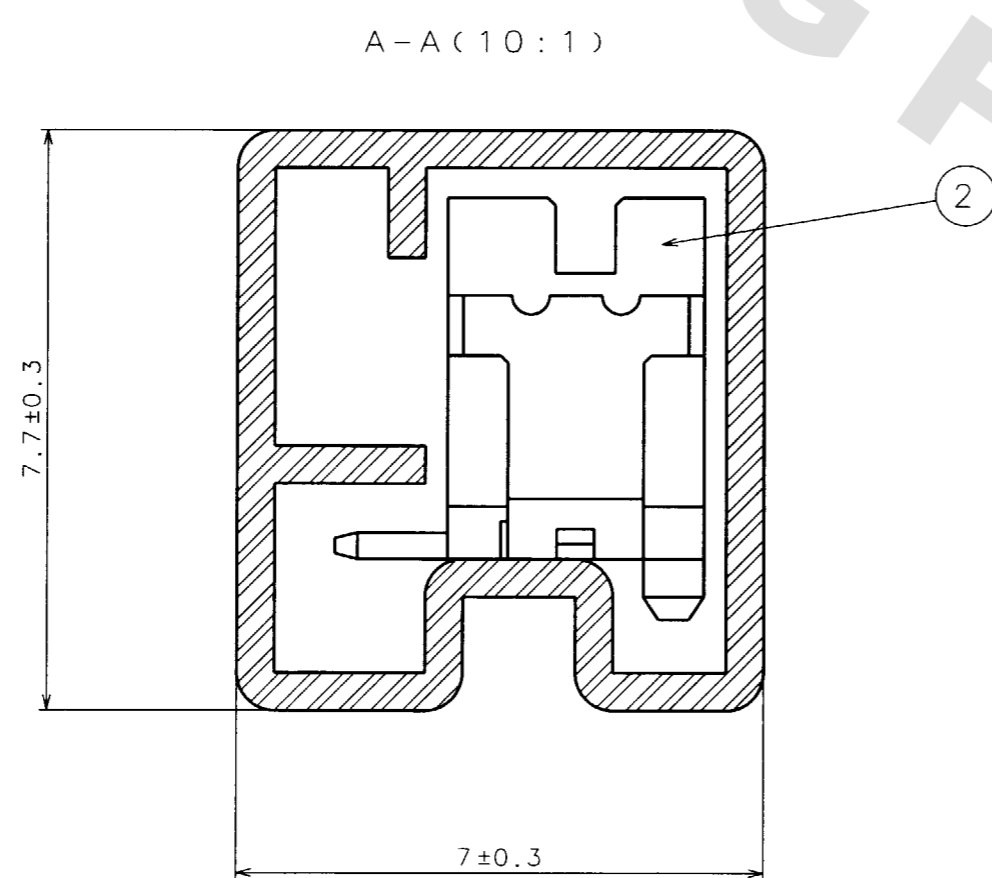

- NOTES
1. THE TUBE HAS ONE STOPPER AT EACH END.
 2. WARPAGE OF THE TUBE SHALL BE ALLOWED ± 2 mm PER 510 mm
 3. MINIMUM UNIT OF PURCHASE SHALL BE THE QUANTITY OF CONNECTORS IN TUBE (67 PIECES).
 4. THE SUFFIX OF CODE NO. SHALL BE '-50'

2	DF13-2P-1.25V(01)	(67 PIECES IN TUBE)			
1	RIGID POLYVINYLCHLORIDE	ELECTROSTATIC PROTECTION, CLEAR	3	S. PVC	
NO.	MATERIAL	FINISH, REMARKS	NO.	MATERIAL	FINISH, REMARKS
CODE NO. (OLD) CL			DRAWN	DESIGNED	CHECKED
			H. Tsuboi	<i>K. Hida</i>	J. Omi
			97.11.4	97.12.5	97.12.4
					97.12.5
DRAWING NO. EDC3-081829-04			PART NO. DF13-2P-1.25V(50)		
SCALE FREE			CODE NO. CL536-0201-3-50		
UNITS mm			HRS HIROSE ELECTRIC CO., LTD.		