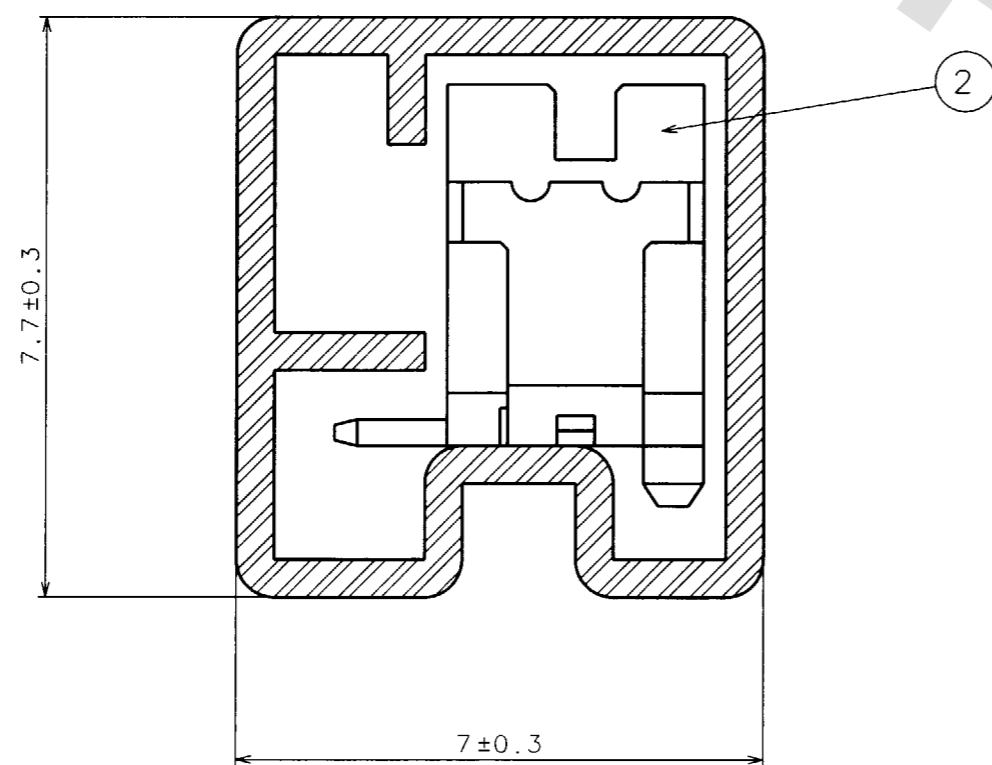

COUNT	DESCRIPTION OF REVISIONS	BY	CHKD	DATE	COUNT	DESCRIPTION OF REVISIONS	BY	CHKD	DATE
△					△				
△					△				
△					△				

HRS DRAWING FOR REFERENCE

A-A (10:1)

- NOTES
1. THE TUBE HAS ONE STOPPER AT EACH END.
  2. WARPAGE OF THE TUBE SHALL BE ALLOWED  $\pm 2$  mm PER 510 mm
  3. MINIMUM UNIT OF PURCHASE SHALL BE THE QUANTITY OF CONNECTORS IN TUBE (57 PIECES).
  4. THE SUFFIX OF CODE NO. SHALL BE '-50'

2	DF13-3P-1.25V(01)	(57 PIECES IN TUBE)			
1	RIGID POLYVINYLCHLORIDE	ELECTROSTATIC PROTECTION, CLEAR	3	S. PVC	
NO.	MATERIAL	FINISH, REMARKS	NO.	MATERIAL	FINISH, REMARKS
CODE NO. (OLD) CL			DRAWN	DESIGNED	CHECKED
			H.Tsuboi	K. Nishikawa	J. Ono
			97.11.4	97.12.3	97.12.4
					APPROVED
					Miyamoto
					97.12.5
DRAWING NO. EDC3-081830-02			PART NO. DF13-3P-1.25V(50)		
SCALE FREE			CODE NO. CL536-0202-6-50		
UNITS mm			HRS HIROSE ELECTRIC CO., LTD.		