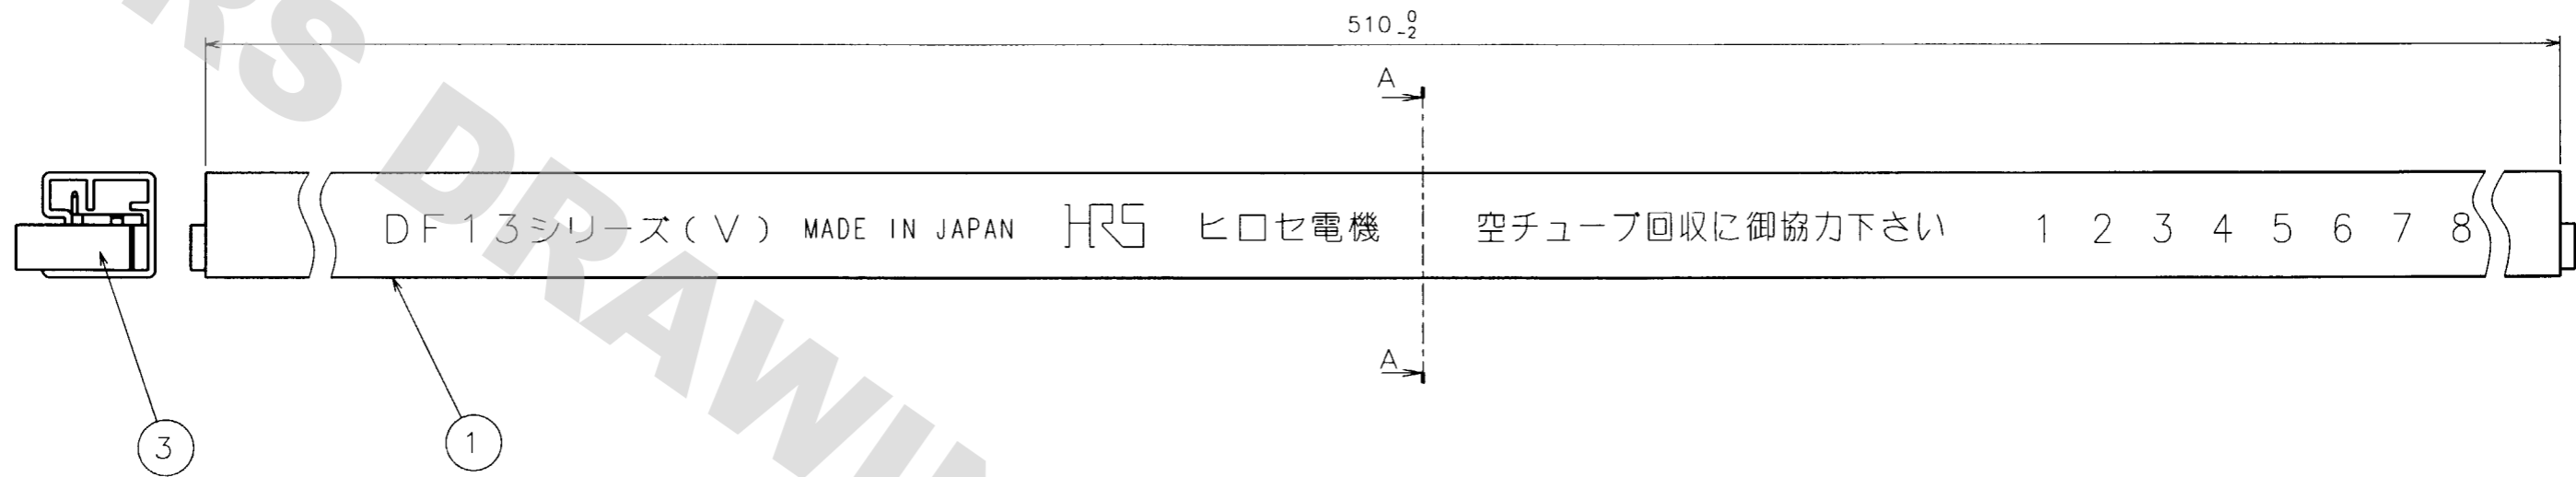

COUNT	DESCRIPTION OF REVISIONS	BY	CHKD	DATE	COUNT	DESCRIPTION OF REVISIONS	BY	CHKD	DATE
△					△				
△					△				
△					△				

HRS DRAWING FOR REFERENCE

A-A (10:1)

- NOTES
1. THE TUBE HAS ONE STOPPER AT EACH END.
  2. WARPAGE OF THE TUBE SHALL BE ALLOWED  $\pm 2$  mm PER 510 mm
  3. MINIMUM UNIT OF PURCHASE SHALL BE THE QUANTITY OF CONNECTORS IN TUBE (57 PIECES).
  4. THE SUFFIX OF CODE NO. SHALL BE '-50'

2	DF13-3P-1.25V(01)	(57 PIECES IN TUBE)			
1	RIGID POLYVINYLCHLORIDE	ELECTROSTATIC PROTECTION, CLEAR	3	S. PVC	
NO.	MATERIAL	FINISH, REMARKS	NO.	MATERIAL	FINISH, REMARKS
CODE NO. (OLD) CL			DRAWN	DESIGNED	CHECKED
			H.Tsuboi	K. Nishikawa	J. Ono
			97.11.4	97.12.3	97.12.4
					APPROVED
					Miyamoto
					97.12.5
DRAWING NO. EDC3-081830-02			PART NO. DF13-3P-1.25V(50)		
SCALE FREE			CODE NO. CL536-0202-6-50		
UNITS mm			HRS HIROSE ELECTRIC CO., LTD.		