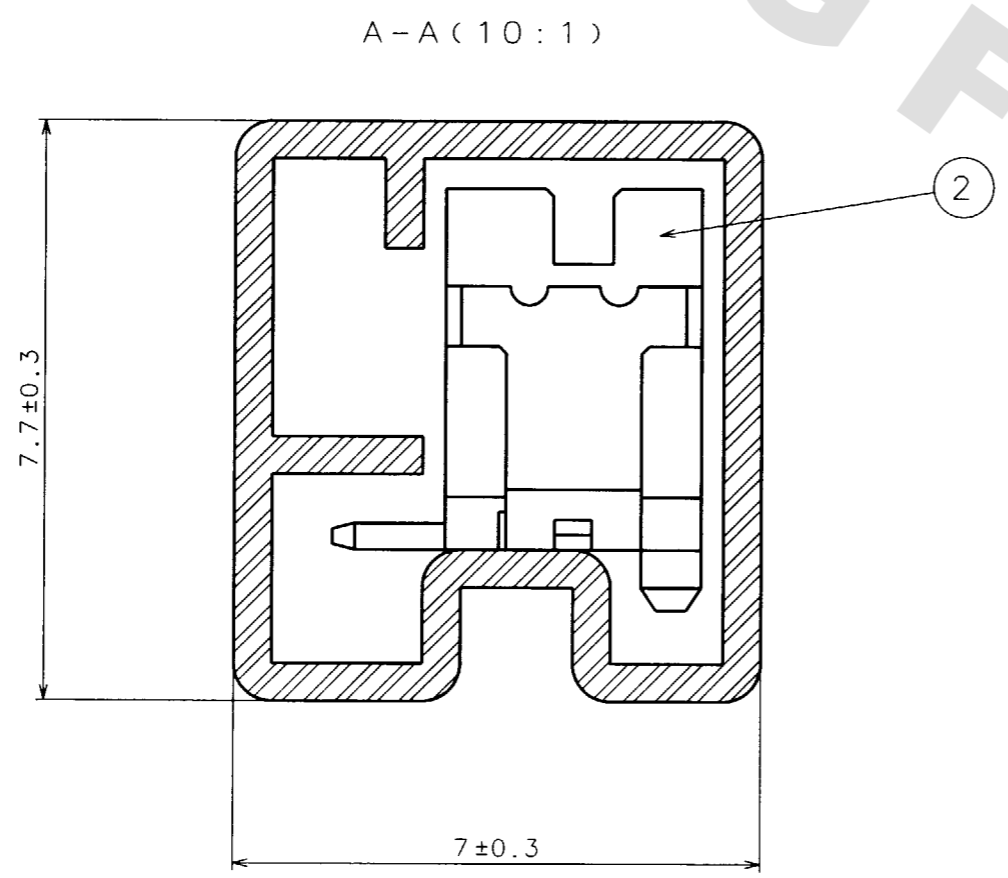

1 2 3 4 5 6 7 8

COUNT	DESCRIPTION OF REVISIONS	BY	CHKD	DATE	COUNT	DESCRIPTION OF REVISIONS	BY	CHKD	DATE
△					△				
△					△				
△					△				

- NOTES
1. THE TUBE HAS ONE STOPPER AT EACH END.
 2. WARPAGE OF THE TUBE SHALL BE ALLOWED ± 2 mm PER 510 mm
 3. MINIMUM UNIT OF PURCHASE SHALL BE THE QUANTITY OF CONNECTORS IN TUBE (49 PIECES).
 4. THE SUFFIX OF CODE NO. SHALL BE '-50'

2	DF13-4P-1.25V(01)	(49 PIECES IN TUBE)			
1	RIGID POLYVINYLCHLORIDE	ELECTROSTATIC PROTECTION, CLEAR	3	S.PVC	
NO.	MATERIAL	FINISH, REMARKS	NO.	MATERIAL	FINISH, REMARKS
CODE NO. (OLD) CL			DRAWN	DESIGNED	CHECKED
			H.Tsuboi	<i>K. Miki</i>	J. Ona
			97.11.4	97.12.3	97.12.4
					APPROVED
					<i>H. Yamamoto</i>
					97.12.5
DRAWING NO. EDC3-081831-04			PART NO. DF13-4P-1.25V(50)		
SCALE FREE			CODE NO. CL536-0203-9-50		
UNITS mm			HRS HIROSE ELECTRIC CO., LTD.		
			1/1		