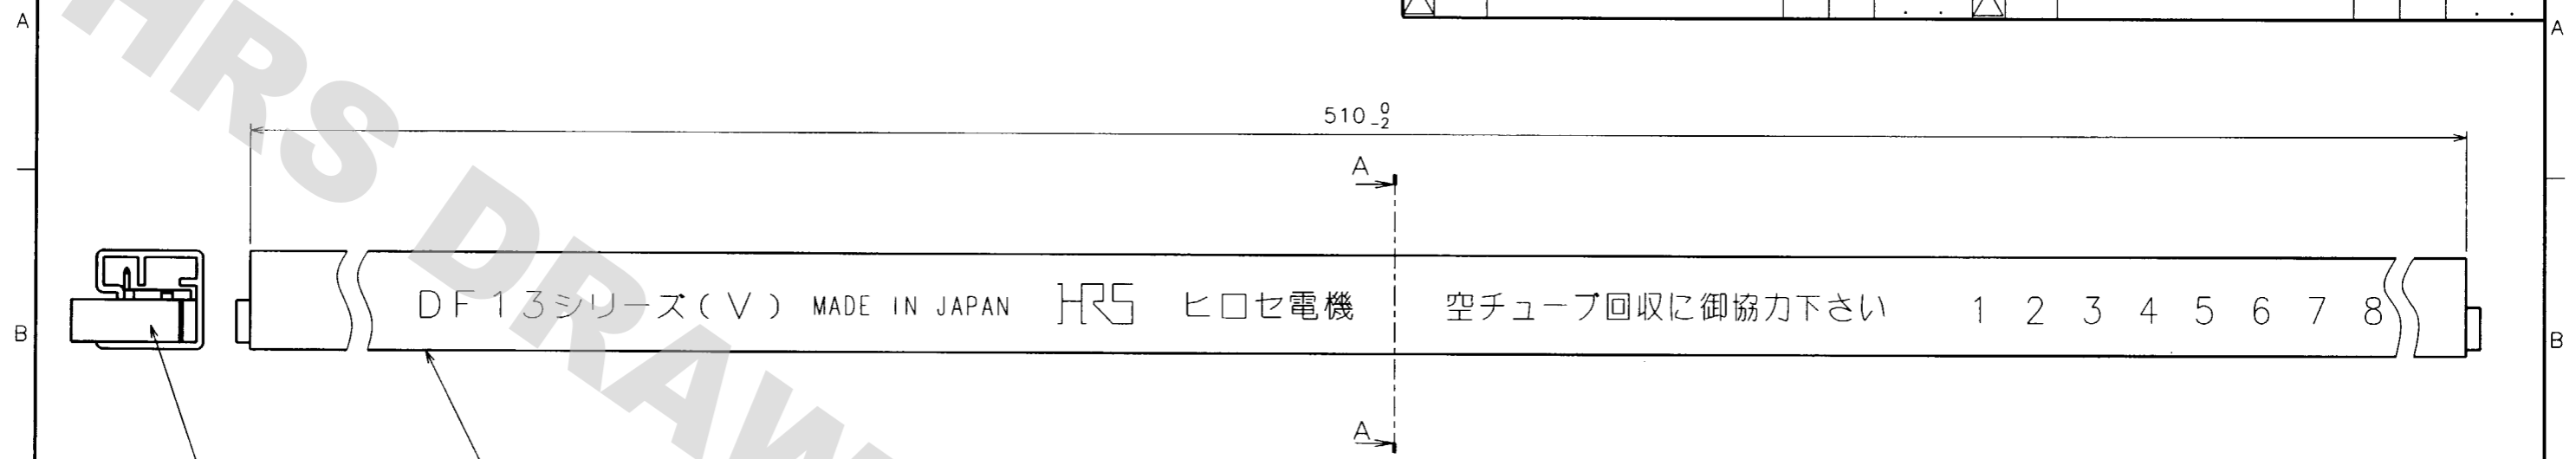

1 2 3 4 5 6 7 8

COUNT	DESCRIPTION OF REVISIONS	BY	CHKD	DATE	COUNT	DESCRIPTION OF REVISIONS	BY	CHKD	DATE
△					△				
△					△				
△					△				

- NOTES
1. THE TUBE HAS ONE STOPPER AT EACH END.
 2. WARPAGE OF THE TUBE SHALL BE ALLOWED ± 2 mm PER 510 mm
 3. MINIMUM UNIT OF PURCHASE SHALL BE THE QUANTITY OF CONNECTORS IN TUBE (49 PIECES).
 4. THE SUFFIX OF CODE NO. SHALL BE '-50'

2	DF13-4P-1.25V(01)	(49 PIECES IN TUBE)			
1	RIGID POLYVINYLCHLORIDE	ELECTROSTATIC PROTECTION, CLEAR	3	S.PVC	
NO.	MATERIAL	FINISH, REMARKS	NO.	MATERIAL	FINISH, REMARKS
CODE NO. (OLD) CL			DRAWN	DESIGNED	CHECKED
			H.Tsuboi	<i>K. Miki</i>	J. Ona
			97.11.4	97.12.3	97.12.4
					APPROVED
					<i>H. Yamamoto</i>
					97.12.5
DRAWING NO. EDC3-081831-04			PART NO. DF13-4P-1.25V(50)		
SCALE FREE			CODE NO. CL536-0203-9-50		
UNITS mm			HRS HIROSE ELECTRIC CO., LTD.		
			1/1		