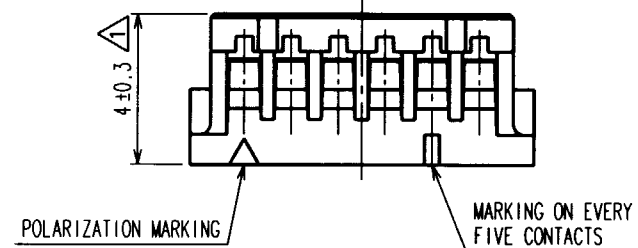

Aug.1.2021 Copyright 2021 HIROSE ELECTRIC CO., LTD. All Rights Reserved.
In case of consideration for using Automotive equipment / device which demand high reliability, kindly contact our sales window correspondents.

COUNT	DESCRIPTION OF REVISIONS	BY	CHKD	DATE	COUNT	DESCRIPTION OF REVISIONS	BY	CHKD	DATE
10	RE-H-03529	T.Y	C.H	20.05.30					

CODE No.	NUMBER OF CONTACTS	A	B	C
CL536-0001-4	2	1.25	3.05	4.15
CL536-0002-7	3	2.50	4.30	5.40
CL536-0003-0	4	3.75	5.55	6.65
CL536-0004-2	5	5.00	6.80	7.90
CL536-0005-5	6	6.25	8.05	9.15
CL536-0006-8	7	7.50	9.30	10.40
CL536-0007-0	8	8.75	10.55	11.65
CL536-0008-3	9	10.00	11.80	12.90
CL536-0009-6	10	11.25	13.05	14.15
CL536-0010-5	11	12.50	14.30	15.40
CL536-0011-8	12	13.75	15.55	16.65
CL536-0012-0	13	15.00	16.80	17.90
CL536-0013-3	14	16.25	18.05	19.15
CL536-0014-6	15	17.50	19.30	20.40

NOTE 1: WHEN THIS CONNECTOR HAS TWO OR THREE CONTACTS, THE LOCK SHALL BE SET AT THE CENTER OF HOUSING. IF MORE THAN FOUR, THE TWO LOCKS SHALL BE SET AS SHOWN ON THIS DRAWING.

TO

NO. MATERIAL FINISH, REMARKS		1 POLYAMIDE	BEIGE, UL94V-0		
CODE NO. (OLD)		DRAWN	DESIGNED	CHECKED	APPROVED
		T.Goi	I.Tashiro	K.Akiyama	M.Yamamoto
		'94. 4.16	'94. 4.19	'94. 4.25	'94. 4.25
DRAWING NO. EDC3-083675		PART NO. DF13-*S-1.25C			
SCALE 5:1		CODE NO. CL536-			
UNITS mm		1/1			

HRS DRAWING FOR REFERENCE