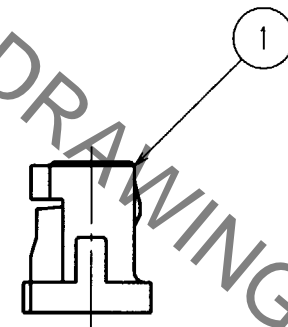

Aug.1.2021 Copyright 2021 HIROSE ELECTRIC CO., LTD. All Rights Reserved.
In case of consideration for using Automotive equipment / device which demand high reliability, kindly contact our sales window correspondents.

COUNT	DESCRIPTION OF REVISIONS	BY	CHKD	DATE	COUNT	DESCRIPTION OF REVISIONS	BY	CHKD	DATE
10	RE-H-03529	T.Y	C.H	20.05.30					

CODE No.	NUMBER OF CONTACTS	A	B	C
CL536-0001-4	2	1.25	3.05	4.15
CL536-0002-7	3	2.50	4.30	5.40
CL536-0003-0	4	3.75	5.55	6.65
CL536-0004-2	5	5.00	6.80	7.90
CL536-0005-5	6	6.25	8.05	9.15
CL536-0006-8	7	7.50	9.30	10.40
CL536-0007-0	8	8.75	10.55	11.65
CL536-0008-3	9	10.00	11.80	12.90
CL536-0009-6	10	11.25	13.05	14.15
CL536-0010-5	11	12.50	14.30	15.40
CL536-0011-8	12	13.75	15.55	16.65
CL536-0012-0	13	15.00	16.80	17.90
CL536-0013-3	14	16.25	18.05	19.15
CL536-0014-6	15	17.50	19.30	20.40

NOTE 1: WHEN THIS CONNECTOR HAS TWO OR THREE CONTACTS, THE LOCK SHALL BE SET AT THE CENTER OF HOUSING. IF MORE THAN FOUR, THE TWO LOCKS SHALL BE SET AS SHOWN ON THIS DRAWING.

TO

NO. MATERIAL FINISH, REMARKS		1 POLYAMIDE	BEIGE, UL94V-0		
CODE NO. (OLD)		DRAWN	DESIGNED	CHECKED	APPROVED
		T.Goi	I.Tashiro	K.Akiyama	M.Yamamoto
		'94. 4.16	'94. 4.19	'94. 4.25	'94. 4.25
DRAWING NO. EDC3-083675		PART NO. DF13-*S-1.25C			
SCALE 5:1		CODE NO. CL536-			
UNITS mm		1/1			

HRS DRAWING FOR REFERENCE