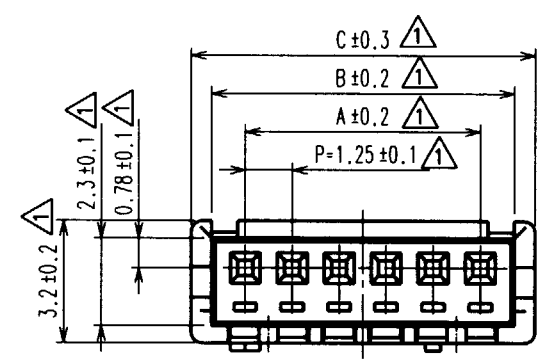

Aug.1.2021 Copyright 2021 HIROSE ELECTRIC CO., LTD. All Rights Reserved.
In case of consideration for using Automotive equipment / device which demand high reliability, kindly contact our sales window correspondents.

COUNT	DESCRIPTION OF REVISIONS	BY	CHKD	DATE	COUNT	DESCRIPTION OF REVISIONS	BY	CHKD	DATE
10	RE-H-03529	T.Y	C.H	20.05.30					

CODE No.	NUMBER OF CONTACTS	A	B	C
CL536-0001-4	2	1.25	3.05	4.15
CL536-0002-7	3	2.50	4.30	5.40
CL536-0003-0	4	3.75	5.55	6.65
CL536-0004-2	5	5.00	6.80	7.90
CL536-0005-5	6	6.25	8.05	9.15
CL536-0006-8	7	7.50	9.30	10.40
CL536-0007-0	8	8.75	10.55	11.65
CL536-0008-3	9	10.00	11.80	12.90
CL536-0009-6	10	11.25	13.05	14.15
CL536-0010-5	11	12.50	14.30	15.40
CL536-0011-8	12	13.75	15.55	16.65
CL536-0012-0	13	15.00	16.80	17.90
CL536-0013-3	14	16.25	18.05	19.15
CL536-0014-6	15	17.50	19.30	20.40

NOTE 1: WHEN THIS CONNECTOR HAS TWO OR THREE CONTACTS, THE LOCK SHALL BE SET AT THE CENTER OF HOUSING. IF MORE THAN FOUR, THE TWO LOCKS SHALL BE SET AS SHOWN ON THIS DRAWING.

TO

NO. MATERIAL FINISH, REMARKS		1 POLYAMIDE	BEIGE, UL94V-0		
CODE NO. (OLD)		DRAWN	DESIGNED	CHECKED	APPROVED
		T.Goi	I.Tashiro	K.Akiyama	M.Yamamoto
		'94. 4.16	'94. 4.19	'94. 4.25	'94. 4.25
DRAWING NO. EDC3-083675		PART NO. DF13-*S-1.25C			
SCALE 5:1		CODE NO. CL536-			
UNITS mm		1/1			

HRS DRAWING FOR REFERENCE