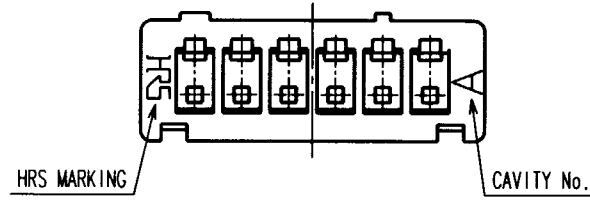

Aug.1.2021 Copyright 2021 HIROSE ELECTRIC CO., LTD. All Rights Reserved.
In case of consideration for using Automotive equipment / device which demand high reliability, kindly contact our sales window correspondents.

COUNT	DESCRIPTION OF REVISIONS	BY	CHKD	DATE	COUNT	DESCRIPTION OF REVISIONS	BY	CHKD	DATE
10	RE-H-03529	T.Y	C.H	20.05.30					

CODE No.	NUMBER OF CONTACTS	A	B	C
CL536-0001-4	2	1.25	3.05	4.15
CL536-0002-7	3	2.50	4.30	5.40
CL536-0003-0	4	3.75	5.55	6.65
CL536-0004-2	5	5.00	6.80	7.90
CL536-0005-5	6	6.25	8.05	9.15
CL536-0006-8	7	7.50	9.30	10.40
CL536-0007-0	8	8.75	10.55	11.65
CL536-0008-3	9	10.00	11.80	12.90
CL536-0009-6	10	11.25	13.05	14.15
CL536-0010-5	11	12.50	14.30	15.40
CL536-0011-8	12	13.75	15.55	16.65
CL536-0012-0	13	15.00	16.80	17.90
CL536-0013-3	14	16.25	18.05	19.15
CL536-0014-6	15	17.50	19.30	20.40

NOTE 1: WHEN THIS CONNECTOR HAS TWO OR THREE CONTACTS, THE LOCK SHALL BE SET AT THE CENTER OF HOUSING. IF MORE THAN FOUR, THE TWO LOCKS SHALL BE SET AS SHOWN ON THIS DRAWING.

TO

NO. MATERIAL FINISH, REMARKS		1 POLYAMIDE	BEIGE, UL94V-0		
CODE NO. (OLD)		DRAWN	DESIGNED	CHECKED	APPROVED
		T.Goi	I.Tashiro	K.Akiyama	M.Yamamoto
		'94. 4.16	'94. 4.19	'94. 4.25	'94. 4.25
DRAWING NO. EDC3-083675		PART NO. DF13-*S-1.25C			
SCALE 5:1		CODE NO. CL536-			
UNITS mm		1/1			

HRS DRAWING FOR REFERENCE