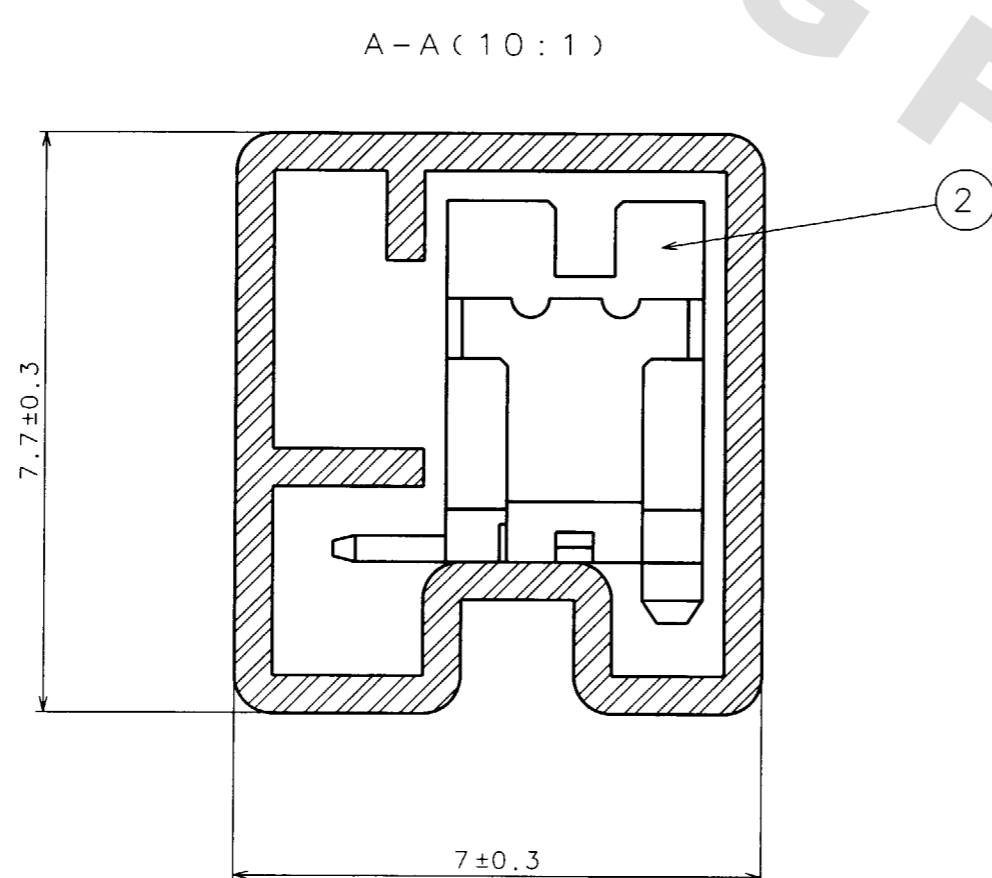

HRS DRAWING FOR REFERENCE

- NOTES
1. THE TUBE HAS ONE STOPPER AT EACH END.
 2. WARPAGE OF THE TUBE SHALL BE ALLOWED ± 2 mm PER 510 mm
 3. MINIMUM UNIT OF PURCHASE SHALL BE THE QUANTITY OF CONNECTORS IN TUBE (44 PIECES).
 4. THE SUFFIX OF CODE NO. SHALL BE '-50'

2	DF13-5P-1.25V(01)	(44 PIECES IN TUBE)			
1	RIGID POLYVINYLCHLORIDE	ELECTROSTATIC PROTECTION, CLEAR	3	S. PVC	
NO.	MATERIAL	FINISH, REMARKS	NO.	MATERIAL	FINISH, REMARKS
CODE NO. (OLD) CL			DRAWN	DESIGNED	CHECKED
			H. Tsuboi	<i>Mitsuharu</i>	J. Ono
			97.11.4	97.12.3	97.12.4
					97.12.5
DRAWING NO. EDC3-081832-04			PART NO. DF13-5P-1.25V(50)		
SCALE FREE			CODE NO. CL536-0204-1-50		
UNITS mm			HRS HIROSE ELECTRIC CO., LTD.		