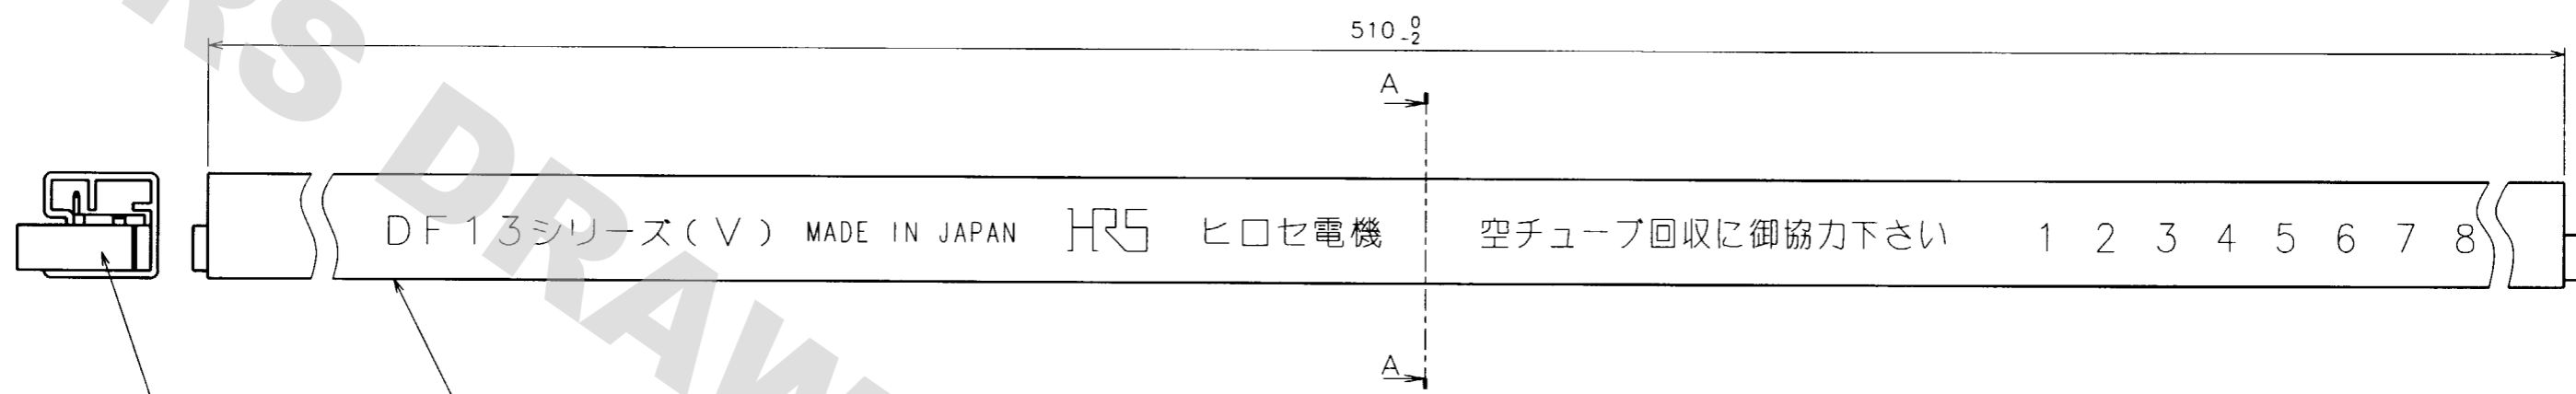

HRS DRAWING FOR REFERENCE

- NOTES
1. THE TUBE HAS ONE STOPPER AT EACH END.
 2. WARPAGE OF THE TUBE SHALL BE ALLOWED ± 2 mm PER 510 mm
 3. MINIMUM UNIT OF PURCHASE SHALL BE THE QUANTITY OF CONNECTORS IN TUBE (44 PIECES).
 4. THE SUFFIX OF CODE NO. SHALL BE '-50'

2	DF13-5P-1.25V(01)	(44 PIECES IN TUBE)			
1	RIGID POLYVINYLCHLORIDE	ELECTROSTATIC PROTECTION, CLEAR	3	S. PVC	
NO.	MATERIAL	FINISH, REMARKS	NO.	MATERIAL	FINISH, REMARKS
CODE NO. (OLD) CL			DRAWN	DESIGNED	CHECKED
			H. Tsuboi	<i>Mitsuharu</i>	J. Ono
			97.11.4	97.12.3	97.12.4
					97.12.5
DRAWING NO. EDC3-081832-04			PART NO. DF13-5P-1.25V(50)		
SCALE FREE			CODE NO. CL536-0204-1-50		
UNITS mm			HRS HIROSE ELECTRIC CO., LTD.		